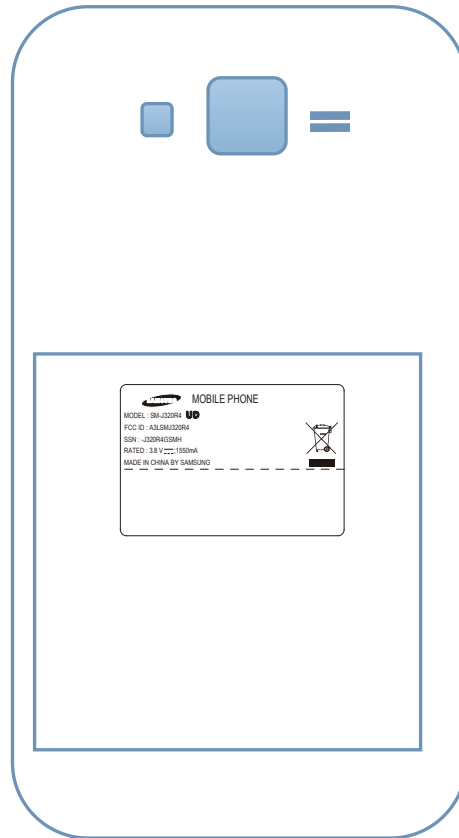

## Label and Location

Model: SM-J320R4  
FCC ID: A3LSMJ320R4

## Label

## Location

Top →

Back of device

Bottom →

Phone: Label is placed inside of the battery compartment.