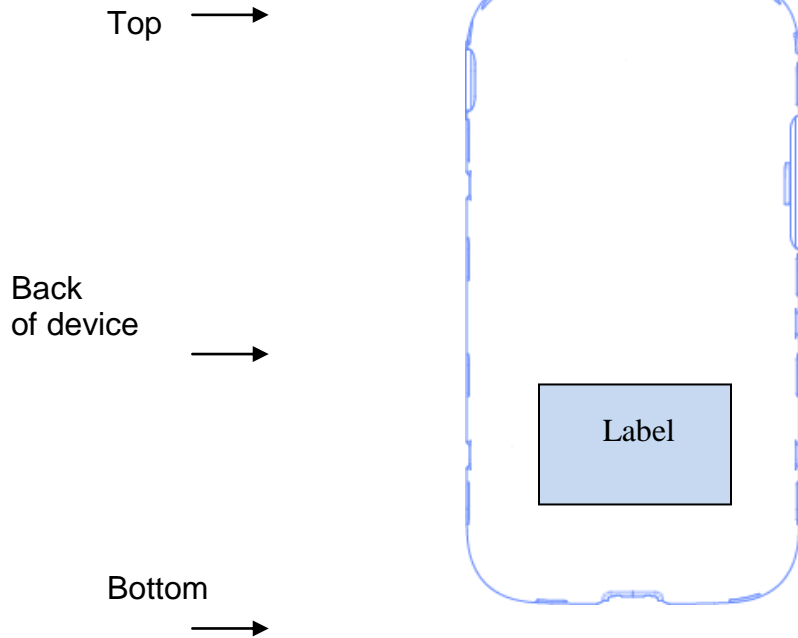

Label and Location

Model: SM-J106B/DS
FCC ID: A3LSMJ105B

Label:

Location:

Phone: Label is placed inside of the battery compartment.