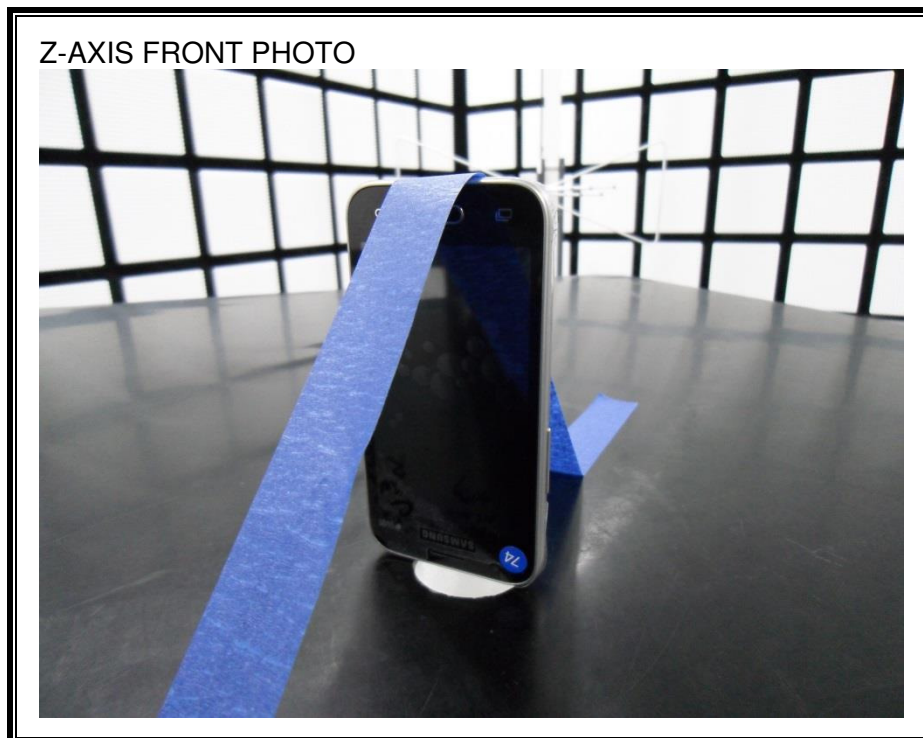

11. SETUP PHOTOS

ANTENNA PORT CONDUCTED RF MEASUREMENT SETUP

RADIATED RF MEASUREMENT SETUP (BELOW 1 GHz)

RADIATED RF MEASUREMENT SETUP (ABOVE 1 GHz)

RADIATED RF MEASUREMENT SETUP FOR PORTABLE CONFIGURATION

POWERLINE CONDUCTED EMISSIONS MEASUREMENT SETUP

END OF REPORT