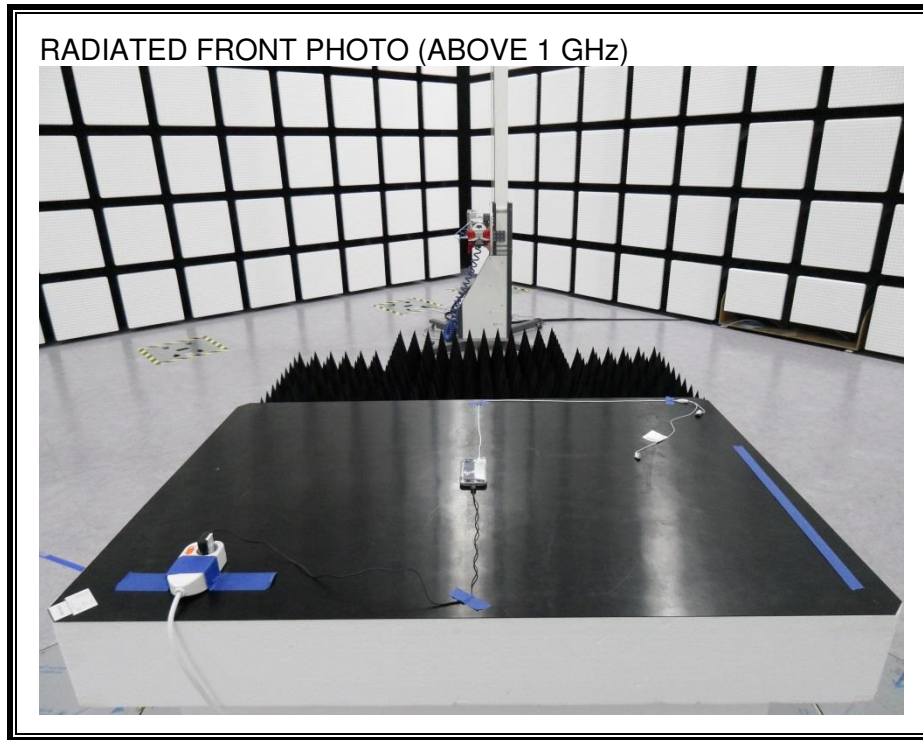

11. SETUP PHOTOS

ANTENNA PORT CONDUCTED RF MEASUREMENT SETUP

RADIATED RF MEASUREMENT SETUP (BELOW 1 GHz)

RADIATED RF MEASUREMENT SETUP (ABOVE 1 GHz)

RADIATED RF MEASUREMENT SETUP FOR PORTABLE CONFIGURATION

POWERLINE CONDUCTED EMISSIONS MEASUREMENT SETUP

END OF REPORT