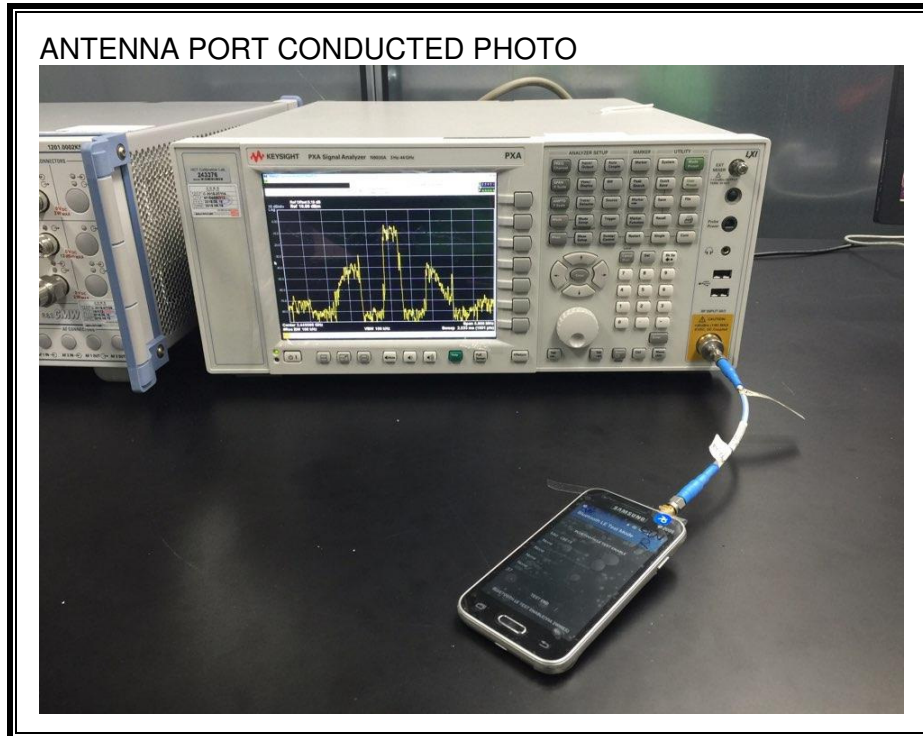

11. SETUP PHOTOS

ANTENNA PORT CONDUCTED RF MEASUREMENT SETUP

RADIATED RF MEASUREMENT SETUP (BELOW 1 GHz)

RADIATED RF MEASUREMENT SETUP (ABOVE 1 GHz)

RADIATED RF MEASUREMENT SETUP FOR PORTABLE CONFIGURATION

POWERLINE CONDUCTED EMISSIONS MEASUREMENT SETUP

END OF REPORT