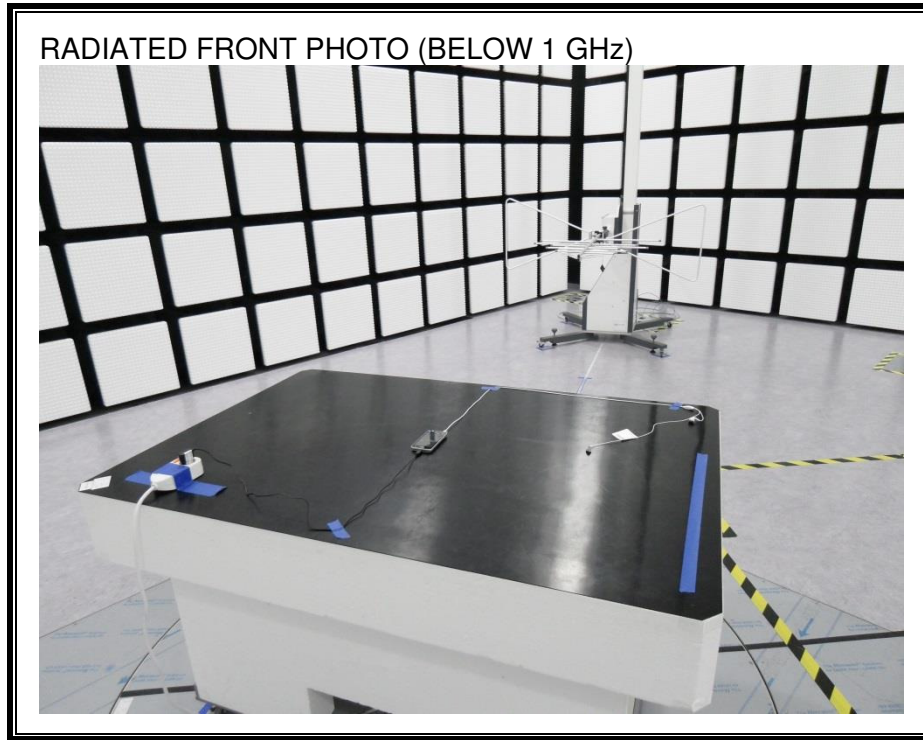

11. SETUP PHOTOS

ANTENNA PORT CONDUCTED RF MEASUREMENT SETUP

RADIATED RF MEASUREMENT SETUP (BELOW 1 GHz)

RADIATED RF MEASUREMENT SETUP (ABOVE 1 GHz)

RADIATED RF MEASUREMENT SETUP FOR PORTABLE CONFIGURATION

POWERLINE CONDUCTED EMISSIONS MEASUREMENT SETUP

END OF REPORT