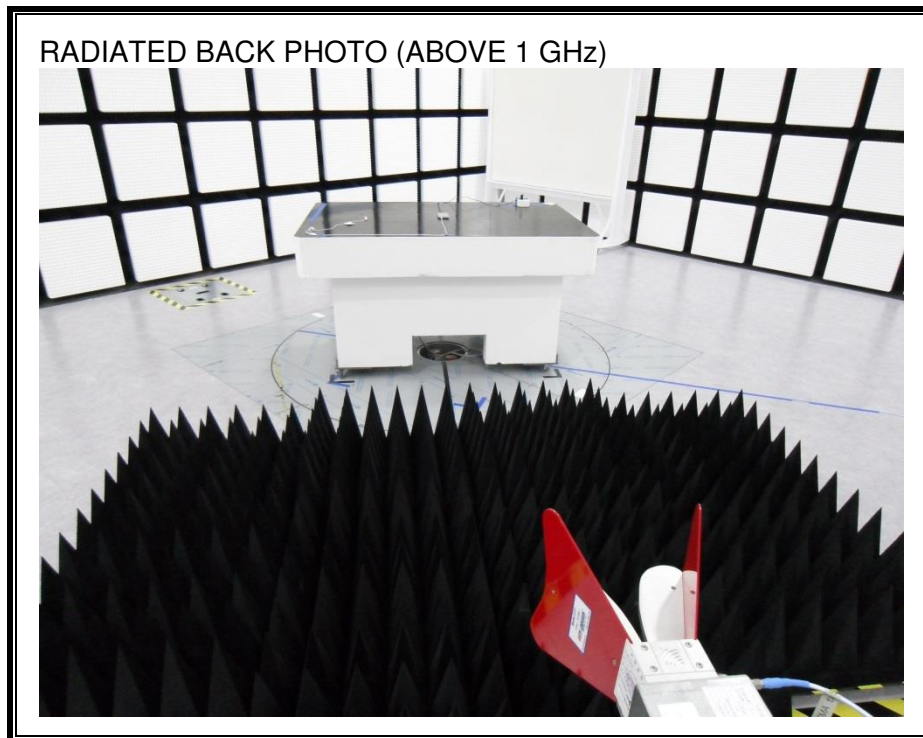

11. SETUP PHOTOS

ANTENNA PORT CONDUCTED RF MEASUREMENT SETUP

RADIATED RF MEASUREMENT SETUP (BELOW 1 GHz)

RADIATED RF MEASUREMENT SETUP (ABOVE 1 GHz)

RADIATED RF MEASUREMENT SETUP FOR PORTABLE CONFIGURATION

POWERLINE CONDUCTED EMISSIONS MEASUREMENT SETUP

END OF REPORT