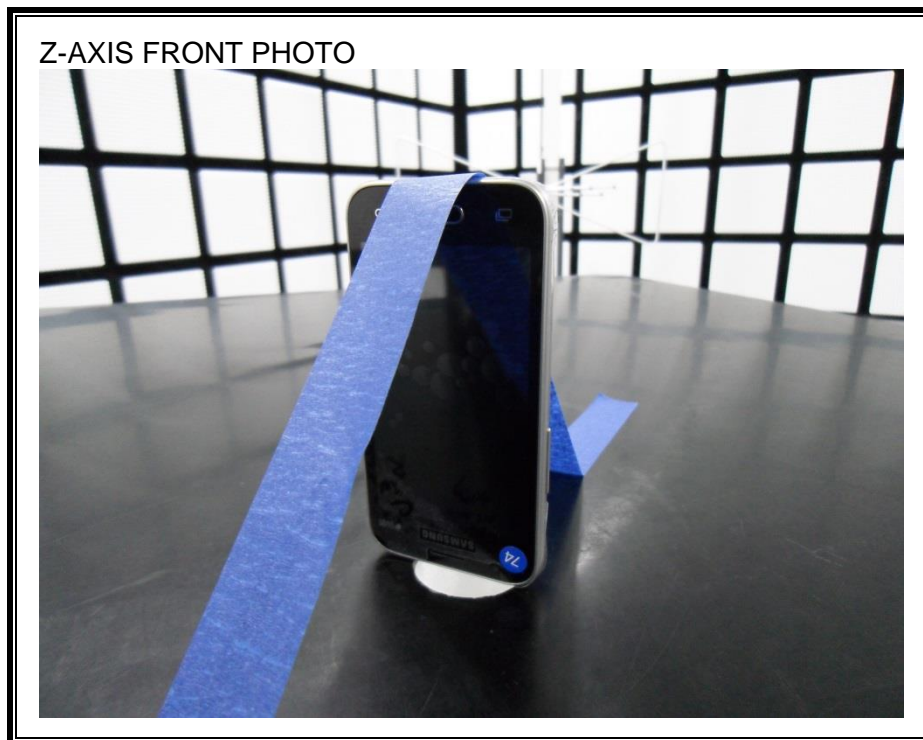

11. SETUP PHOTOS

ANTENNA PORT CONDUCTED RF MEASUREMENT SETUP

RADIATED RF MEASUREMENT SETUP (BELOW 1 GHz)

RADIATED RF MEASUREMENT SETUP (ABOVE 1 GHz)

RADIATED RF MEASUREMENT SETUP FOR PORTABLE CONFIGURATION

POWERLINE CONDUCTED EMISSIONS MEASUREMENT SETUP

END OF REPORT