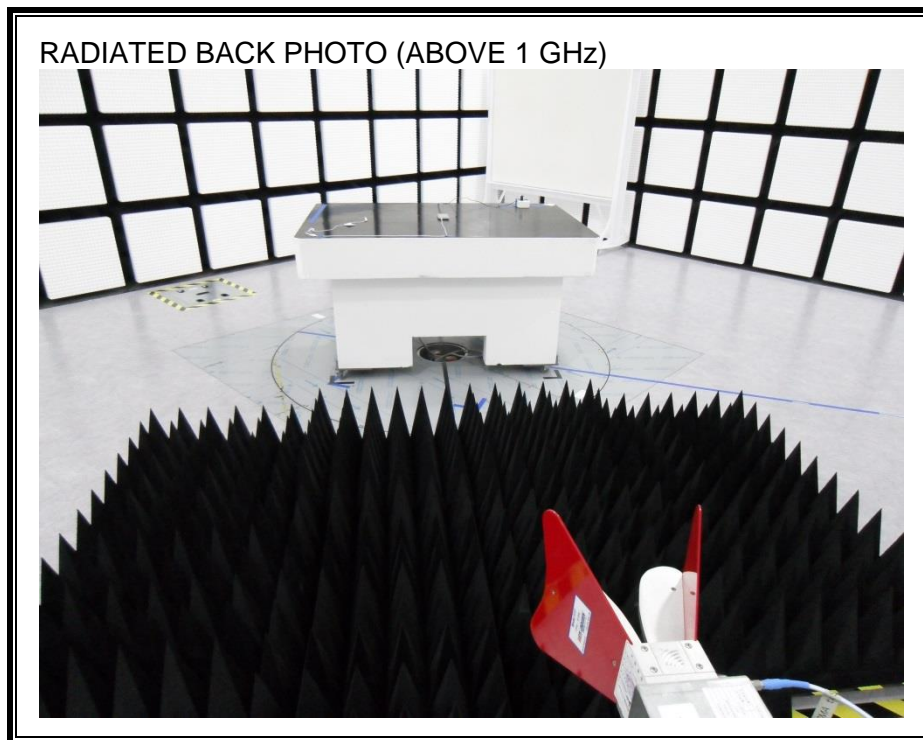

11. SETUP PHOTOS

ANTENNA PORT CONDUCTED RF MEASUREMENT SETUP

RADIATED RF MEASUREMENT SETUP (BELOW 1 GHz)

RADIATED RF MEASUREMENT SETUP (ABOVE 1 GHz)

RADIATED RF MEASUREMENT SETUP FOR PORTABLE CONFIGURATION

POWERLINE CONDUCTED EMISSIONS MEASUREMENT SETUP

END OF REPORT