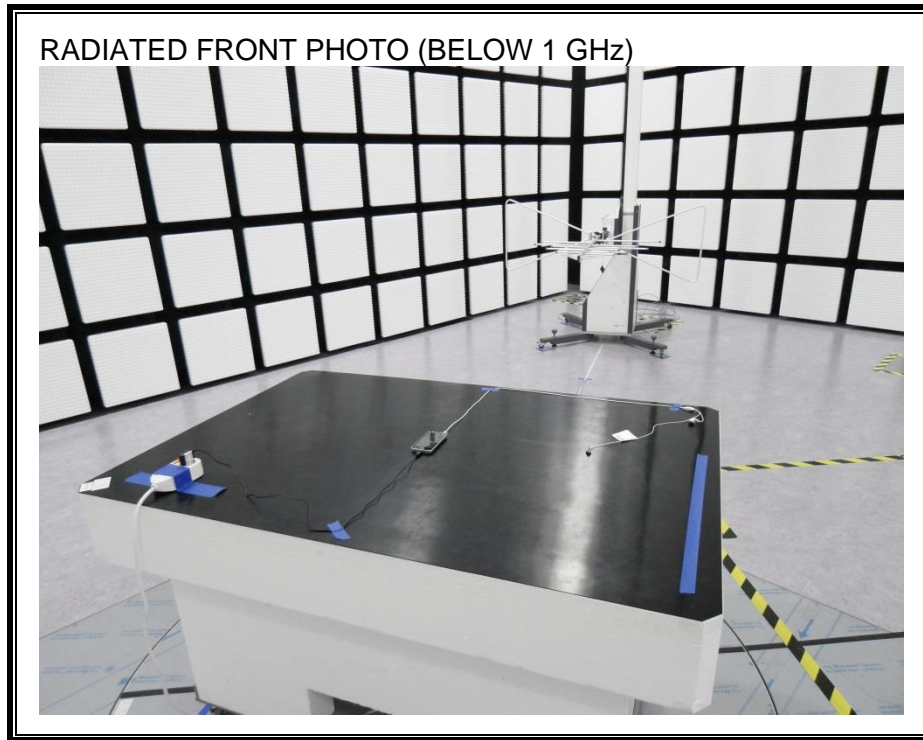

11. SETUP PHOTOS

ANTENNA PORT CONDUCTED RF MEASUREMENT SETUP

RADIATED RF MEASUREMENT SETUP (BELOW 1 GHz)

RADIATED RF MEASUREMENT SETUP (ABOVE 1 GHz)

RADIATED RF MEASUREMENT SETUP FOR PORTABLE CONFIGURATION

POWERLINE CONDUCTED EMISSIONS MEASUREMENT SETUP

END OF REPORT