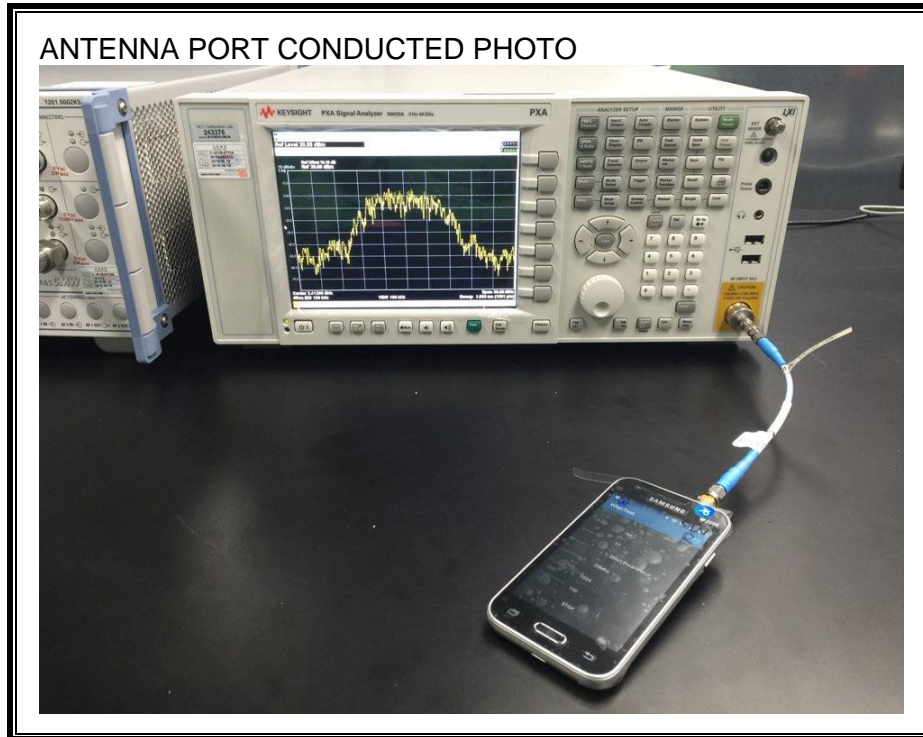

11. SETUP PHOTOS

ANTENNA PORT CONDUCTED RF MEASUREMENT SETUP

RADIATED RF MEASUREMENT SETUP (BELOW 1 GHz)

RADIATED RF MEASUREMENT SETUP (ABOVE 1 GHz)

RADIATED RF MEASUREMENT SETUP FOR PORTABLE CONFIGURATION

POWERLINE CONDUCTED EMISSIONS MEASUREMENT SETUP

END OF REPORT