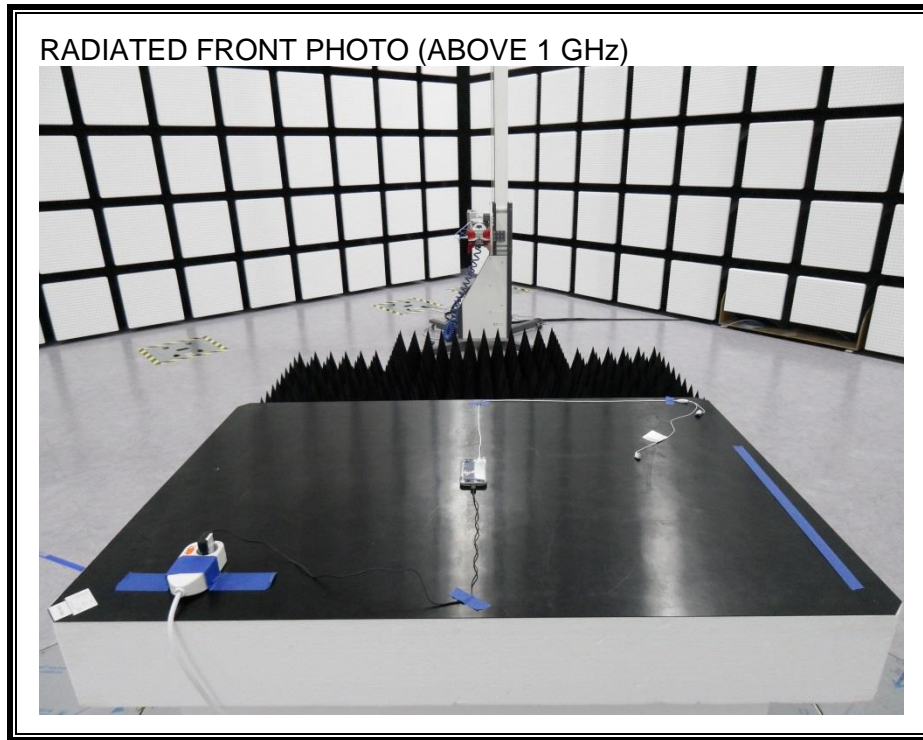

11. SETUP PHOTOS

ANTENNA PORT CONDUCTED RF MEASUREMENT SETUP

RADIATED RF MEASUREMENT SETUP (BELOW 1 GHz)

RADIATED RF MEASUREMENT SETUP (ABOVE 1 GHz)

RADIATED RF MEASUREMENT SETUP FOR PORTABLE CONFIGURATION

POWERLINE CONDUCTED EMISSIONS MEASUREMENT SETUP

END OF REPORT