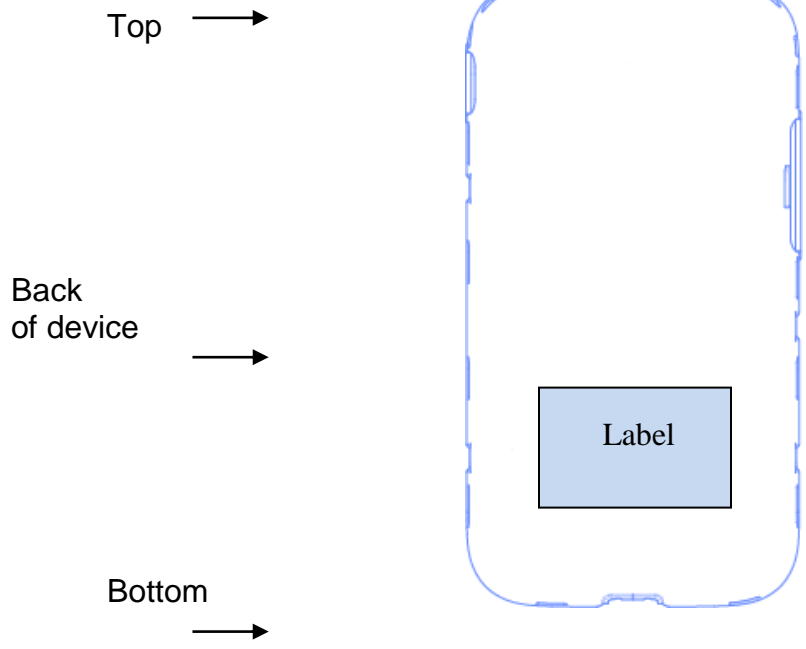

Label and Location

Model: SM-J105B/DL
FCC ID: A3LSMJ105B

Label:

Location:

Phone: Label is placed inside of the battery compartment.