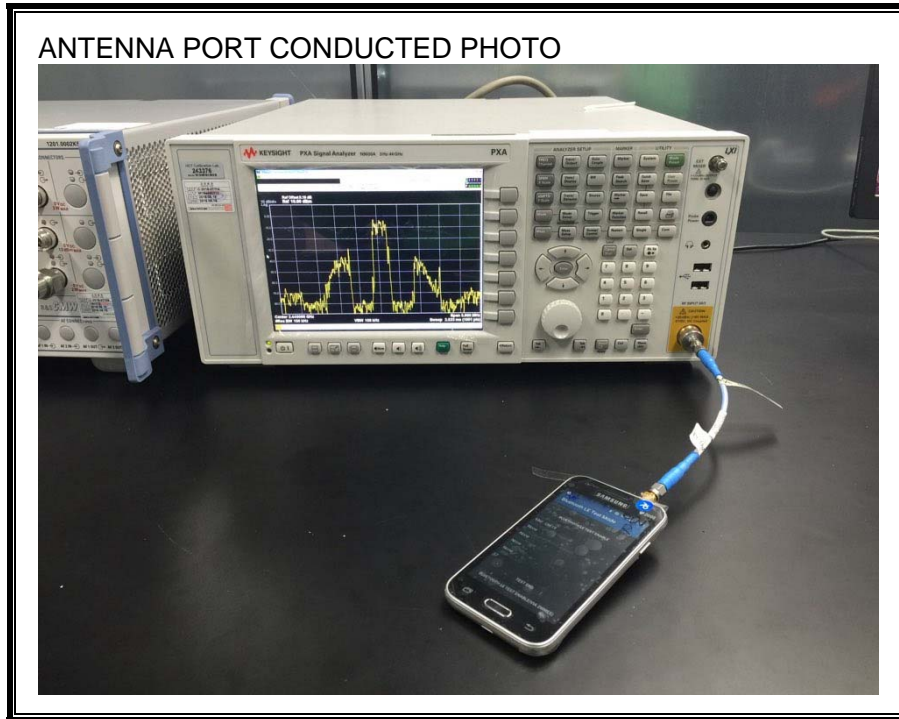

#### ANTENNA PORT CONDUCTED RF MEASUREMENT SETUP

**RADIATED RF MEASUREMENT SETUP (BELOW 1 GHz)**

**RADIATED RF MEASUREMENT SETUP (ABOVE 1 GHz)**

**RADIATED RF MEASUREMENT SETUP FOR PORTABLE CONFIGURATION**

**POWERLINE CONDUCTED EMISSIONS MEASUREMENT SETUP**

**END OF REPORT**