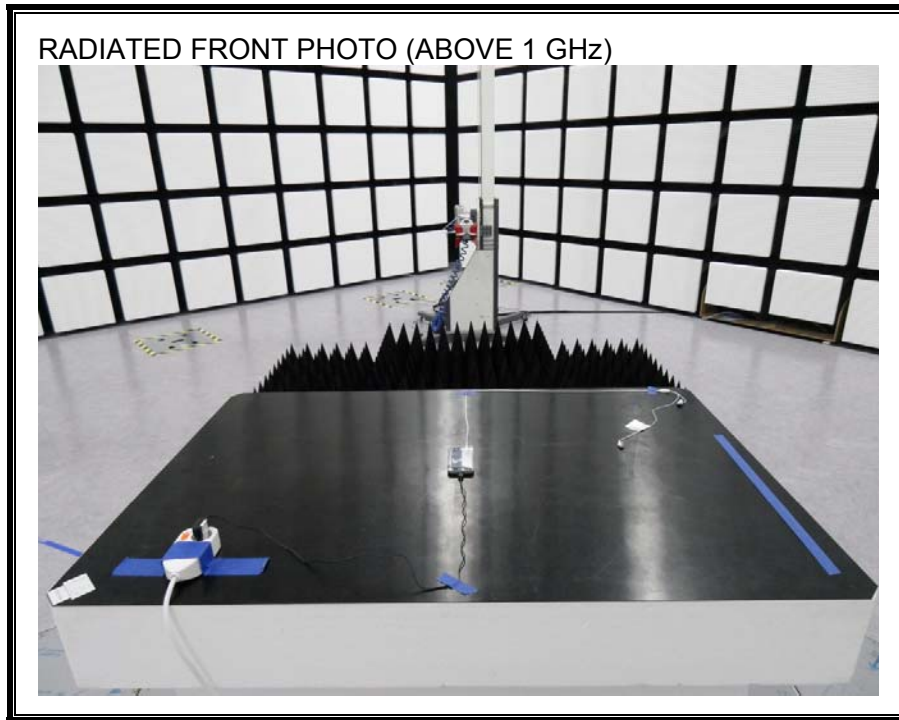

11. SETUP PHOTOS

ANTENNA PORT CONDUCTED RF MEASUREMENT SETUP

RADIATED RF MEASUREMENT SETUP (BELOW 1 GHz)

RADIATED RF MEASUREMENT SETUP (ABOVE 1 GHz)

RADIATED RF MEASUREMENT SETUP FOR PORTABLE CONFIGURATION

POWERLINE CONDUCTED EMISSIONS MEASUREMENT SETUP

END OF REPORT