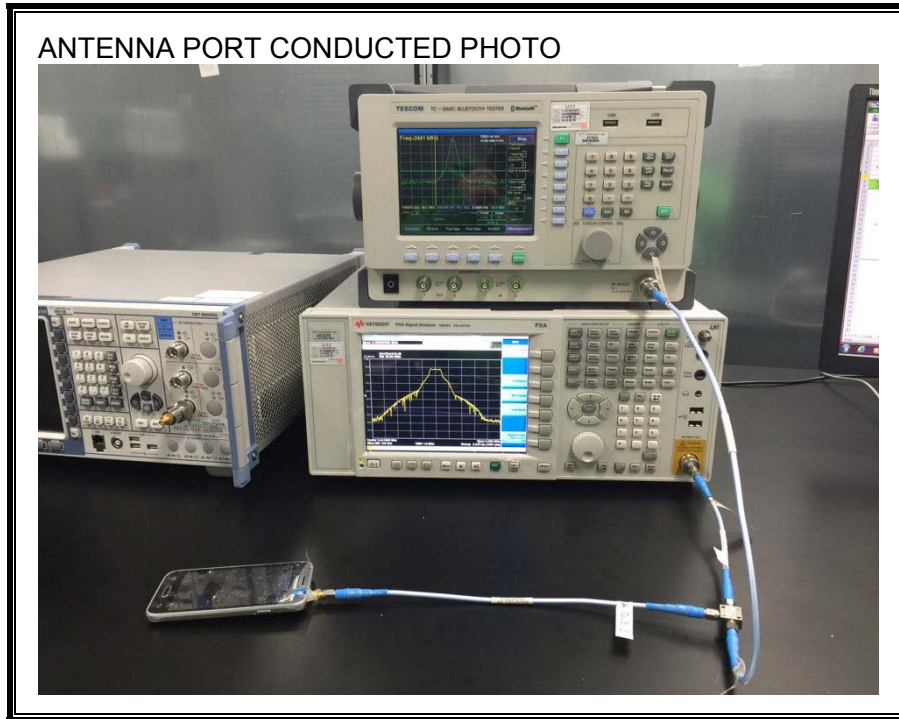

11. SETUP PHOTOS

ANTENNA PORT CONDUCTED RF MEASUREMENT SETUP

RADIATED RF MEASUREMENT SETUP (BELOW 1 GHz)

RADIATED RF MEASUREMENT SETUP (ABOVE 1 GHz)

RADIATED RF MEASUREMENT SETUP FOR PORTABLE CONFIGURATION

POWERLINE CONDUCTED EMISSIONS MEASUREMENT SETUP

END OF REPORT