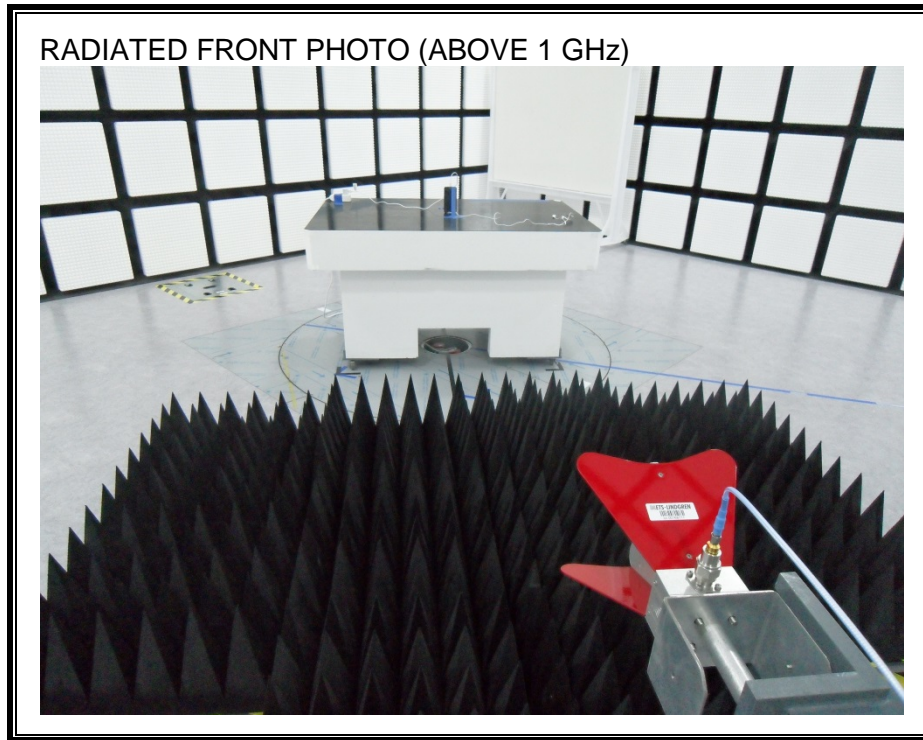

12. SETUP PHOTOS

ANTENNA PORT CONDUCTED RF MEASUREMENT SETUP

RADIATED RF MEASUREMENT SETUP (BELOW 1 GHz)

RADIATED RF MEASUREMENT SETUP (ABOVE 1 GHz)

RADIATED RF MEASUREMENT SETUP FOR PORTABLE CONFIGURATION

ENVIRONMENTAL CHAMBER PHOTO

END OF REPORT