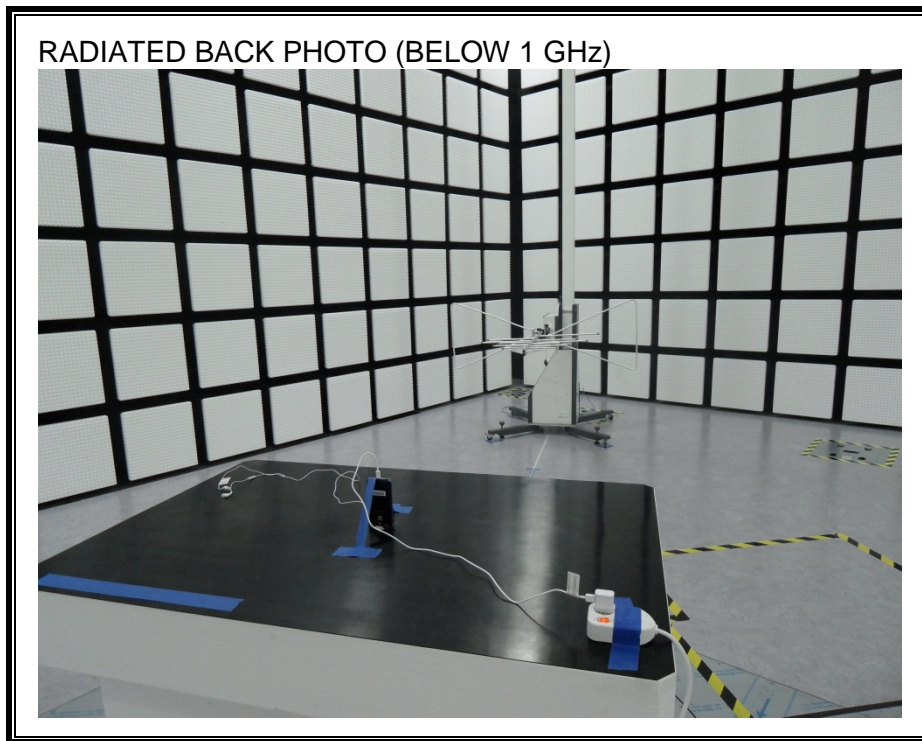

12. SETUP PHOTOS

ANTENNA PORT CONDUCTED RF MEASUREMENT SETUP

RADIATED RF MEASUREMENT SETUP (BELOW 1 GHz)

RADIATED RF MEASUREMENT SETUP (ABOVE 1 GHz)

RADIATED RF MEASUREMENT SETUP FOR PORTABLE CONFIGURATION

ENVIRONMENTAL CHAMBER PHOTO

END OF REPORT