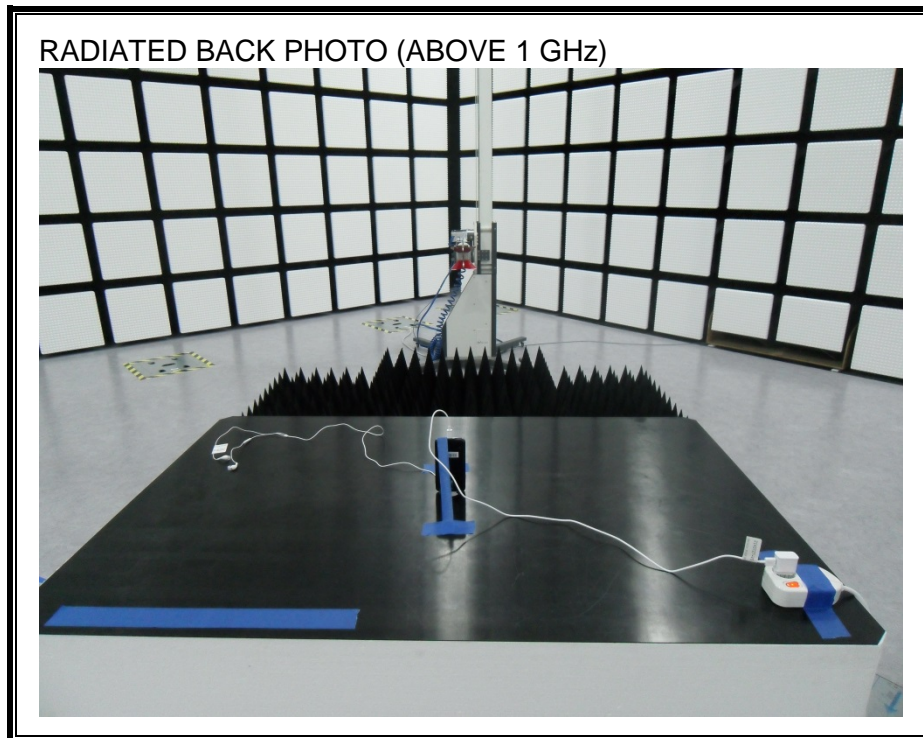

12. SETUP PHOTOS

ANTENNA PORT CONDUCTED RF MEASUREMENT SETUP

RADIATED RF MEASUREMENT SETUP (BELOW 1 GHz)

RADIATED RF MEASUREMENT SETUP (ABOVE 1 GHz)

RADIATED RF MEASUREMENT SETUP FOR PORTABLE CONFIGURATION

ENVIRONMENTAL CHAMBER PHOTO

END OF REPORT