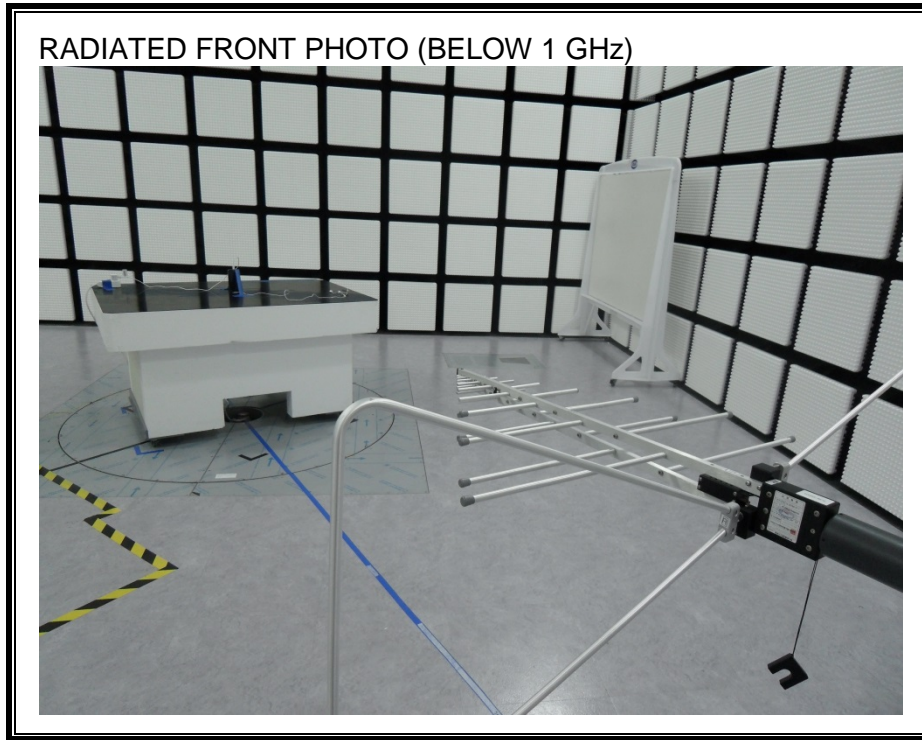

12. SETUP PHOTOS

ANTENNA PORT CONDUCTED RF MEASUREMENT SETUP

RADIATED RF MEASUREMENT SETUP (BELOW 1 GHz)

RADIATED RF MEASUREMENT SETUP (ABOVE 1 GHz)

RADIATED RF MEASUREMENT SETUP FOR PORTABLE CONFIGURATION

ENVIRONMENTAL CHAMBER PHOTO

END OF REPORT