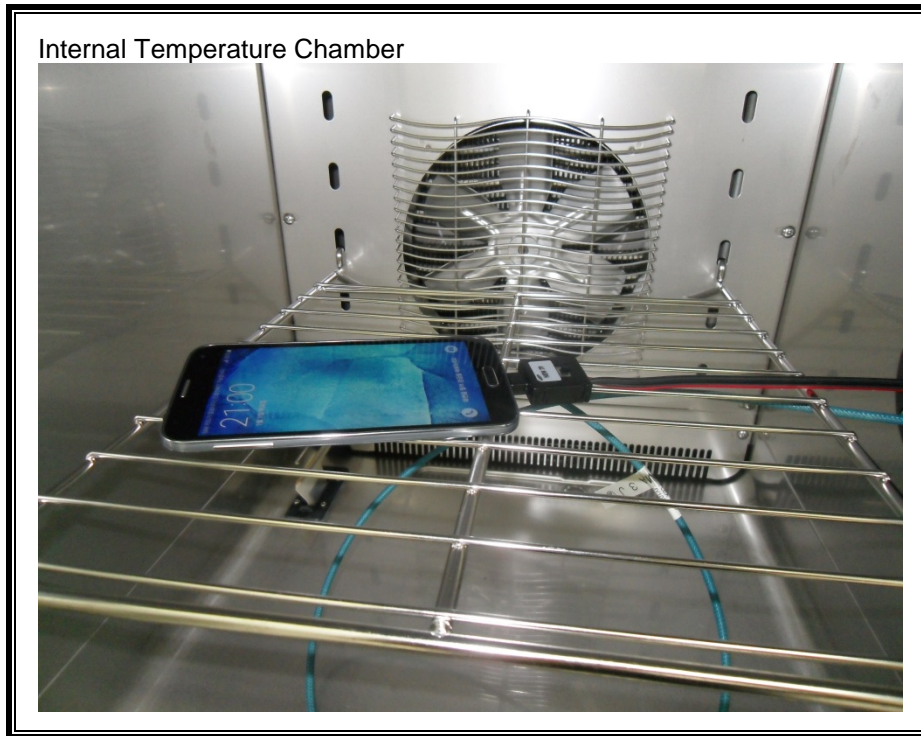

12. SETUP PHOTOS

ANTENNA PORT CONDUCTED RF MEASUREMENT SETUP

RADIATED RF MEASUREMENT SETUP (BELOW 1 GHz)

RADIATED RF MEASUREMENT SETUP (ABOVE 1 GHz)

RADIATED RF MEASUREMENT SETUP FOR PORTABLE CONFIGURATION

ENVIRONMENTAL CHAMBER PHOTO

END OF REPORT