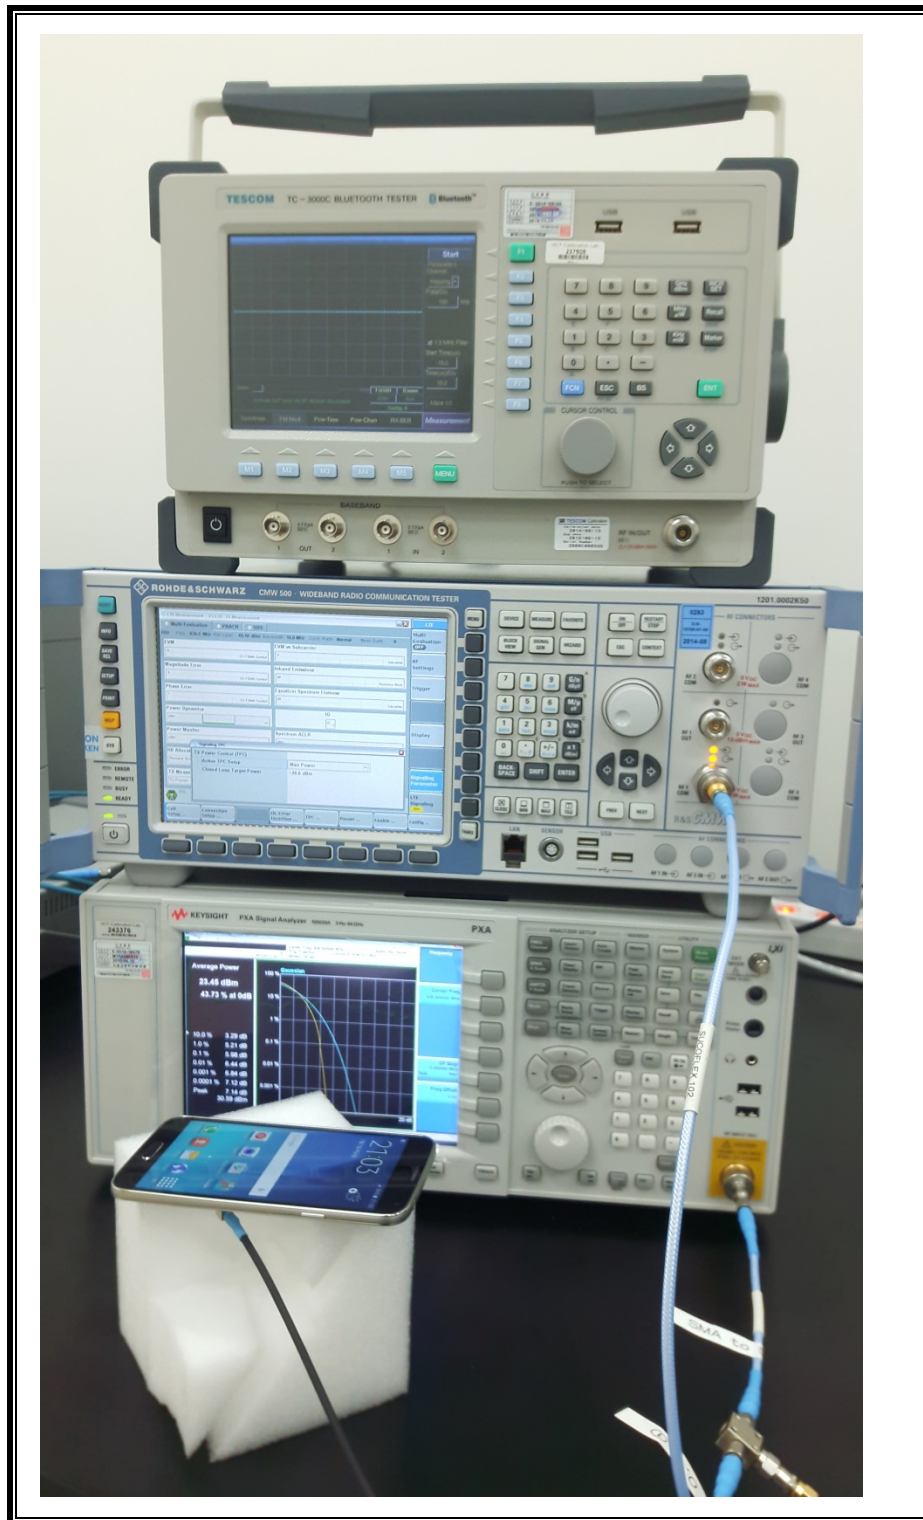

12. SETUP PHOTOS

ANTENNA PORT CONDUCTED RF MEASUREMENT SETUP

RADIATED RF MEASUREMENT SETUP (BELOW 1 GHz)

RADIATED RF MEASUREMENT SETUP (ABOVE 1 GHz)

RADIATED RF MEASUREMENT SETUP FOR PORTABLE CONFIGURATION

ENVIRONMENTAL CHAMBER PHOTO

END OF REPORT