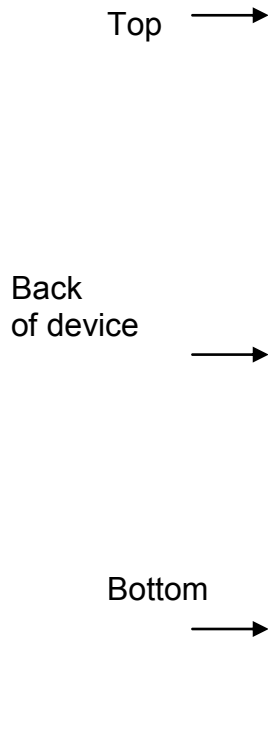

Label and Location

Model: SM-G7105L
FCC ID: A3LSMG7105L

Label:

Location:

Label is placed inside of the battery compartment.