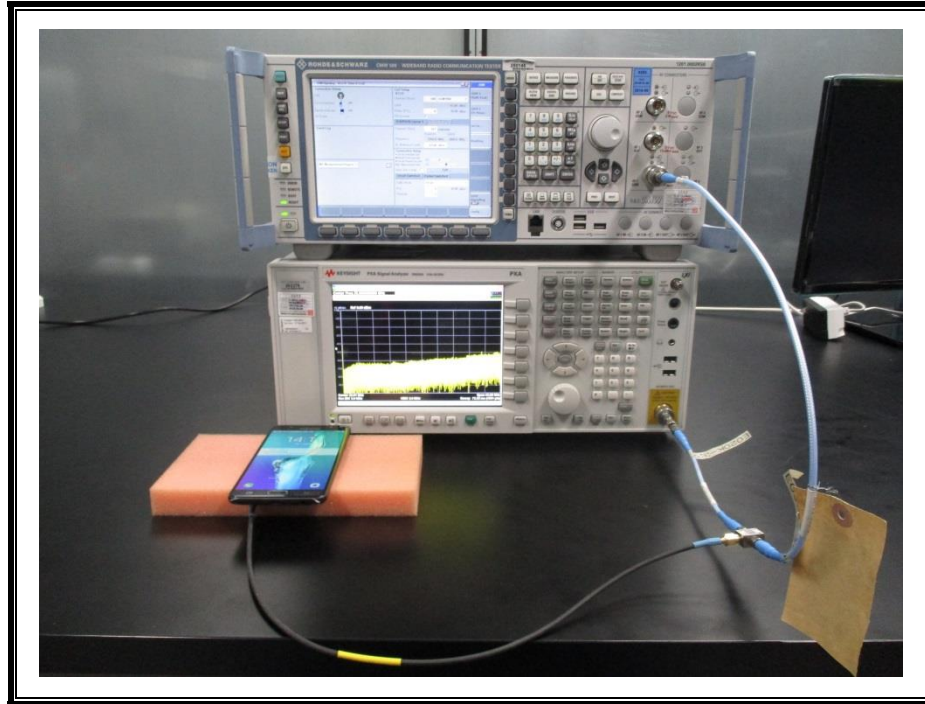

11. SETUP PHOTOS

ANTENNA PORT CONDUCTED RF MEASUREMENT SETUP

RADIATED RF MEASUREMENT SETUP (BELOW 1 GHz)

RADIATED RF MEASUREMENT SETUP (ABOVE 1 GHz)

RADIATED RF MEASUREMENT SETUP FOR PORTABLE CONFIGURATION

ENVIRONMENTAL CHAMBER PHOTO

END OF REPORT