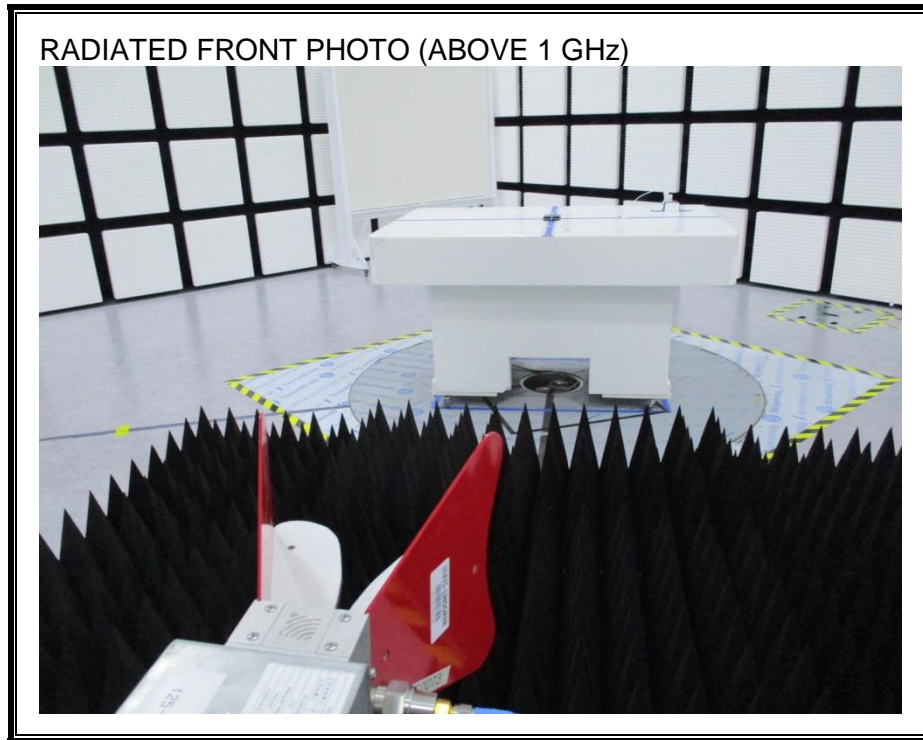

11. SETUP PHOTOS

ANTENNA PORT CONDUCTED RF MEASUREMENT SETUP

RADIATED RF MEASUREMENT SETUP (BELOW 1 GHz)

RADIATED RF MEASUREMENT SETUP (ABOVE 1 GHz)

RADIATED RF MEASUREMENT SETUP FOR PORTABLE CONFIGURATION

ENVIRONMENTAL CHAMBER PHOTO

END OF REPORT