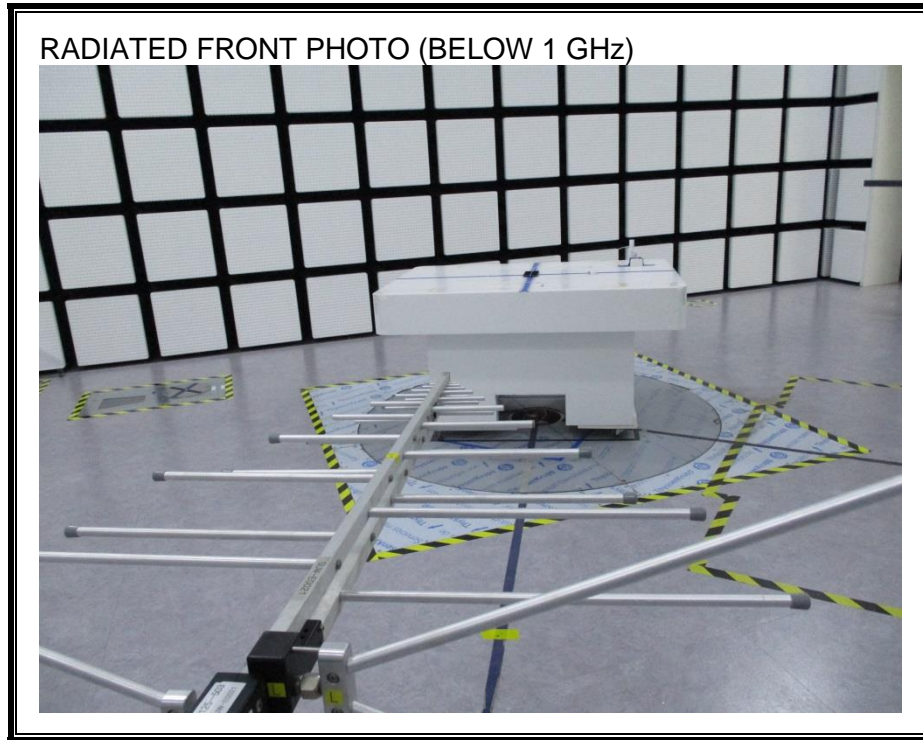

11. SETUP PHOTOS

ANTENNA PORT CONDUCTED RF MEASUREMENT SETUP

RADIATED RF MEASUREMENT SETUP (BELOW 1 GHz)

RADIATED RF MEASUREMENT SETUP (ABOVE 1 GHz)

RADIATED RF MEASUREMENT SETUP FOR PORTABLE CONFIGURATION

ENVIRONMENTAL CHAMBER PHOTO

END OF REPORT