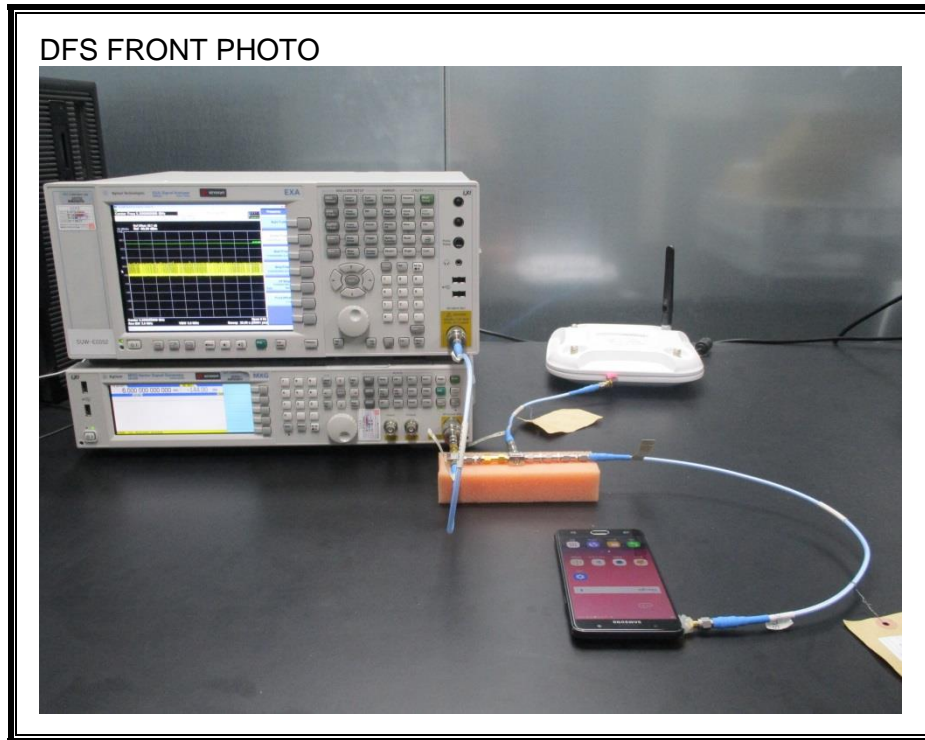

### ANTENNA PORT CONDUCTED RF MEASUREMENT SETUP

**RADIATED RF MEASUREMENT SETUP (BELOW 1 GHz)**

**RADIATED RF MEASUREMENT SETUP (ABOVE 1 GHz)**

**RADIATED RF MEASUREMENT SETUP FOR PORTABLE CONFIGURATION**

**POWERLINE CONDUCTED EMISSIONS MEASUREMENT SETUP**

**DYNAMIC FREQUENCY SELECTION MEASUREMENT SETUP**

**END OF REPORT**