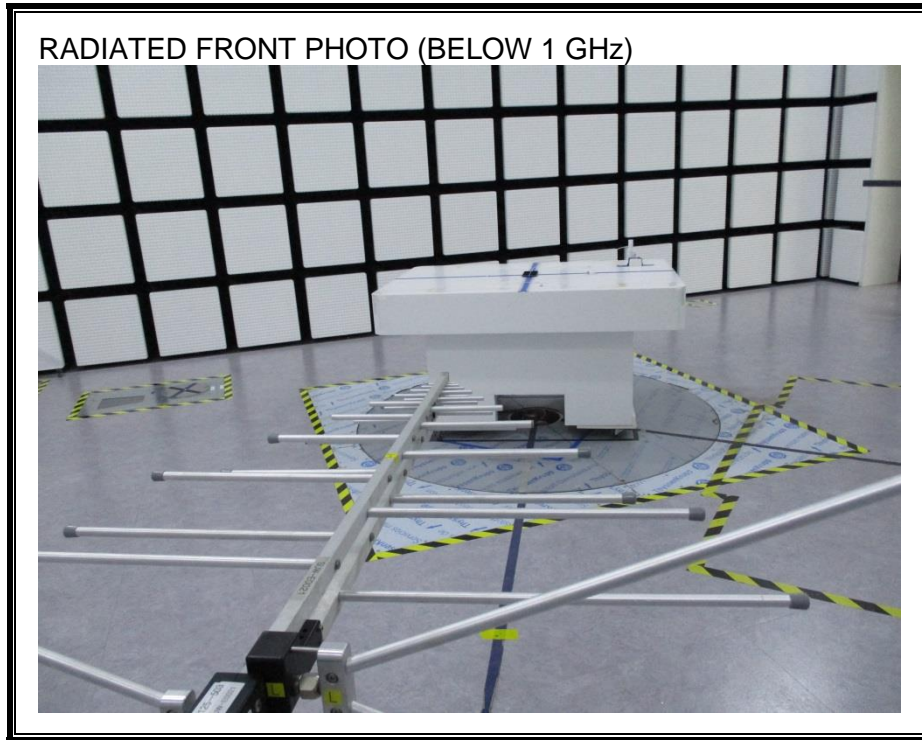

12. SETUP PHOTOS

ANTENNA PORT CONDUCTED RF MEASUREMENT SETUP

RADIATED RF MEASUREMENT SETUP (BELOW 1 GHz)

RADIATED RF MEASUREMENT SETUP (ABOVE 1 GHz)

RADIATED RF MEASUREMENT SETUP FOR PORTABLE CONFIGURATION

POWERLINE CONDUCTED EMISSIONS MEASUREMENT SETUP

END OF REPORT