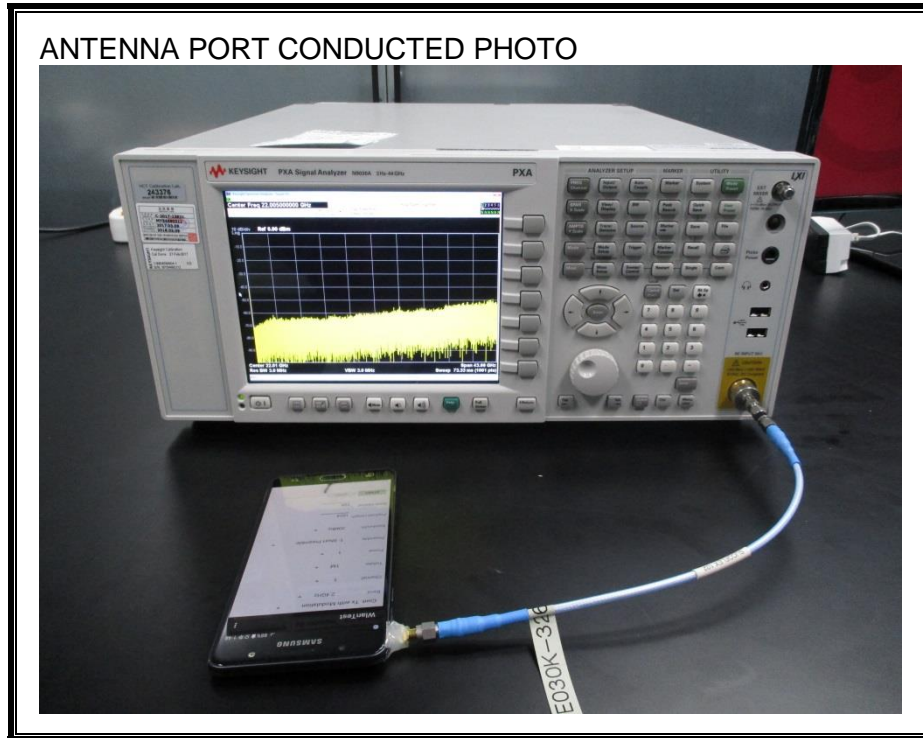

12. SETUP PHOTOS

ANTENNA PORT CONDUCTED RF MEASUREMENT SETUP

RADIATED RF MEASUREMENT SETUP (BELOW 1 GHz)

RADIATED RF MEASUREMENT SETUP (ABOVE 1 GHz)

RADIATED RF MEASUREMENT SETUP FOR PORTABLE CONFIGURATION

POWERLINE CONDUCTED EMISSIONS MEASUREMENT SETUP

END OF REPORT