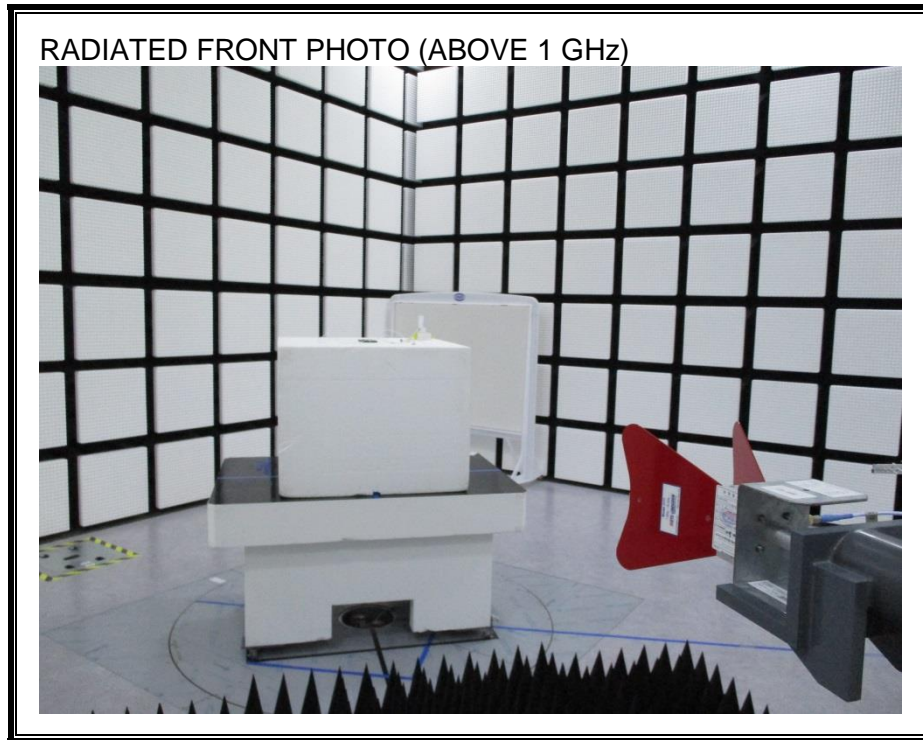

12. SETUP PHOTOS

ANTENNA PORT CONDUCTED RF MEASUREMENT SETUP

RADIATED RF MEASUREMENT SETUP (BELOW 1 GHz)

RADIATED RF MEASUREMENT SETUP (ABOVE 1 GHz)

RADIATED RF MEASUREMENT SETUP FOR PORTABLE CONFIGURATION

POWERLINE CONDUCTED EMISSIONS MEASUREMENT SETUP

END OF REPORT