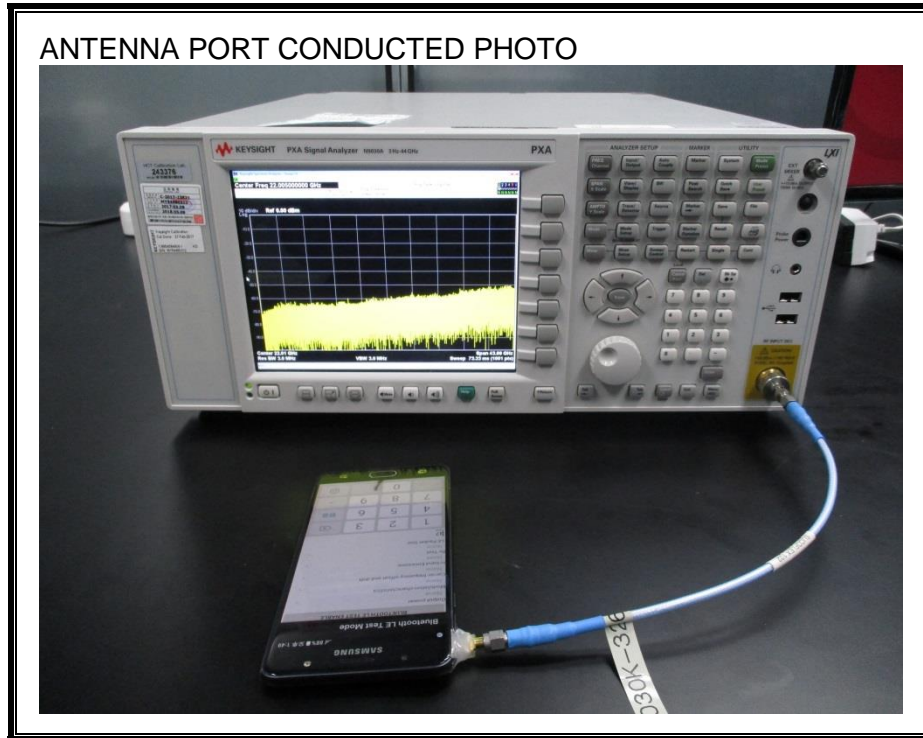

### ANTENNA PORT CONDUCTED RF MEASUREMENT SETUP

**RADIATED RF MEASUREMENT SETUP (BELOW 1 GHz)**

**RADIATED RF MEASUREMENT SETUP (ABOVE 1 GHz)**

**RADIATED RF MEASUREMENT SETUP FOR PORTABLE CONFIGURATION**

**POWERLINE CONDUCTED EMISSIONS MEASUREMENT SETUP**

**END OF REPORT**