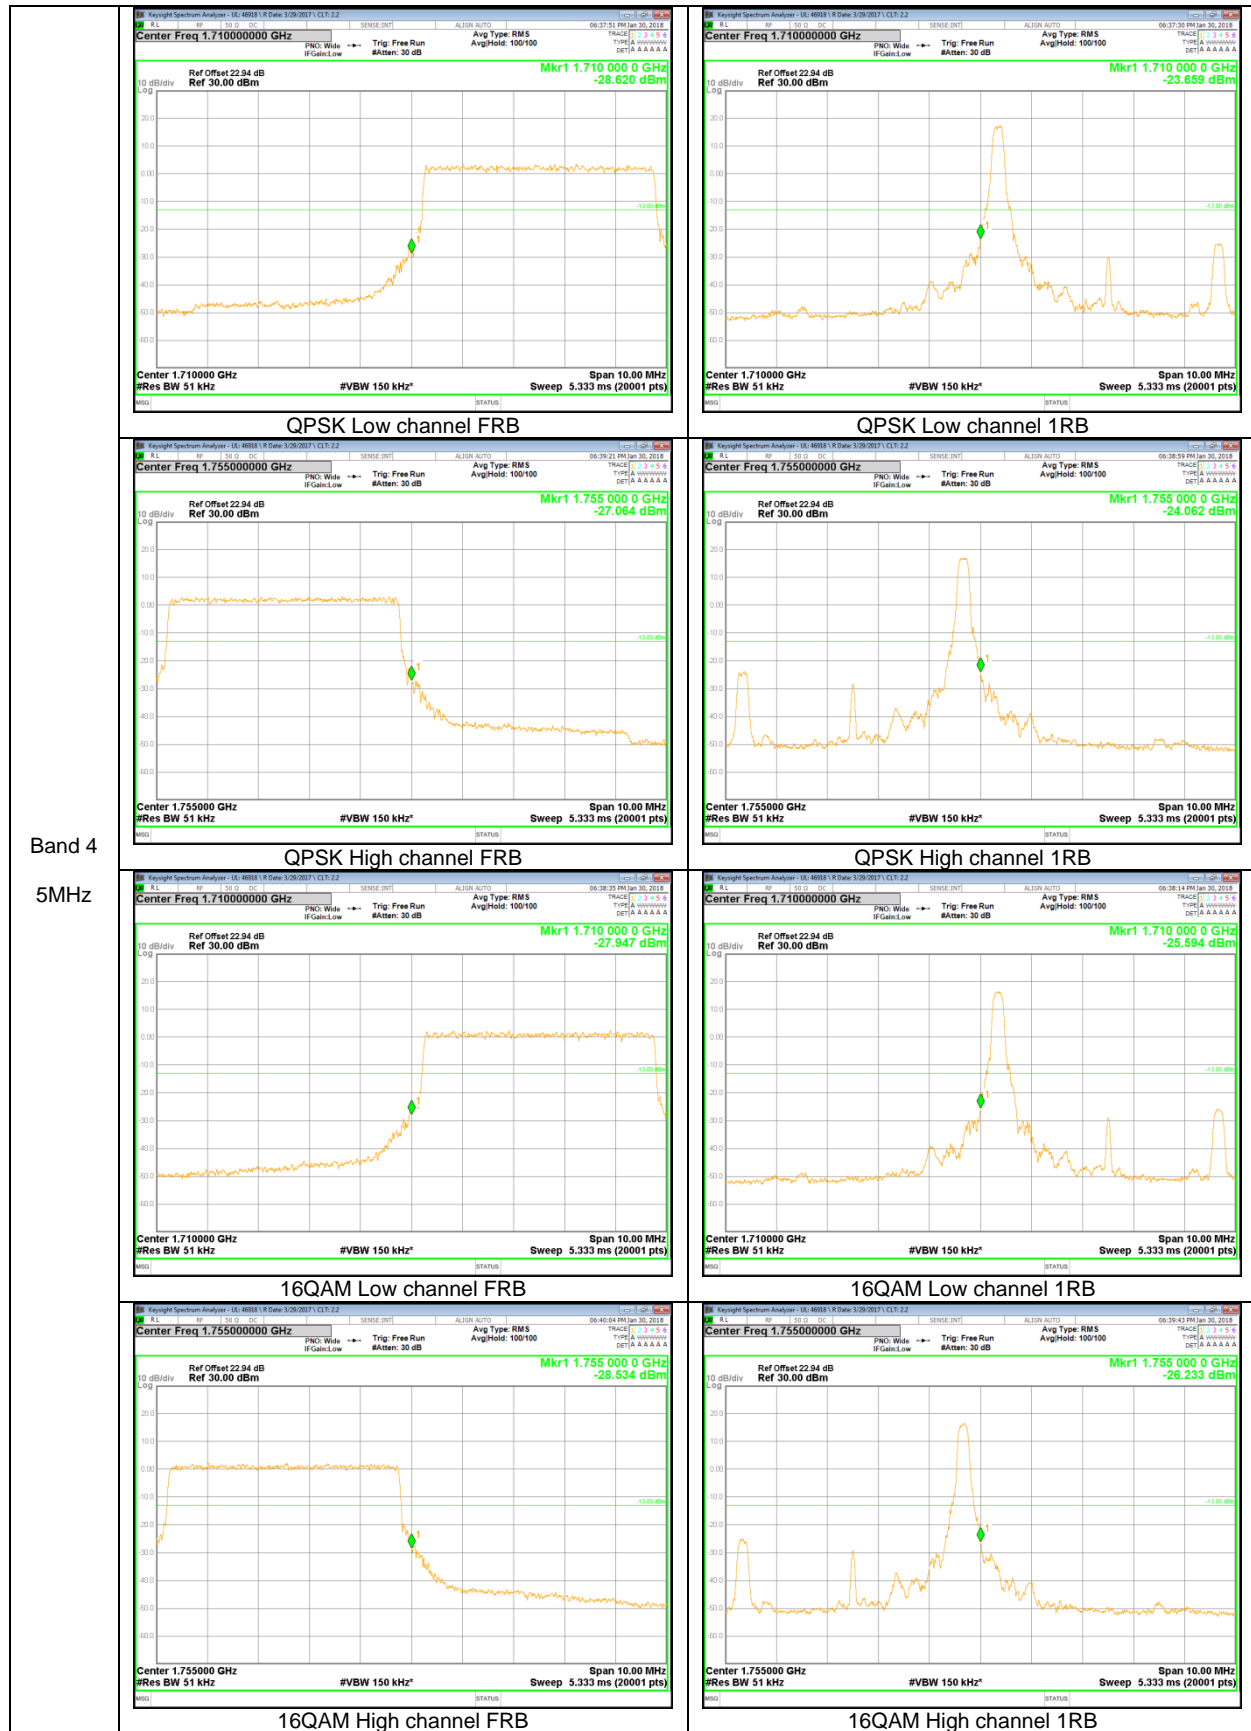

9.2.1. BAND EDGE PLOTS

GSM

WCDMA

WCDMA

LTE Band 17

Band 17
10MHz

LTE Band 5

Band 5
 10MHz

Band 5
5MHz

Band 5
3MHz

Band 5
1.4MHz

LTE Band 4

Band 4
 20MHz

Band 4
15MHz

Band 4
5MHz