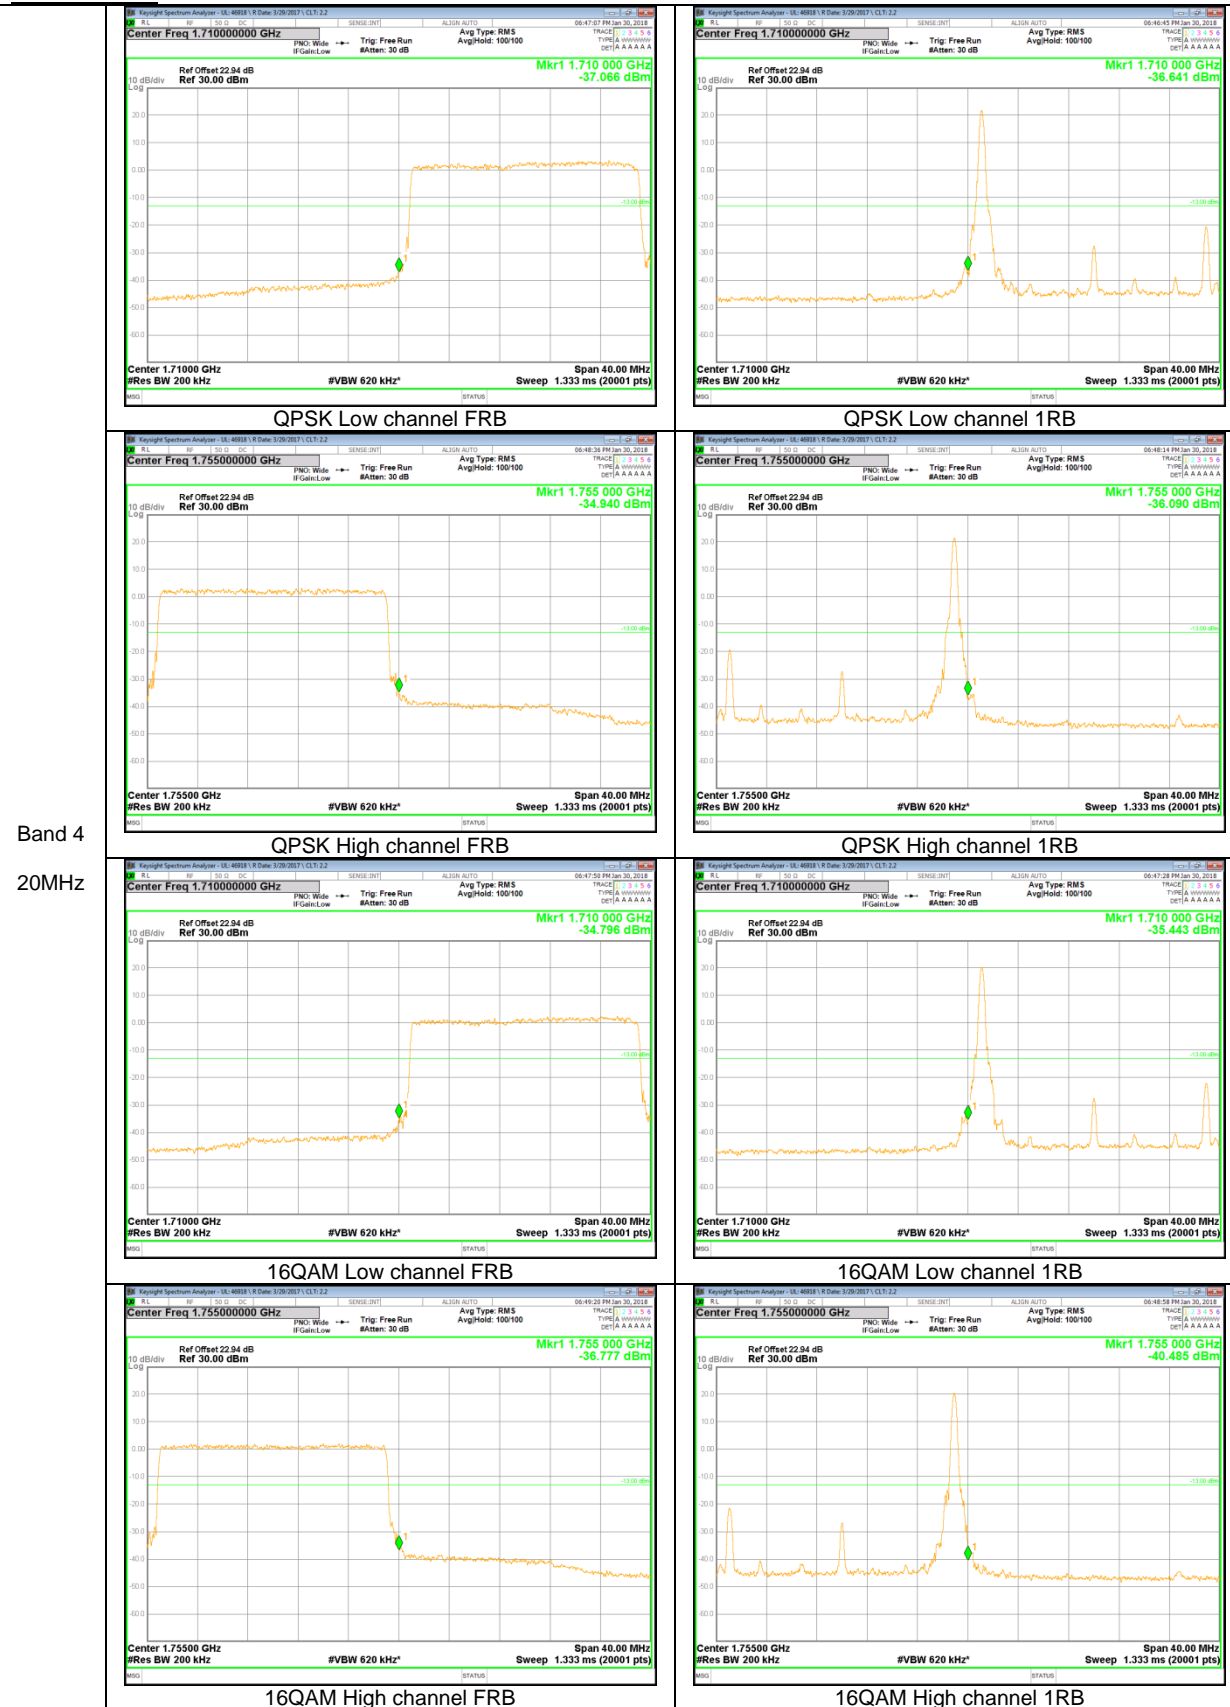

9.2.1. BAND EDGE PLOTS

GSM

WCDMA

WCDMA

LTE Band 17

Band 17
10MHz

LTE Band 5

Band 5
 10MHz

Band 5
5MHz

Band 5
3MHz

Band 5
1.4MHz

LTE Band 4

Band 4
 20MHz

Band 4
15MHz

Band 4
5MHz