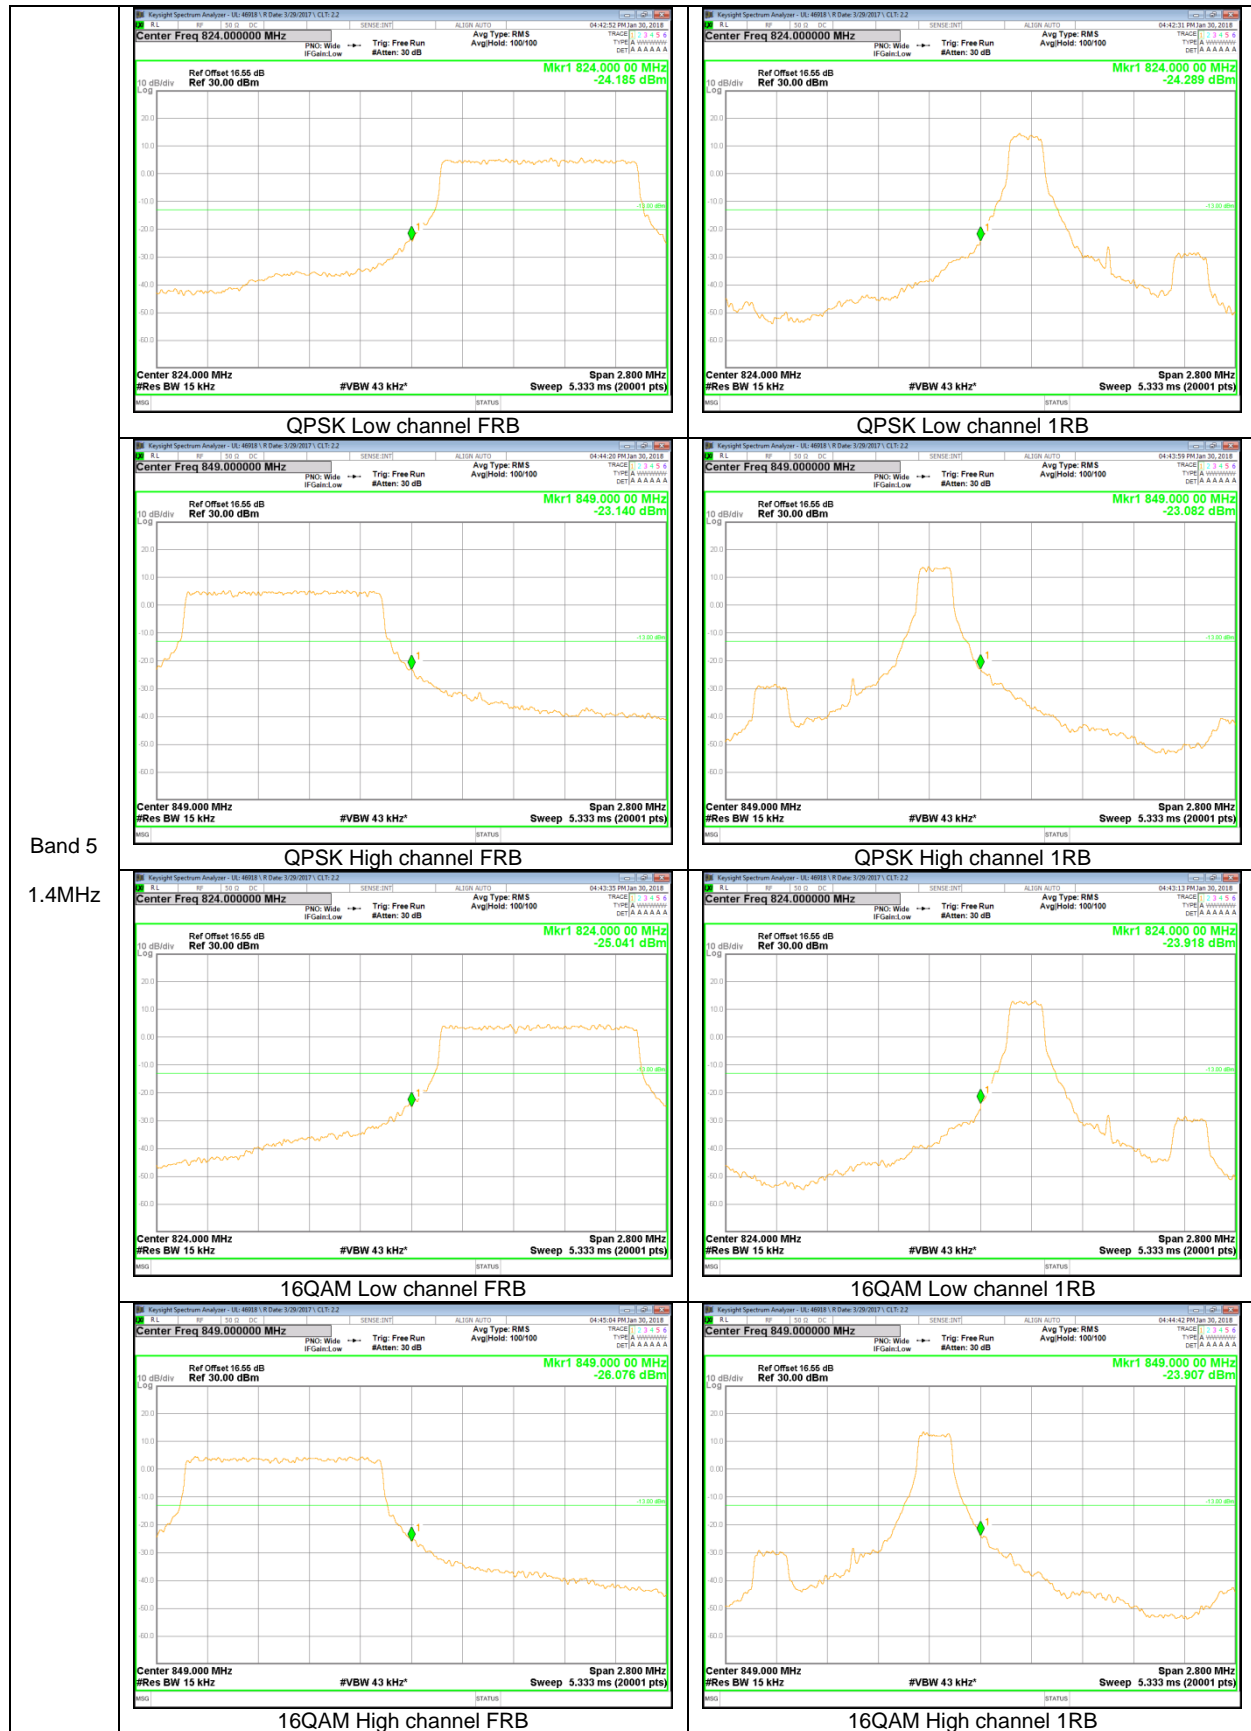

9.2.1. BAND EDGE PLOTS

GSM

WCDMA

WCDMA

LTE Band 17

Band 17
10MHz

LTE Band 5

Band 5
 10MHz

Band 5
5MHz

Band 5
3MHz

Band 5
1.4MHz

LTE Band 4

Band 4
 20MHz

Band 4
15MHz

Band 4
5MHz