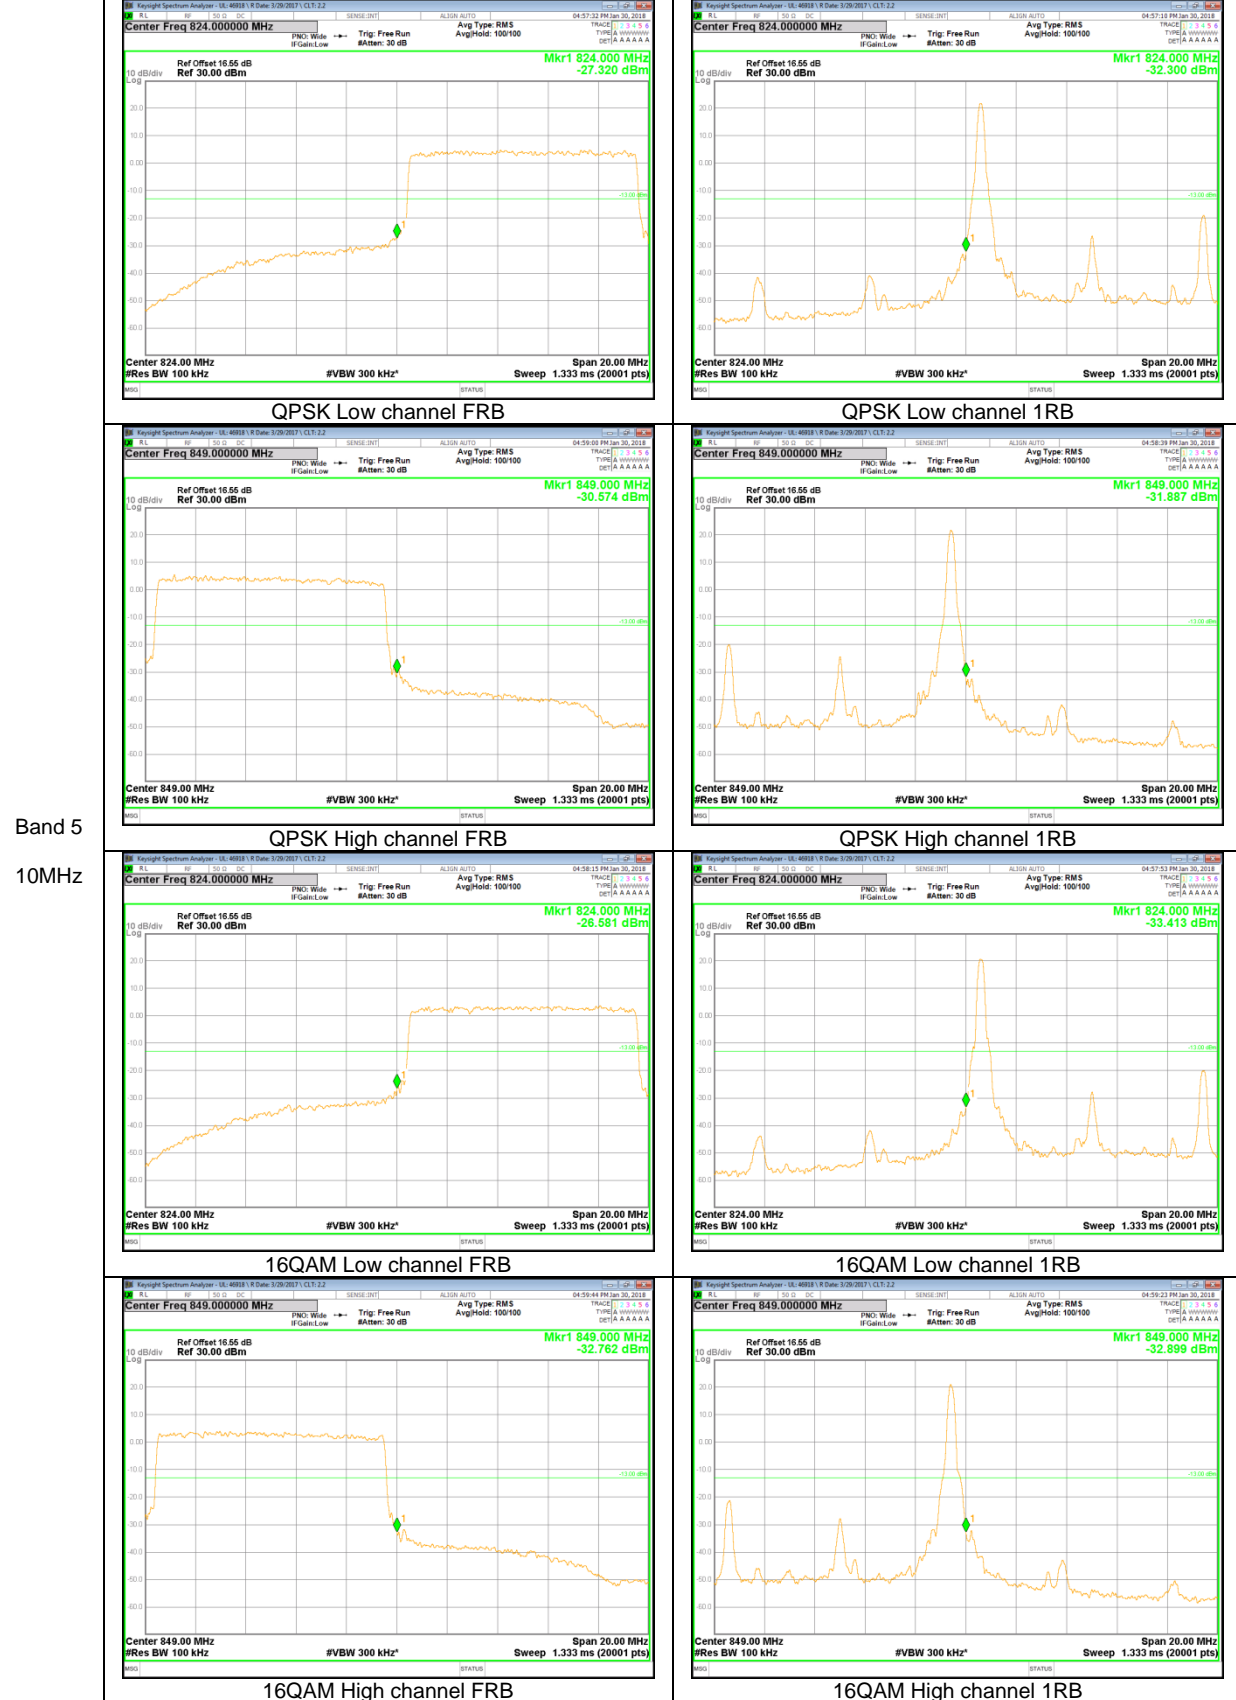

9.2.1. BAND EDGE PLOTS

GSM

WCDMA

WCDMA

LTE Band 17

Band 17
10MHz

LTE Band 5

Band 5
 10MHz

Band 5
5MHz

Band 5
3MHz

Band 5
1.4MHz

LTE Band 4

Band 4
 20MHz

Band 4
15MHz

Band 4
5MHz