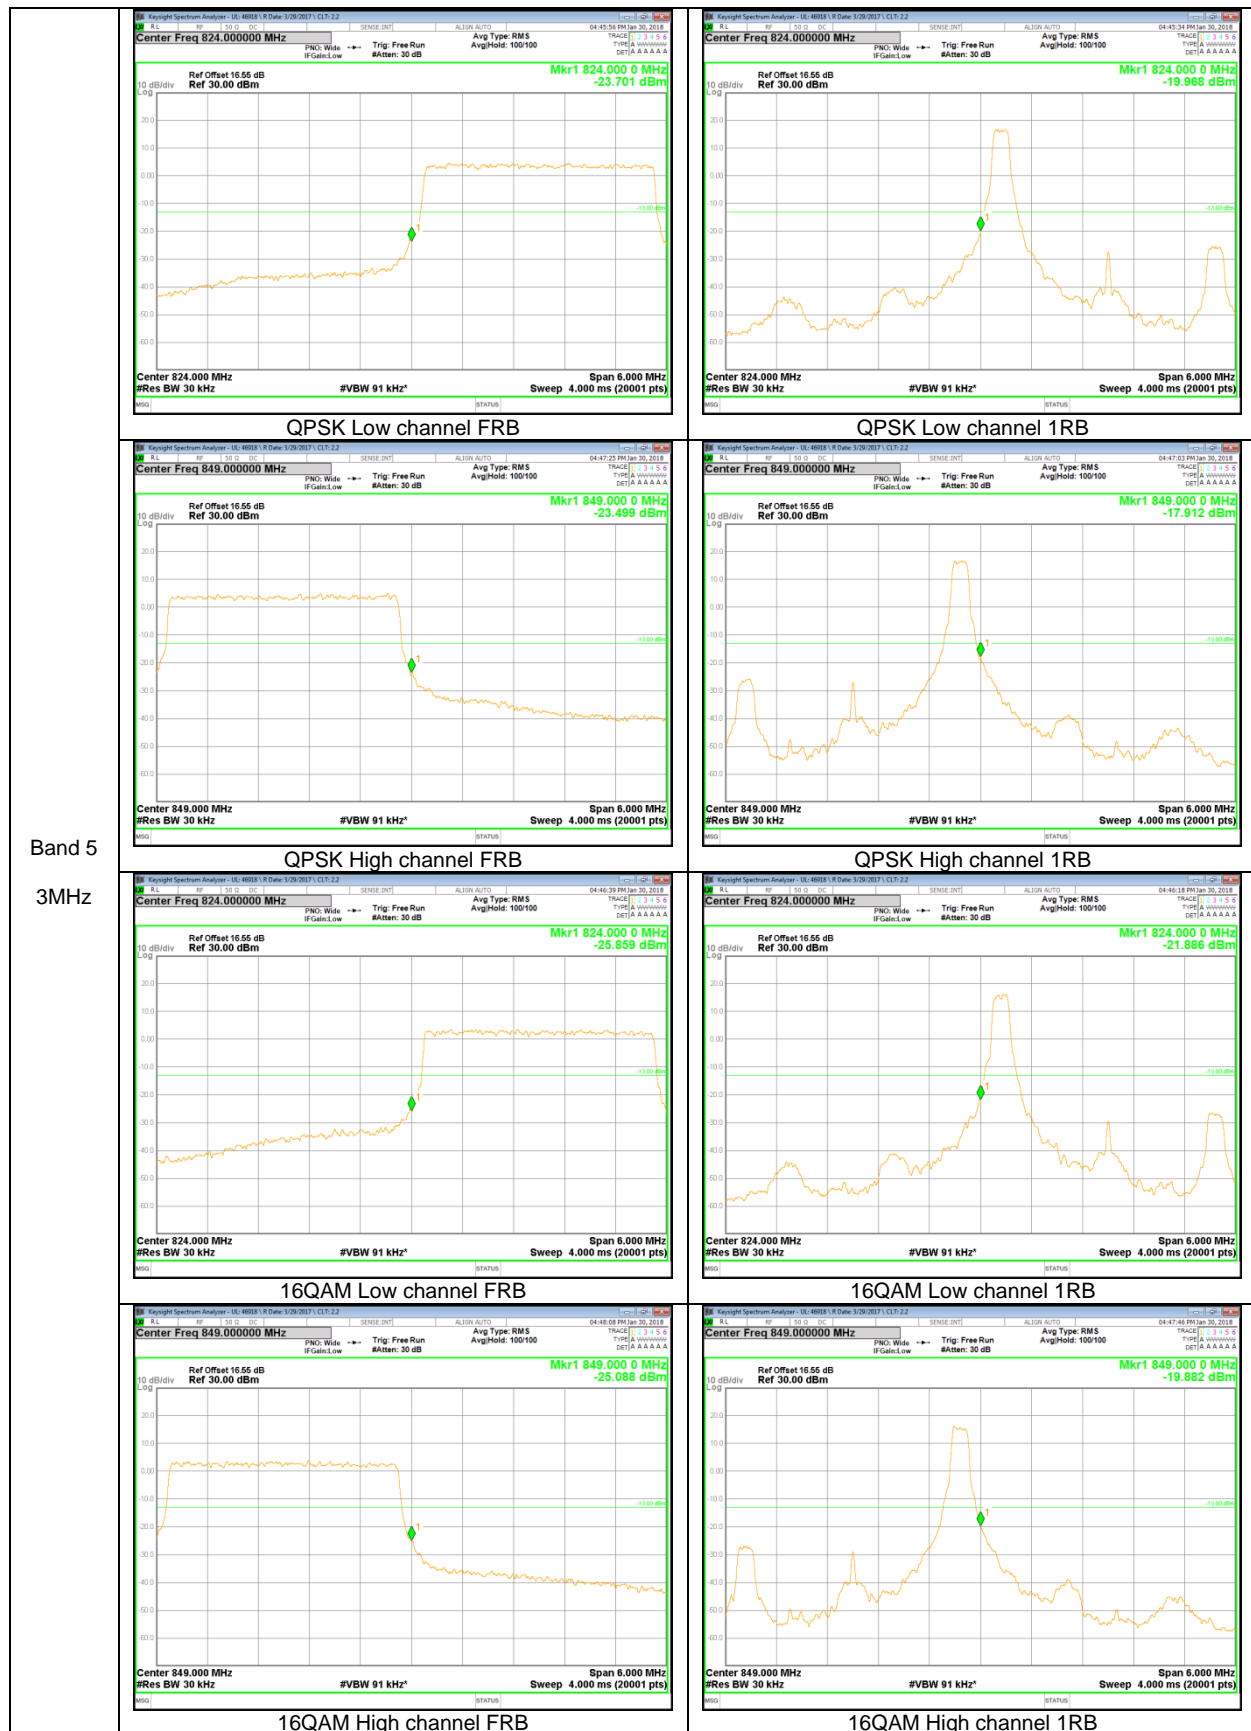

9.2.1. BAND EDGE PLOTS

GSM

WCDMA

WCDMA

LTE Band 17

Band 17
10MHz

LTE Band 5

Band 5
 10MHz

Band 5
5MHz

Band 5
3MHz

Band 5
1.4MHz

LTE Band 4

Band 4
 20MHz

Band 4
15MHz

Band 4
5MHz