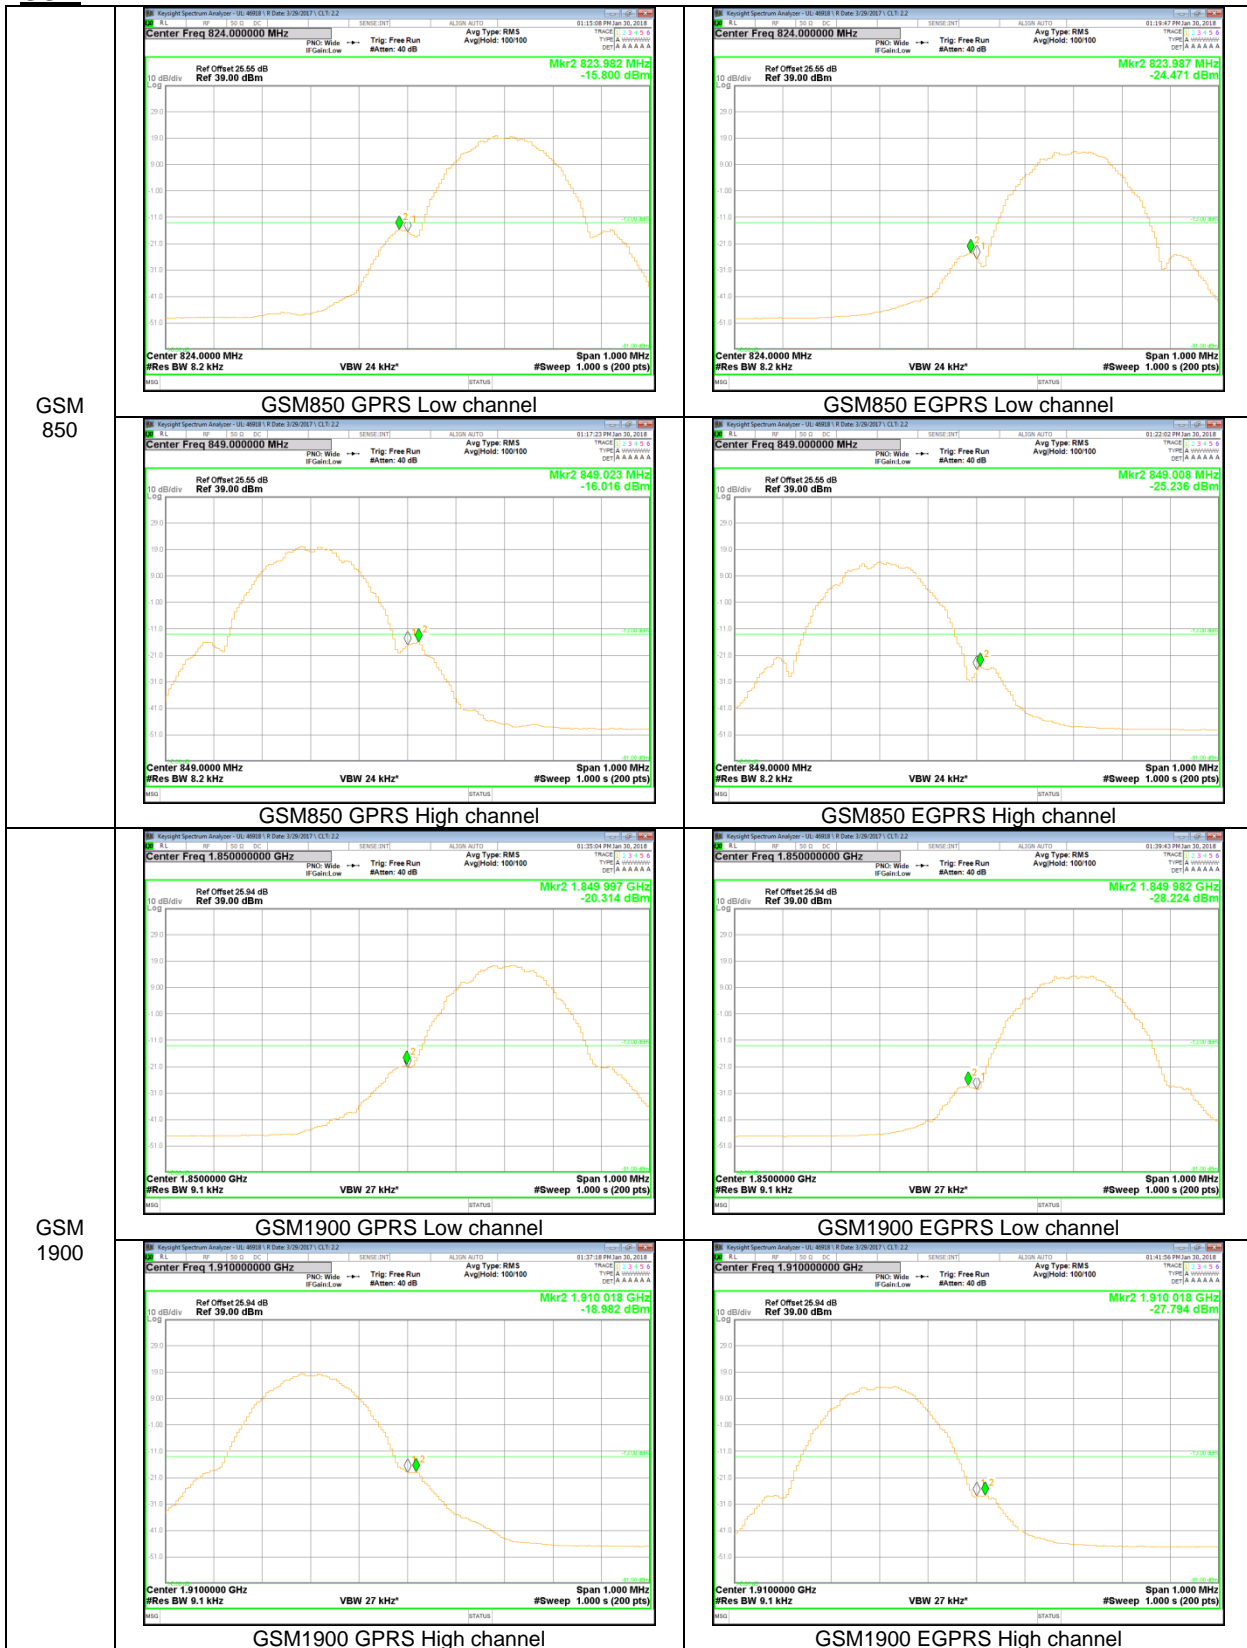

9.2.1. BAND EDGE PLOTS

GSM

WCDMA

WCDMA

LTE Band 17

Band 17
10MHz

LTE Band 5

Band 5
 10MHz

Band 5
5MHz

Band 5
3MHz

Band 5
1.4MHz

LTE Band 4

Band 4
 20MHz

Band 4
15MHz

Band 4
5MHz