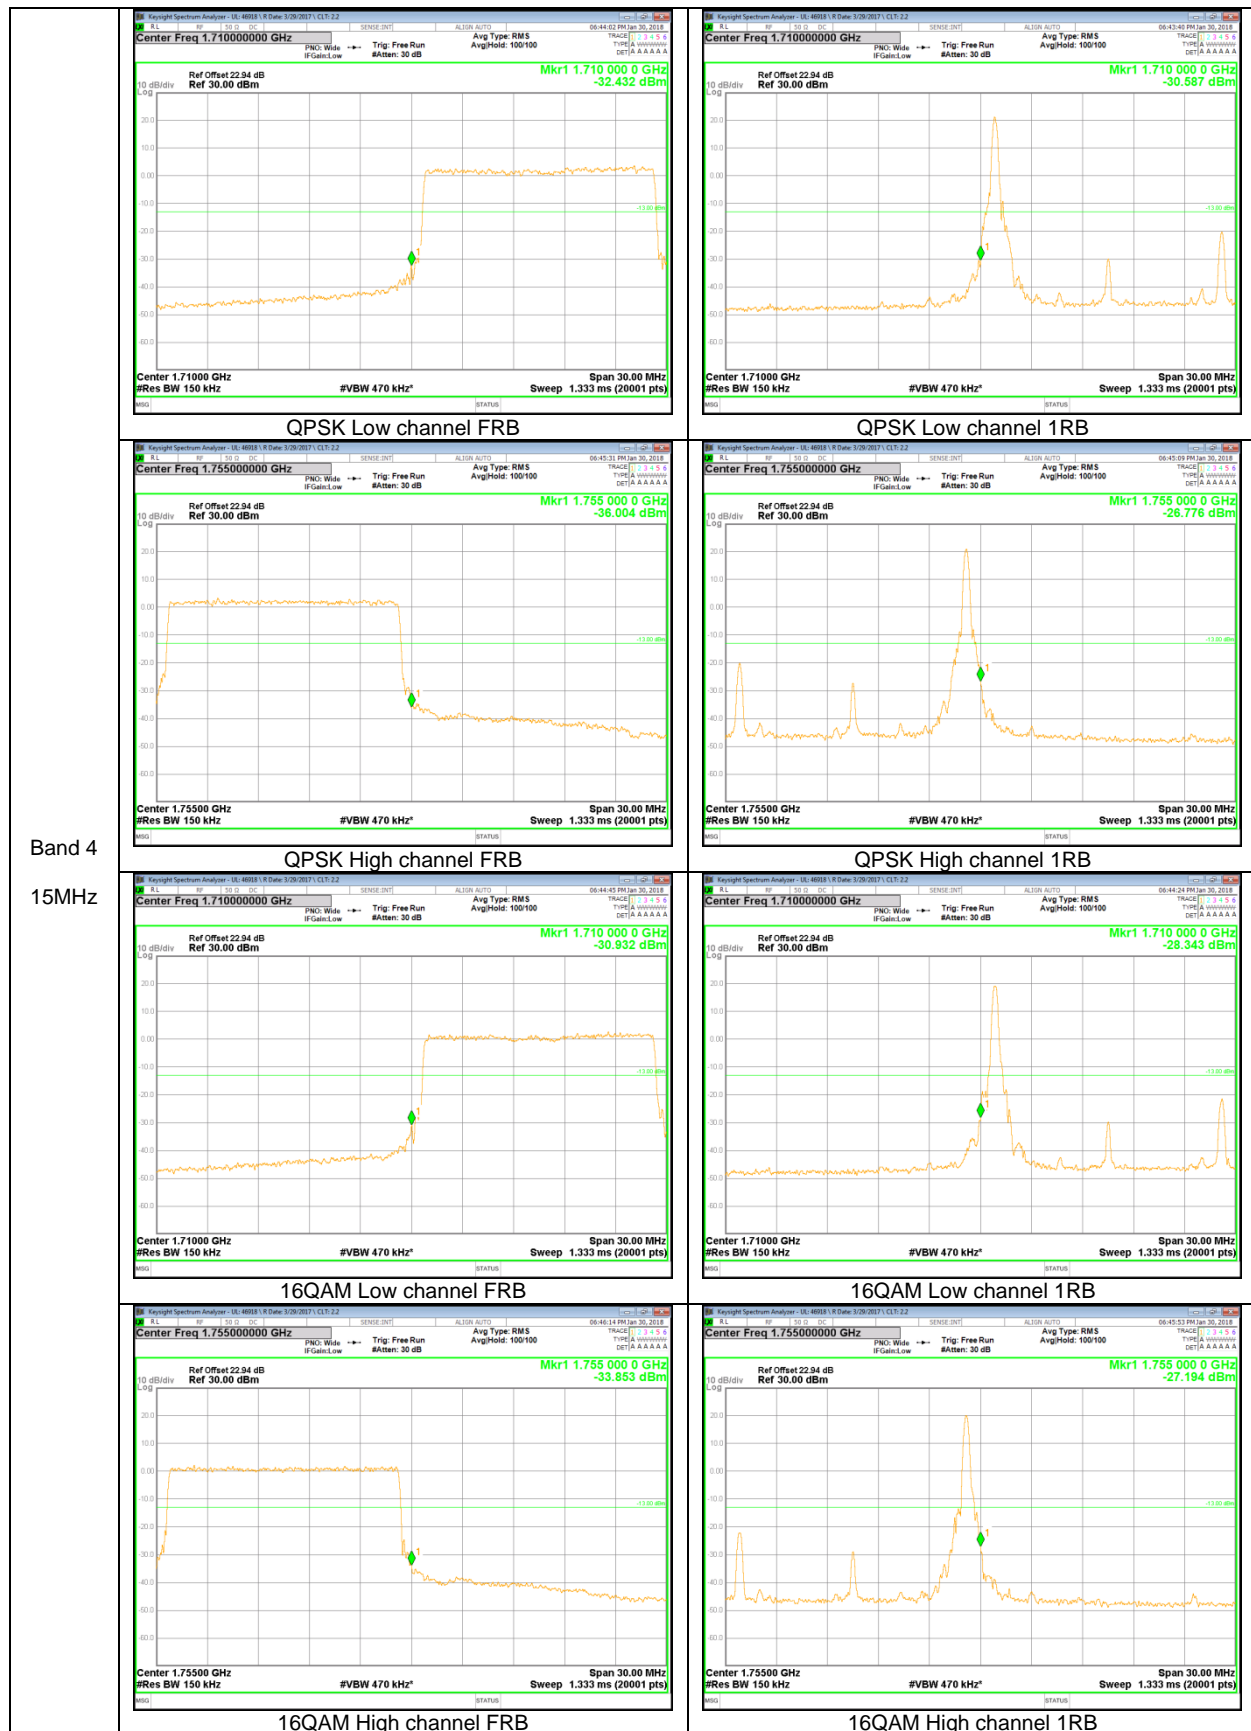

9.2.1. BAND EDGE PLOTS

GSM

WCDMA

WCDMA

LTE Band 17

Band 17
10MHz

LTE Band 5

Band 5
 10MHz

Band 5
5MHz

Band 5
3MHz

Band 5
1.4MHz

LTE Band 4

Band 4
 20MHz

Band 4
15MHz

Band 4
5MHz