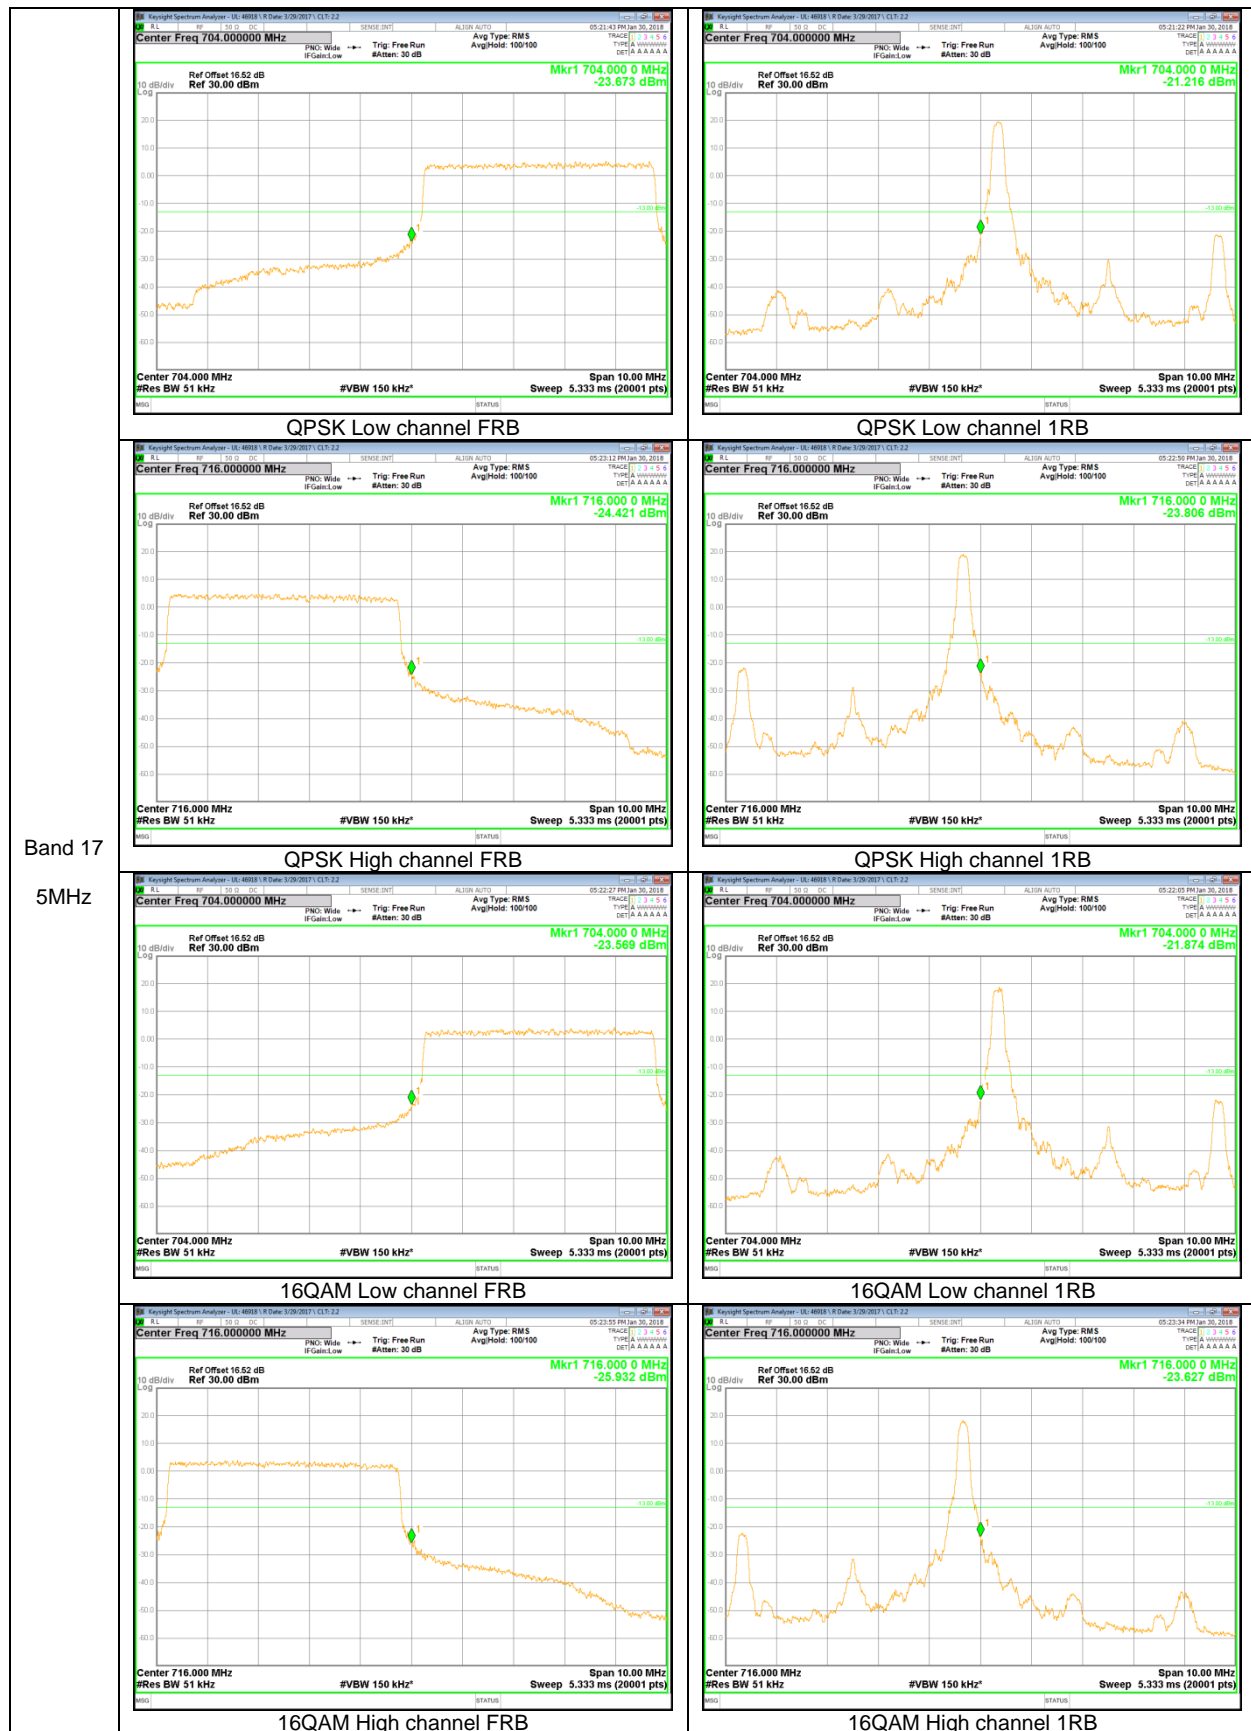

9.2.1. BAND EDGE PLOTS

GSM

WCDMA

WCDMA

LTE Band 17

Band 17
10MHz

LTE Band 5

Band 5
 10MHz

Band 5
5MHz

Band 5
3MHz

Band 5
1.4MHz

LTE Band 4

Band 4
 20MHz

Band 4
15MHz

Band 4
5MHz