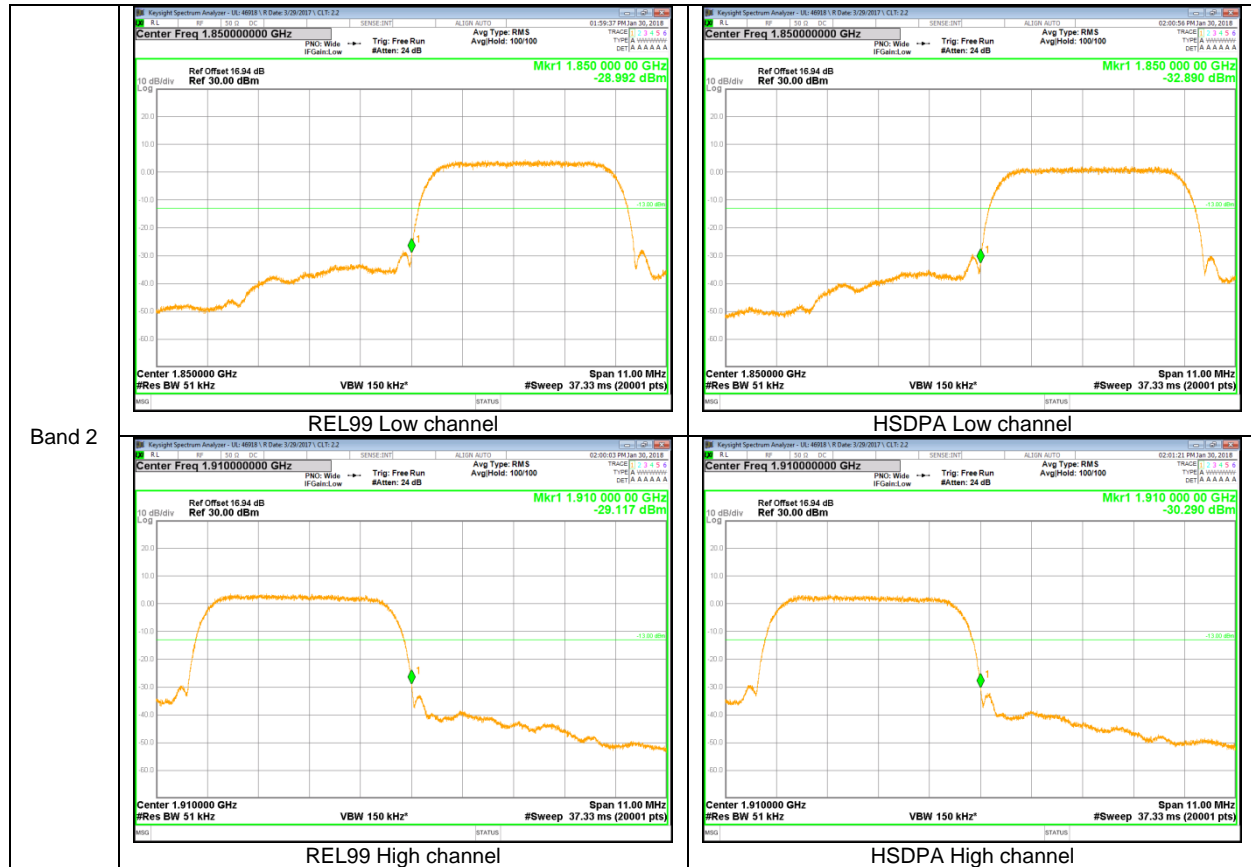

9.2.1. BAND EDGE PLOTS

GSM

WCDMA

WCDMA

LTE Band 17

Band 17
10MHz

LTE Band 5

Band 5
 10MHz

Band 5
5MHz

Band 5
3MHz

Band 5
1.4MHz

LTE Band 4

Band 4
 20MHz

Band 4
15MHz

Band 4
5MHz