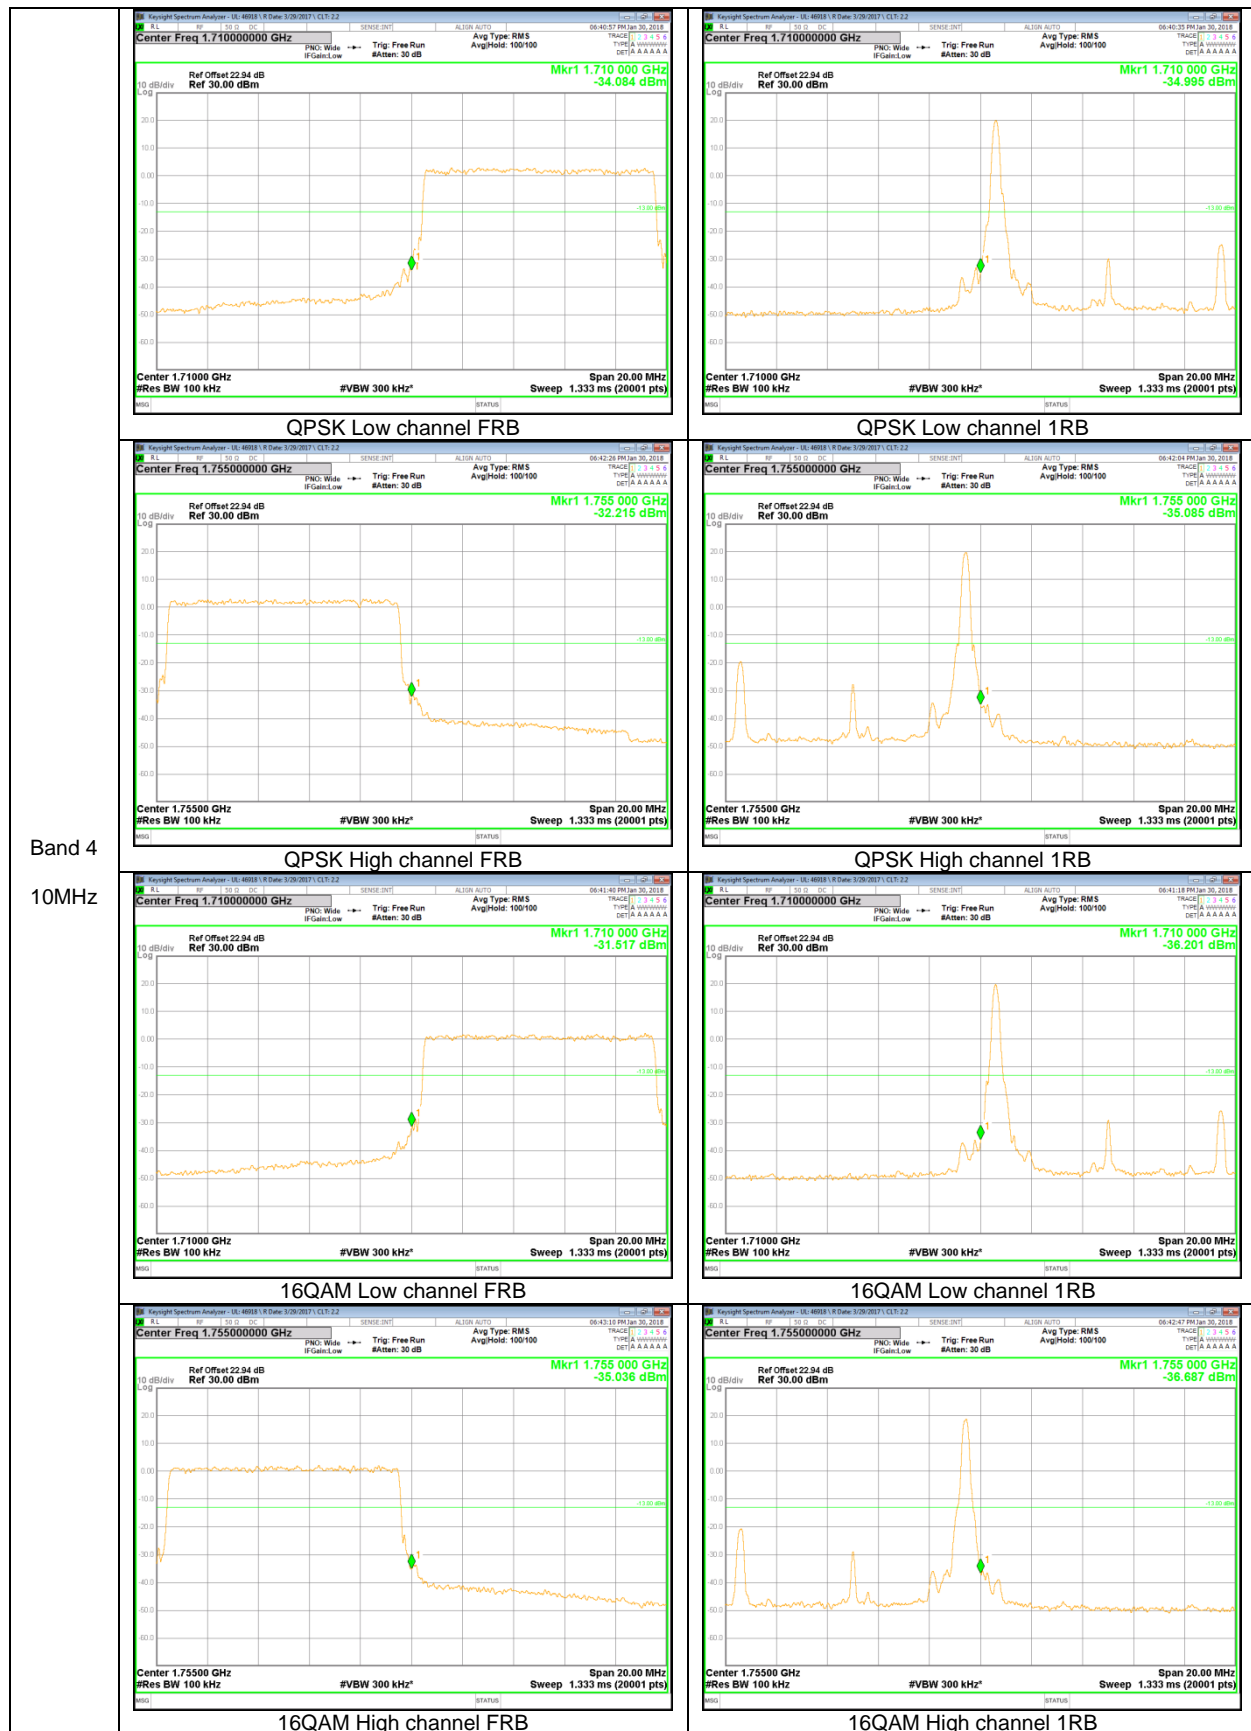

9.2.1. BAND EDGE PLOTS

GSM

WCDMA

WCDMA

LTE Band 17

Band 17
10MHz

LTE Band 5

Band 5
 10MHz

Band 5
5MHz

Band 5
3MHz

Band 5
1.4MHz

LTE Band 4

Band 4
 20MHz

Band 4
15MHz

Band 4
5MHz