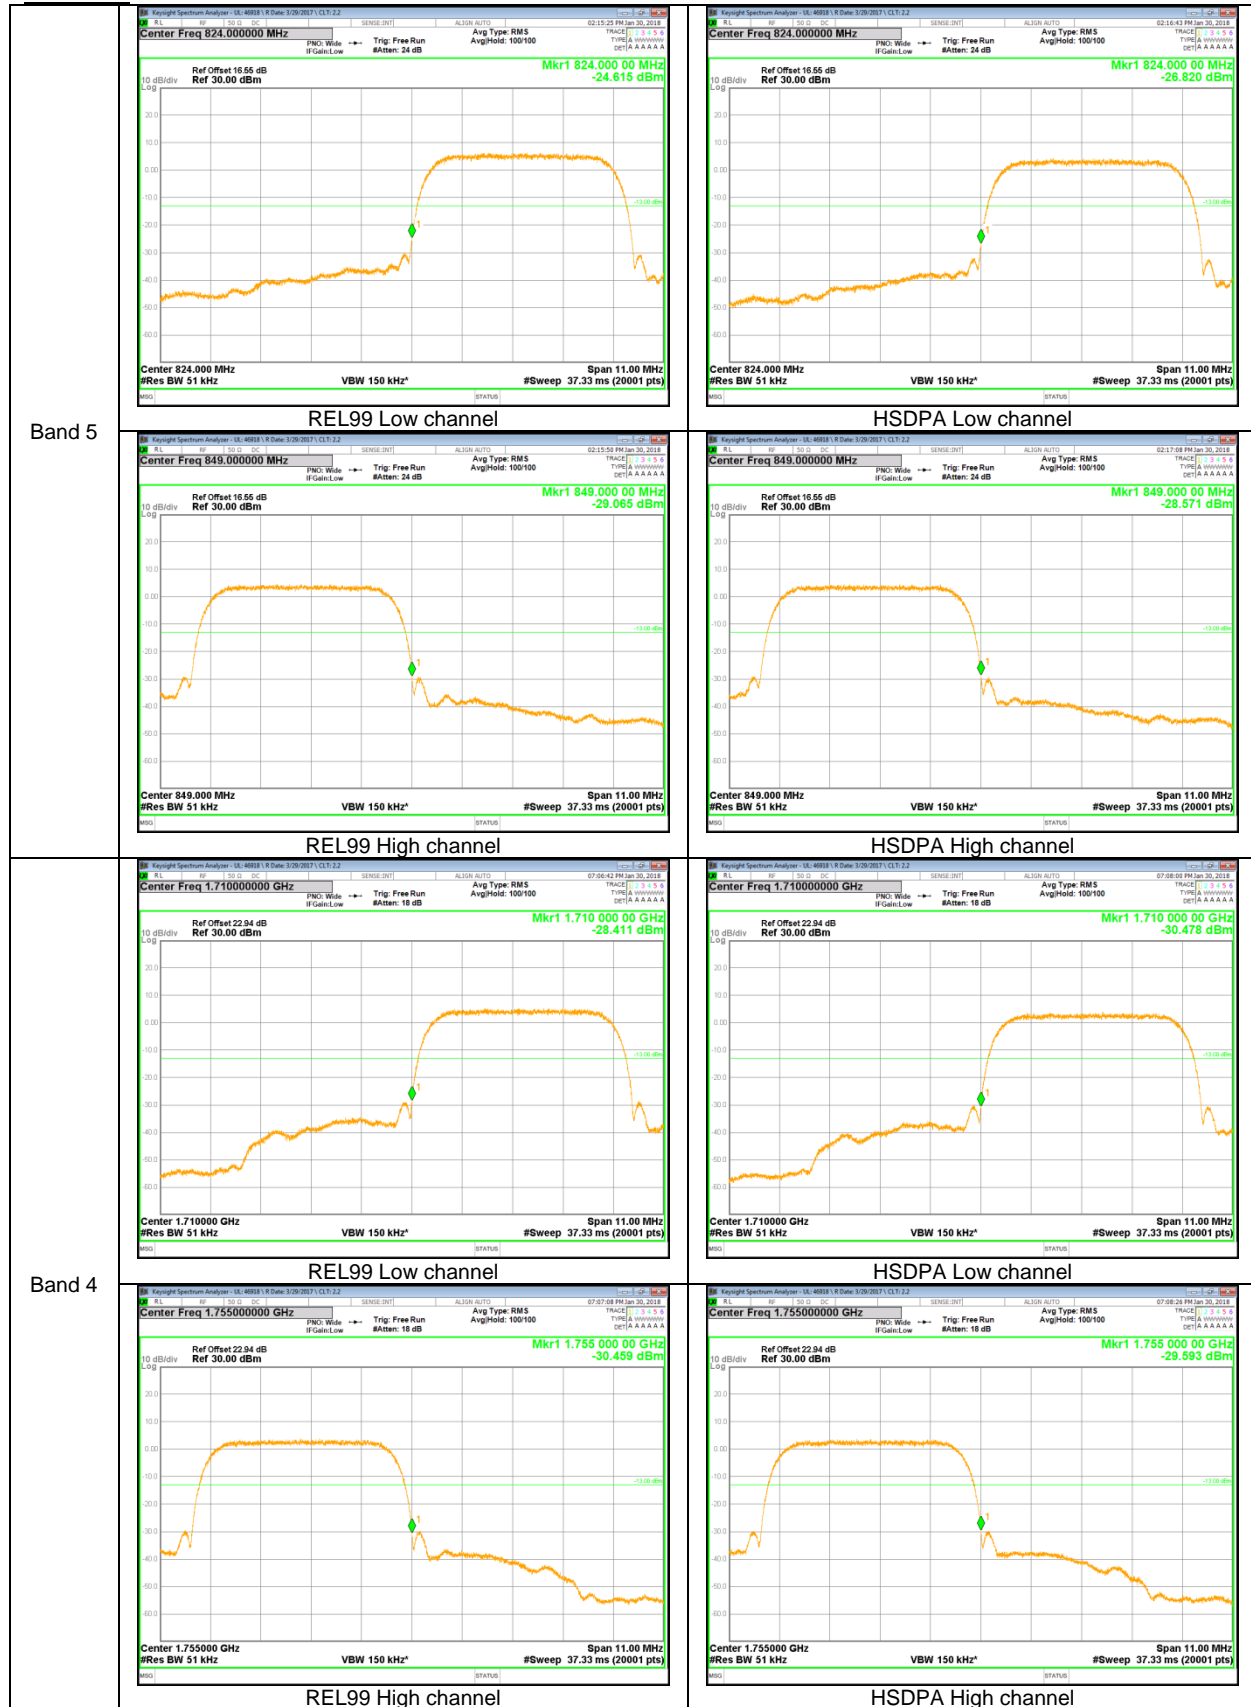

9.2.1. BAND EDGE PLOTS

GSM

WCDMA

WCDMA

LTE Band 17

Band 17
10MHz

LTE Band 5

Band 5
 10MHz

Band 5
5MHz

Band 5
3MHz

Band 5
1.4MHz

LTE Band 4

Band 4
 20MHz

Band 4
15MHz

Band 4
5MHz