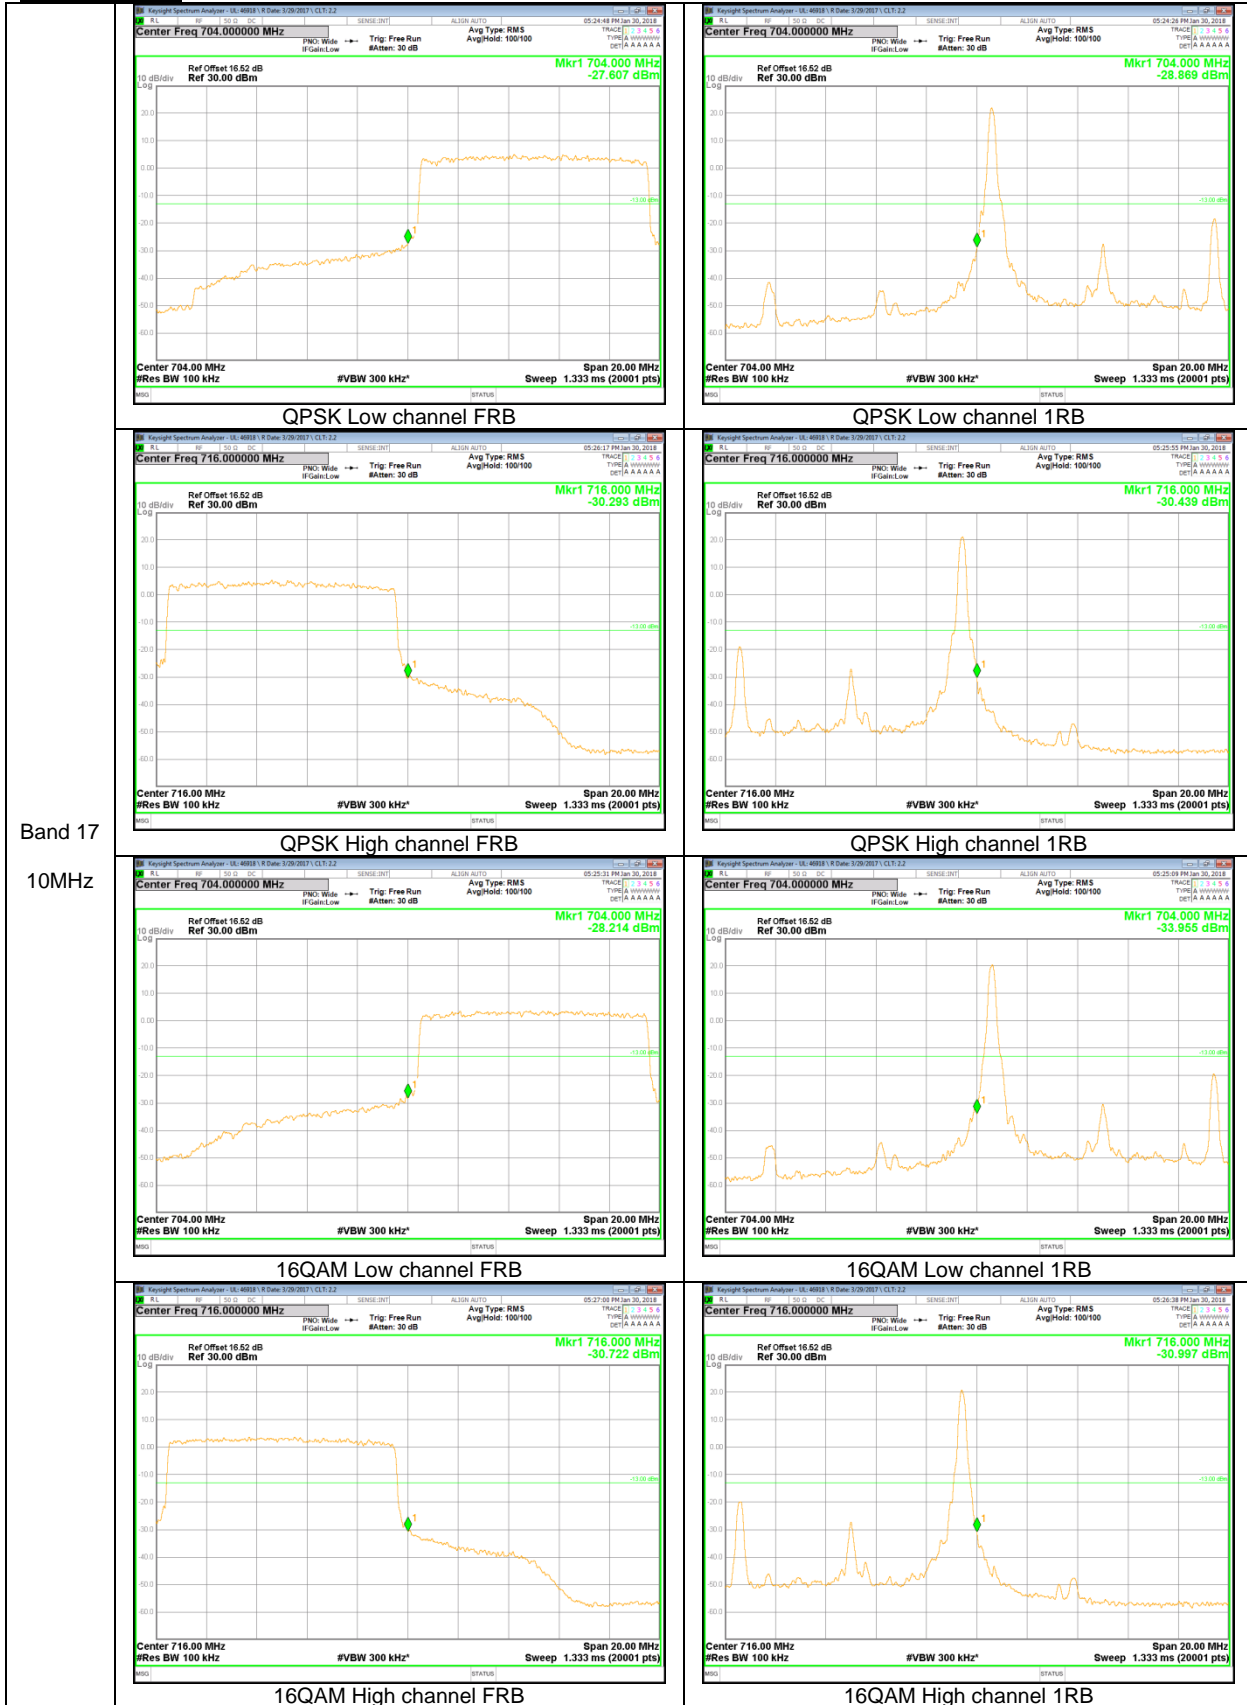

9.2.1. BAND EDGE PLOTS

GSM

WCDMA

WCDMA

LTE Band 17

Band 17
10MHz

LTE Band 5

Band 5
 10MHz

Band 5
5MHz

Band 5
3MHz

Band 5
1.4MHz

LTE Band 4

Band 4
 20MHz

Band 4
15MHz

Band 4
5MHz