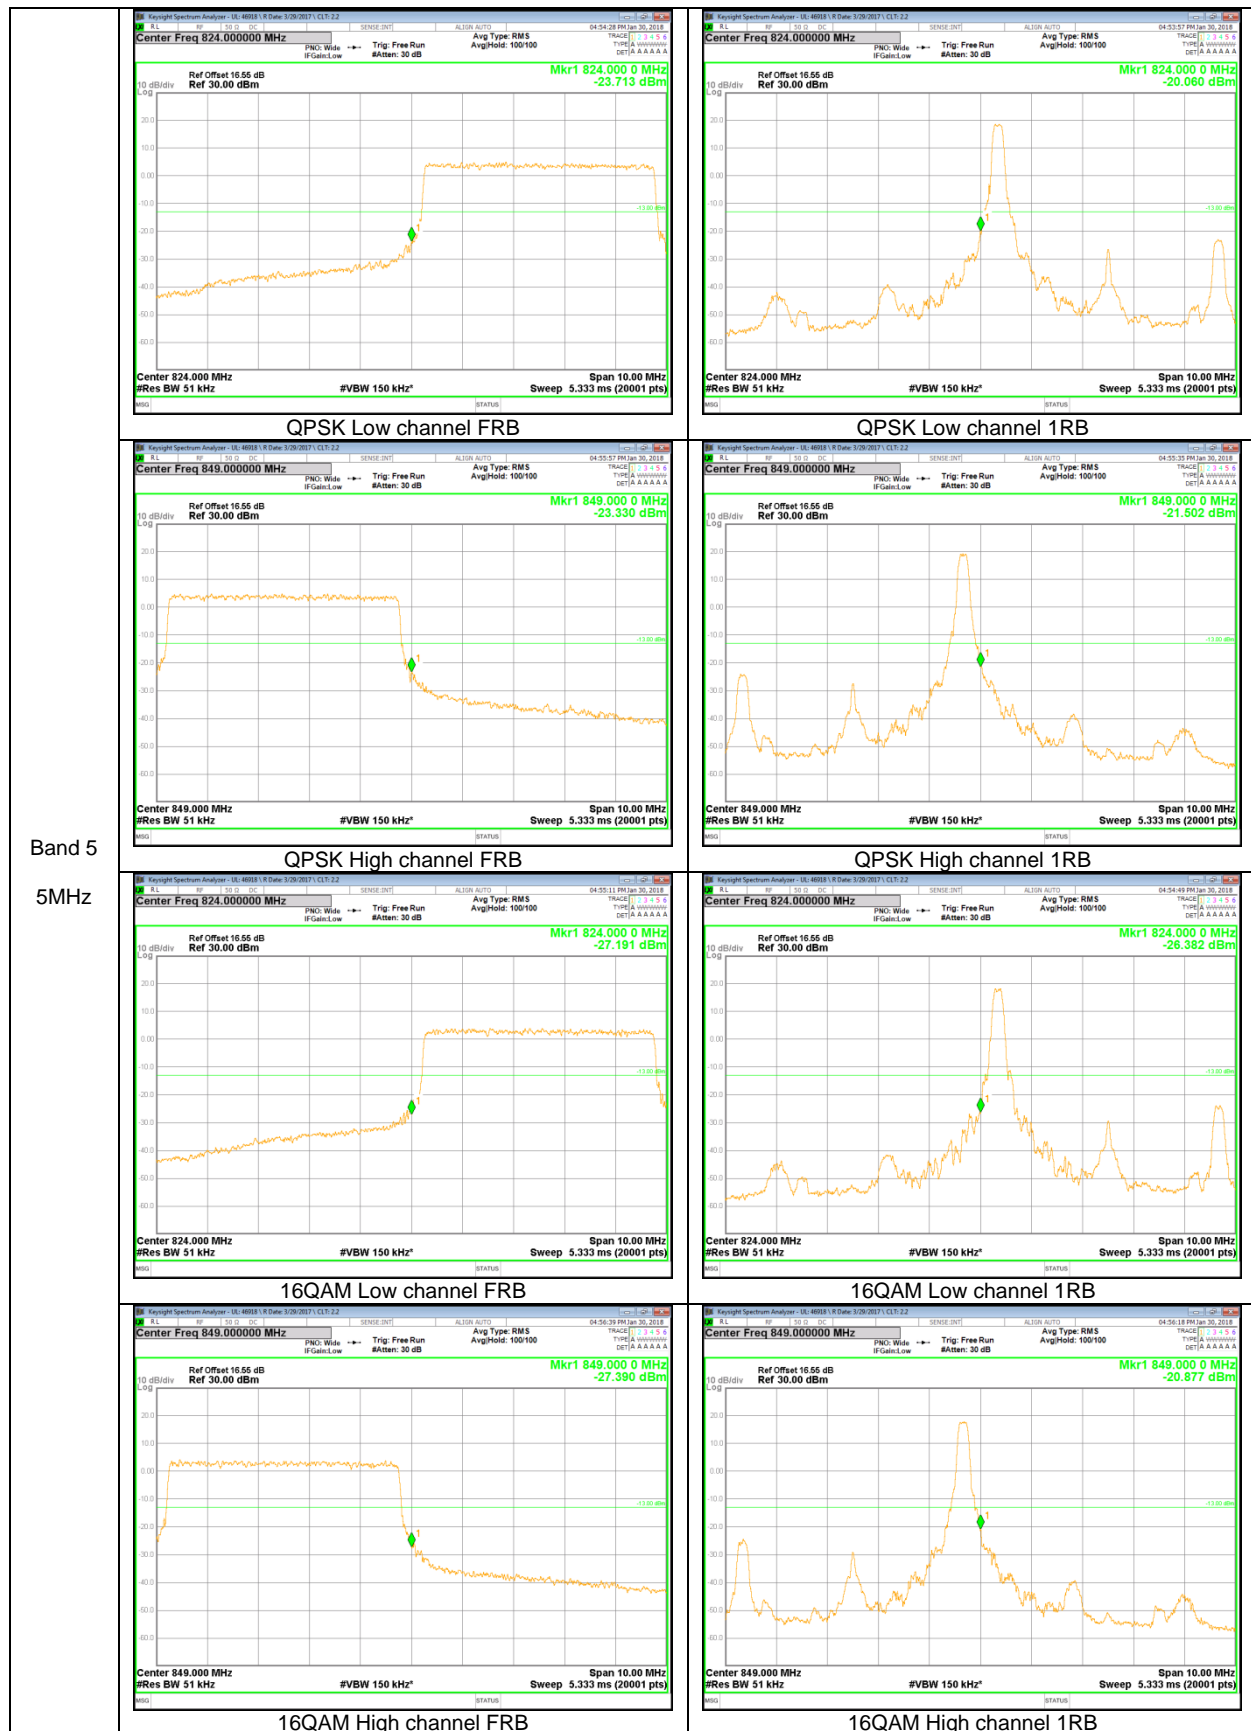

9.2.1. BAND EDGE PLOTS

GSM

WCDMA

WCDMA

LTE Band 17

Band 17
10MHz

LTE Band 5

Band 5
 10MHz

Band 5
5MHz

Band 5
3MHz

Band 5
1.4MHz

LTE Band 4

Band 4
 20MHz

Band 4
15MHz

Band 4
5MHz