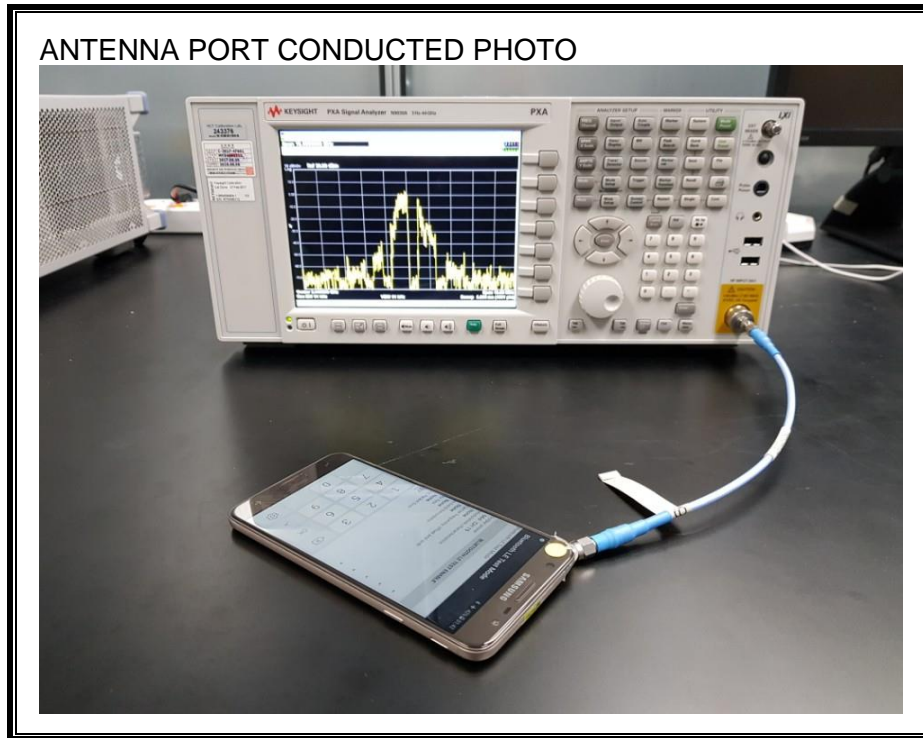

12. SETUP PHOTOS

ANTENNA PORT CONDUCTED RF MEASUREMENT SETUP

RADIATED RF MEASUREMENT SETUP (BELOW 1 GHz)

RADIATED RF MEASUREMENT SETUP (ABOVE 1 GHz)

RADIATED RF MEASUREMENT SETUP FOR PORTABLE CONFIGURATION

POWERLINE CONDUCTED EMISSIONS MEASUREMENT SETUP

END OF REPORT