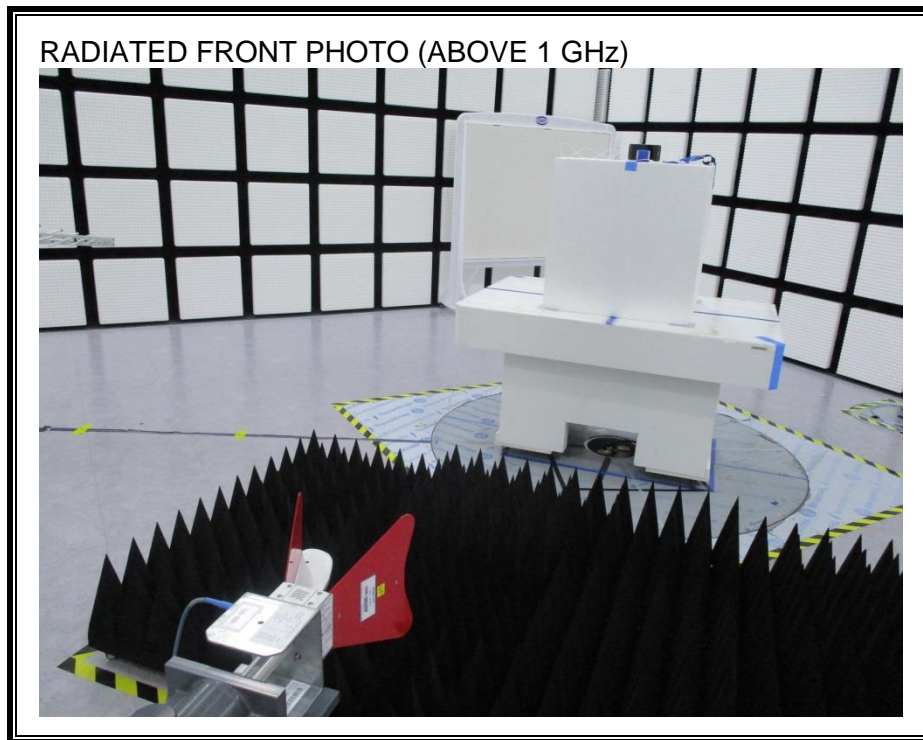

12. SETUP PHOTOS

ANTENNA PORT CONDUCTED RF MEASUREMENT SETUP

RADIATED RF MEASUREMENT SETUP (BELOW 1 GHz)

RADIATED RF MEASUREMENT SETUP (ABOVE 1 GHz)

RADIATED RF MEASUREMENT SETUP FOR PORTABLE CONFIGURATION

POWERLINE CONDUCTED EMISSIONS MEASUREMENT SETUP

END OF REPORT