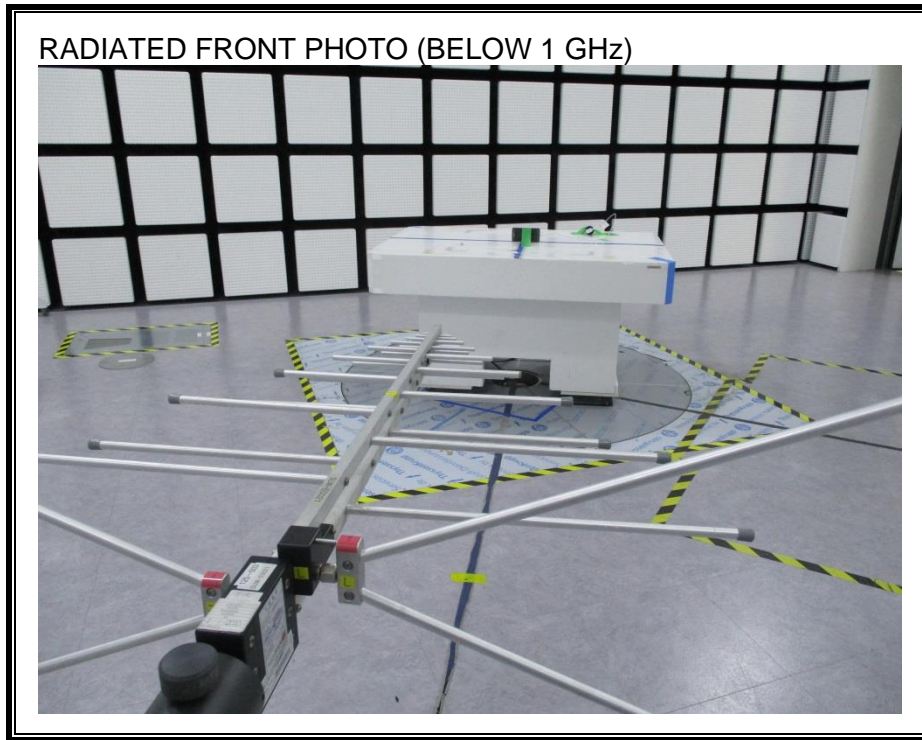

12. SETUP PHOTOS

ANTENNA PORT CONDUCTED RF MEASUREMENT SETUP

RADIATED RF MEASUREMENT SETUP (BELOW 1 GHz)

RADIATED RF MEASUREMENT SETUP (ABOVE 1 GHz)

RADIATED RF MEASUREMENT SETUP FOR PORTABLE CONFIGURATION

POWERLINE CONDUCTED EMISSIONS MEASUREMENT SETUP

END OF REPORT