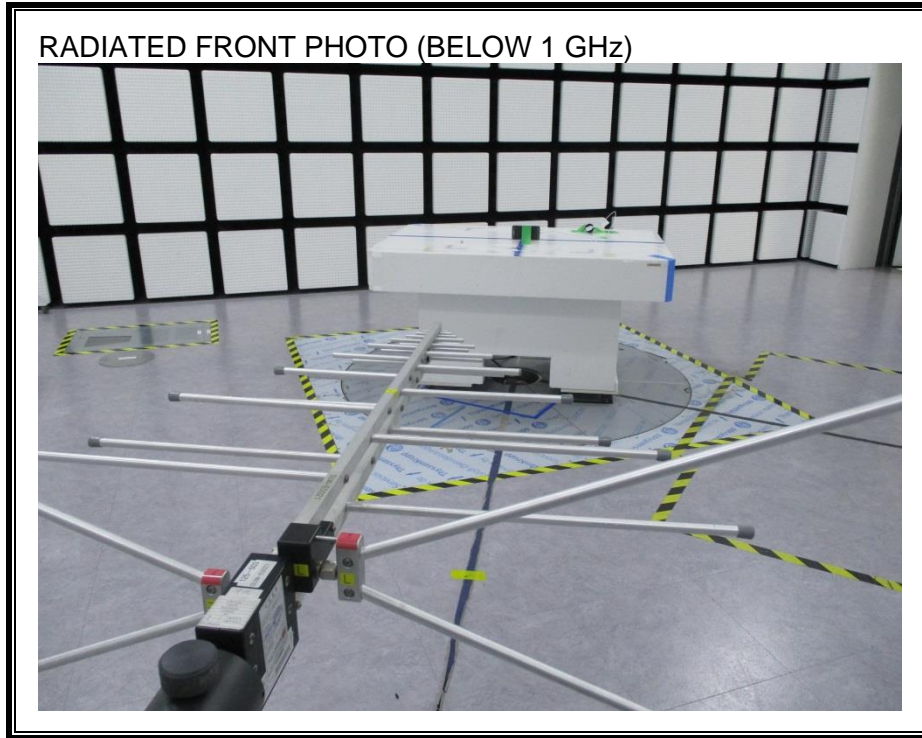

9. SETUP PHOTOS

ANTENNA PORT CONDUCTED RF MEASUREMENT SETUP

RADIATED RF MEASUREMENT SETUP (BELOW 1 GHz)

RADIATED RF MEASUREMENT SETUP (ABOVE 1 GHz)

RADIATED RF MEASUREMENT SETUP FOR PORTABLE CONFIGURATION

POWERLINE CONDUCTED EMISSIONS MEASUREMENT SETUP

END OF REPORT