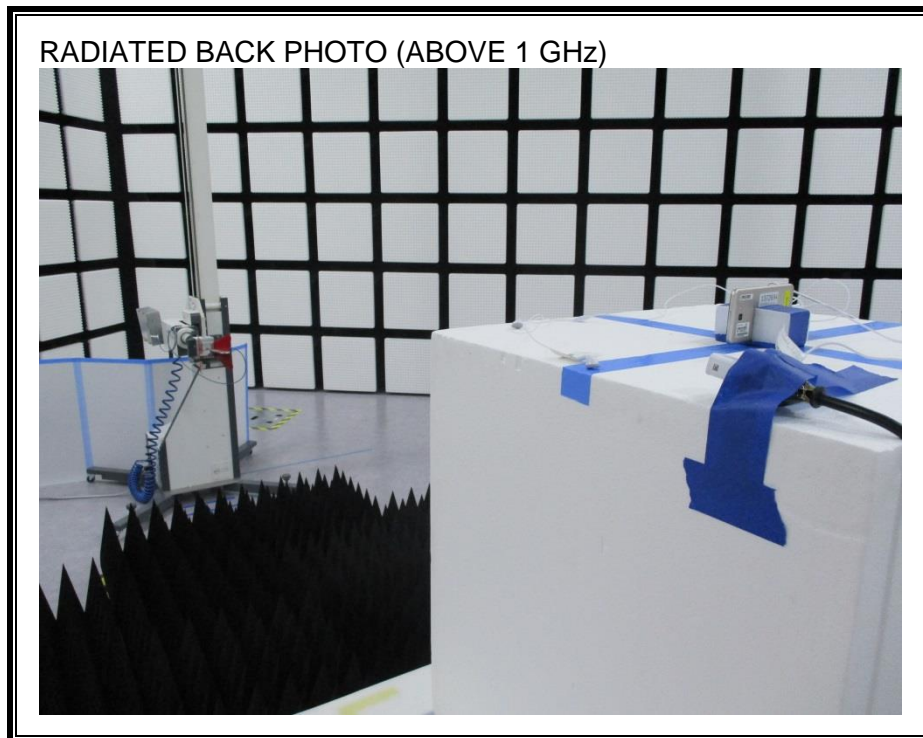

9. SETUP PHOTOS

ANTENNA PORT CONDUCTED RF MEASUREMENT SETUP

RADIATED RF MEASUREMENT SETUP (BELOW 1 GHz)

RADIATED RF MEASUREMENT SETUP (ABOVE 1 GHz)

RADIATED RF MEASUREMENT SETUP FOR PORTABLE CONFIGURATION

POWERLINE CONDUCTED EMISSIONS MEASUREMENT SETUP

END OF REPORT