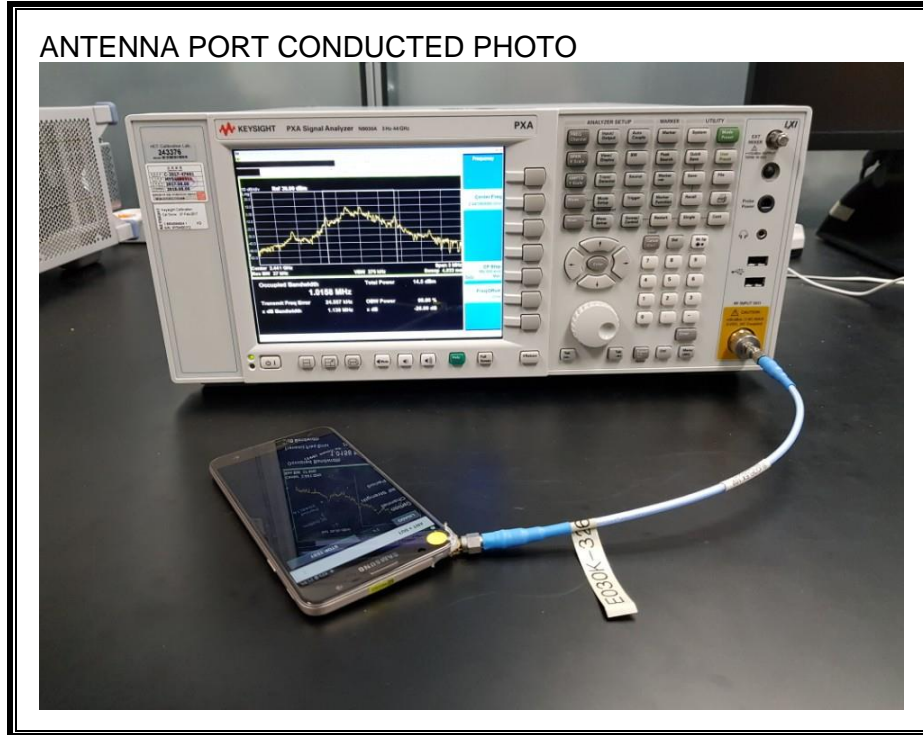

9. SETUP PHOTOS

ANTENNA PORT CONDUCTED RF MEASUREMENT SETUP

RADIATED RF MEASUREMENT SETUP (BELOW 1 GHz)

RADIATED RF MEASUREMENT SETUP (ABOVE 1 GHz)

RADIATED RF MEASUREMENT SETUP FOR PORTABLE CONFIGURATION

POWERLINE CONDUCTED EMISSIONS MEASUREMENT SETUP

END OF REPORT