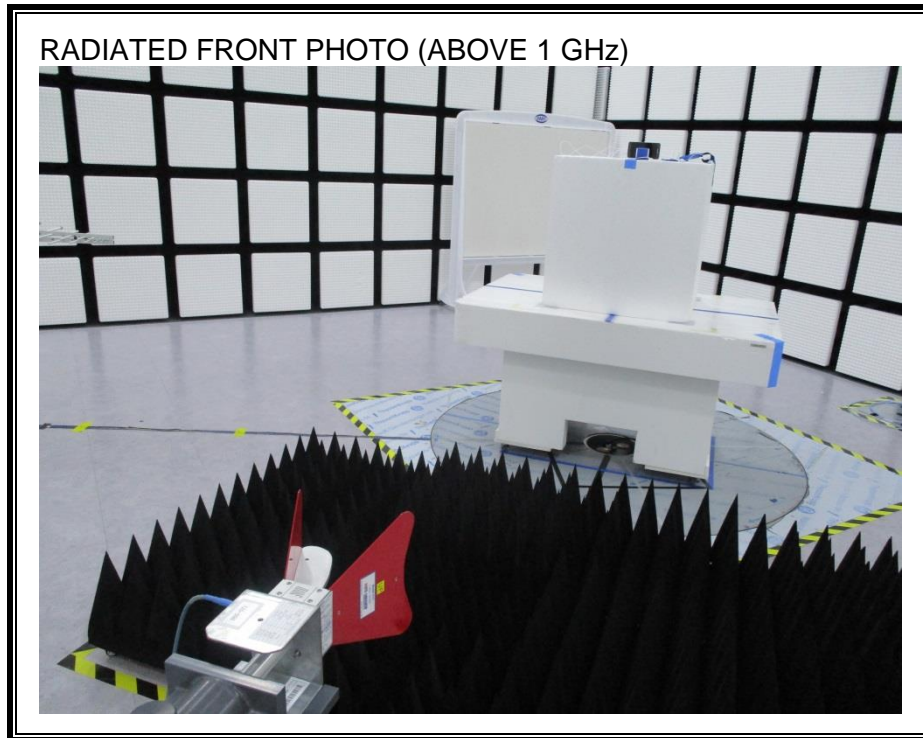

9. SETUP PHOTOS

ANTENNA PORT CONDUCTED RF MEASUREMENT SETUP

RADIATED RF MEASUREMENT SETUP (BELOW 1 GHz)

RADIATED RF MEASUREMENT SETUP (ABOVE 1 GHz)

RADIATED RF MEASUREMENT SETUP FOR PORTABLE CONFIGURATION

POWERLINE CONDUCTED EMISSIONS MEASUREMENT SETUP

END OF REPORT