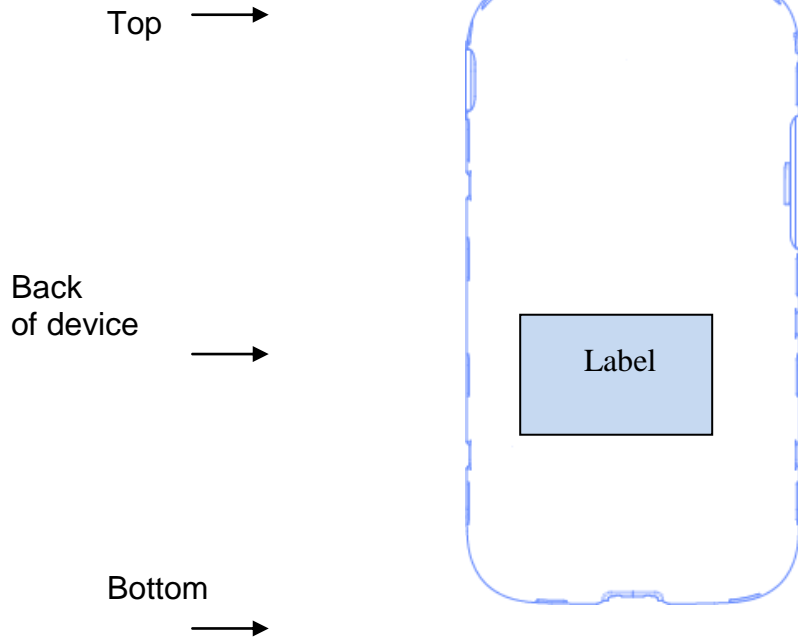

**Label and Location**

Model: SM-G531H/DS  
FCC ID: A3LSMG531H

**Label:**

**Location:**

Phone: Label is placed inside of the battery compartment.