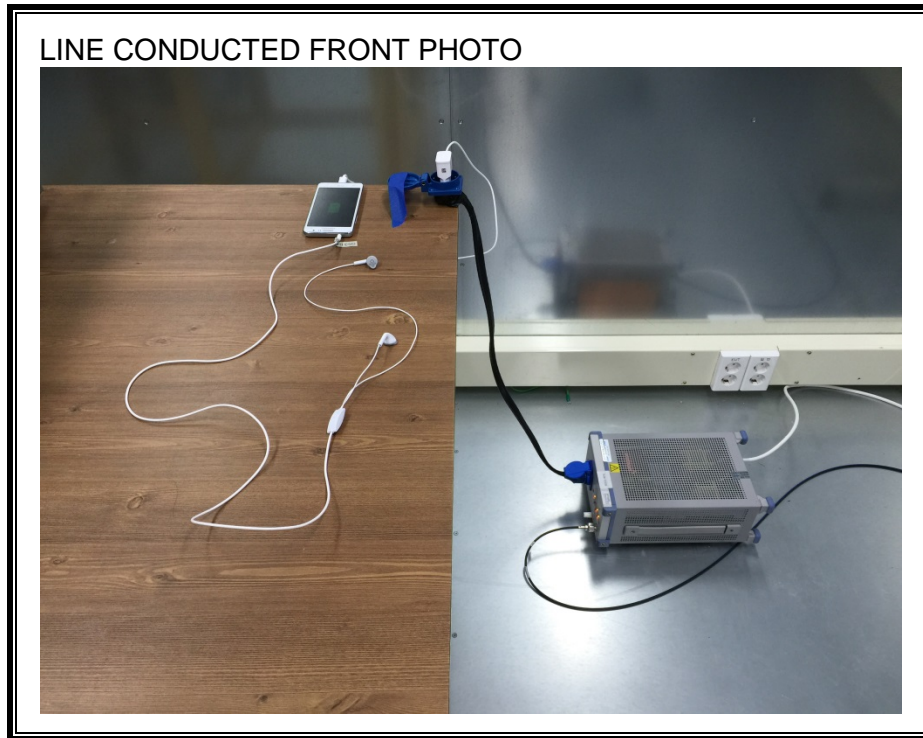

13. SETUP PHOTOS

ANTENNA PORT CONDUCTED RF MEASUREMENT SETUP

RADIATED RF MEASUREMENT SETUP (BELOW 1 GHz)

RADIATED RF MEASUREMENT SETUP (ABOVE 1 GHz)

RADIATED RF MEASUREMENT SETUP FOR PORTABLE CONFIGURATION

POWERLINE CONDUCTED EMISSIONS MEASUREMENT SETUP

END OF REPORT