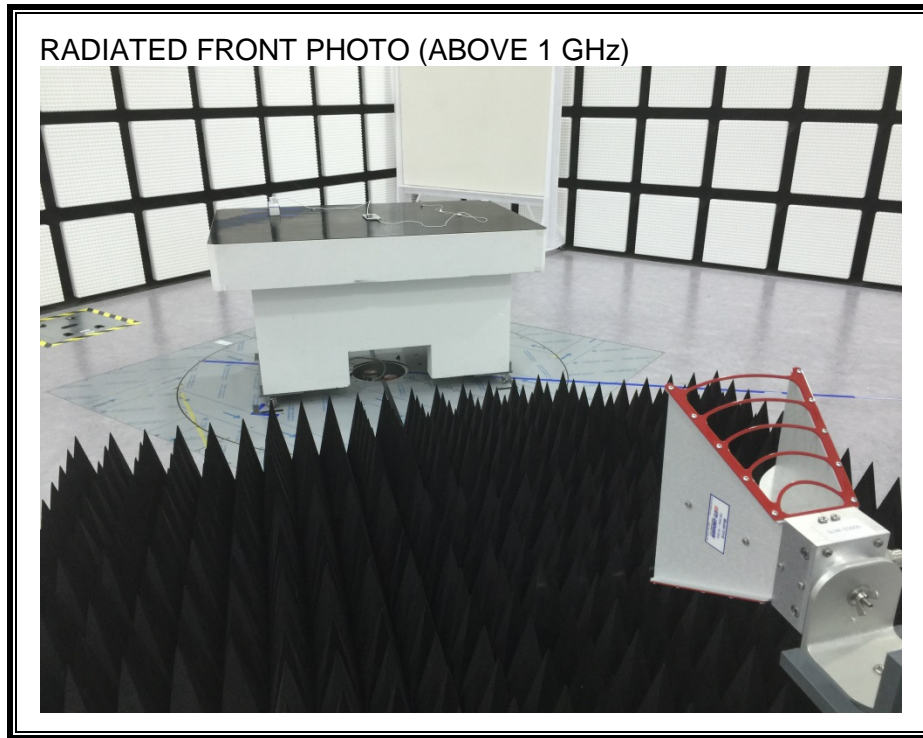

13. SETUP PHOTOS

ANTENNA PORT CONDUCTED RF MEASUREMENT SETUP

RADIATED RF MEASUREMENT SETUP (BELOW 1 GHz)

RADIATED RF MEASUREMENT SETUP (ABOVE 1 GHz)

RADIATED RF MEASUREMENT SETUP FOR PORTABLE CONFIGURATION

POWERLINE CONDUCTED EMISSIONS MEASUREMENT SETUP

END OF REPORT