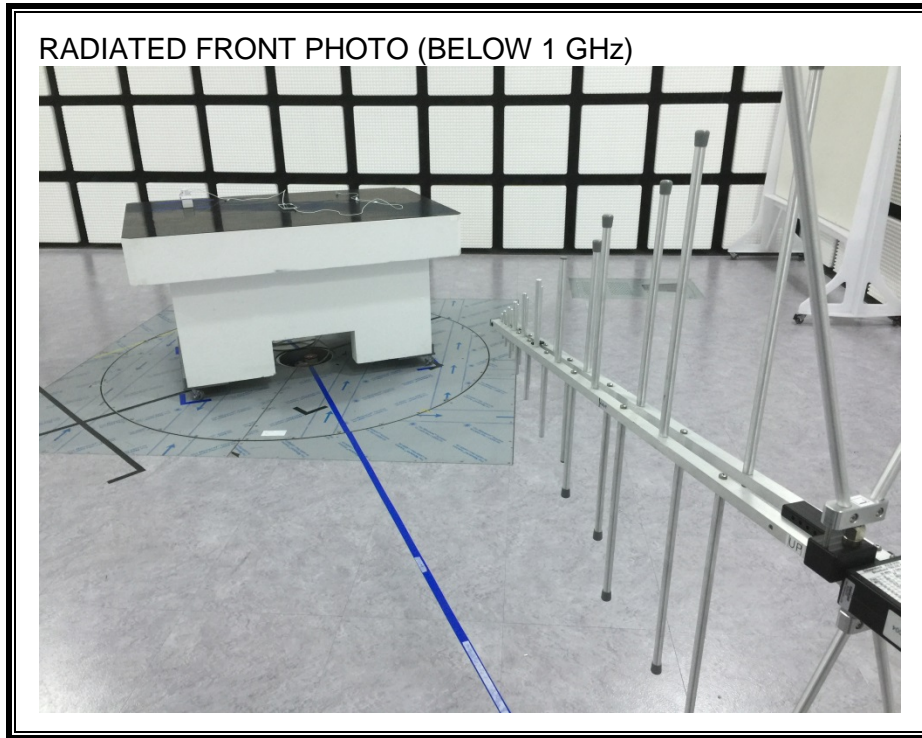

13. SETUP PHOTOS

ANTENNA PORT CONDUCTED RF MEASUREMENT SETUP

RADIATED RF MEASUREMENT SETUP (BELOW 1 GHz)

RADIATED RF MEASUREMENT SETUP (ABOVE 1 GHz)

RADIATED RF MEASUREMENT SETUP FOR PORTABLE CONFIGURATION

POWERLINE CONDUCTED EMISSIONS MEASUREMENT SETUP

END OF REPORT