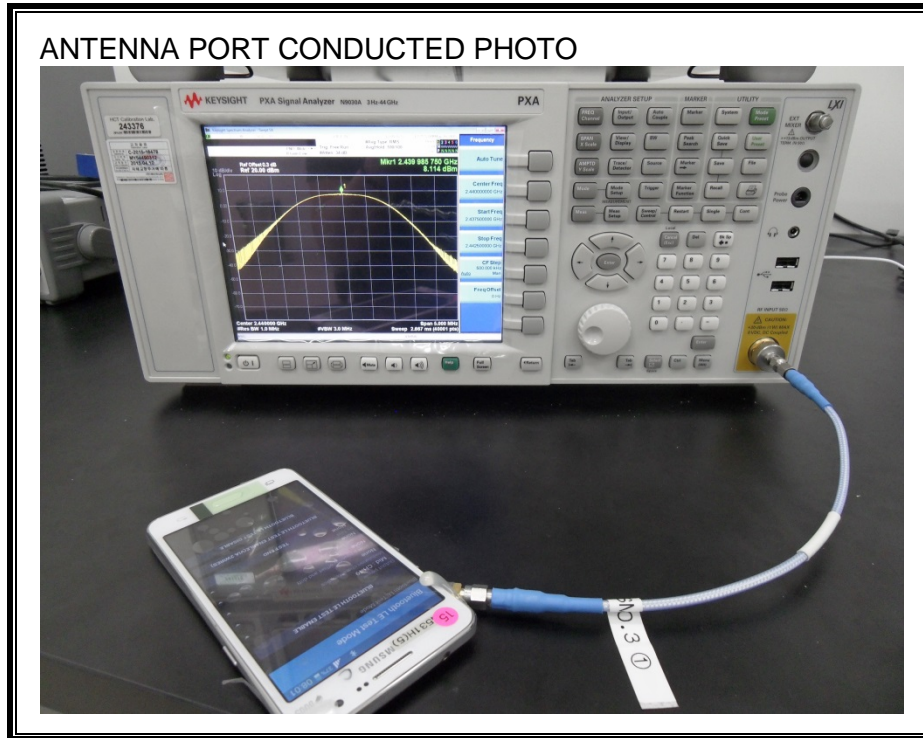

13. SETUP PHOTOS

ANTENNA PORT CONDUCTED RF MEASUREMENT SETUP

RADIATED RF MEASUREMENT SETUP (BELOW 1 GHz)

RADIATED RF MEASUREMENT SETUP (ABOVE 1 GHz)

RADIATED RF MEASUREMENT SETUP FOR PORTABLE CONFIGURATION

POWERLINE CONDUCTED EMISSIONS MEASUREMENT SETUP

END OF REPORT