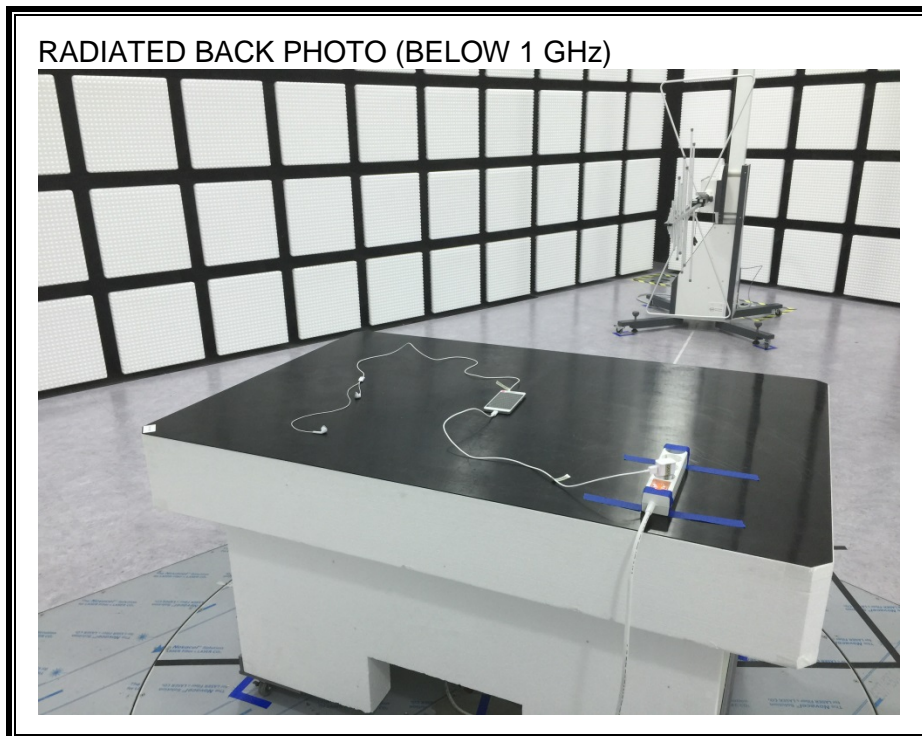

13. SETUP PHOTOS

ANTENNA PORT CONDUCTED RF MEASUREMENT SETUP

RADIATED RF MEASUREMENT SETUP (BELOW 1 GHz)

RADIATED RF MEASUREMENT SETUP (ABOVE 1 GHz)

RADIATED RF MEASUREMENT SETUP FOR PORTABLE CONFIGURATION

POWERLINE CONDUCTED EMISSIONS MEASUREMENT SETUP

END OF REPORT