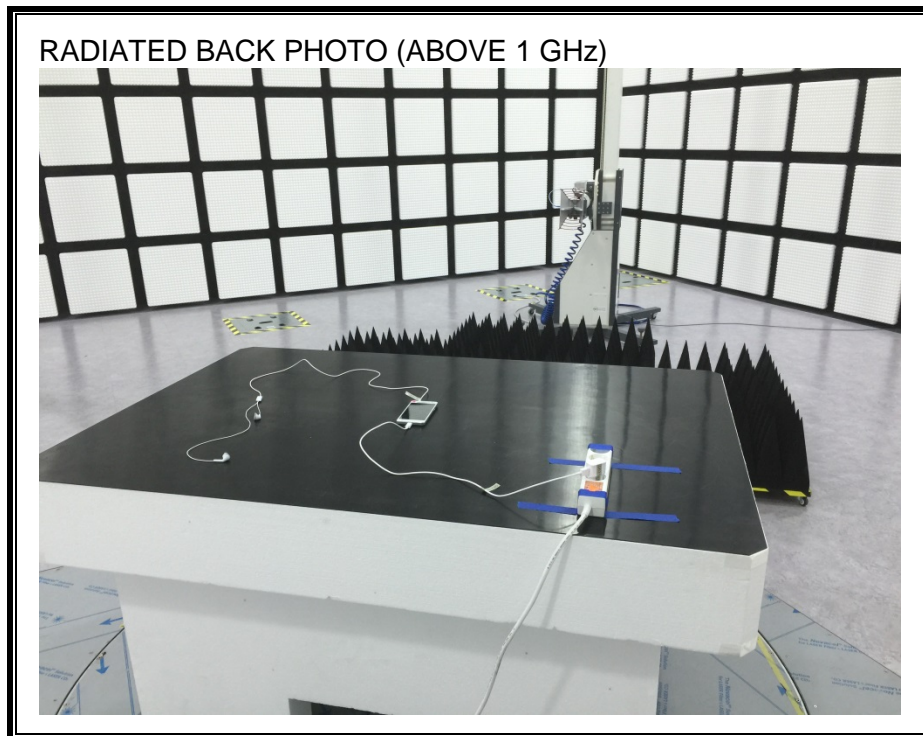

13. SETUP PHOTOS

ANTENNA PORT CONDUCTED RF MEASUREMENT SETUP

RADIATED RF MEASUREMENT SETUP (BELOW 1 GHz)

RADIATED RF MEASUREMENT SETUP (ABOVE 1 GHz)

RADIATED RF MEASUREMENT SETUP FOR PORTABLE CONFIGURATION

POWERLINE CONDUCTED EMISSIONS MEASUREMENT SETUP

END OF REPORT