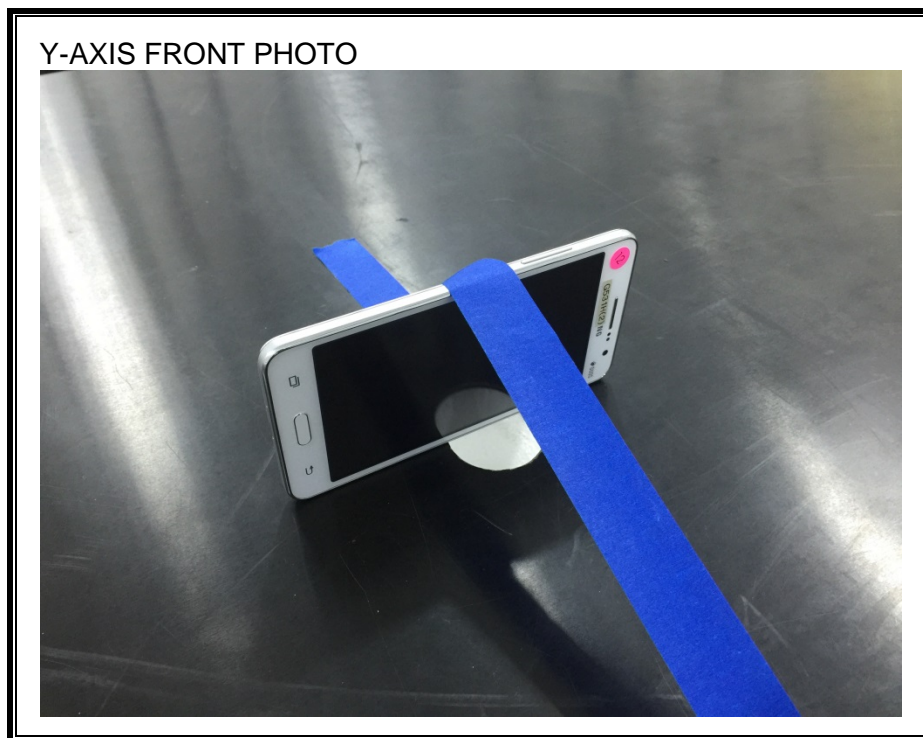

13. SETUP PHOTOS

ANTENNA PORT CONDUCTED RF MEASUREMENT SETUP

RADIATED RF MEASUREMENT SETUP (BELOW 1 GHz)

RADIATED RF MEASUREMENT SETUP (ABOVE 1 GHz)

RADIATED RF MEASUREMENT SETUP FOR PORTABLE CONFIGURATION

POWERLINE CONDUCTED EMISSIONS MEASUREMENT SETUP

END OF REPORT