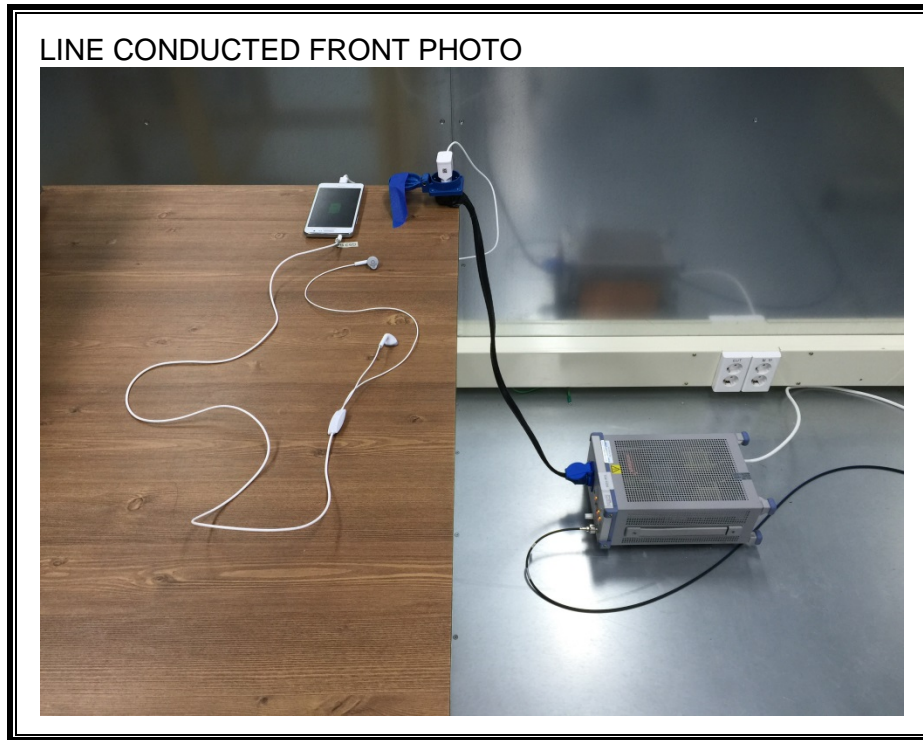

13. SETUP PHOTOS

ANTENNA PORT CONDUCTED RF MEASUREMENT SETUP

RADIATED RF MEASUREMENT SETUP (BELOW 1 GHz)

RADIATED RF MEASUREMENT SETUP (ABOVE 1 GHz)

RADIATED RF MEASUREMENT SETUP FOR PORTABLE CONFIGURATION

POWERLINE CONDUCTED EMISSIONS MEASUREMENT SETUP

END OF REPORT