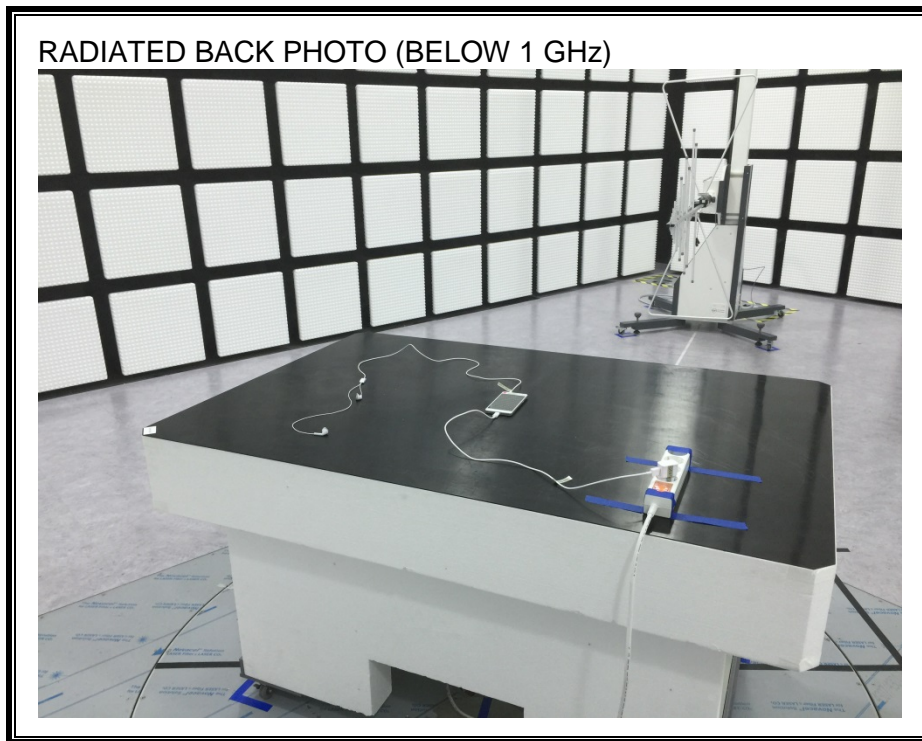

13. SETUP PHOTOS

ANTENNA PORT CONDUCTED RF MEASUREMENT SETUP

RADIATED RF MEASUREMENT SETUP (BELOW 1 GHz)

RADIATED RF MEASUREMENT SETUP (ABOVE 1 GHz)

RADIATED RF MEASUREMENT SETUP FOR PORTABLE CONFIGURATION

POWERLINE CONDUCTED EMISSIONS MEASUREMENT SETUP

END OF REPORT