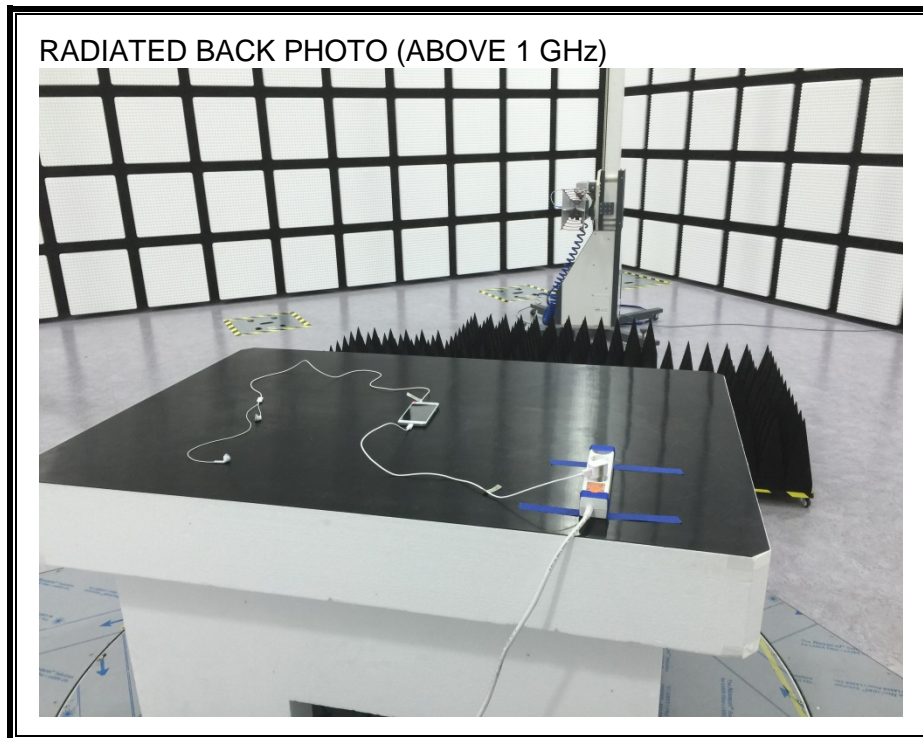

13. SETUP PHOTOS

ANTENNA PORT CONDUCTED RF MEASUREMENT SETUP

RADIATED RF MEASUREMENT SETUP (BELOW 1 GHz)

RADIATED RF MEASUREMENT SETUP (ABOVE 1 GHz)

RADIATED RF MEASUREMENT SETUP FOR PORTABLE CONFIGURATION

POWERLINE CONDUCTED EMISSIONS MEASUREMENT SETUP

END OF REPORT