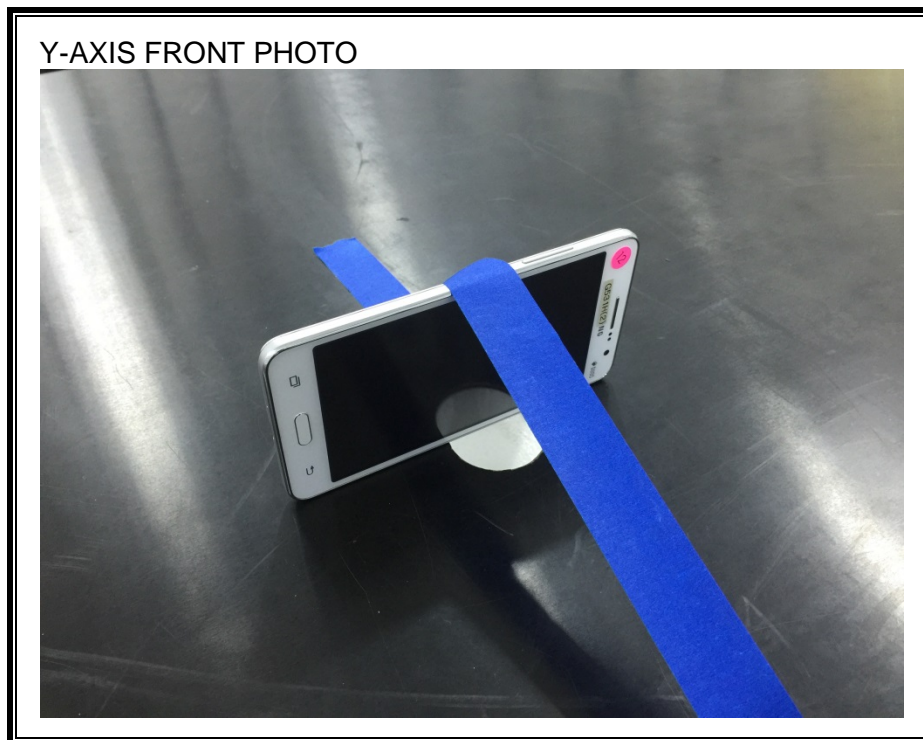

13. SETUP PHOTOS

ANTENNA PORT CONDUCTED RF MEASUREMENT SETUP

RADIATED RF MEASUREMENT SETUP (BELOW 1 GHz)

RADIATED RF MEASUREMENT SETUP (ABOVE 1 GHz)

RADIATED RF MEASUREMENT SETUP FOR PORTABLE CONFIGURATION

POWERLINE CONDUCTED EMISSIONS MEASUREMENT SETUP

END OF REPORT