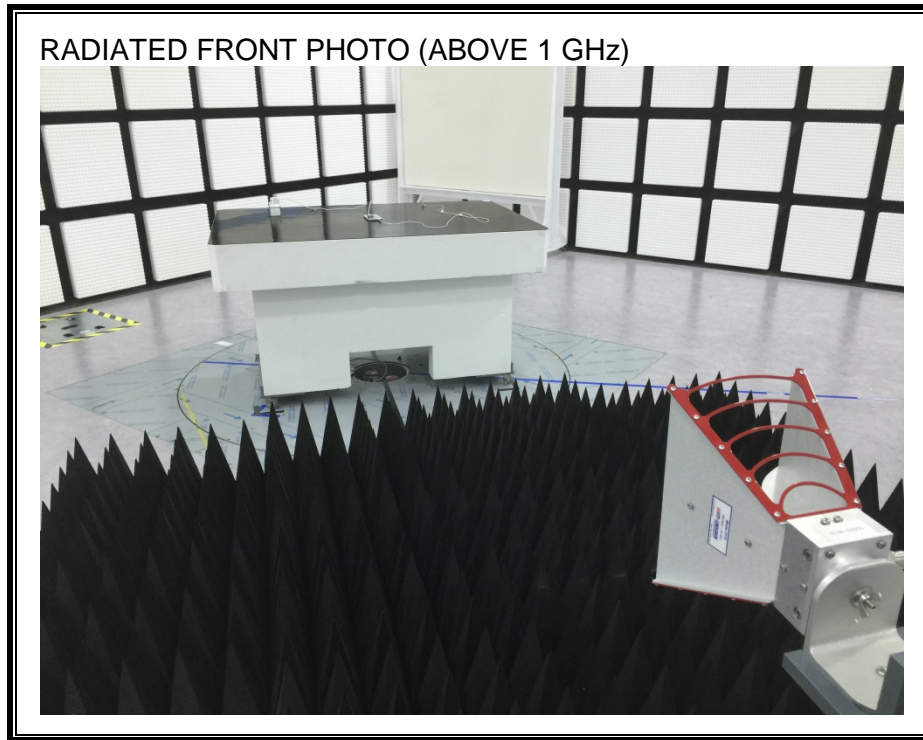

13. SETUP PHOTOS

ANTENNA PORT CONDUCTED RF MEASUREMENT SETUP

RADIATED RF MEASUREMENT SETUP (BELOW 1 GHz)

RADIATED RF MEASUREMENT SETUP (ABOVE 1 GHz)

RADIATED RF MEASUREMENT SETUP FOR PORTABLE CONFIGURATION

POWERLINE CONDUCTED EMISSIONS MEASUREMENT SETUP

END OF REPORT