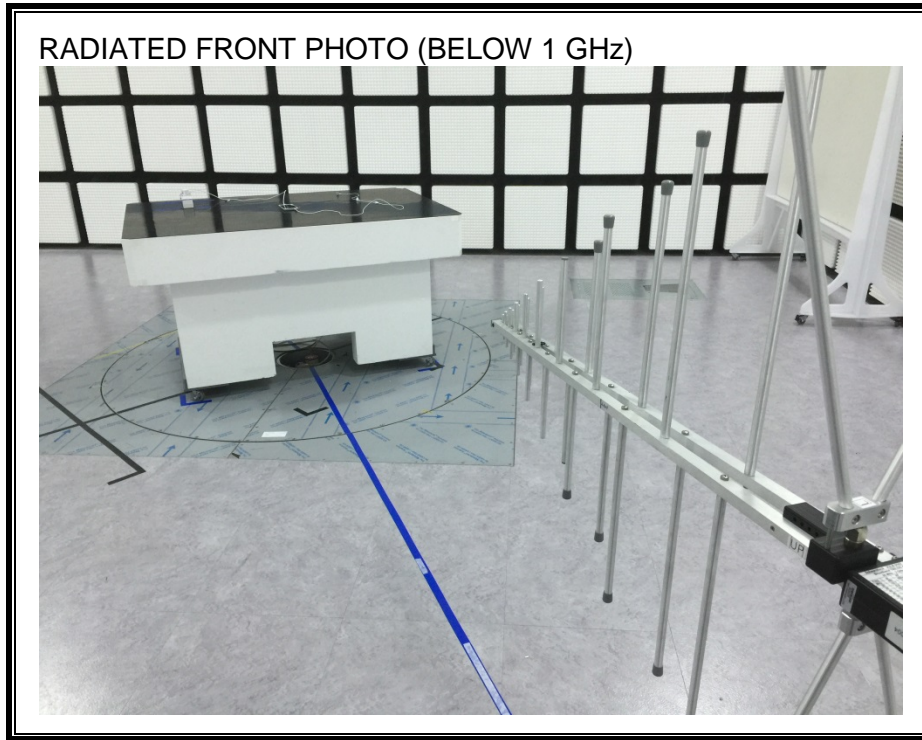

13. SETUP PHOTOS

ANTENNA PORT CONDUCTED RF MEASUREMENT SETUP

RADIATED RF MEASUREMENT SETUP (BELOW 1 GHz)

RADIATED RF MEASUREMENT SETUP (ABOVE 1 GHz)

RADIATED RF MEASUREMENT SETUP FOR PORTABLE CONFIGURATION

POWERLINE CONDUCTED EMISSIONS MEASUREMENT SETUP

END OF REPORT