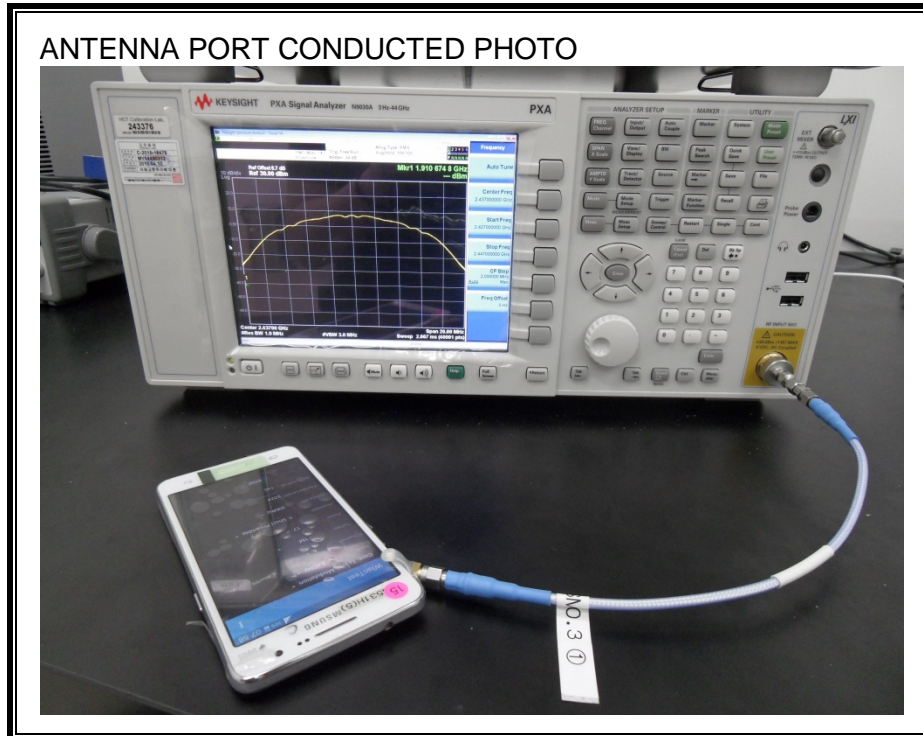

13. SETUP PHOTOS

ANTENNA PORT CONDUCTED RF MEASUREMENT SETUP

RADIATED RF MEASUREMENT SETUP (BELOW 1 GHz)

RADIATED RF MEASUREMENT SETUP (ABOVE 1 GHz)

RADIATED RF MEASUREMENT SETUP FOR PORTABLE CONFIGURATION

POWERLINE CONDUCTED EMISSIONS MEASUREMENT SETUP

END OF REPORT