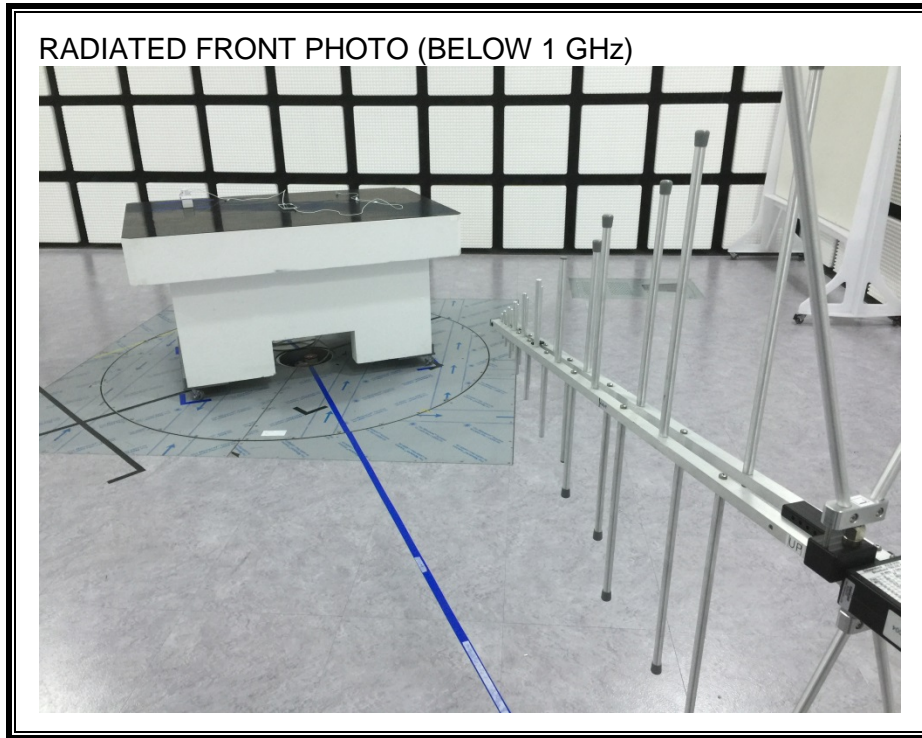

12. SETUP PHOTOS

ANTENNA PORT CONDUCTED RF MEASUREMENT SETUP

RADIATED RF MEASUREMENT SETUP (BELOW 1 GHz)

RADIATED RF MEASUREMENT SETUP (ABOVE 1 GHz)

RADIATED RF MEASUREMENT SETUP FOR PORTABLE CONFIGURATION

ENVIRONMENTAL CHAMBER PHOTO

END OF REPORT