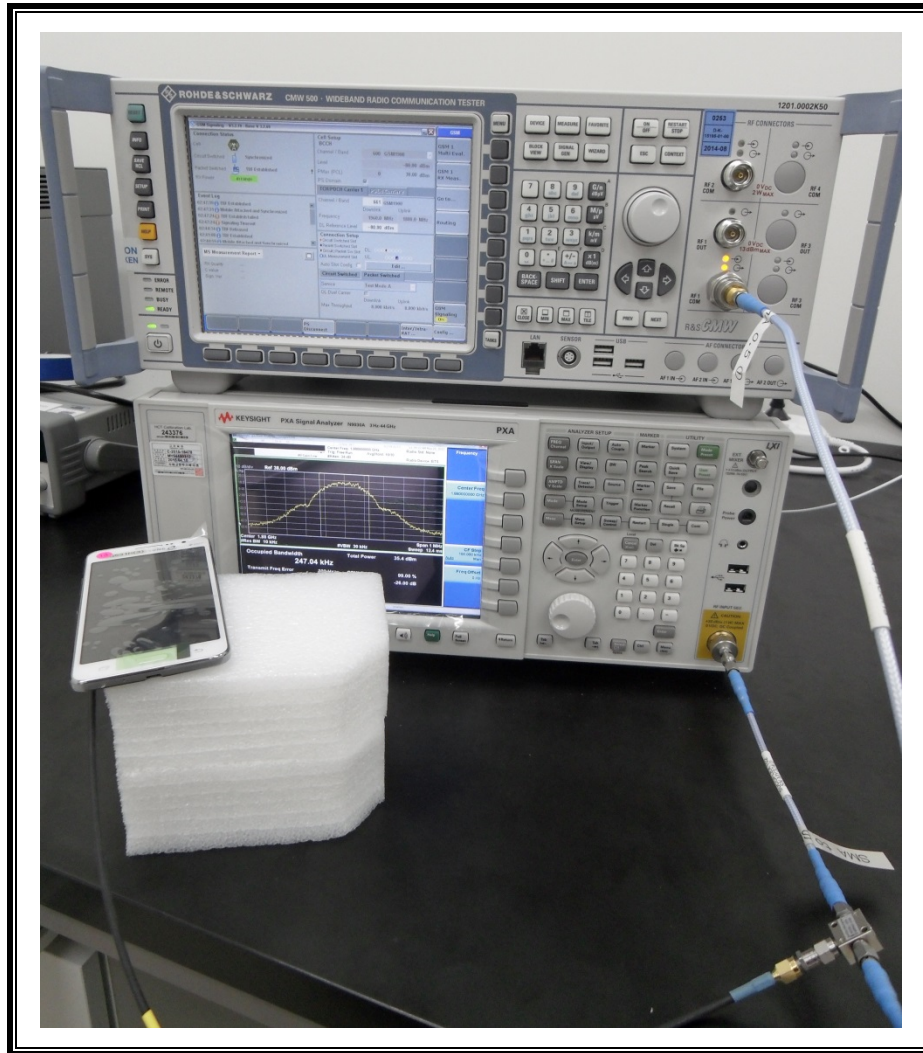

12. SETUP PHOTOS

ANTENNA PORT CONDUCTED RF MEASUREMENT SETUP

RADIATED RF MEASUREMENT SETUP (BELOW 1 GHz)

RADIATED RF MEASUREMENT SETUP (ABOVE 1 GHz)

RADIATED RF MEASUREMENT SETUP FOR PORTABLE CONFIGURATION

ENVIRONMENTAL CHAMBER PHOTO

END OF REPORT