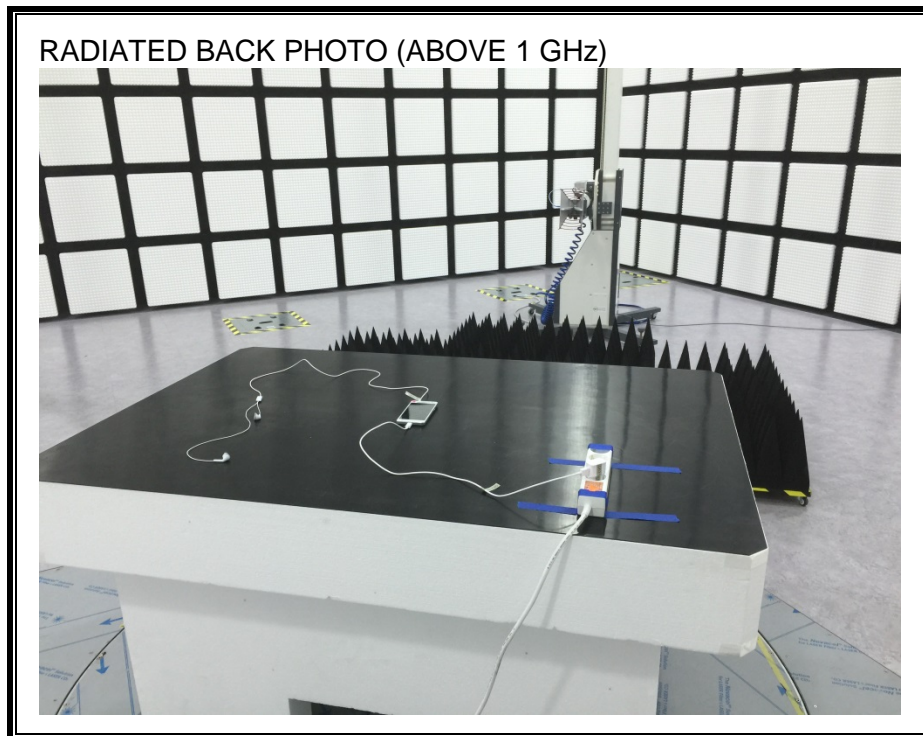

12. SETUP PHOTOS

ANTENNA PORT CONDUCTED RF MEASUREMENT SETUP

RADIATED RF MEASUREMENT SETUP (BELOW 1 GHz)

RADIATED RF MEASUREMENT SETUP (ABOVE 1 GHz)

RADIATED RF MEASUREMENT SETUP FOR PORTABLE CONFIGURATION

ENVIRONMENTAL CHAMBER PHOTO

END OF REPORT