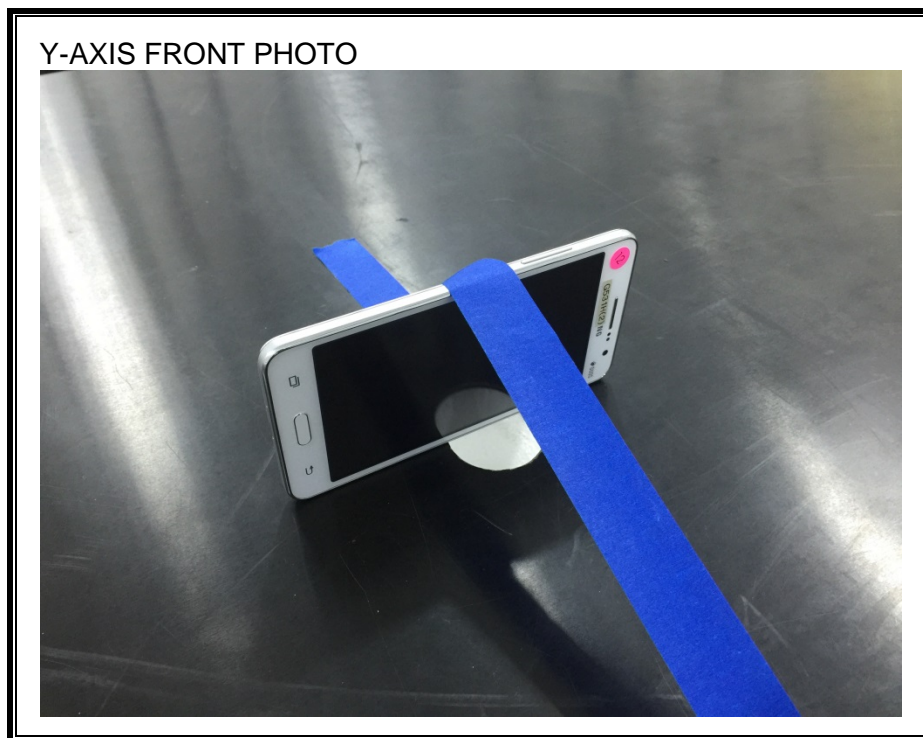

12. SETUP PHOTOS

ANTENNA PORT CONDUCTED RF MEASUREMENT SETUP

RADIATED RF MEASUREMENT SETUP (BELOW 1 GHz)

RADIATED RF MEASUREMENT SETUP (ABOVE 1 GHz)

RADIATED RF MEASUREMENT SETUP FOR PORTABLE CONFIGURATION

ENVIRONMENTAL CHAMBER PHOTO

END OF REPORT