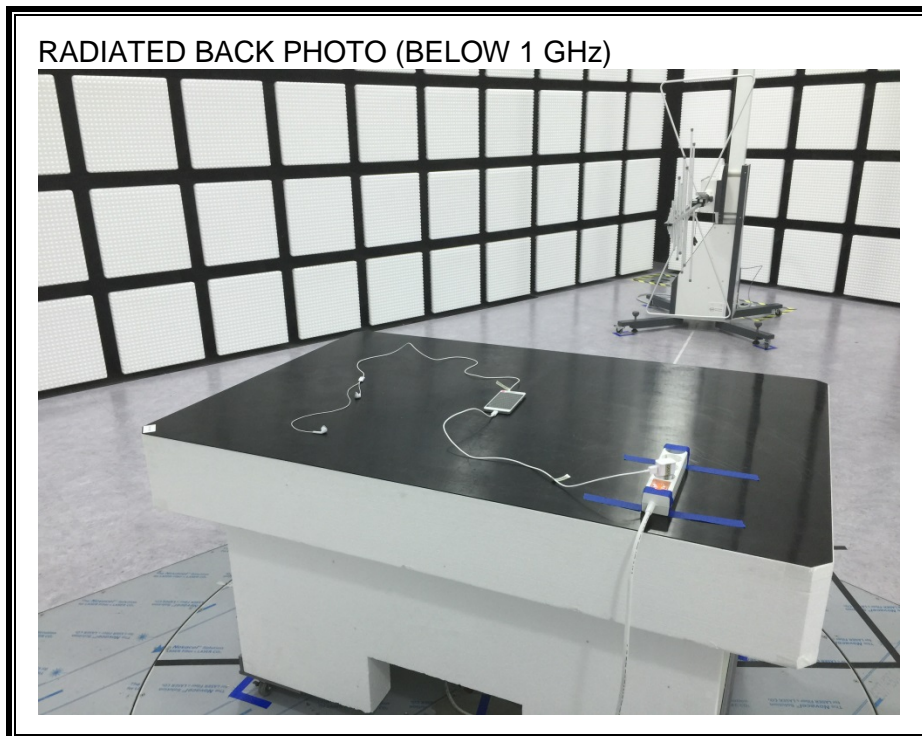

12. SETUP PHOTOS

ANTENNA PORT CONDUCTED RF MEASUREMENT SETUP

RADIATED RF MEASUREMENT SETUP (BELOW 1 GHz)

RADIATED RF MEASUREMENT SETUP (ABOVE 1 GHz)

RADIATED RF MEASUREMENT SETUP FOR PORTABLE CONFIGURATION

ENVIRONMENTAL CHAMBER PHOTO

END OF REPORT