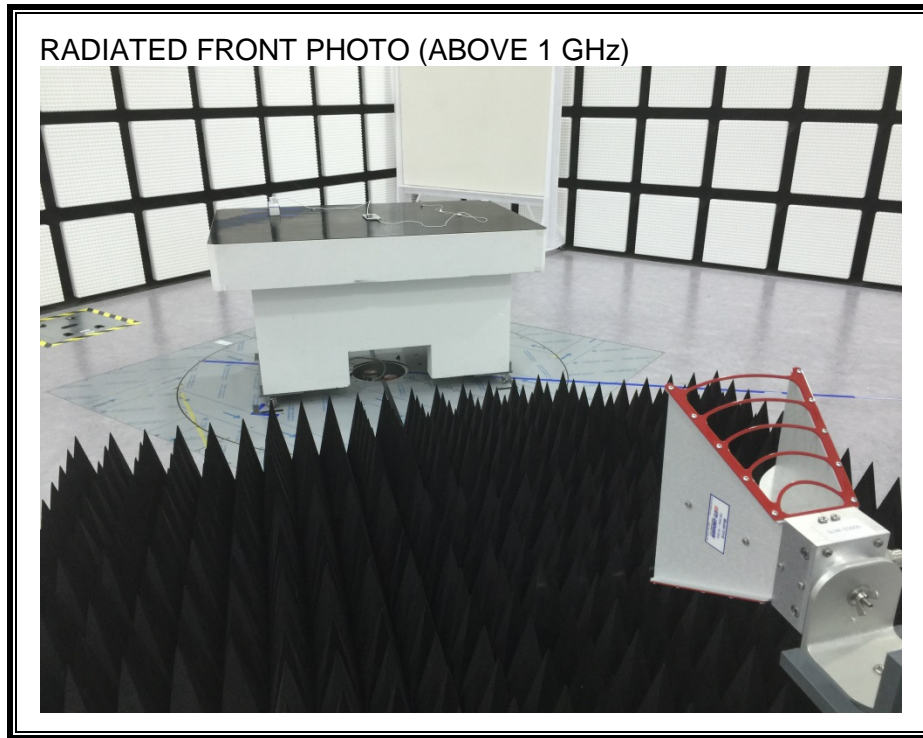

12. SETUP PHOTOS

ANTENNA PORT CONDUCTED RF MEASUREMENT SETUP

RADIATED RF MEASUREMENT SETUP (BELOW 1 GHz)

RADIATED RF MEASUREMENT SETUP (ABOVE 1 GHz)

RADIATED RF MEASUREMENT SETUP FOR PORTABLE CONFIGURATION

ENVIRONMENTAL CHAMBER PHOTO

END OF REPORT