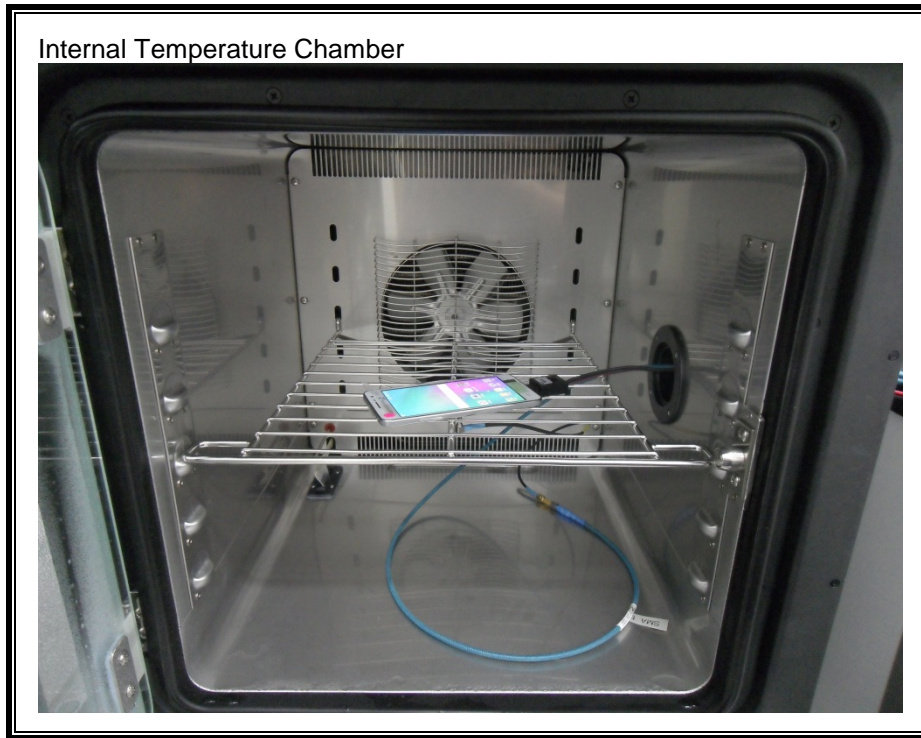

12. SETUP PHOTOS

ANTENNA PORT CONDUCTED RF MEASUREMENT SETUP

RADIATED RF MEASUREMENT SETUP (BELOW 1 GHz)

RADIATED RF MEASUREMENT SETUP (ABOVE 1 GHz)

RADIATED RF MEASUREMENT SETUP FOR PORTABLE CONFIGURATION

ENVIRONMENTAL CHAMBER PHOTO

END OF REPORT