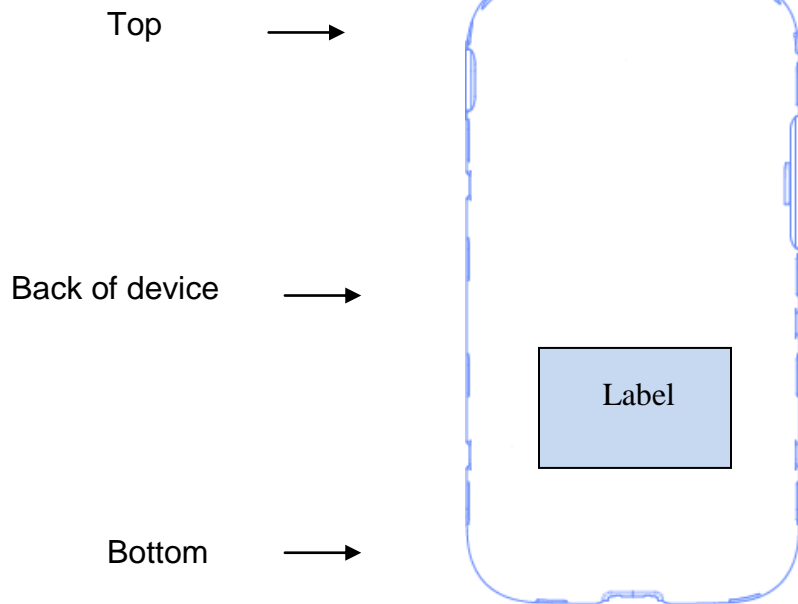

Label and Location

Model: SM-G530FZ
FCC ID: A3LSMG530FZ

Label:

Location:

Phone: Label is placed inside of the battery compartment.