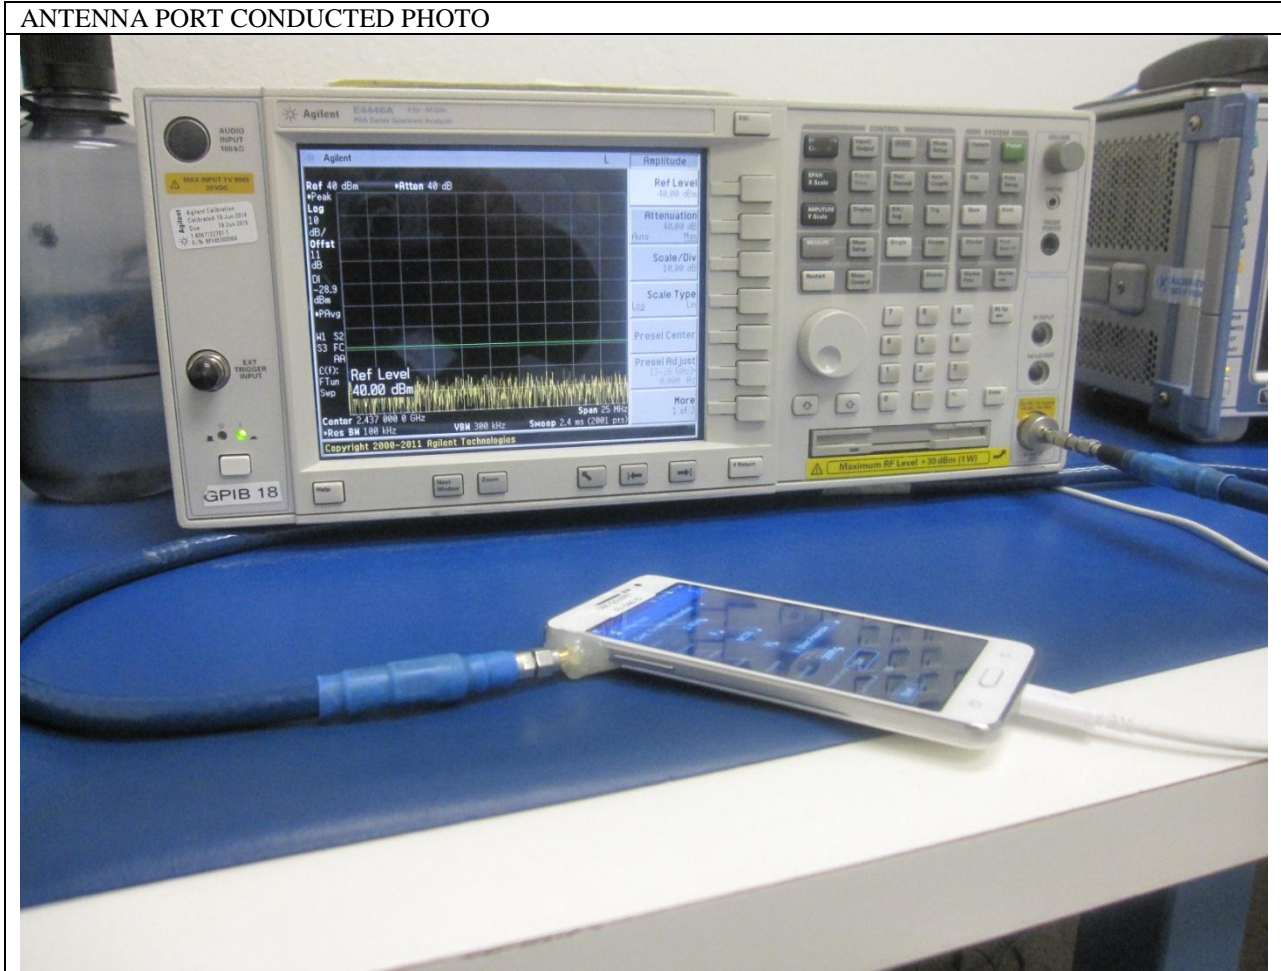

12. SETUP PHOTOS

ANTENNA PORT CONDUCTED RF MEASUREMENT SETUP

ANTENNA PORT CONDUCTED PHOTO

RADIATED RF MEASUREMENT SETUP (BELOW 1 GHz)

RADIATED FRONT=PHOTO (BELOW 1 GHz)

RADIATED BACK PHOTO (BELOW 1 GHz)

RADIATED RF MEASUREMENT SETUP (ABOVE 1 GHz)

RADIATED FRONT PHOTO (ABOVE 1 GHz)

RADIATED BACK PHOTO (ABOVE 1 GHz)

RADIATED RF MEASUREMENT SETUP FOR PORTABLE CONFIGURATION

X-AXIS FRONT PHOTO

Y-AXIS FRONT PHOTO

Z-AXIS FRONT PHOTO

POWERLINE CONDUCTED EMISSIONS MEASUREMENT SETUP

LINE CONDUCTED FRONT PHOTO

LINE CONDUCTED BACK PHOTO

END OF REPORT