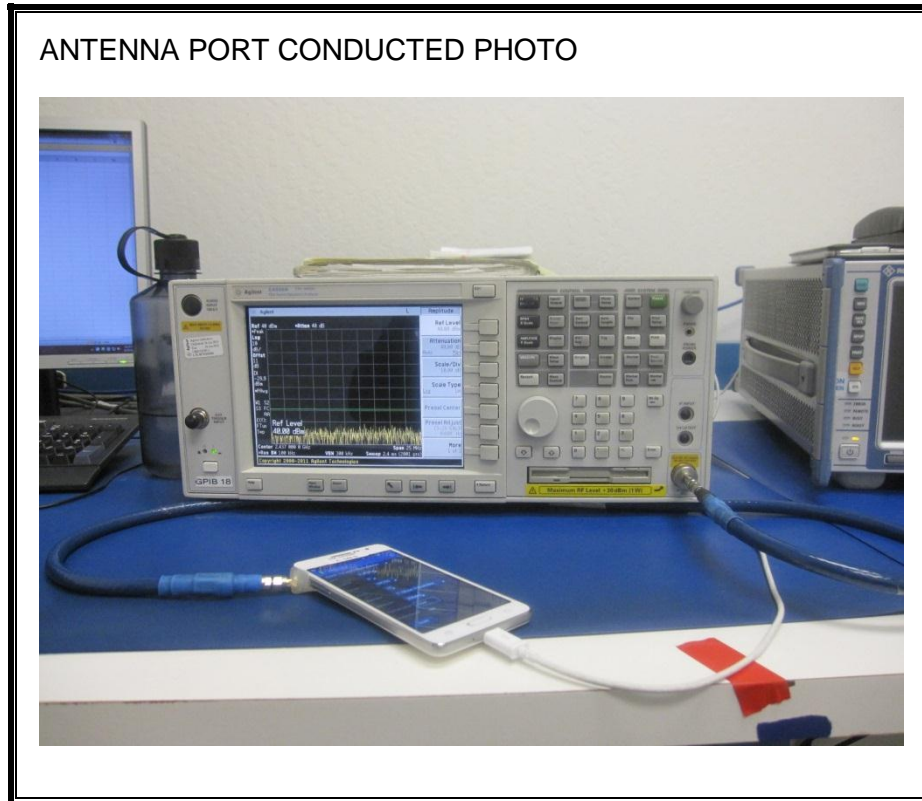

11. SETUP PHOTOS

ANTENNA PORT CONDUCTED RF MEASUREMENT SETUP

RADIATED RF MEASUREMENT SETUP (BELOW 1 GHz)

RADIATED RF MEASUREMENT SETUP (ABOVE 1 GHz)

RADIATED RF MEASUREMENT SETUP FOR PORTABLE CONFIGURATION

X-AXIS FRONT PHOTO

Y-AXIS FRONT PHOTO

Z-AXIS FRONT PHOTO

POWERLINE CONDUCTED EMISSIONS MEASUREMENT SETUP

LINE CONDUCTED FRONT PHOTO

LINE CONDUCTED BACK PHOTO

END OF REPORT