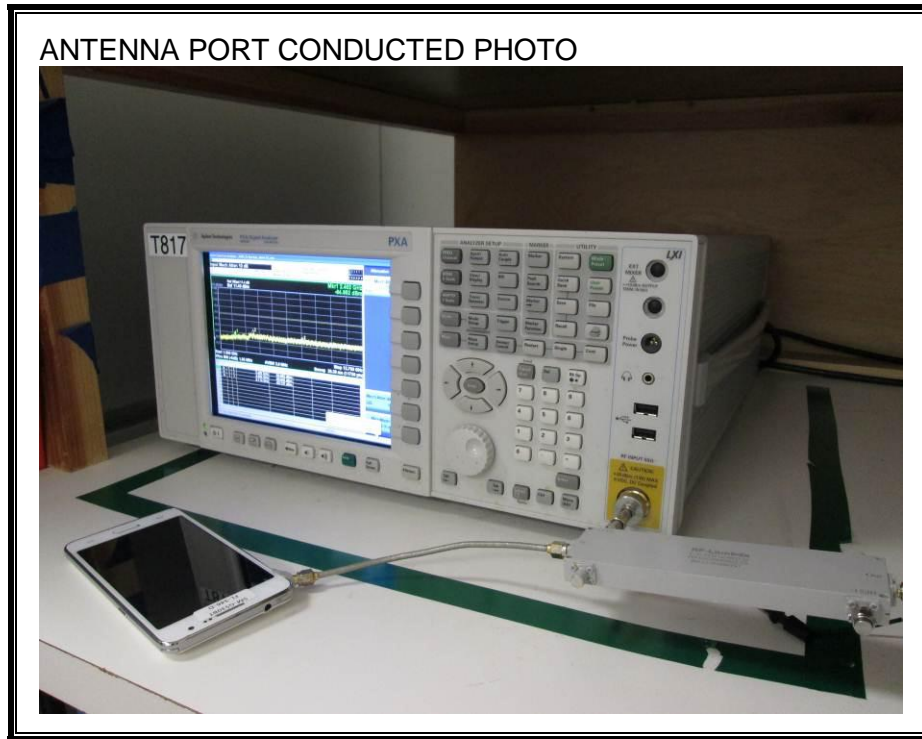

11. SETUP PHOTOS

ANTENNA PORT CONDUCTED RF MEASUREMENT SETUP

RADIATED RF MEASUREMENT SETUP (BELOW 1 GHz)

RADIATED FRONT PHOTO (BELOW 1 GHz)

RADIATED BACK PHOTO (BELOW 1 GHz)

RADIATED RF MEASUREMENT SETUP (ABOVE 1 GHz)

RADIATED RF MEASUREMENT SETUP FOR PORTABLE CONFIGURATION

X-AXIS FRONT PHOTO

Y-AXIS FRONT PHOTO

POWERLINE CONDUCTED EMISSIONS MEASUREMENT SETUP

END OF REPORT