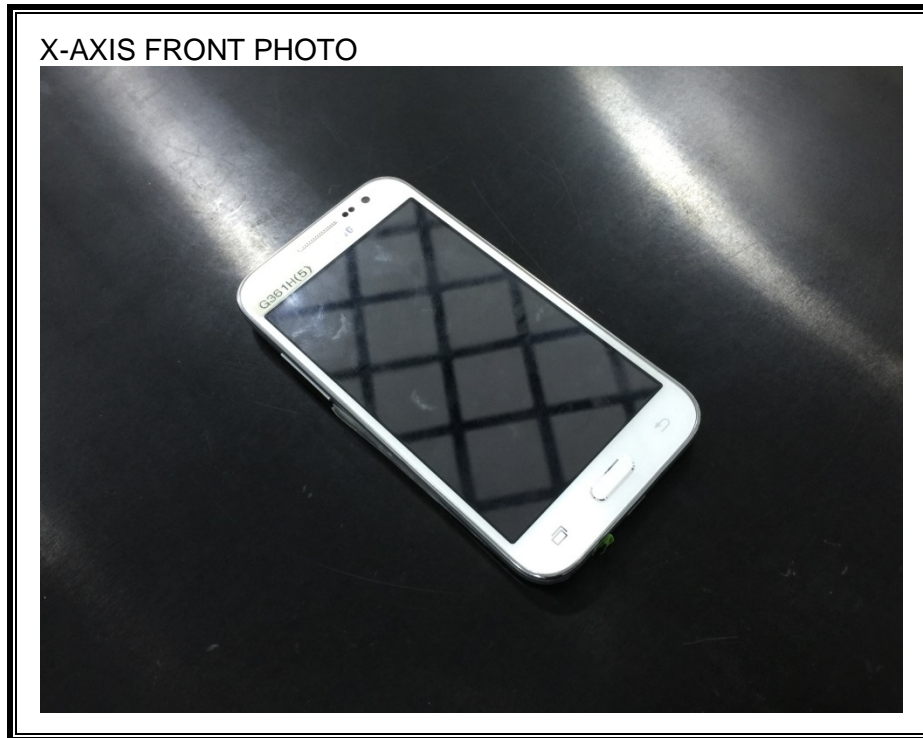

#### ANTENNA PORT CONDUCTED RF MEASUREMENT SETUP

**RADIATED RF MEASUREMENT SETUP (BELOW 1 GHz)**

**RADIATED RF MEASUREMENT SETUP (ABOVE 1 GHz)**

**RADIATED RF MEASUREMENT SETUP FOR PORTABLE CONFIGURATION**