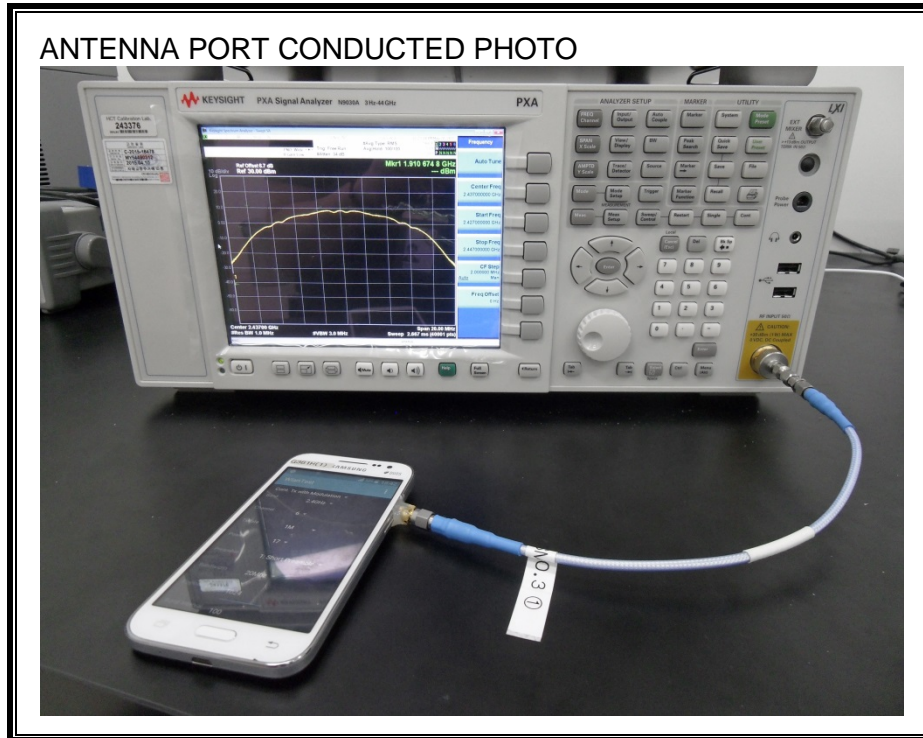

#### ANTENNA PORT CONDUCTED RF MEASUREMENT SETUP

**RADIATED RF MEASUREMENT SETUP (BELOW 1 GHz)**

**RADIATED RF MEASUREMENT SETUP (ABOVE 1 GHz)**

**RADIATED RF MEASUREMENT SETUP FOR PORTABLE CONFIGURATION**

**POWERLINE CONDUCTED EMISSIONS MEASUREMENT SETUP**

**END OF REPORT**