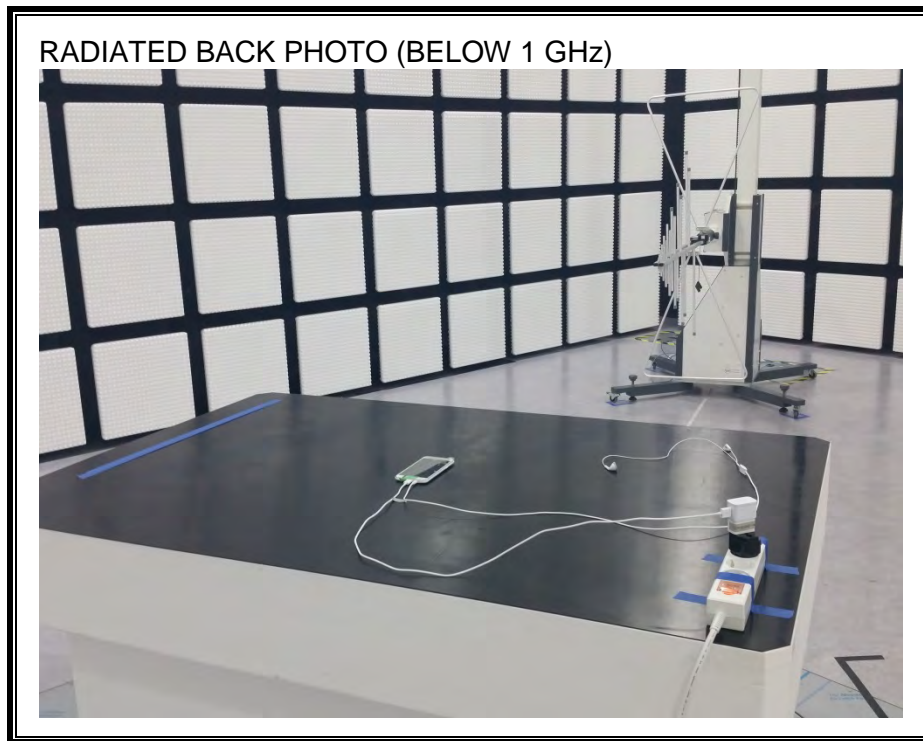

13. SETUP PHOTOS

ANTENNA PORT CONDUCTED RF MEASUREMENT SETUP

RADIATED RF MEASUREMENT SETUP (BELOW 1 GHz)

RADIATED RF MEASUREMENT SETUP (ABOVE 1 GHz)

RADIATED RF MEASUREMENT SETUP FOR PORTABLE CONFIGURATION

POWERLINE CONDUCTED EMISSIONS MEASUREMENT SETUP

END OF REPORT