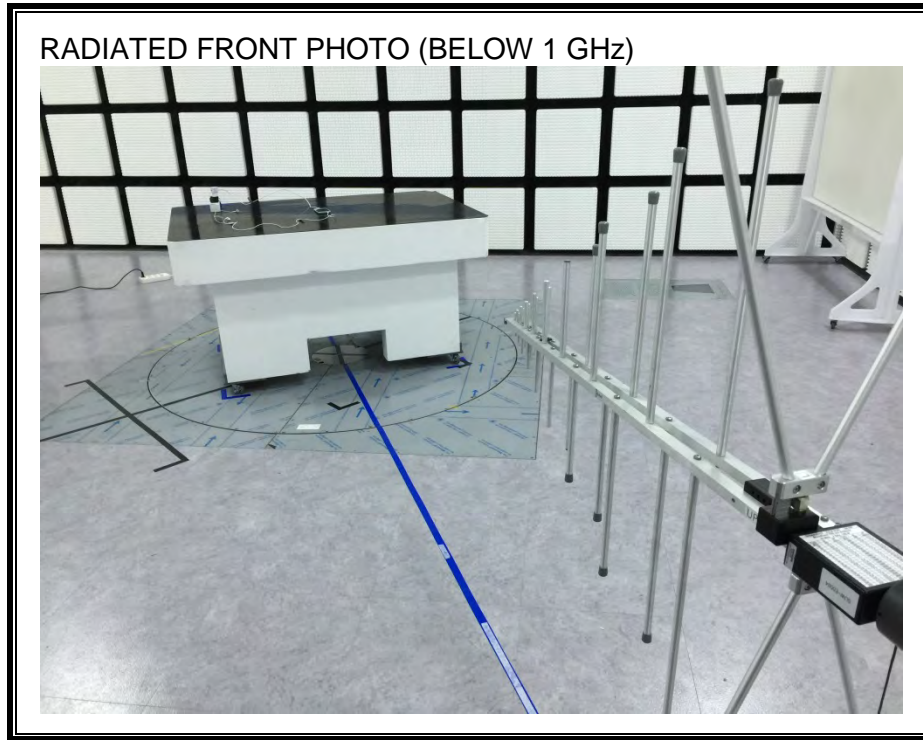

13. SETUP PHOTOS

ANTENNA PORT CONDUCTED RF MEASUREMENT SETUP

RADIATED RF MEASUREMENT SETUP (BELOW 1 GHz)

RADIATED RF MEASUREMENT SETUP (ABOVE 1 GHz)

RADIATED RF MEASUREMENT SETUP FOR PORTABLE CONFIGURATION

POWERLINE CONDUCTED EMISSIONS MEASUREMENT SETUP

END OF REPORT