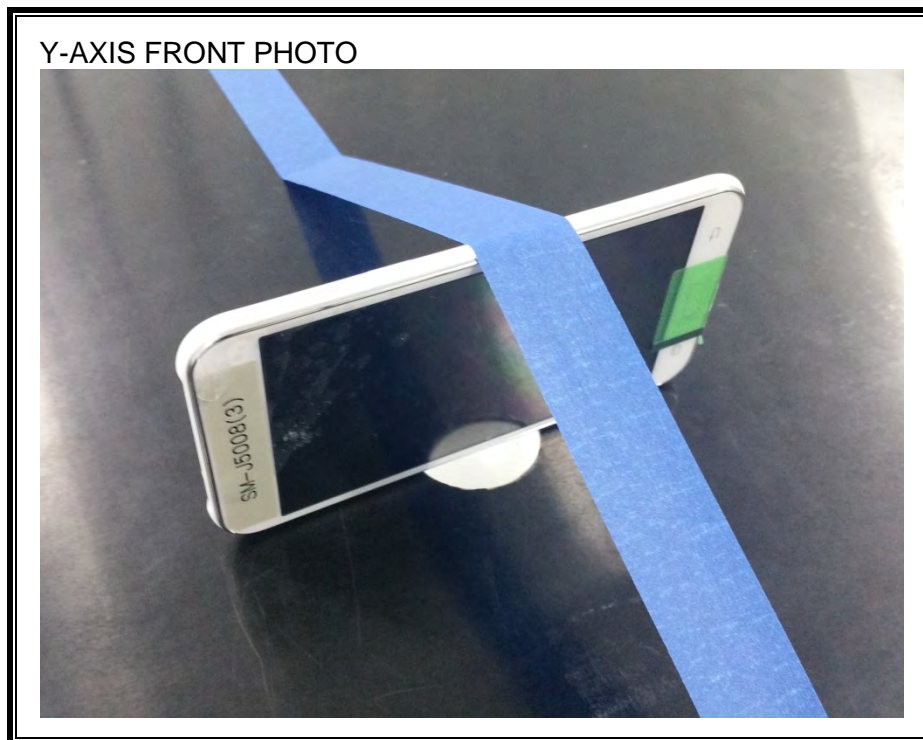

13. SETUP PHOTOS

ANTENNA PORT CONDUCTED RF MEASUREMENT SETUP

RADIATED RF MEASUREMENT SETUP (BELOW 1 GHz)

RADIATED RF MEASUREMENT SETUP (ABOVE 1 GHz)

RADIATED RF MEASUREMENT SETUP FOR PORTABLE CONFIGURATION

POWERLINE CONDUCTED EMISSIONS MEASUREMENT SETUP

END OF REPORT