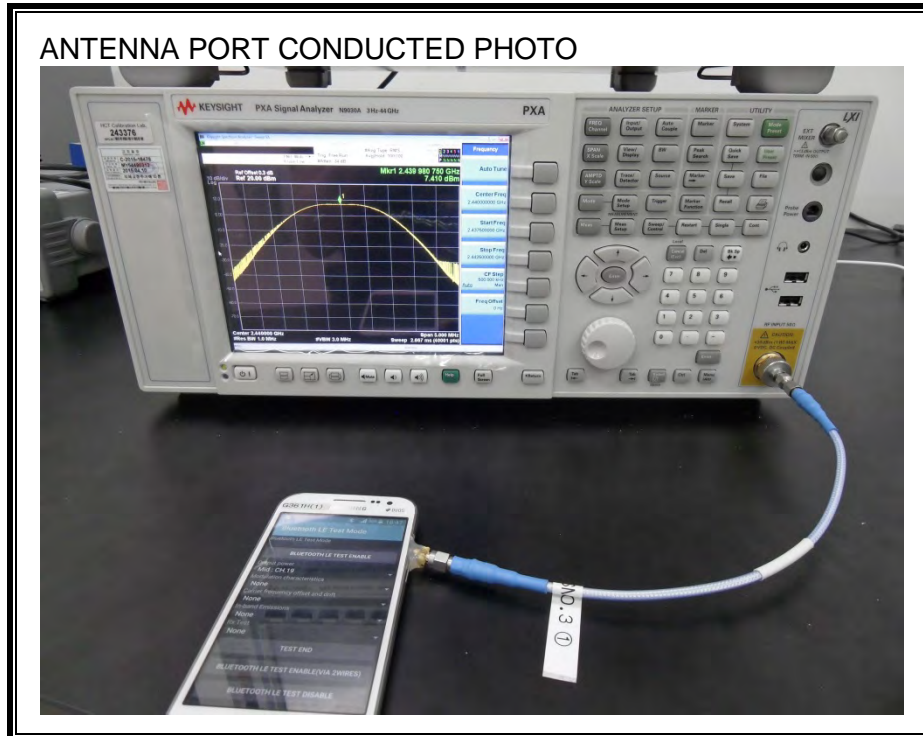

13. SETUP PHOTOS

ANTENNA PORT CONDUCTED RF MEASUREMENT SETUP

RADIATED RF MEASUREMENT SETUP (BELOW 1 GHz)

RADIATED RF MEASUREMENT SETUP (ABOVE 1 GHz)

RADIATED RF MEASUREMENT SETUP FOR PORTABLE CONFIGURATION

POWERLINE CONDUCTED EMISSIONS MEASUREMENT SETUP

END OF REPORT