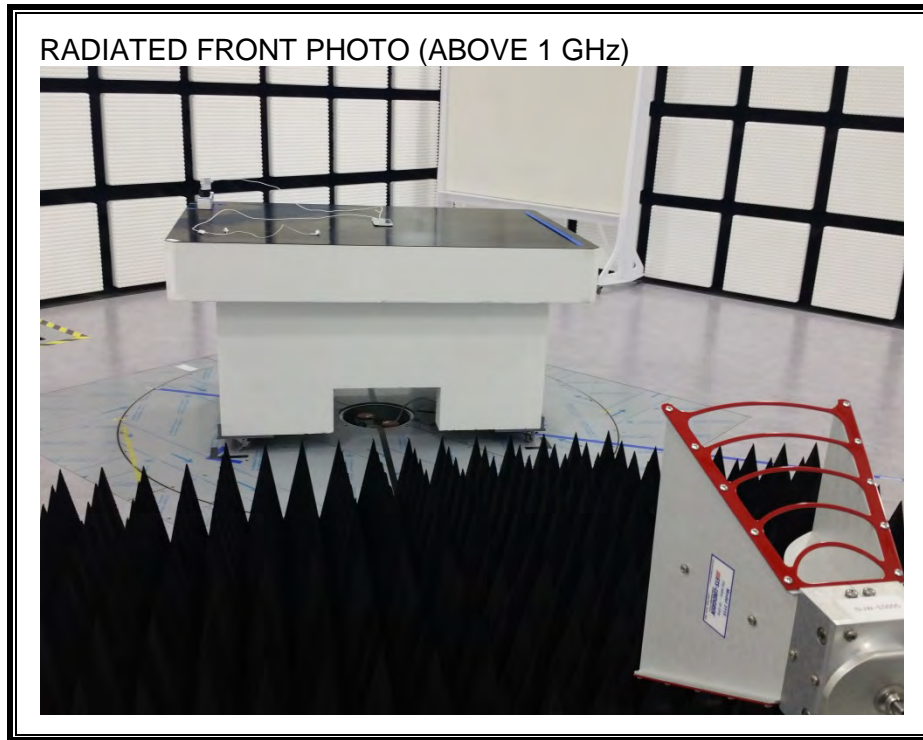

13. SETUP PHOTOS

ANTENNA PORT CONDUCTED RF MEASUREMENT SETUP

RADIATED RF MEASUREMENT SETUP (BELOW 1 GHz)

RADIATED RF MEASUREMENT SETUP (ABOVE 1 GHz)

RADIATED RF MEASUREMENT SETUP FOR PORTABLE CONFIGURATION

POWERLINE CONDUCTED EMISSIONS MEASUREMENT SETUP

END OF REPORT