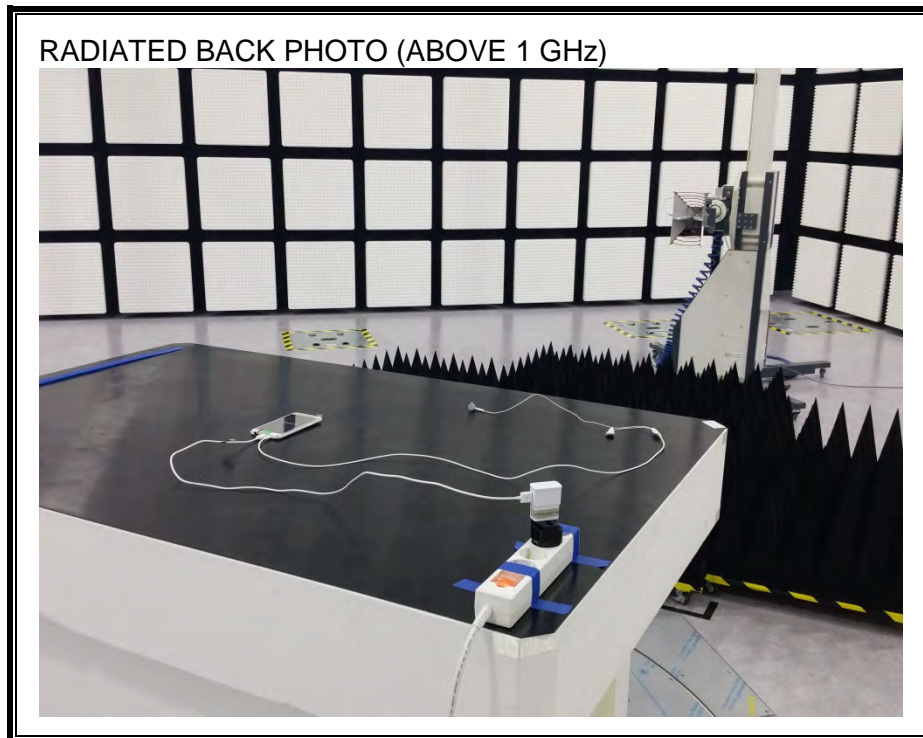

13. SETUP PHOTOS

ANTENNA PORT CONDUCTED RF MEASUREMENT SETUP

RADIATED RF MEASUREMENT SETUP (BELOW 1 GHz)

RADIATED RF MEASUREMENT SETUP (ABOVE 1 GHz)

RADIATED RF MEASUREMENT SETUP FOR PORTABLE CONFIGURATION

POWERLINE CONDUCTED EMISSIONS MEASUREMENT SETUP

END OF REPORT