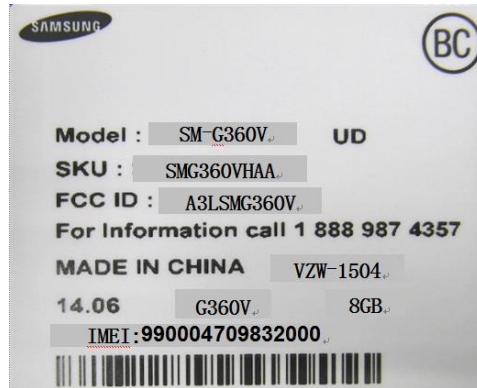

Label and Location

Model: SM-G360V
FCC ID: A3LSMG360V

Label:

Location:

Phone: Label is placed inside of the battery compartment.