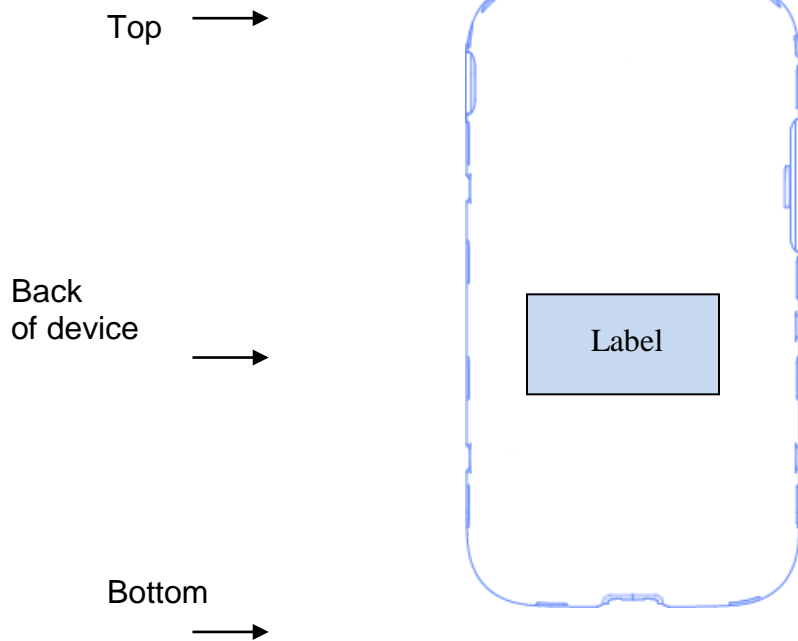

Label and Location

Model: SM-G360V
FCC ID: A3LSMG360V

Label:

Location:

Phone: Label is placed inside of the battery compartment.