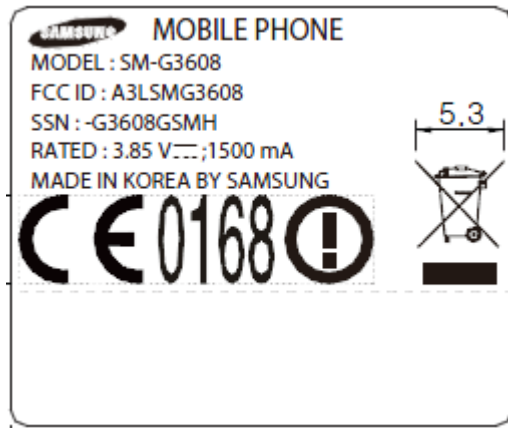

**Label and Location**

Model: SM-G3608  
FCC ID: A3LSMG3608

**Label:**

**Location:**

Label is placed inside of the battery compartment.