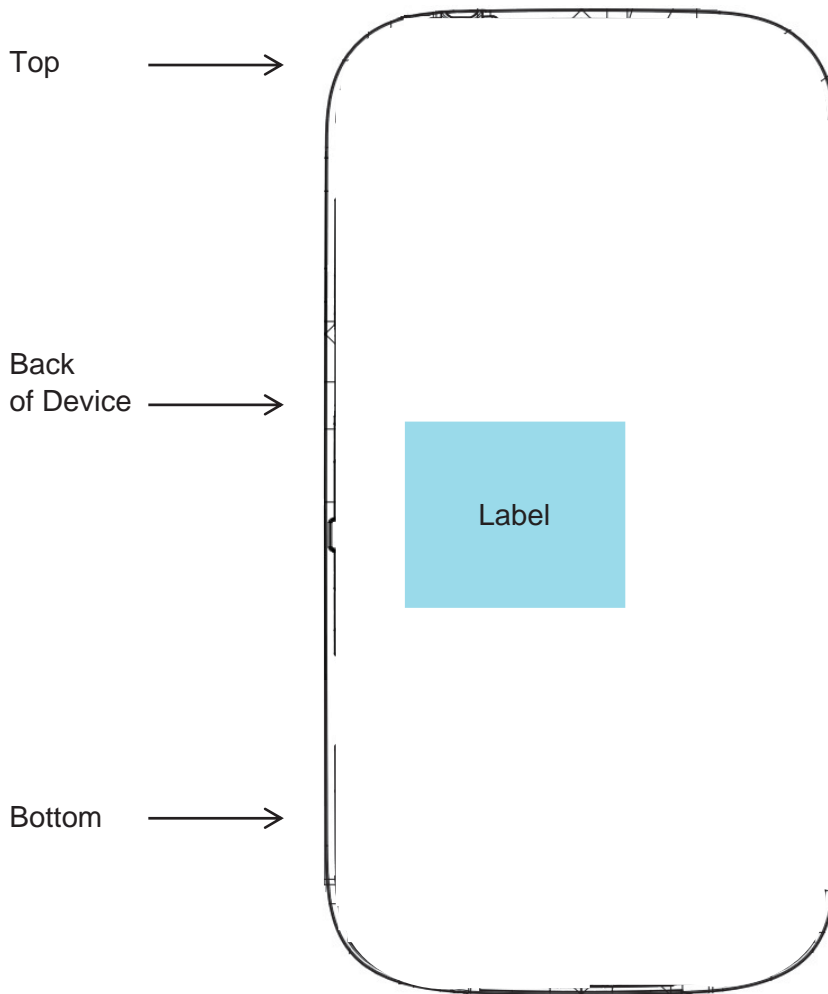

Label and Location

Model : SM-G357FZ
FCC ID : A3LSMG357FZ

Label

Location

Label is placed inside of the battery compartment