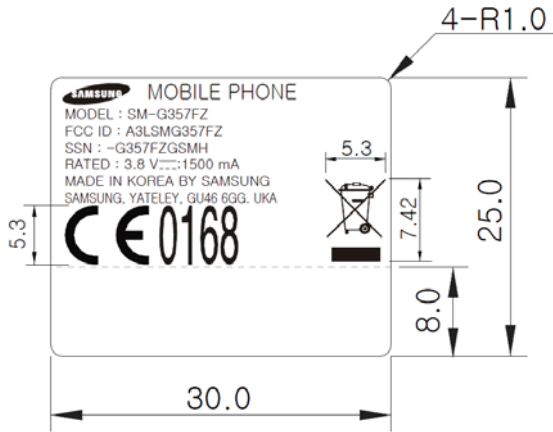

Label and Location

Model : SM-G357FZ
FCC ID : A3LSMG357FZ

Label

Location

Label is placed inside of the battery compartment