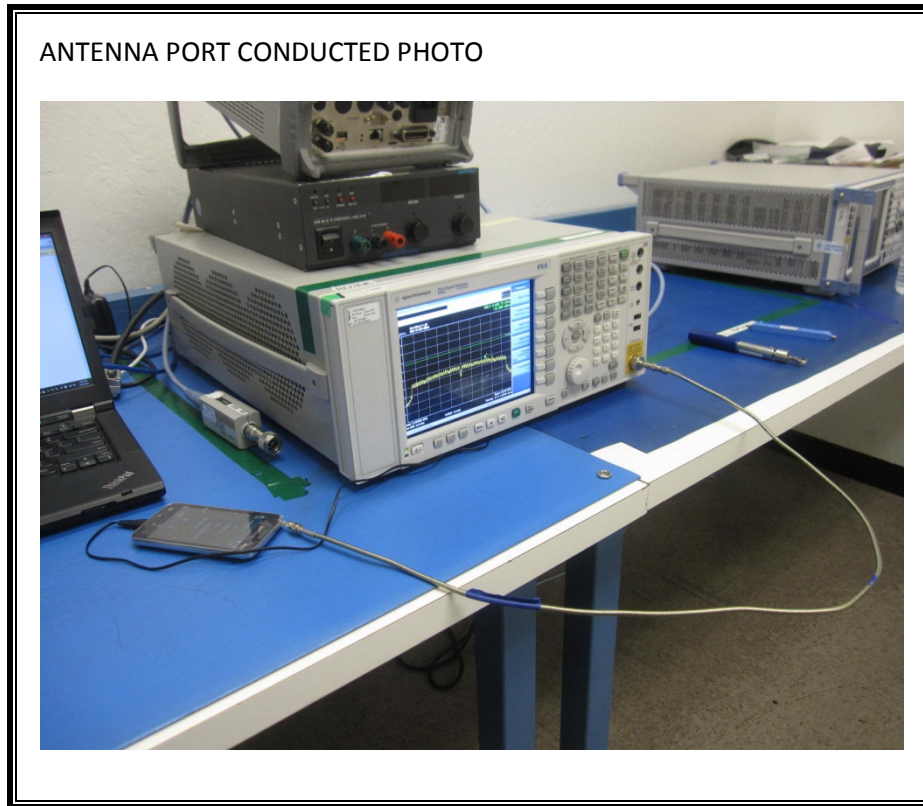

SETUP PHOTOS

ANTENNA PORT CONDUCTED RF MEASUREMENT SETUP

RADIATED RF MEASUREMENT SETUP (BELOW 1 GHz)

RADIATED FRONT PHOTO (BELOW 1 GHz)

RADIATED BACK PHOTO (BELOW 1 GHz)

RADIATED RF MEASUREMENT SETUP (ABOVE 1 GHz)

RADIATED FRONT PHOTO (ABOVE 1 GHz)

RADIATED BACK PHOTO (ABOVE 1 GHz)

RADIATED RF MEASUREMENT SETUP FOR PORTABLE CONFIGURATION

X-AXIS FRONT PHOTO

Y-AXIS FRONT PHOTO

Z-AXIS FRONT PHOTO

POWERLINE CONDUCTED EMISSIONS MEASUREMENT SETUP

LINE CONDUCTED FRONT PHOTO

LINE CONDUCTED BACK PHOTO

END OF REPORT