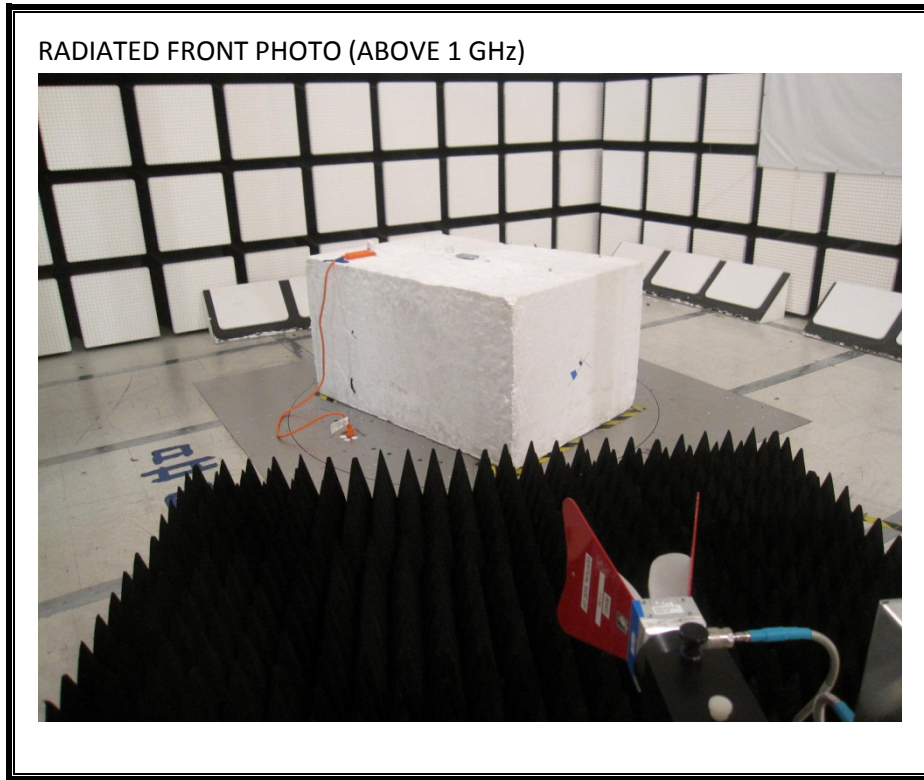

11. SETUP PHOTOS

ANTENNA PORT CONDUCTED RF MEASUREMENT SETUP

RADIATED RF MEASUREMENT SETUP (BELOW 1 GHz)

RADIATED FRONT PHOTO (BELOW 1 GHz)

RADIATED BACK PHOTO (BELOW 1 GHz)

RADIATED RF MEASUREMENT SETUP (ABOVE 1 GHz)

RADIATED RF MEASUREMENT SETUP FOR PORTABLE CONFIGURATION

X-AXIS FRONT PHOTO

Y-AXIS BACK PHOTO

Z-AXIS FRONT PHOTO

POWERLINE CONDUCTED EMISSIONS MEASUREMENT SETUP

LINE CONDUCTED FRONT PHOTO

LINE CONDUCTED BACK PHOTO