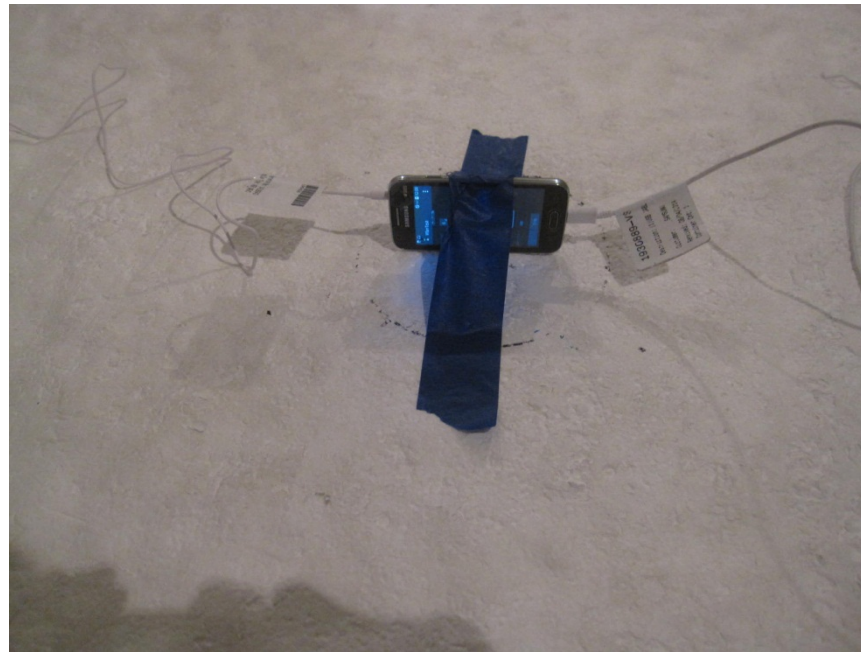

11. SETUP PHOTOS

ANTENNA PORT CONDUCTED RF MEASUREMENT SETUP

RADIATED RF MEASUREMENT SETUP (BELOW 1 GHz)

RADIATED FRONT PHOTO (BELOW 1 GHz)

RADIATED BACK PHOTO (BELOW 1 GHz)

RADIATED RF MEASUREMENT SETUP (ABOVE 1 GHz)

RADIATED RF MEASUREMENT SETUP FOR PORTABLE CONFIGURATION

X-AXIS FRONT PHOTO

Y-AXIS BACK PHOTO

Z-AXIS FRONT PHOTO

POWERLINE CONDUCTED EMISSIONS MEASUREMENT SETUP

LINE CONDUCTED FRONT PHOTO

LINE CONDUCTED BACK PHOTO