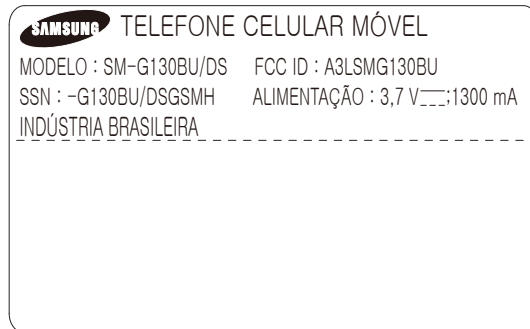

**Label and Location**

Model: SM-G130BU/DS  
FCC ID: A3LSMG130BU

**Label:**

**Location:**

Label is placed inside of the battery compartment.