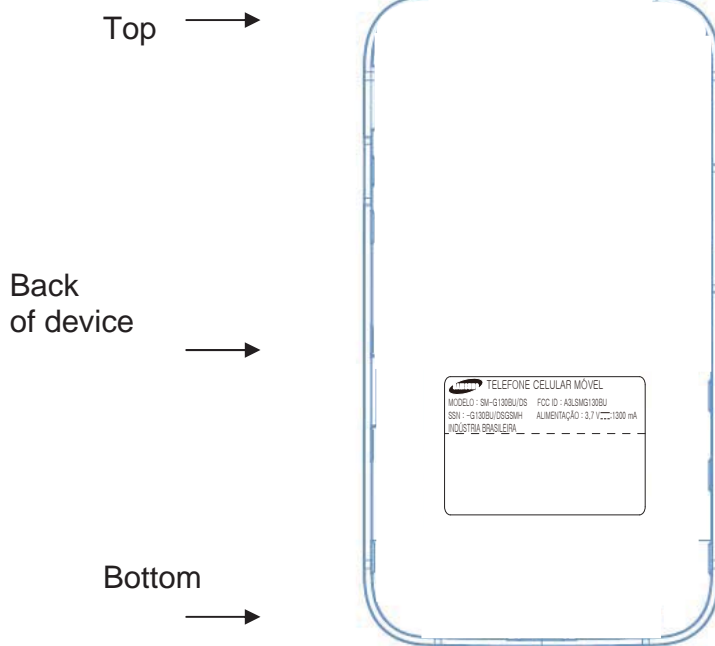

**Label and Location**

Model: SM-G130BU/DS  
FCC ID: A3LSMG130BU

**Label:**

**Location:**

Label is placed inside of the battery compartment.