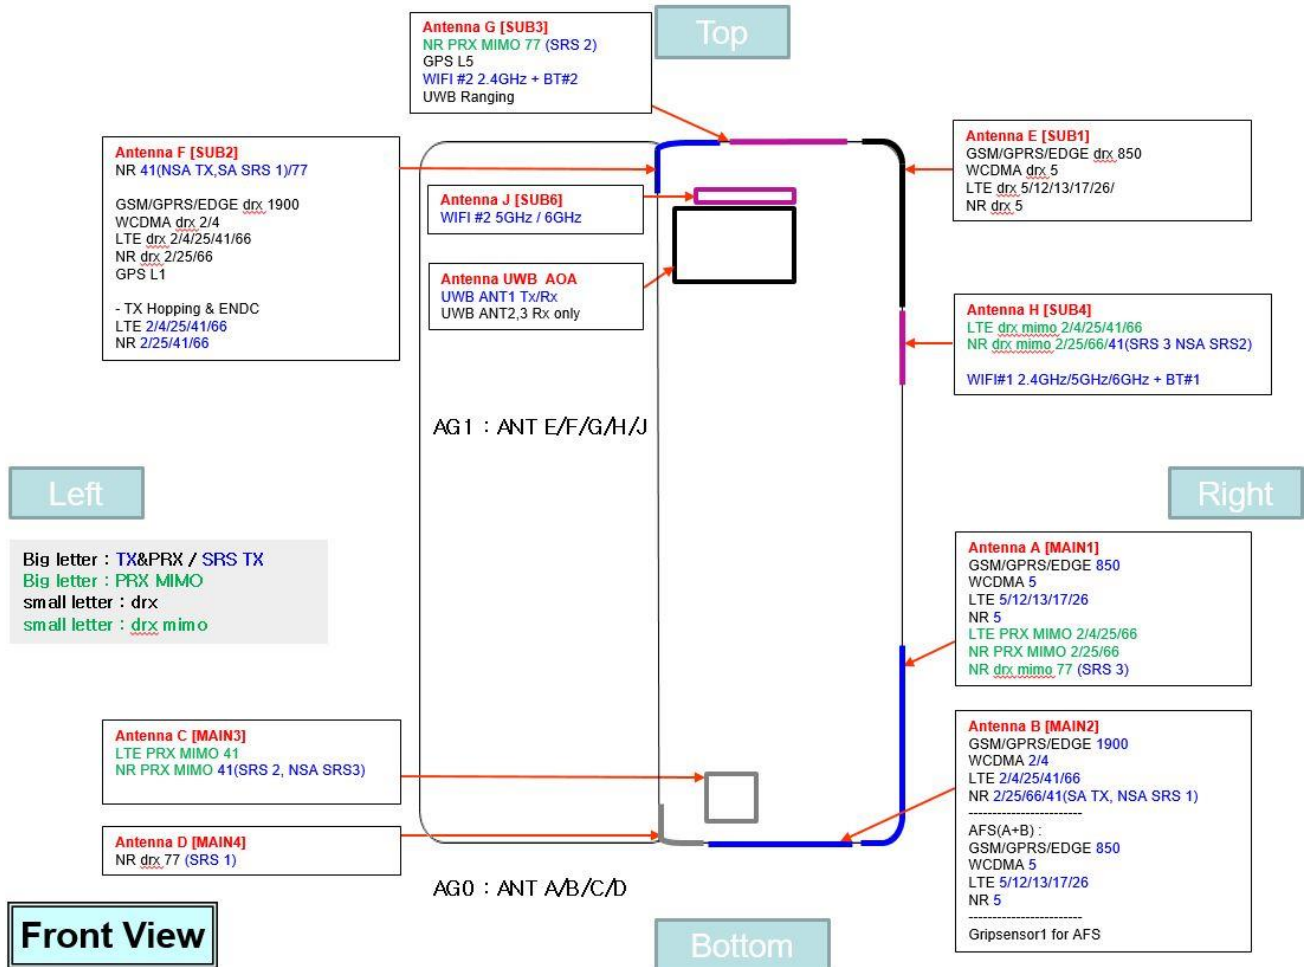

- DUT Antenna Information

Fold Open