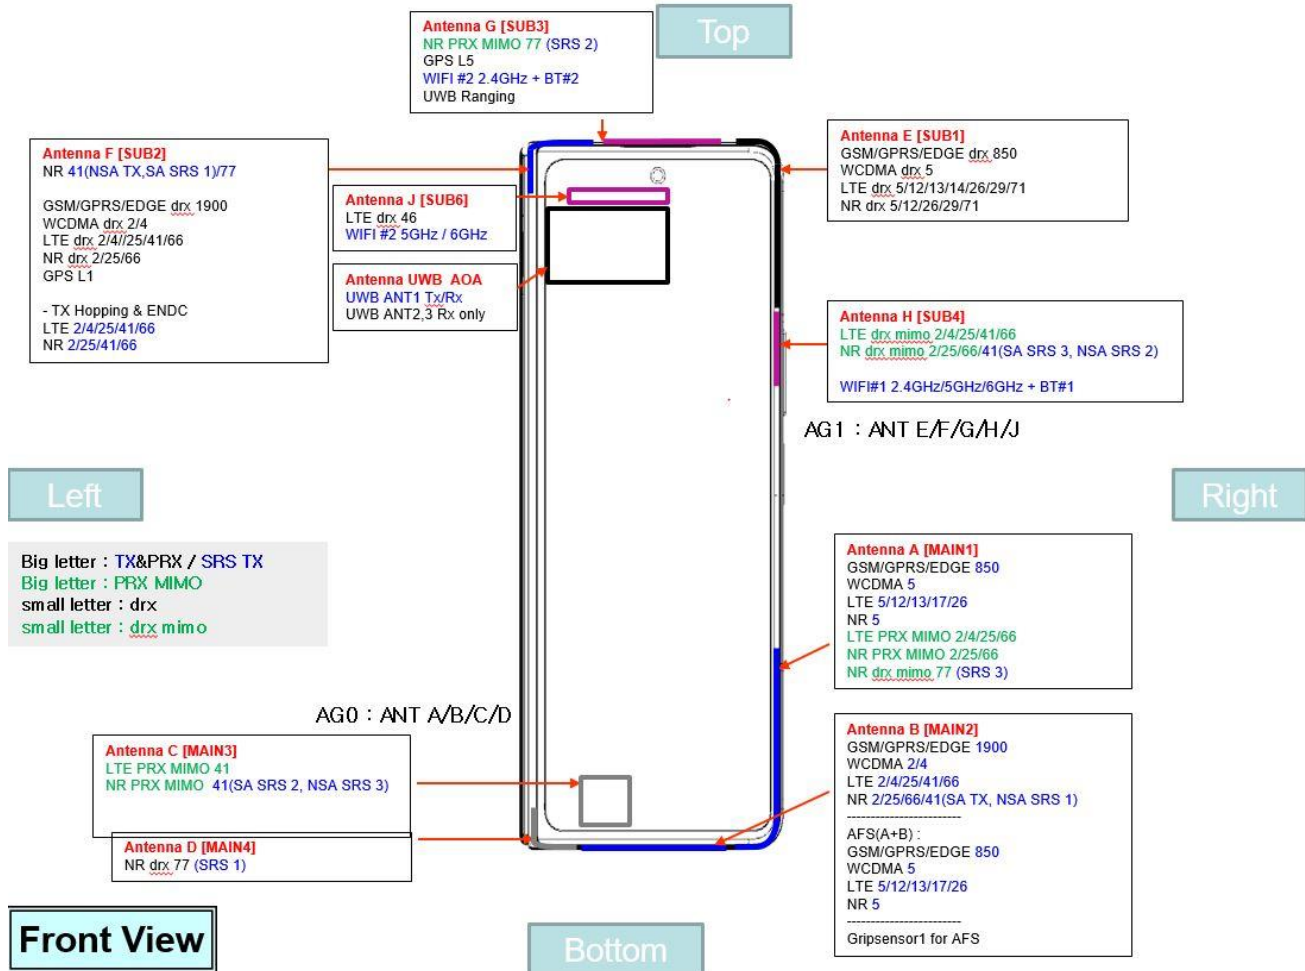

REVISION HISTORY

The revision history for this document is shown in table.

Revision No.	Date of Issue	Description
0	May. 19, 2023	Initial Release

- DUT Antenna Information

Fold Open

Fold Close

- SAR Test SETUP PHOTOGRAPHS

1. Head
1.1 Left All

1.2 Left Touch / Left Tilt

1.3 Right All

1.4 Right Touch / Right Tilt

2. Close Body

2.1 Body All

2.2 Body Rear

Distance of 10 mm from the EUT

2.3 Body Front

Distance of 10 mm from the EUT

2.4 Body Left

Distance of 10 mm from the EUT

2.5 Body Right

Distance of 10 mm from the EUT

2.6 Body Top

Distance of 10 mm from the EUT

1.5 Right

1.6 Top

2. Open Body

2.1 Rear

Distance of 8.83 mm from the EUT

2.2 Front

Distance of 7.5 mm from the EUT

2.3 Left