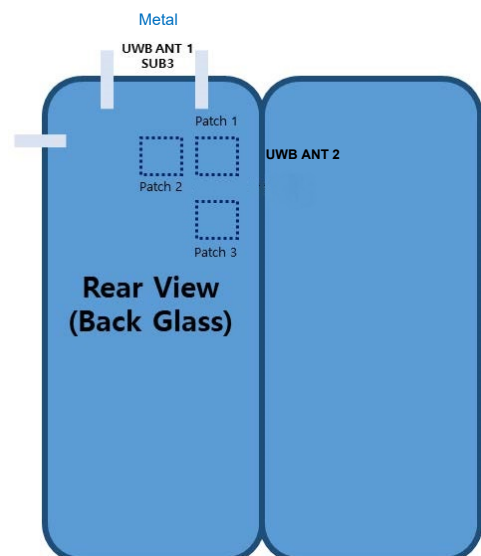

Model: SM-F946B/DS, SM-F946B

FCC ID: A3LSMF946B

Photo #1

Photo #3

Photo #4

BT/WLAN

UWB