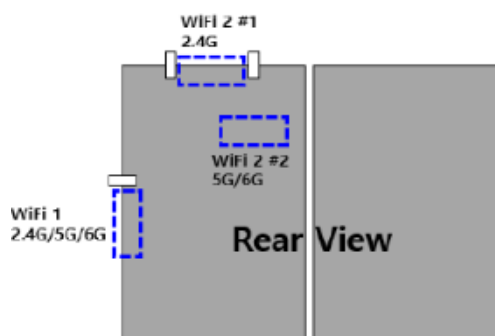

Model: SM-F946B/DS, SM-F946B

FCC ID: A3LSMF946B

Photo #1

Photo #3

Photo #4

BT/WLAN

UWB