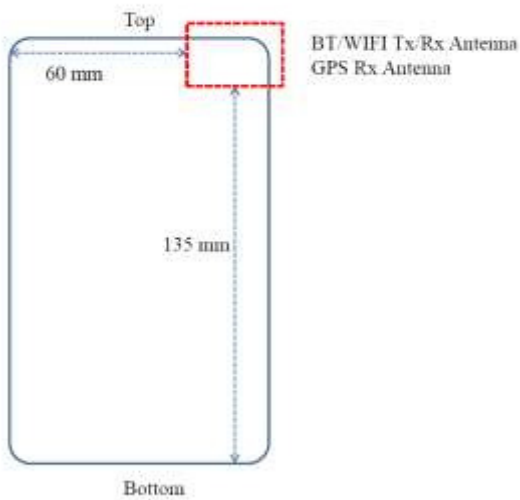

Antenna and Device Information

Back View

Back View

SAR Test Setup Photographs

■ **Test Setup Photo (Left All)**

■ Test Setup Photo(Left Touch/Tilt)

■ Test Setup Photo(Right All)

■ Test Setup Photo (Right Touch/Tilt)

■ **Test Setup Photo (Body All)**

■ **Test Setup Photo (Rear)**

[Distance of 1.0 cm from the EUT]

■ **Test Setup Photo (Front)**

[Distance of **1.0 cm** from the EUT]

■ **Test Setup Photo (Left)**

[Distance of 1.0 cm from the EUT]

■ **Test Setup Photo (Right)**

[Distance of 1.0 cm from the EUT]

■ **Test Setup Photo(Top)**

[Distance of 1.0 cm from the EUT]

■ **Test Setup Photo(Bottom)**

[Distance of 1.0 cm from the EUT]

■ **Test Setup Photo (Rear)**

[Distance of 1.5 cm from the EUT]

■ **Test Setup Photo (Front)**

[Distance of **1.5 cm** from the EUT]