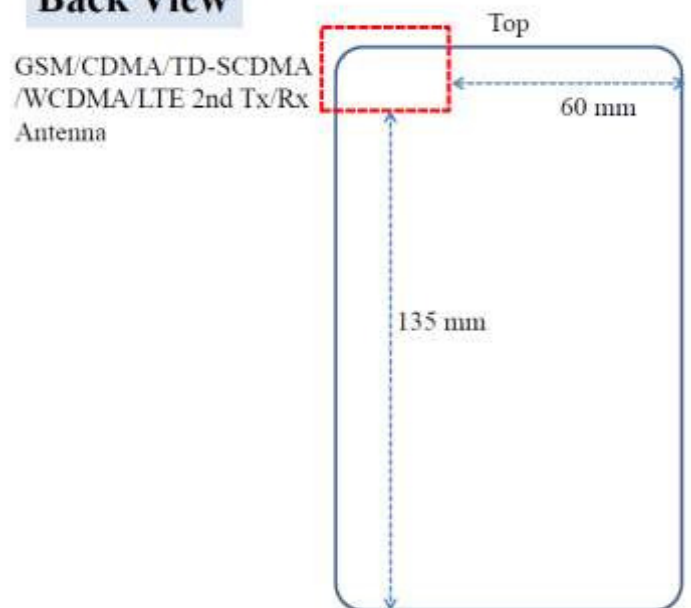

Antenna and Device Information

Back View

Back View

SAR Test Setup Photographs

■ **Test Setup Photo (Left All)**

■ Test Setup Photo(Left Touch/Tilt)

■ Test Setup Photo(Right All)

■ Test Setup Photo (Right Touch/Tilt)

■ **Test Setup Photo (Body All)**

■ **Test Setup Photo (Rear)**

[Distance of 1.0 cm from the EUT]

■ **Test Setup Photo (Front)**

[Distance of **1.0 cm** from the EUT]

■ **Test Setup Photo (Left)**

[Distance of 1.0 cm from the EUT]

■ **Test Setup Photo (Right)**

[Distance of 1.0 cm from the EUT]

■ **Test Setup Photo(Top)**

[Distance of 1.0 cm from the EUT]

■ **Test Setup Photo(Bottom)**

[Distance of 1.0 cm from the EUT]

■ **Test Setup Photo (Rear)**

[Distance of 1.5 cm from the EUT]

■ **Test Setup Photo (Front)**

[Distance of **1.5 cm** from the EUT]