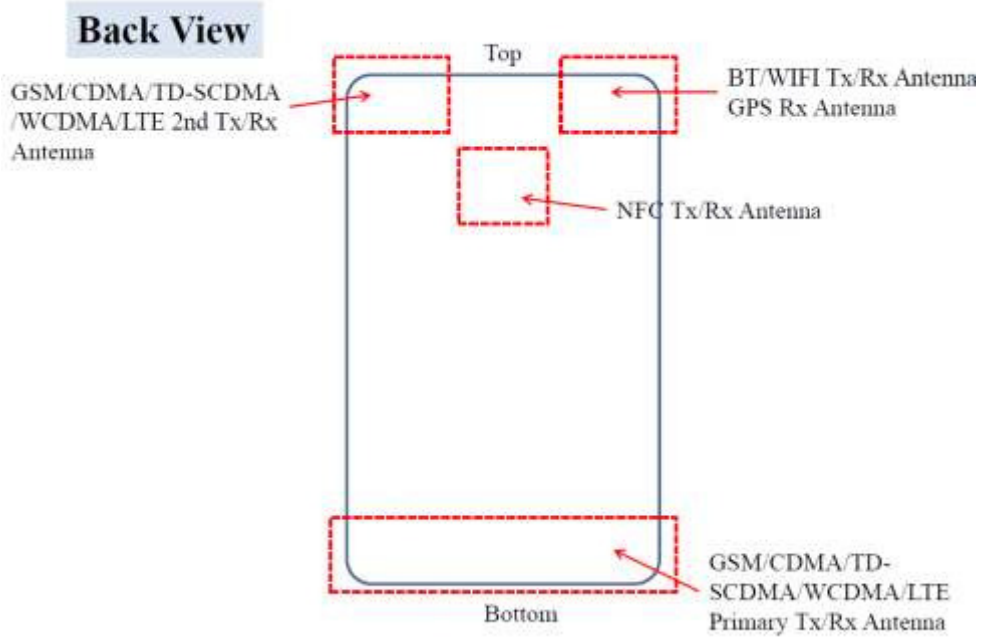

Antenna and Device Information

Back View

Back View

SAR Test Setup Photographs

■ **Test Setup Photo (Left All)**

■ Test Setup Photo(Left Touch/Tilt)

■ Test Setup Photo(Right All)

■ Test Setup Photo (Right Touch/Tilt)

■ **Test Setup Photo (Body All)**

■ **Test Setup Photo (Rear)**

[Distance of 1.0 cm from the EUT]

■ **Test Setup Photo (Front)**

[Distance of **1.0 cm** from the EUT]

■ **Test Setup Photo (Left)**

[Distance of 1.0 cm from the EUT]

■ **Test Setup Photo (Right)**

[Distance of 1.0 cm from the EUT]

■ **Test Setup Photo(Top)**

[Distance of 1.0 cm from the EUT]

■ **Test Setup Photo(Bottom)**

[Distance of 1.0 cm from the EUT]

■ **Test Setup Photo (Rear)**

[Distance of 1.5 cm from the EUT]

■ **Test Setup Photo (Front)**

[Distance of **1.5 cm** from the EUT]