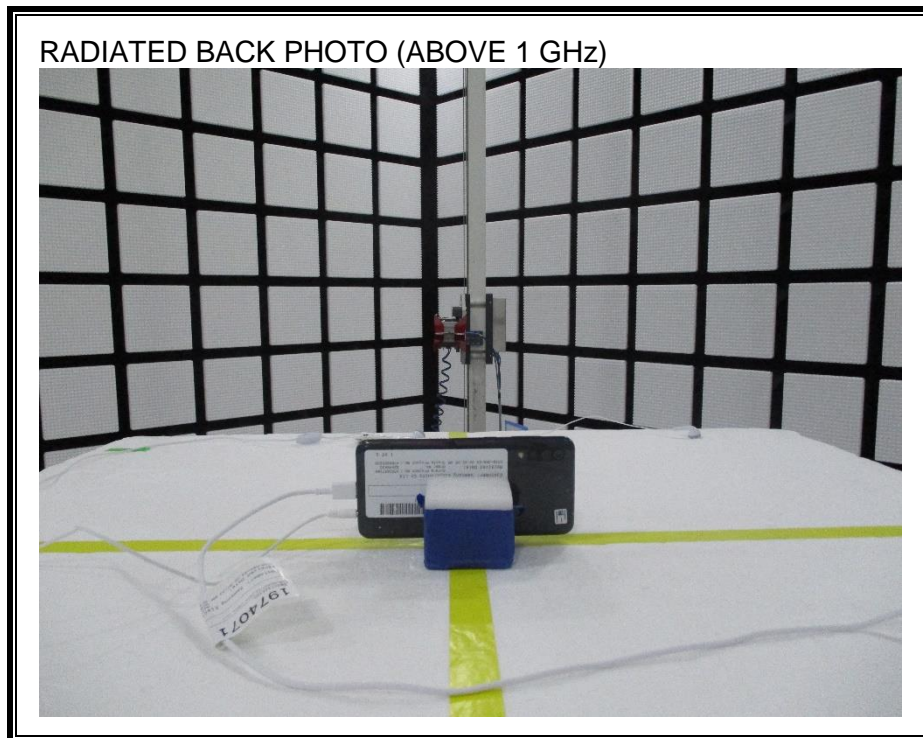

#### ANTENNA PORT CONDUCTED RF MEASUREMENT SETUP

**RADIATED RF MEASUREMENT SETUP (BELOW 1 GHz)**

**RADIATED RF MEASUREMENT SETUP (ABOVE 1 GHz)**

**RADIATED RF MEASUREMENT SETUP FOR PORTABLE CONFIGURATION**

**POWERLINE CONDUCTED EMISSIONS MEASUREMENT SETUP**

**END OF REPORT**