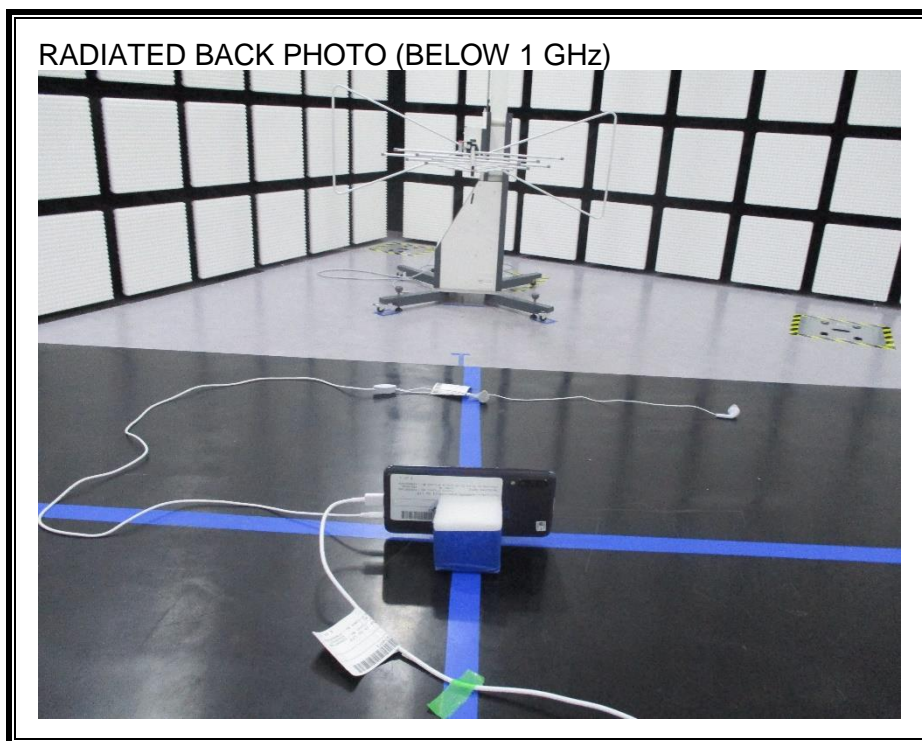

#### ANTENNA PORT CONDUCTED RF MEASUREMENT SETUP

**RADIATED RF MEASUREMENT SETUP (BELOW 1 GHz)**

**RADIATED RF MEASUREMENT SETUP (ABOVE 1 GHz)**

**RADIATED RF MEASUREMENT SETUP FOR PORTABLE CONFIGURATION**

**POWERLINE CONDUCTED EMISSIONS MEASUREMENT SETUP**

**END OF REPORT**