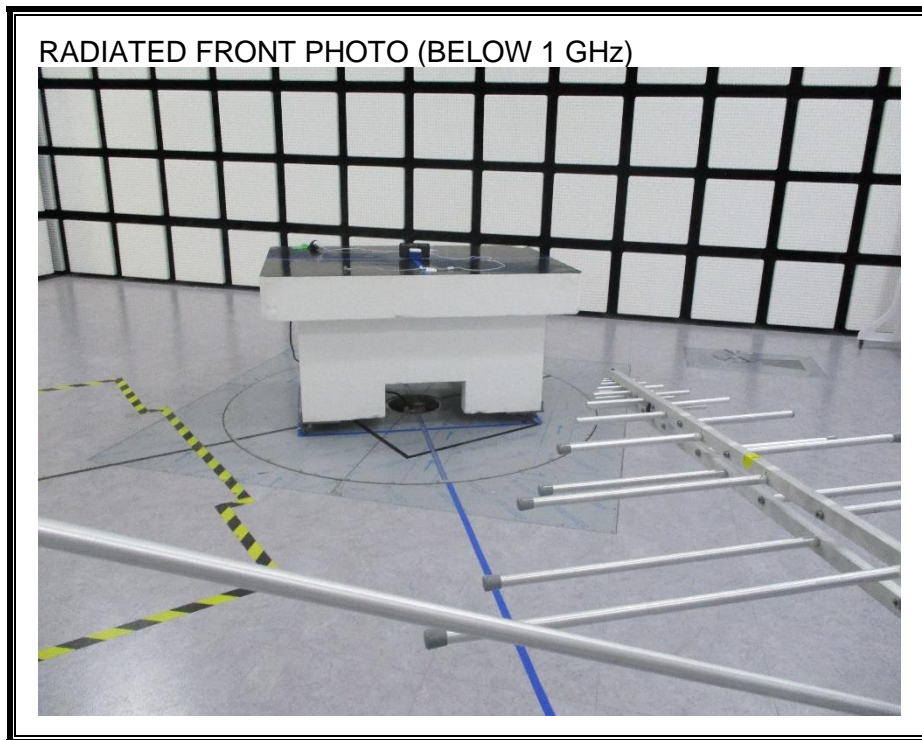

#### ANTENNA PORT CONDUCTED RF MEASUREMENT SETUP

**RADIATED RF MEASUREMENT SETUP (BELOW 1 GHz)**

**RADIATED RF MEASUREMENT SETUP (ABOVE 1 GHz)**

**RADIATED RF MEASUREMENT SETUP FOR PORTABLE CONFIGURATION**

**POWERLINE CONDUCTED EMISSIONS MEASUREMENT SETUP**

**END OF REPORT**