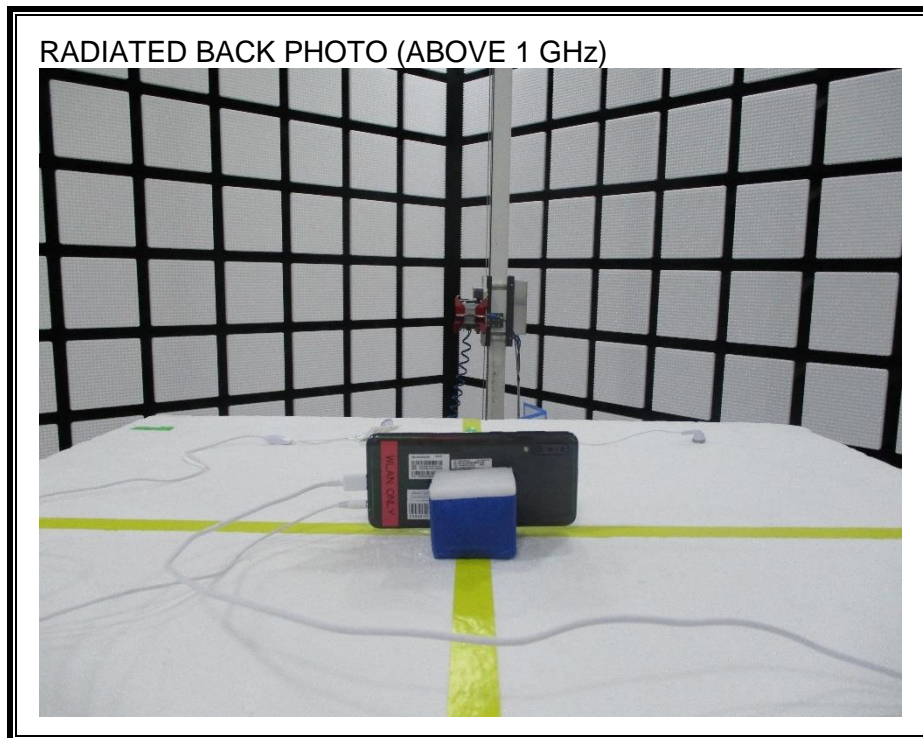

13. SETUP PHOTOS

ANTENNA PORT CONDUCTED RF MEASUREMENT SETUP

RADIATED RF MEASUREMENT SETUP (BELOW 1 GHz)

RADIATED RF MEASUREMENT SETUP (ABOVE 1 GHz)

RADIATED RF MEASUREMENT SETUP FOR PORTABLE CONFIGURATION

POWERLINE CONDUCTED EMISSIONS MEASUREMENT SETUP

END OF REPORT