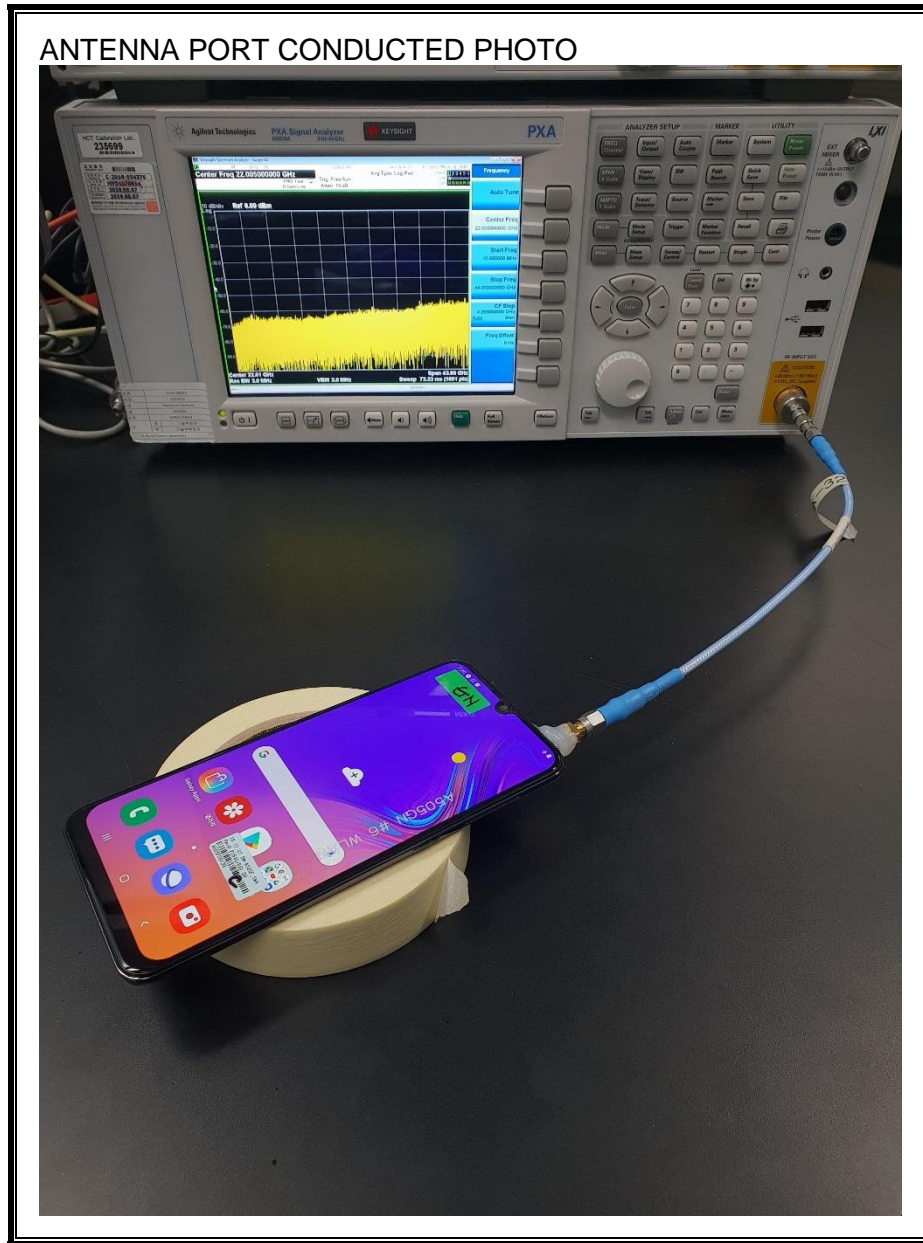

13. SETUP PHOTOS

ANTENNA PORT CONDUCTED RF MEASUREMENT SETUP

RADIATED RF MEASUREMENT SETUP (BELOW 1 GHz)

RADIATED RF MEASUREMENT SETUP (ABOVE 1 GHz)

RADIATED RF MEASUREMENT SETUP FOR PORTABLE CONFIGURATION

POWERLINE CONDUCTED EMISSIONS MEASUREMENT SETUP

END OF REPORT