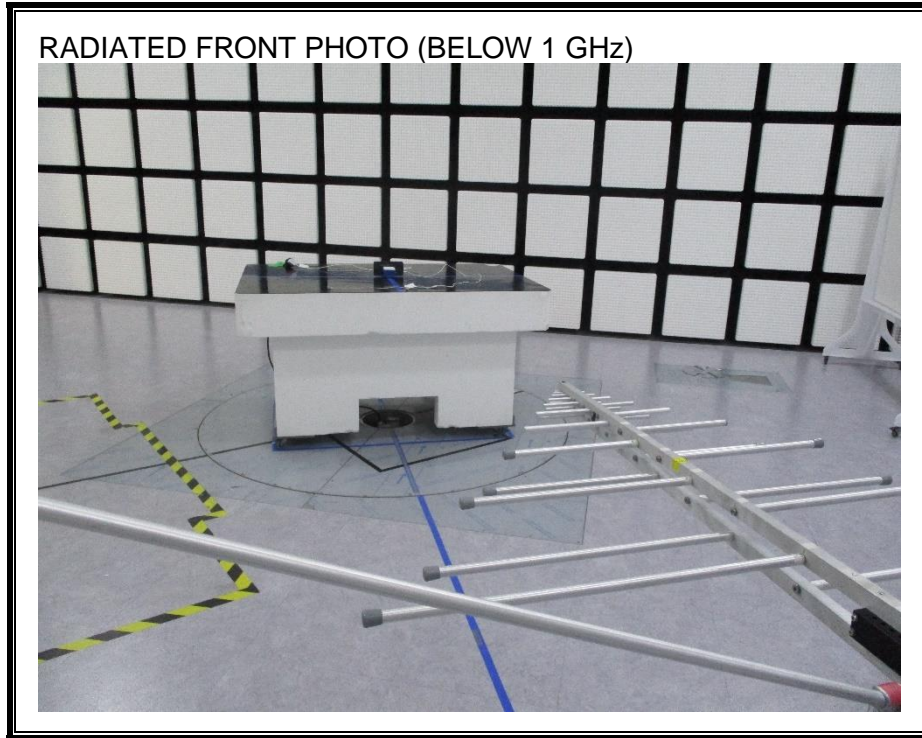

13. SETUP PHOTOS

ANTENNA PORT CONDUCTED RF MEASUREMENT SETUP

RADIATED RF MEASUREMENT SETUP (BELOW 1 GHz)

RADIATED RF MEASUREMENT SETUP (ABOVE 1 GHz)

RADIATED RF MEASUREMENT SETUP FOR PORTABLE CONFIGURATION

POWERLINE CONDUCTED EMISSIONS MEASUREMENT SETUP

END OF REPORT