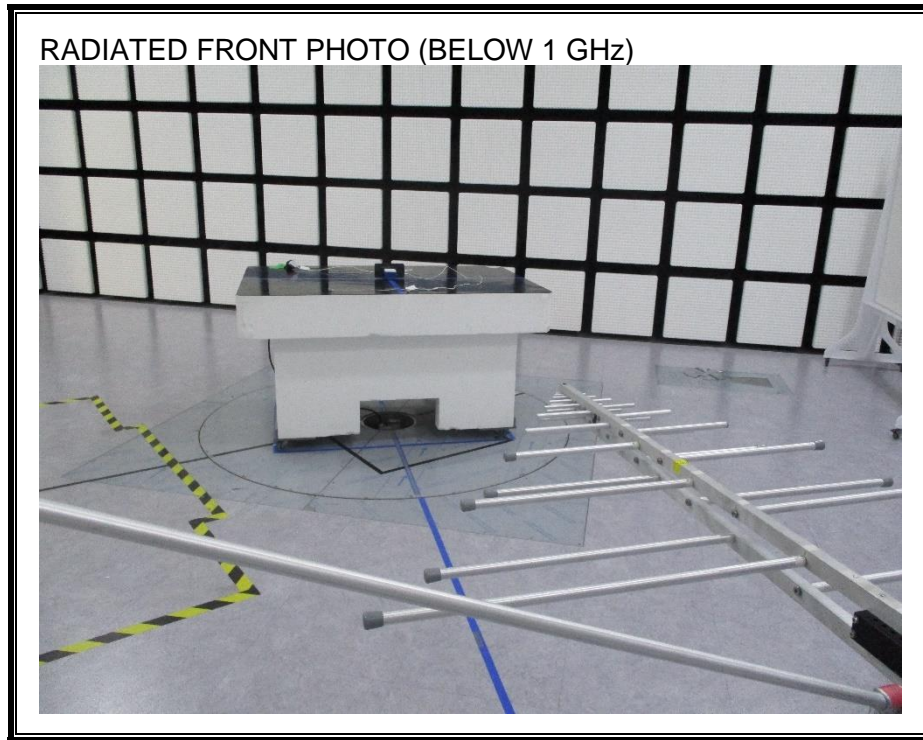

#### ANTENNA PORT CONDUCTED RF MEASUREMENT SETUP

**RADIATED RF MEASUREMENT SETUP (BELOW 1 GHz)**

**RADIATED RF MEASUREMENT SETUP (ABOVE 1 GHz)**

**RADIATED RF MEASUREMENT SETUP FOR PORTABLE CONFIGURATION**

**POWERLINE CONDUCTED EMISSIONS MEASUREMENT SETUP**

**END OF REPORT**