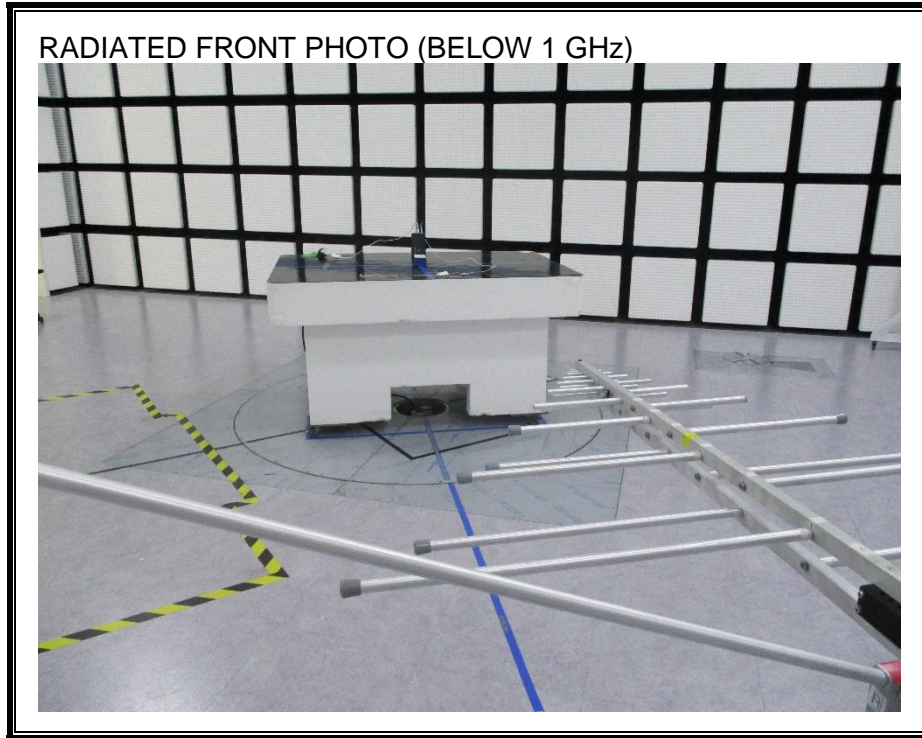

### ANTENNA PORT CONDUCTED RF MEASUREMENT SETUP

**RADIATED RF MEASUREMENT SETUP (BELOW 1 GHz, X)**

**RADIATED RF MEASUREMENT SETUP (BELOW 1 GHz, Y)**

**RADIATED RF MEASUREMENT SETUP (BELOW 1 GHz, Z)**

**RADIATED RF MEASUREMENT SETUP (ABOVE 1 GHz, X)**

**RADIATED RF MEASUREMENT SETUP (ABOVE 1 GHz, Y)**

**RADIATED RF MEASUREMENT SETUP (ABOVE 1 GHz, Z)**

**RADIATED RF MEASUREMENT SETUP FOR PORTABLE CONFIGURATION**

**ENVIRONMENTAL CHAMBER PHOTO**

**END OF REPORT**