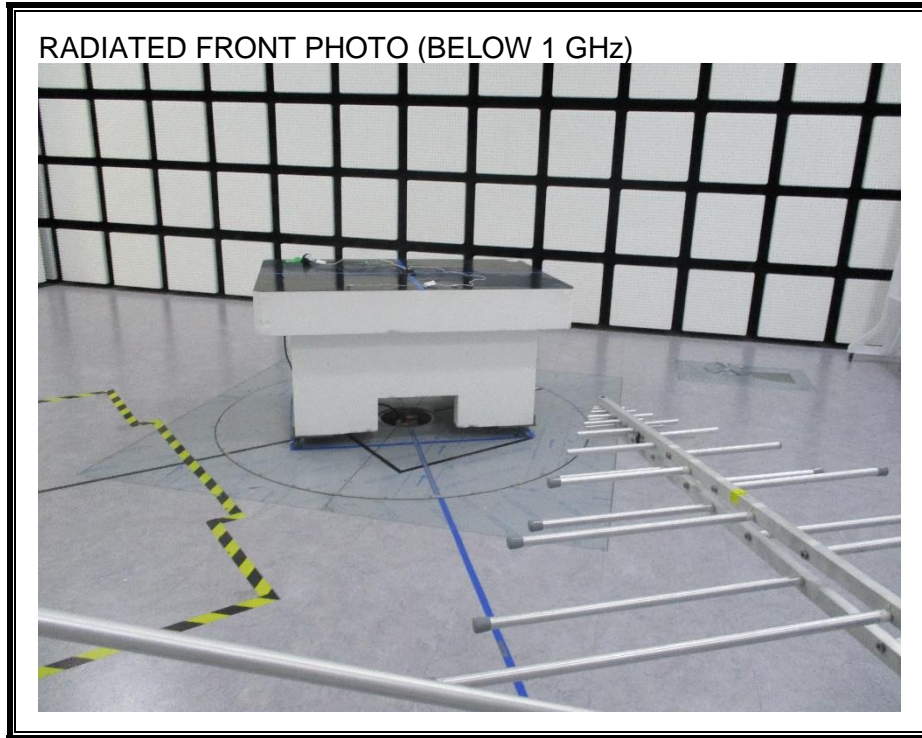

## 11. Appendix A: SETUP PHOTOS

### ANTENNA PORT CONDUCTED RF MEASUREMENT SETUP

**RADIATED RF MEASUREMENT SETUP (BELOW 1 GHz, X)**

**RADIATED RF MEASUREMENT SETUP (BELOW 1 GHz, Y)**

**RADIATED RF MEASUREMENT SETUP (BELOW 1 GHz, Z)**

**RADIATED RF MEASUREMENT SETUP (ABOVE 1 GHz, X)**

**RADIATED RF MEASUREMENT SETUP (ABOVE 1 GHz, Y)**

**RADIATED RF MEASUREMENT SETUP (ABOVE 1 GHz, Z)**

**RADIATED RF MEASUREMENT SETUP FOR PORTABLE CONFIGURATION**

**ENVIRONMENTAL CHAMBER PHOTO**

**END OF REPORT**