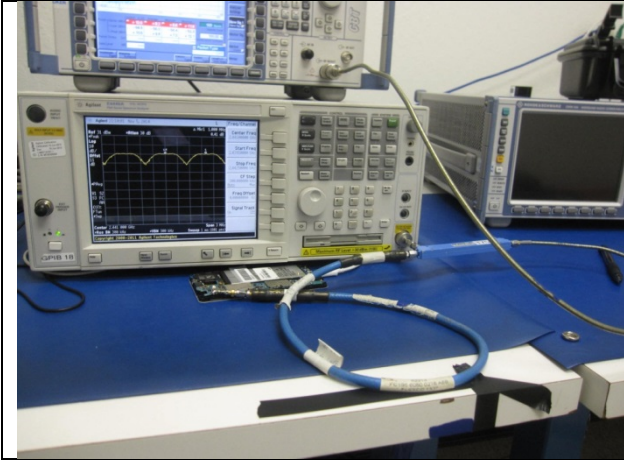

11. SETUP PHOTOS

RADIATED AND POWERLINE CONDUCTED EMISSIONS MEASUREMENT SETUP	
	
RADIATED FRONT PHOTO (BELOW 1 GHz)	RADIATED BACK PHOTO (BELOW 1 GHz)
	
RADIATED FRONT PHOTO (ABOVE 1 GHz)	RADIATED BACK PHOTO (ABOVE 1 GHz)
	
LINE CONDUCTED FRONT PHOTO	LINE CONDUCTED SIDE VIEW PHOTO

**ANTENNA PORT CONDUCTED RF MEASUREMENT SETUP AND
RADIATED RF MEASUREMENT SETUP FOR PORTABLE CONFIGURATION**

ANTENNA PORT CONDUCTED PHOTO

X-AXIS FRONT PHOTO

Y-AXIS FRONT PHOTO

Z-AXIS FRONT PHOTO

END OF REPORT