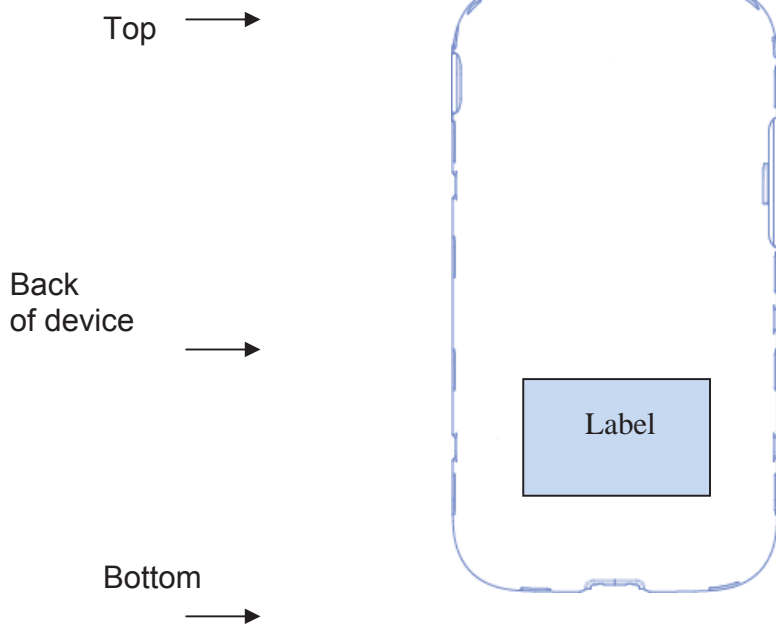

Label and Location

Model: SM-A500FU
FCC ID: A3LSMA500FU

Label:

Location:

Label is placed rear of device