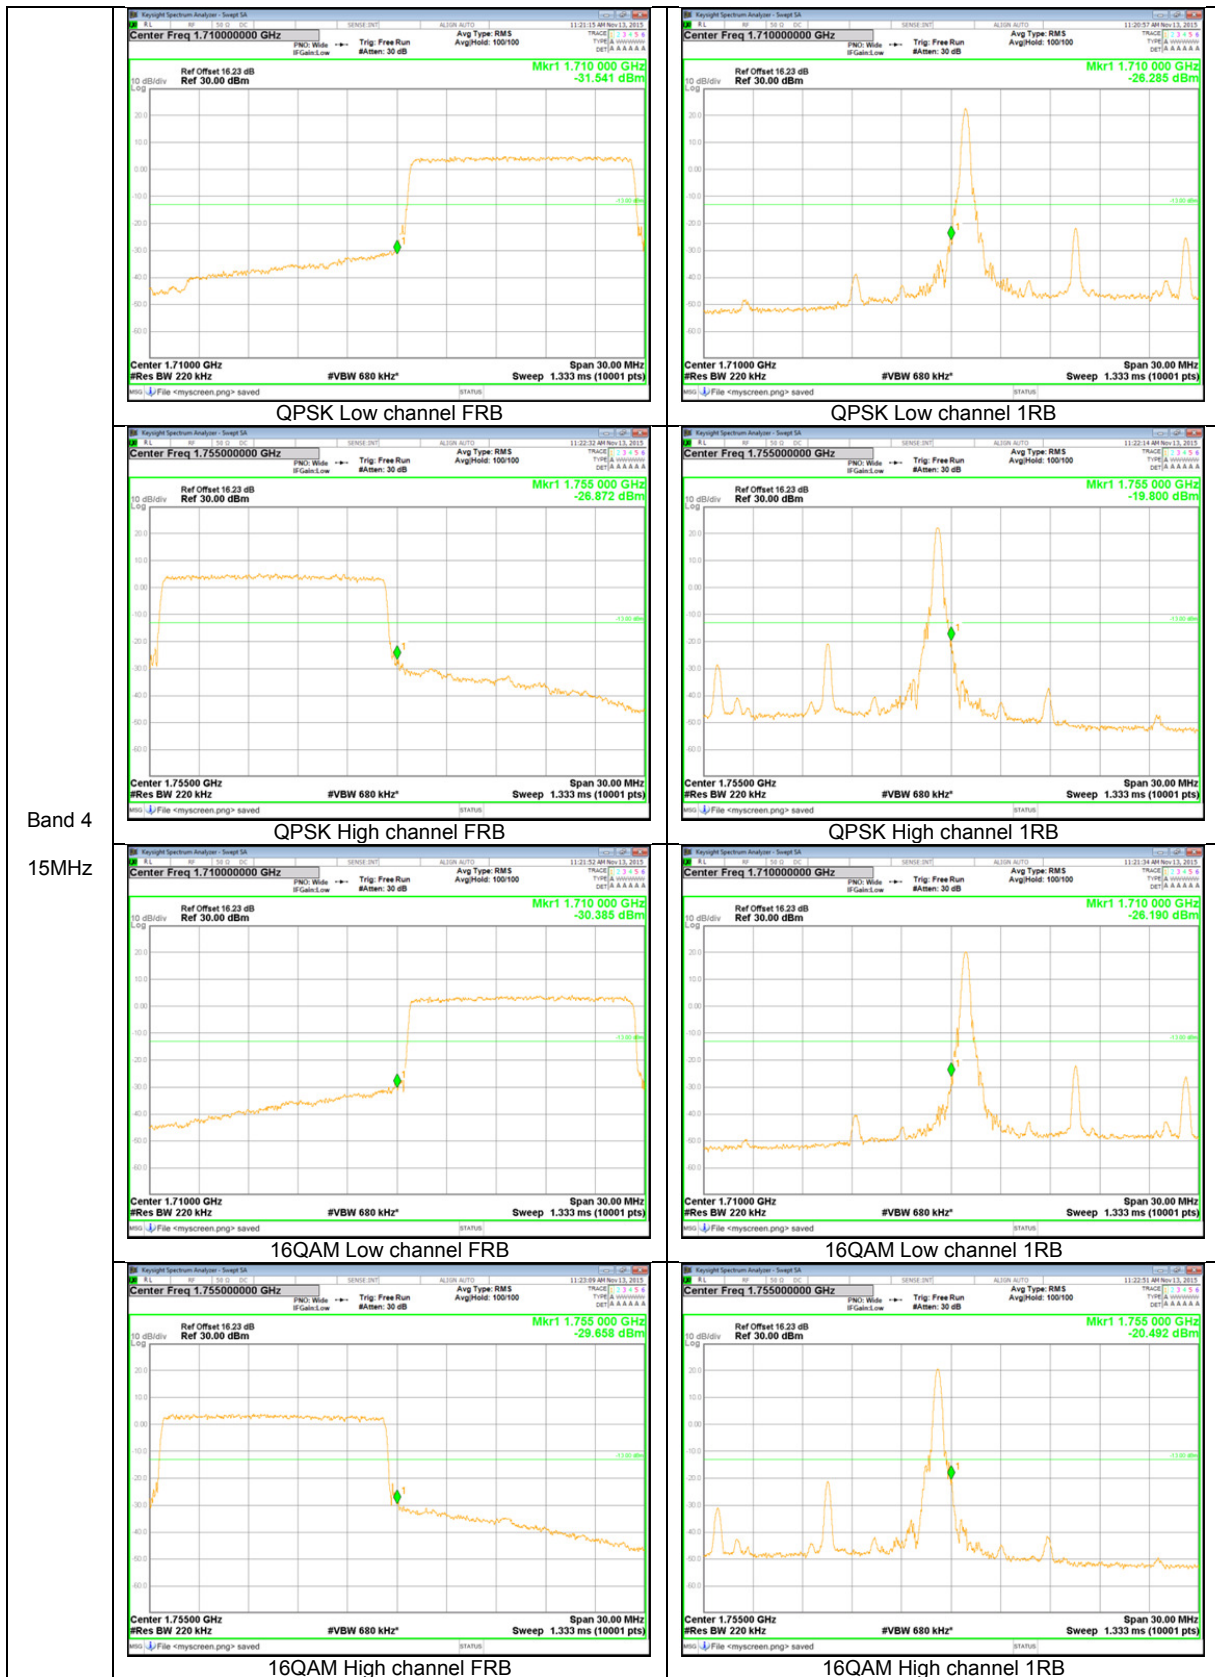

WCDMA

LTE Band 17

Band 17
 10MHz

Band 17
 5MHz

LTE Band 5

Band 5
 10MHz

LTE Band 4

Band 4
20MHz

Band 4
 15MHz

Band 4
 3MHz

LTE Band 2

Band 2
20MHz