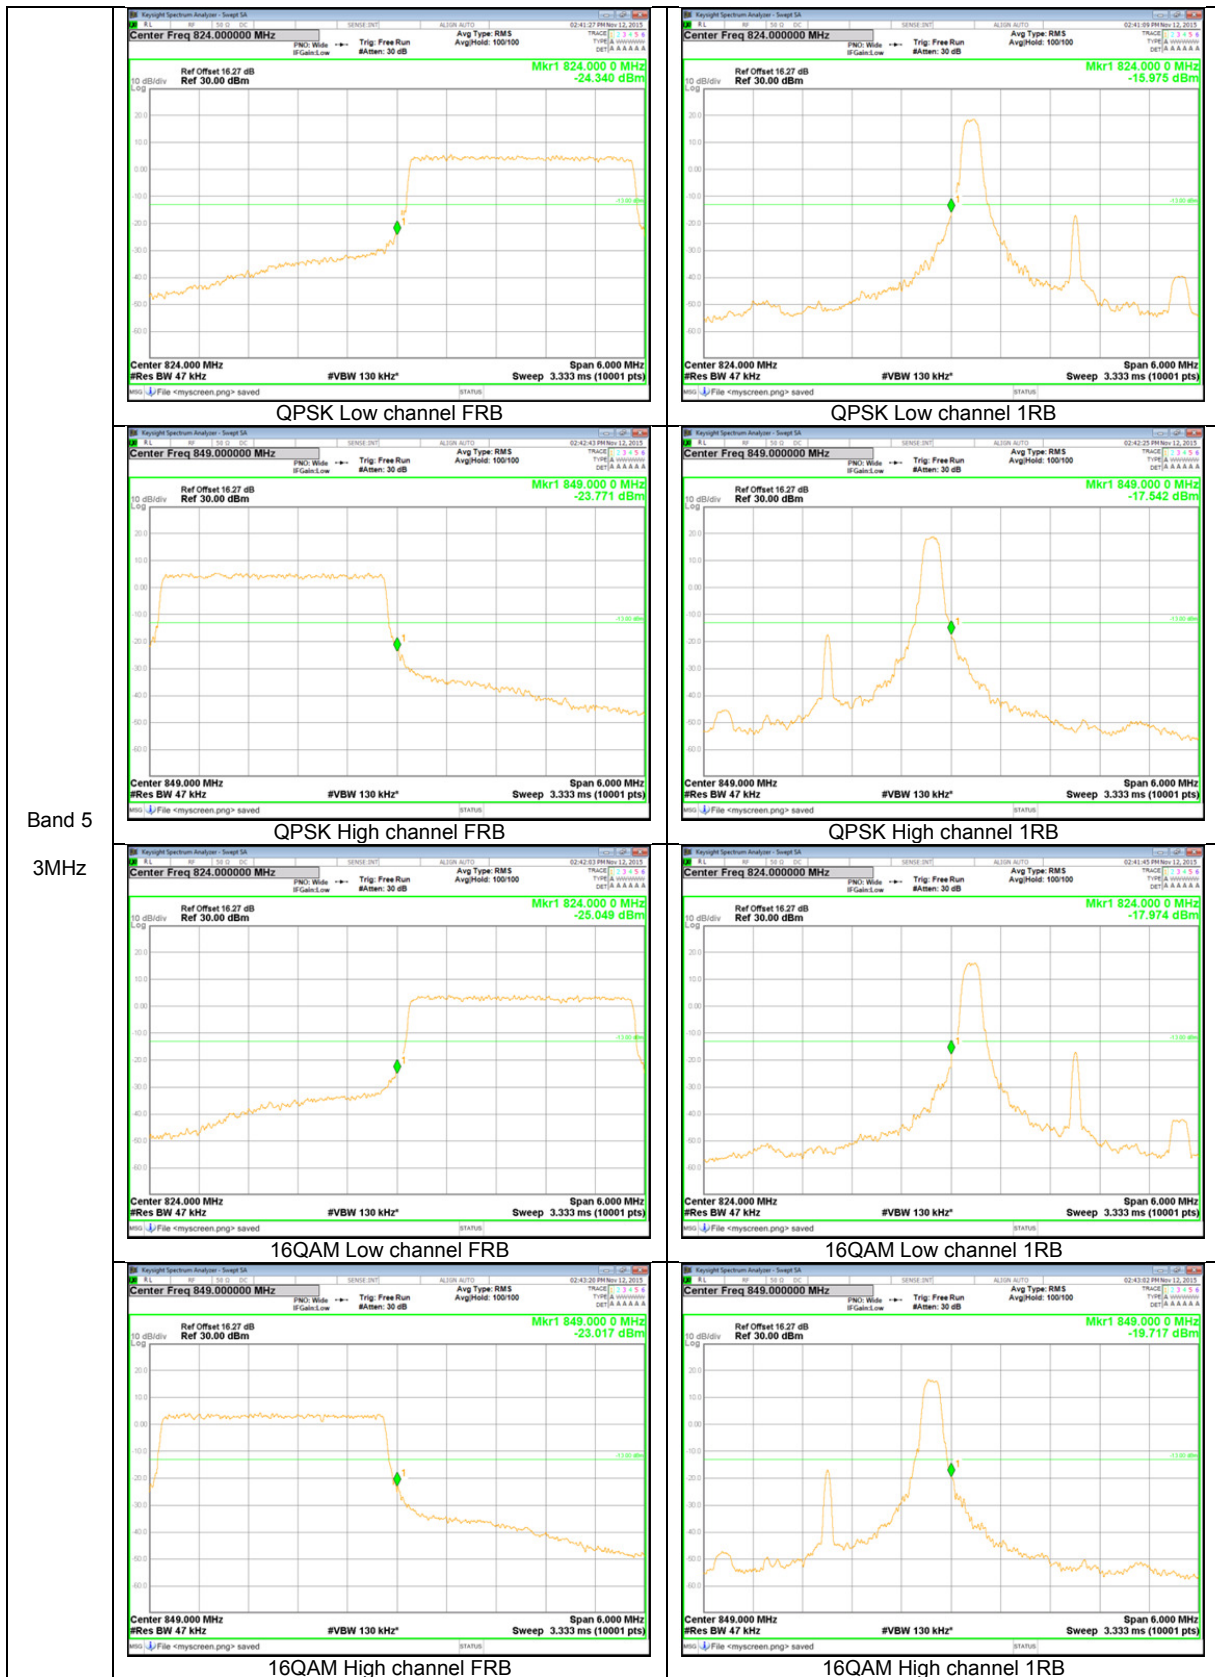

WCDMA

LTE Band 17

Band 17
 10MHz

Band 17
 5MHz

LTE Band 5

Band 5
 10MHz

LTE Band 4

Band 4
20MHz

Band 4
 15MHz

Band 4
 3MHz

LTE Band 2

Band 2
20MHz