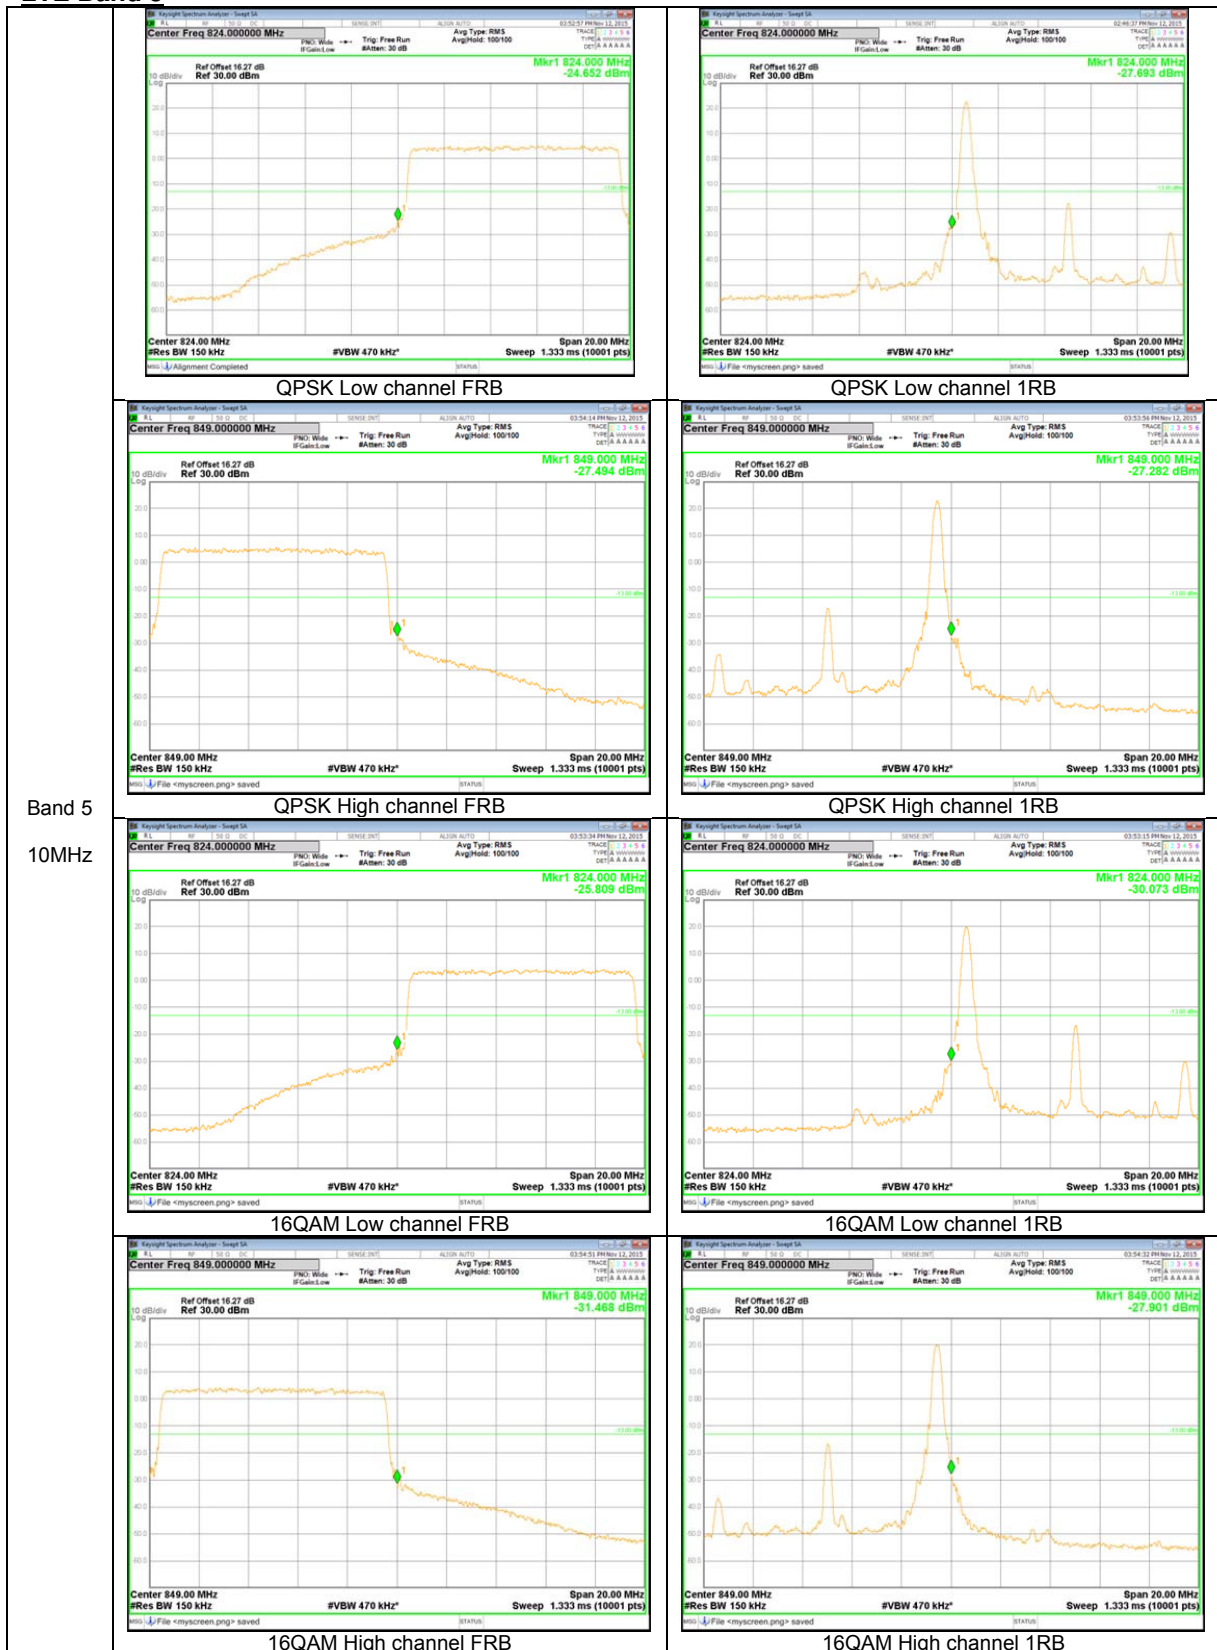

WCDMA

LTE Band 17

Band 17
 10MHz

Band 17
 5MHz

LTE Band 5

Band 5
 10MHz

LTE Band 4

Band 4
20MHz

Band 4
 15MHz

Band 4
 3MHz

LTE Band 2

Band 2
20MHz