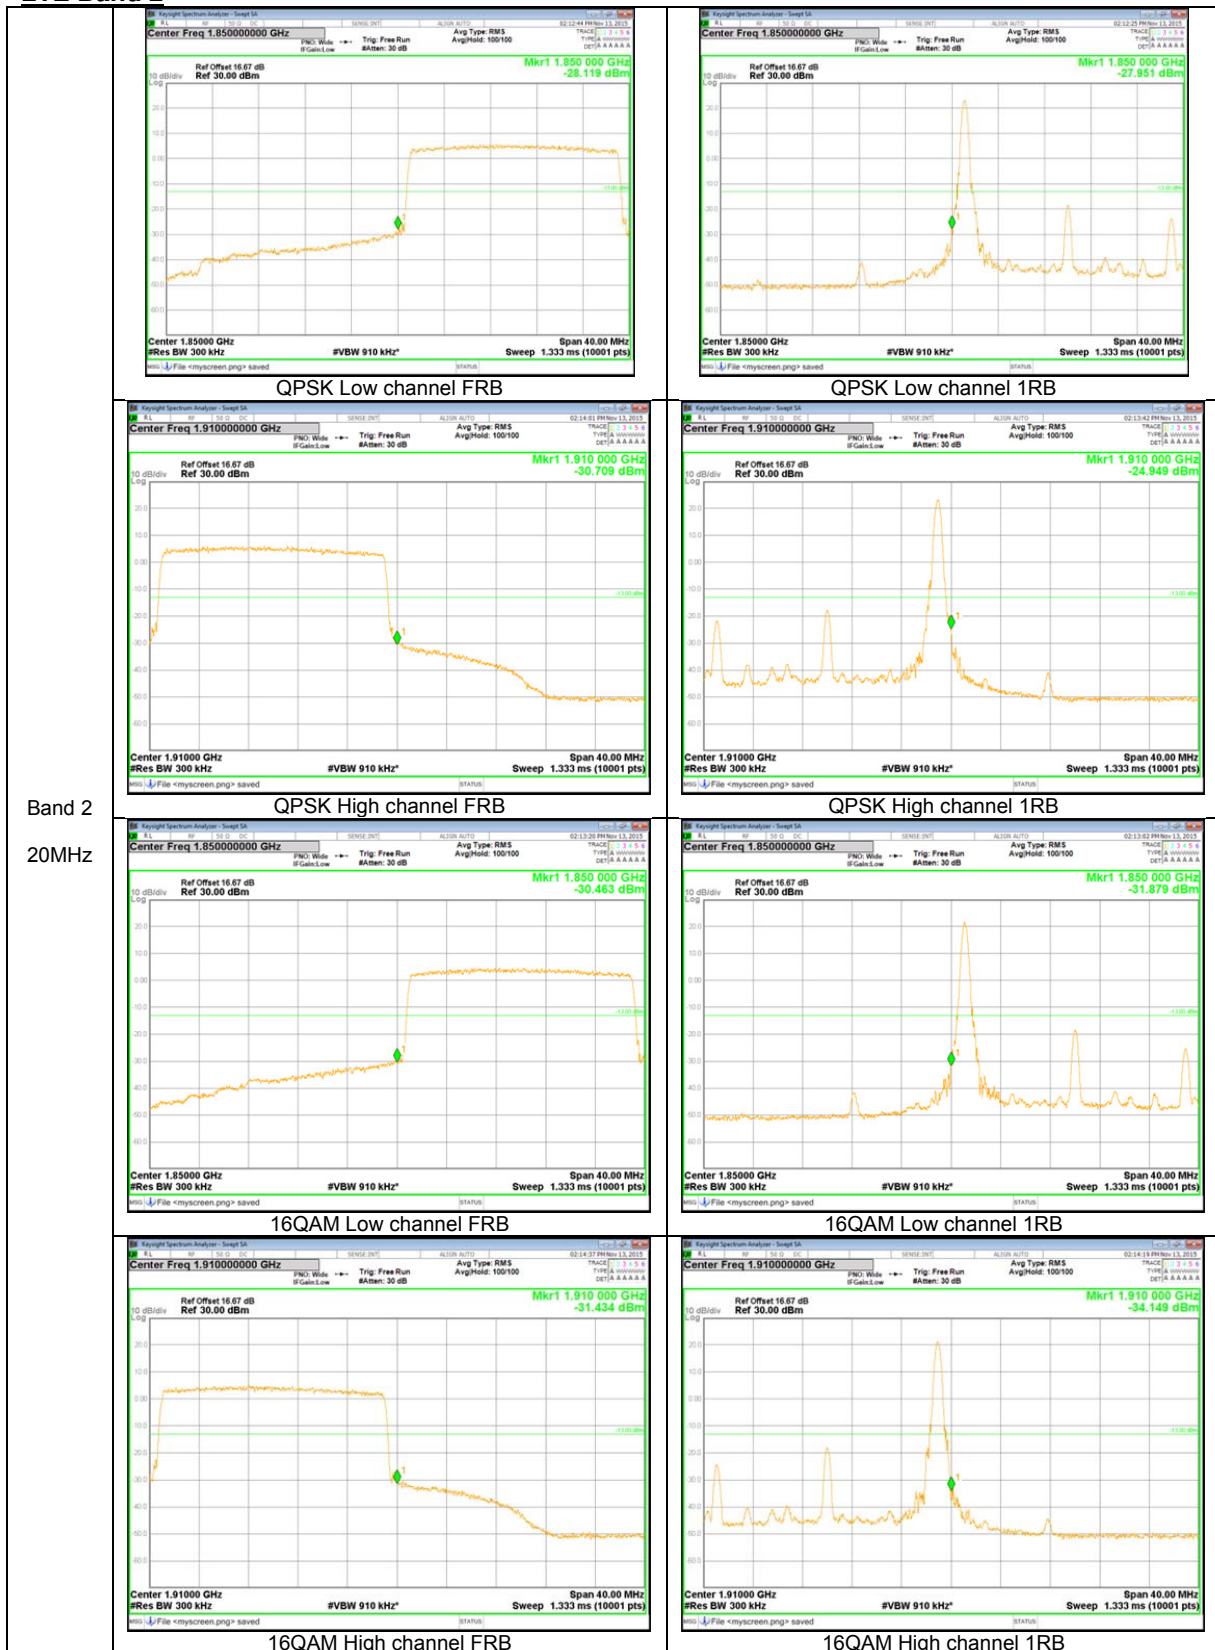

WCDMA

LTE Band 17

Band 17
 10MHz

Band 17
 5MHz

LTE Band 5

Band 5
 10MHz

LTE Band 4

Band 4
20MHz

Band 4
 15MHz

Band 4
 3MHz

LTE Band 2

Band 2
20MHz