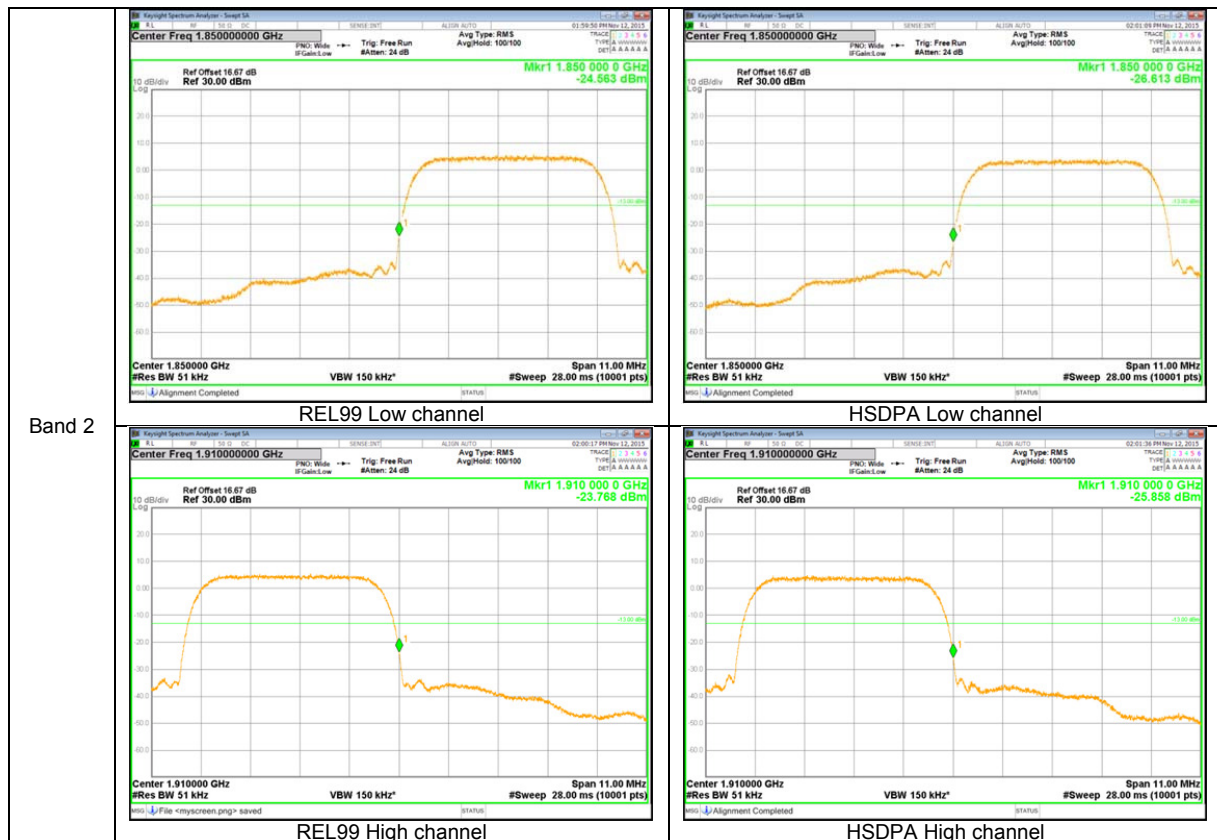

WCDMA

LTE Band 17

Band 17
 10MHz

Band 17
 5MHz

LTE Band 5

Band 5
 10MHz

LTE Band 4

Band 4
20MHz

Band 4
 15MHz

Band 4
 3MHz

LTE Band 2

Band 2
20MHz