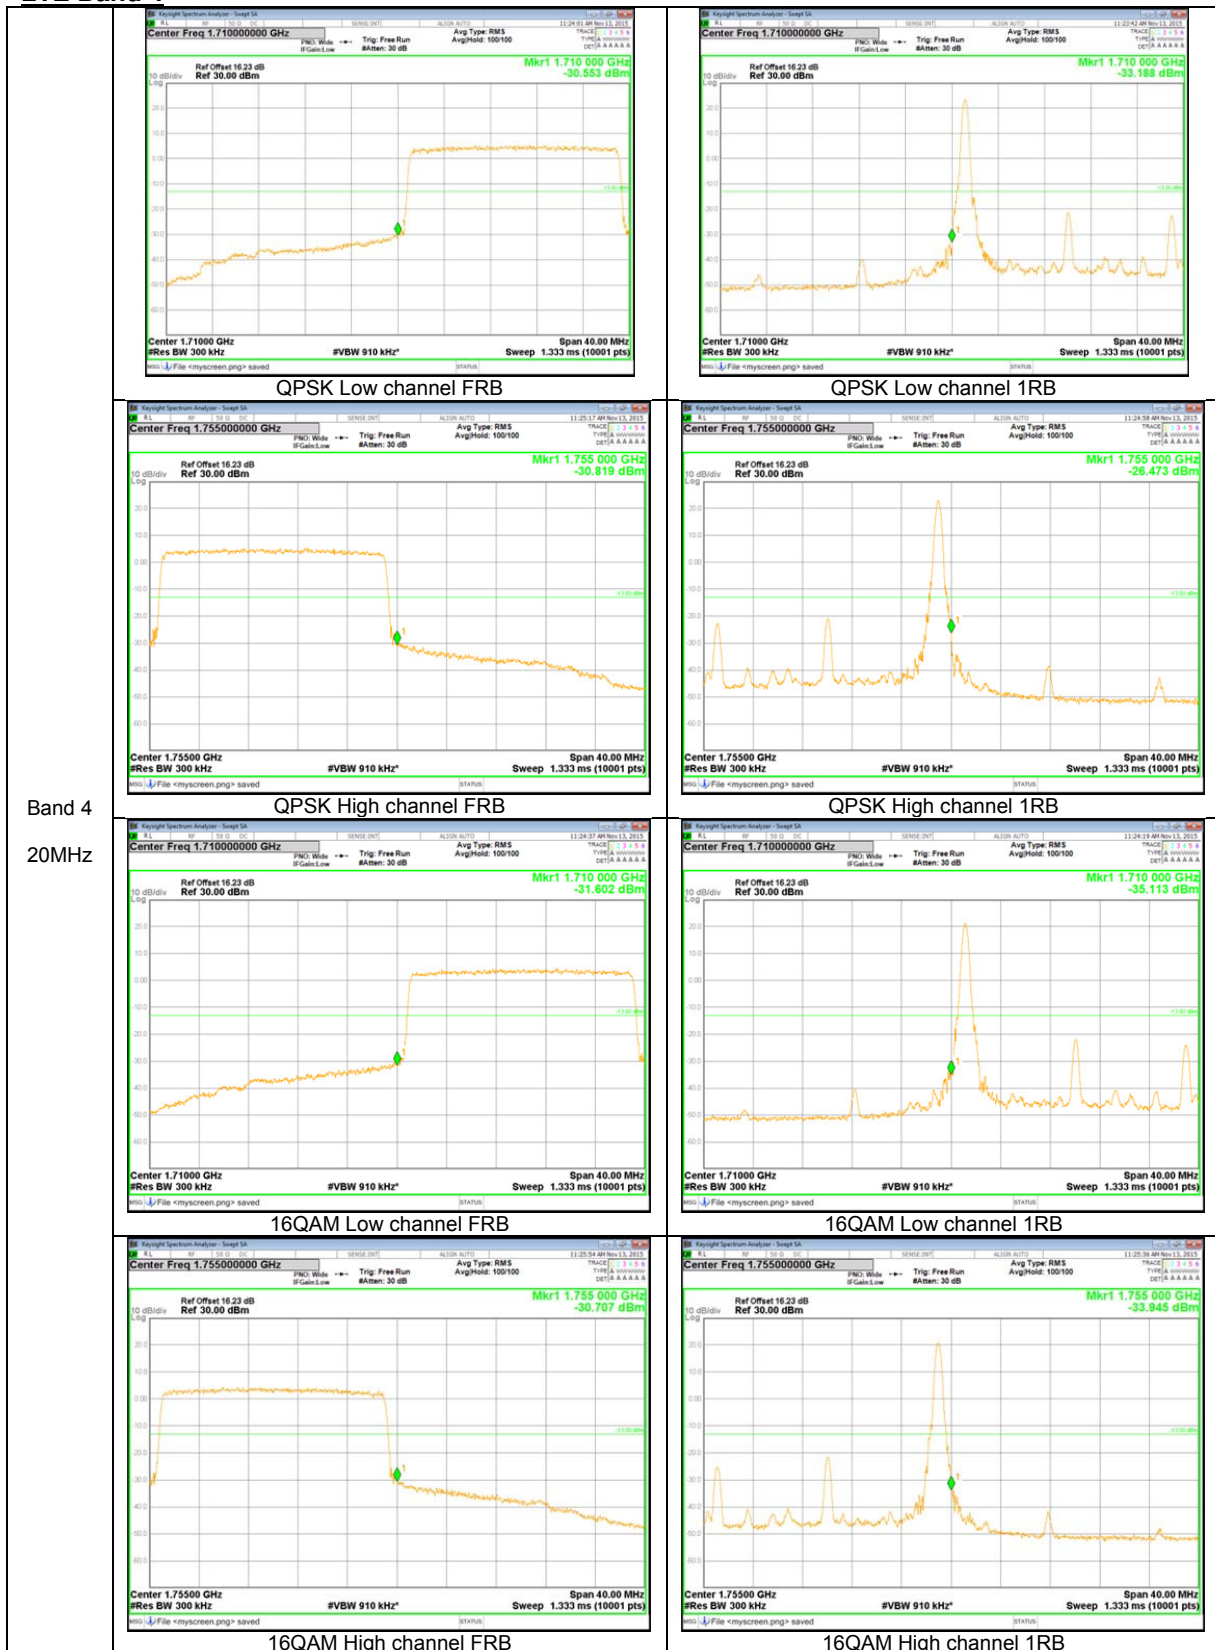

WCDMA

LTE Band 17

Band 17
 10MHz

Band 17
 5MHz

LTE Band 5

Band 5
 10MHz

LTE Band 4

Band 4
20MHz

Band 4
 15MHz

Band 4
 3MHz

LTE Band 2

Band 2
20MHz