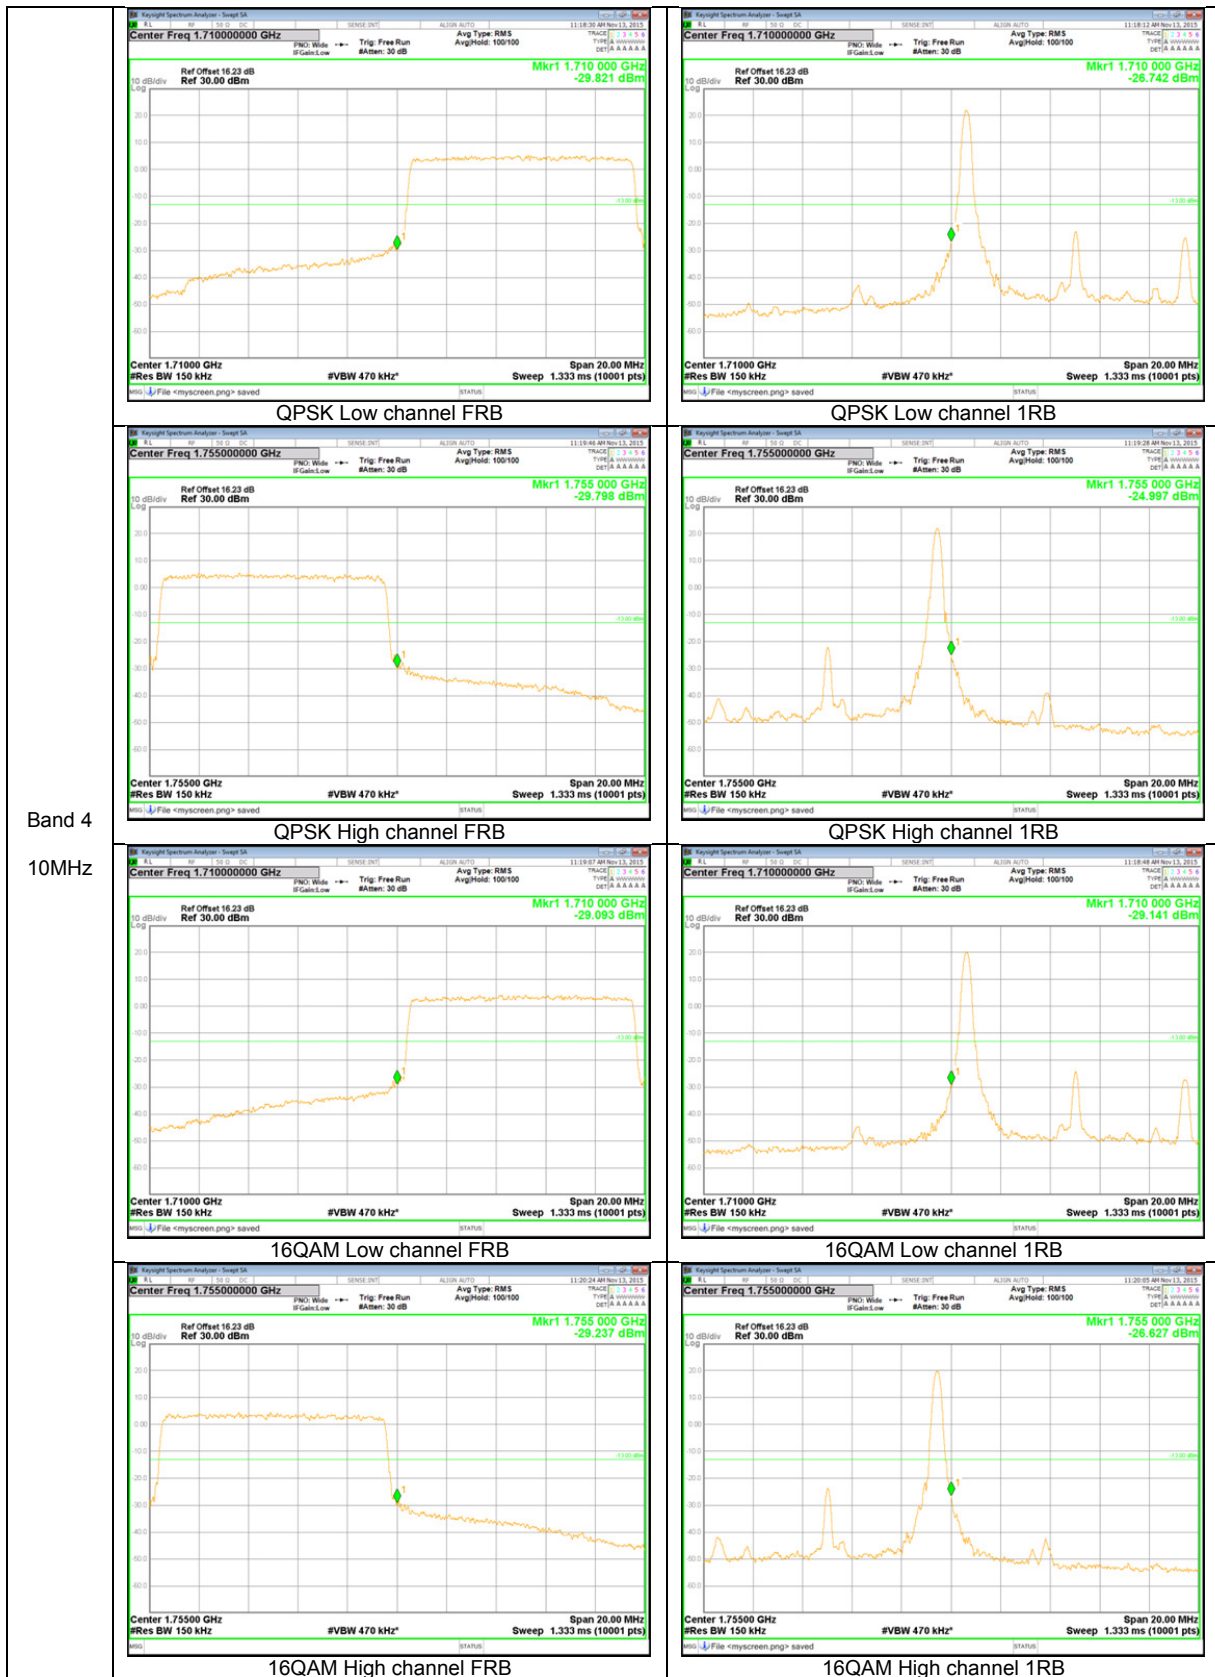

WCDMA

LTE Band 17

Band 17
 10MHz

Band 17
 5MHz

LTE Band 5

Band 5
 10MHz

LTE Band 4

Band 4
20MHz

Band 4
 15MHz

Band 4
 3MHz

LTE Band 2

Band 2
20MHz