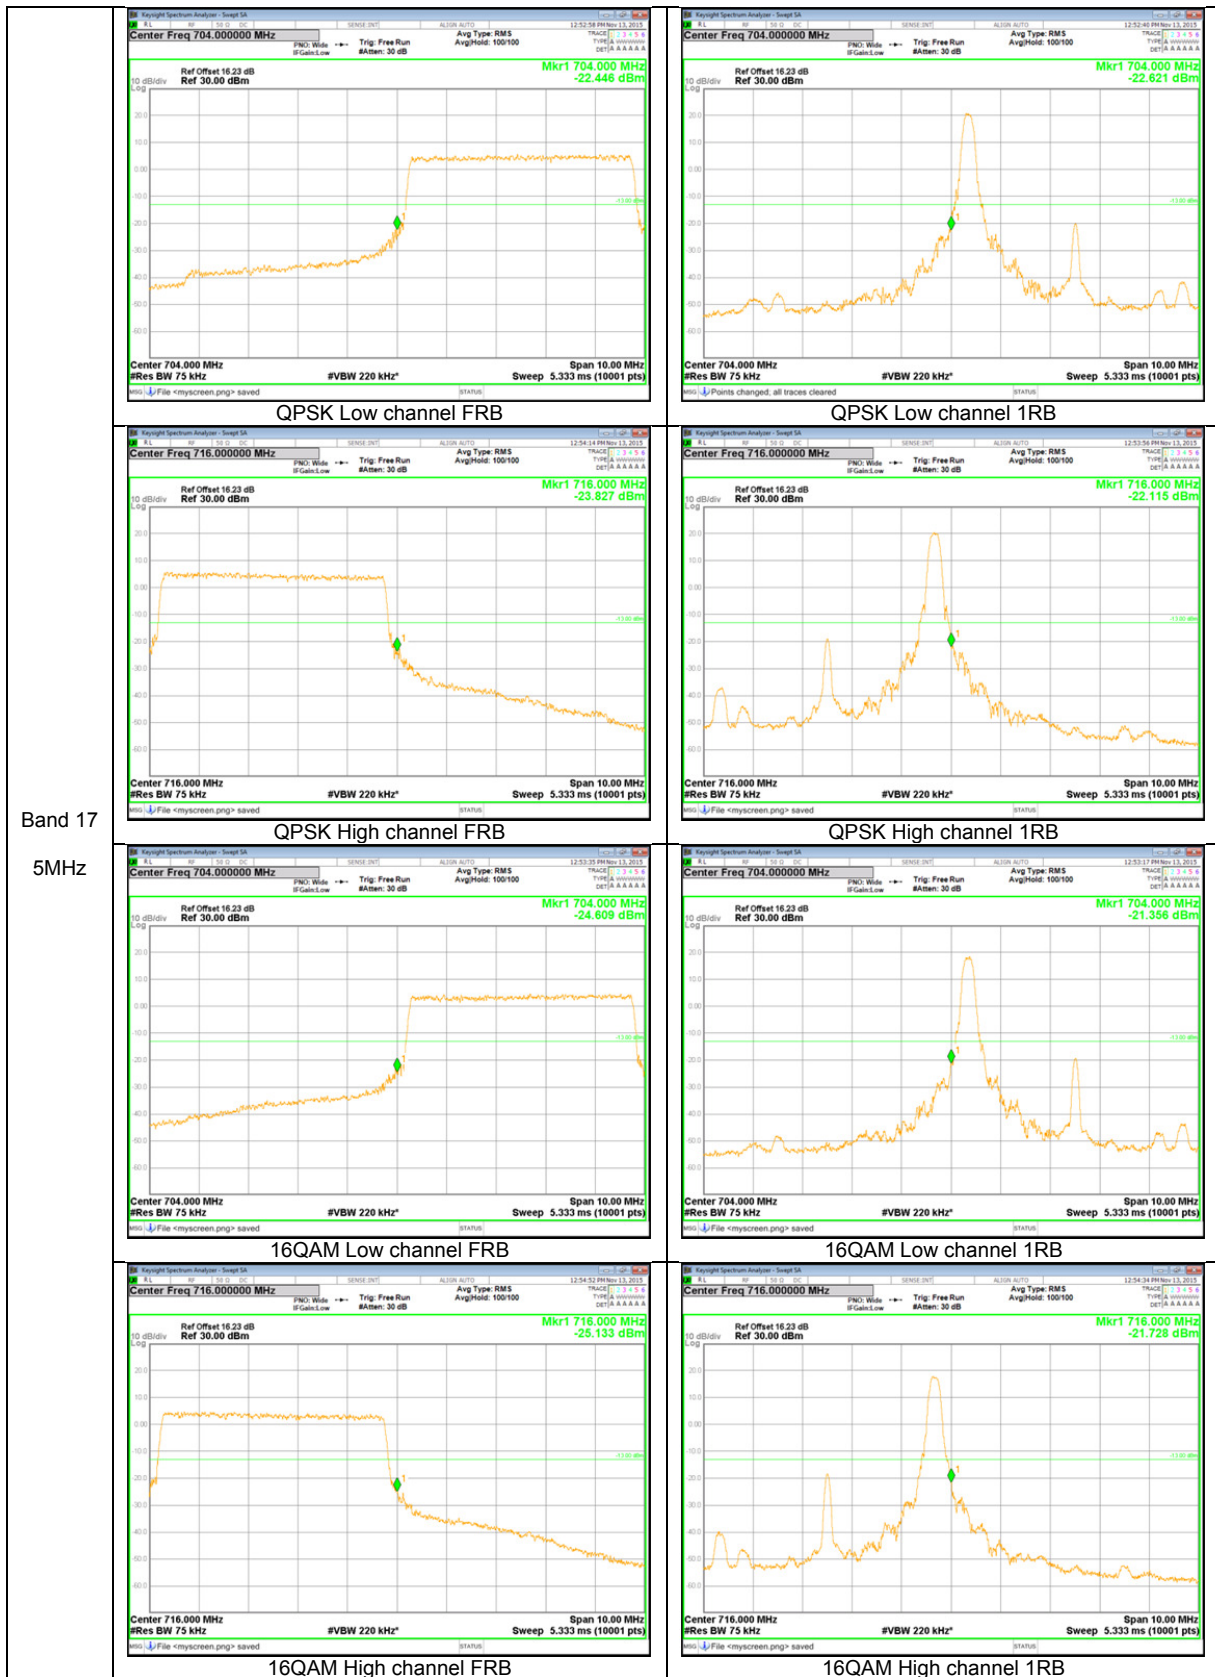

WCDMA

LTE Band 17

Band 17
 10MHz

Band 17
 5MHz

LTE Band 5

Band 5
 10MHz

LTE Band 4

Band 4
20MHz

Band 4
 15MHz

Band 4
 3MHz

LTE Band 2

Band 2
20MHz