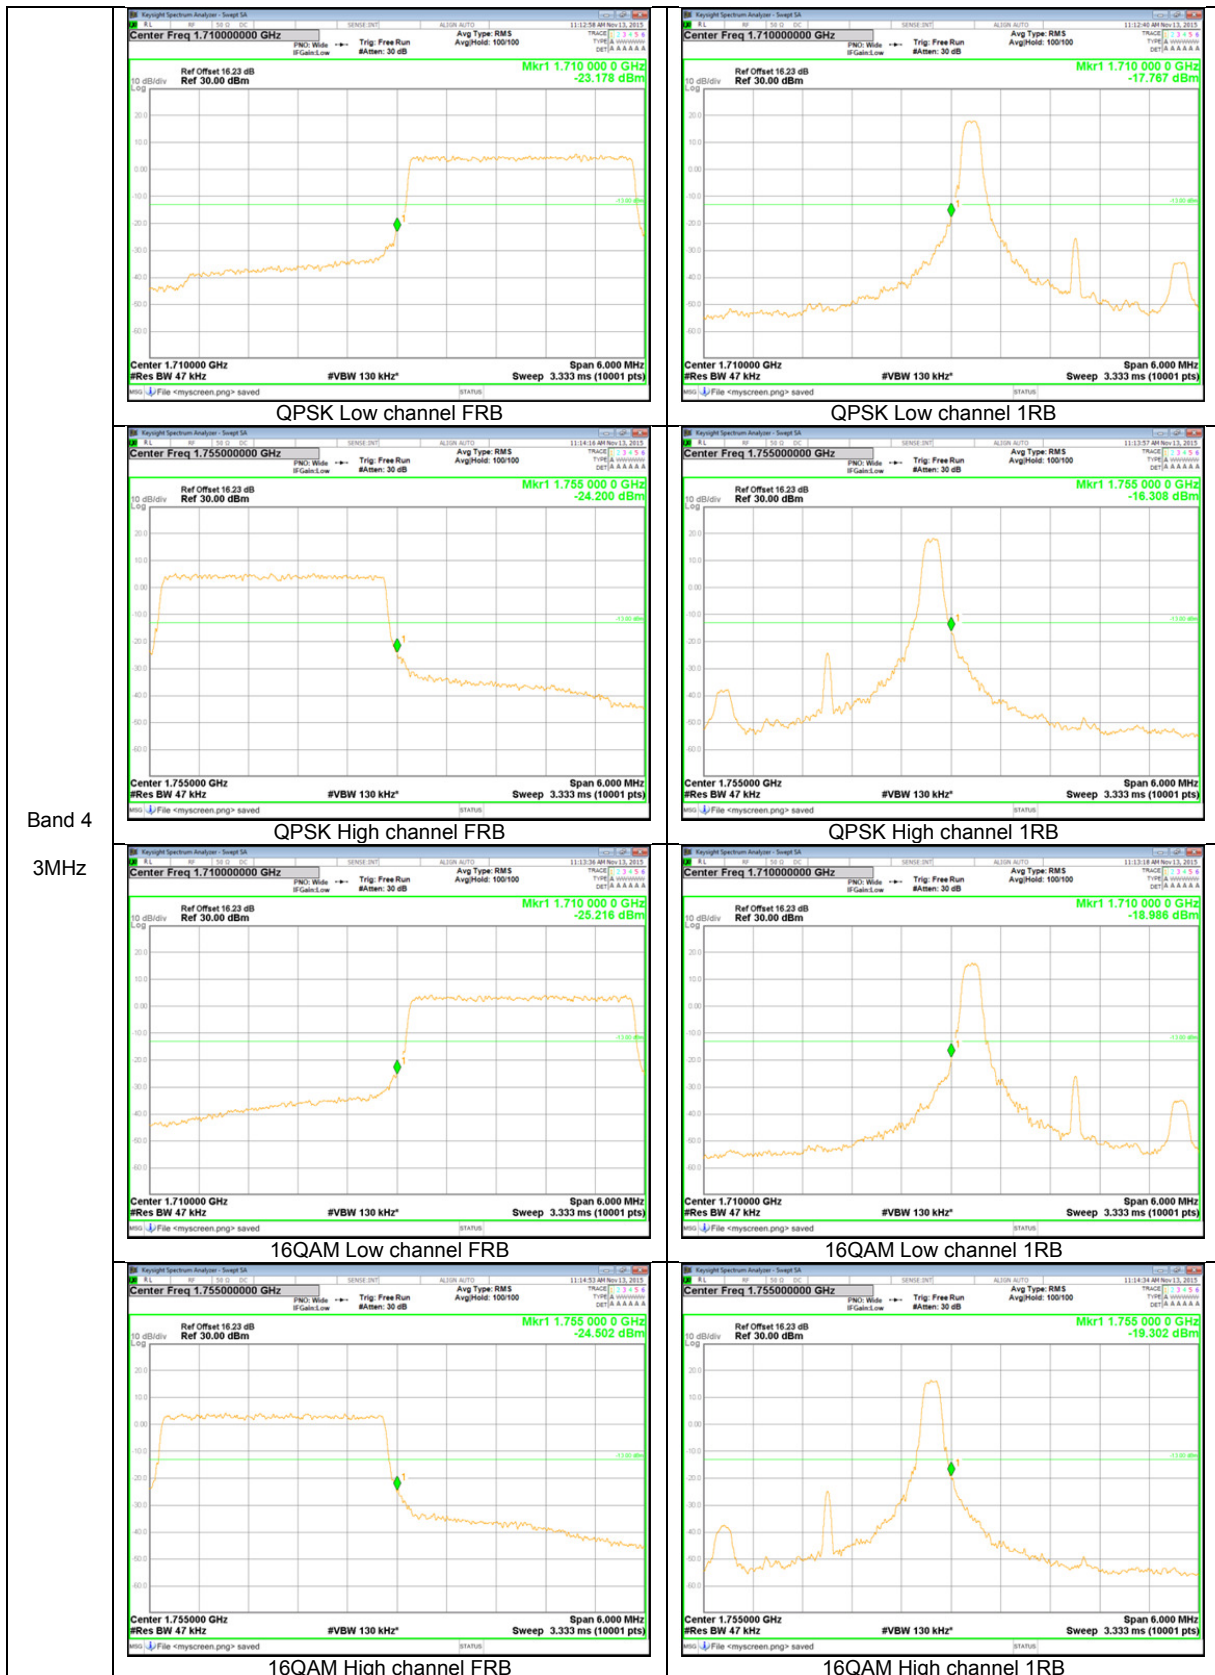

WCDMA

LTE Band 17

Band 17
 10MHz

Band 17
 5MHz

LTE Band 5

Band 5
 10MHz

LTE Band 4

Band 4
20MHz

Band 4
 15MHz

Band 4
 3MHz

LTE Band 2

Band 2
20MHz