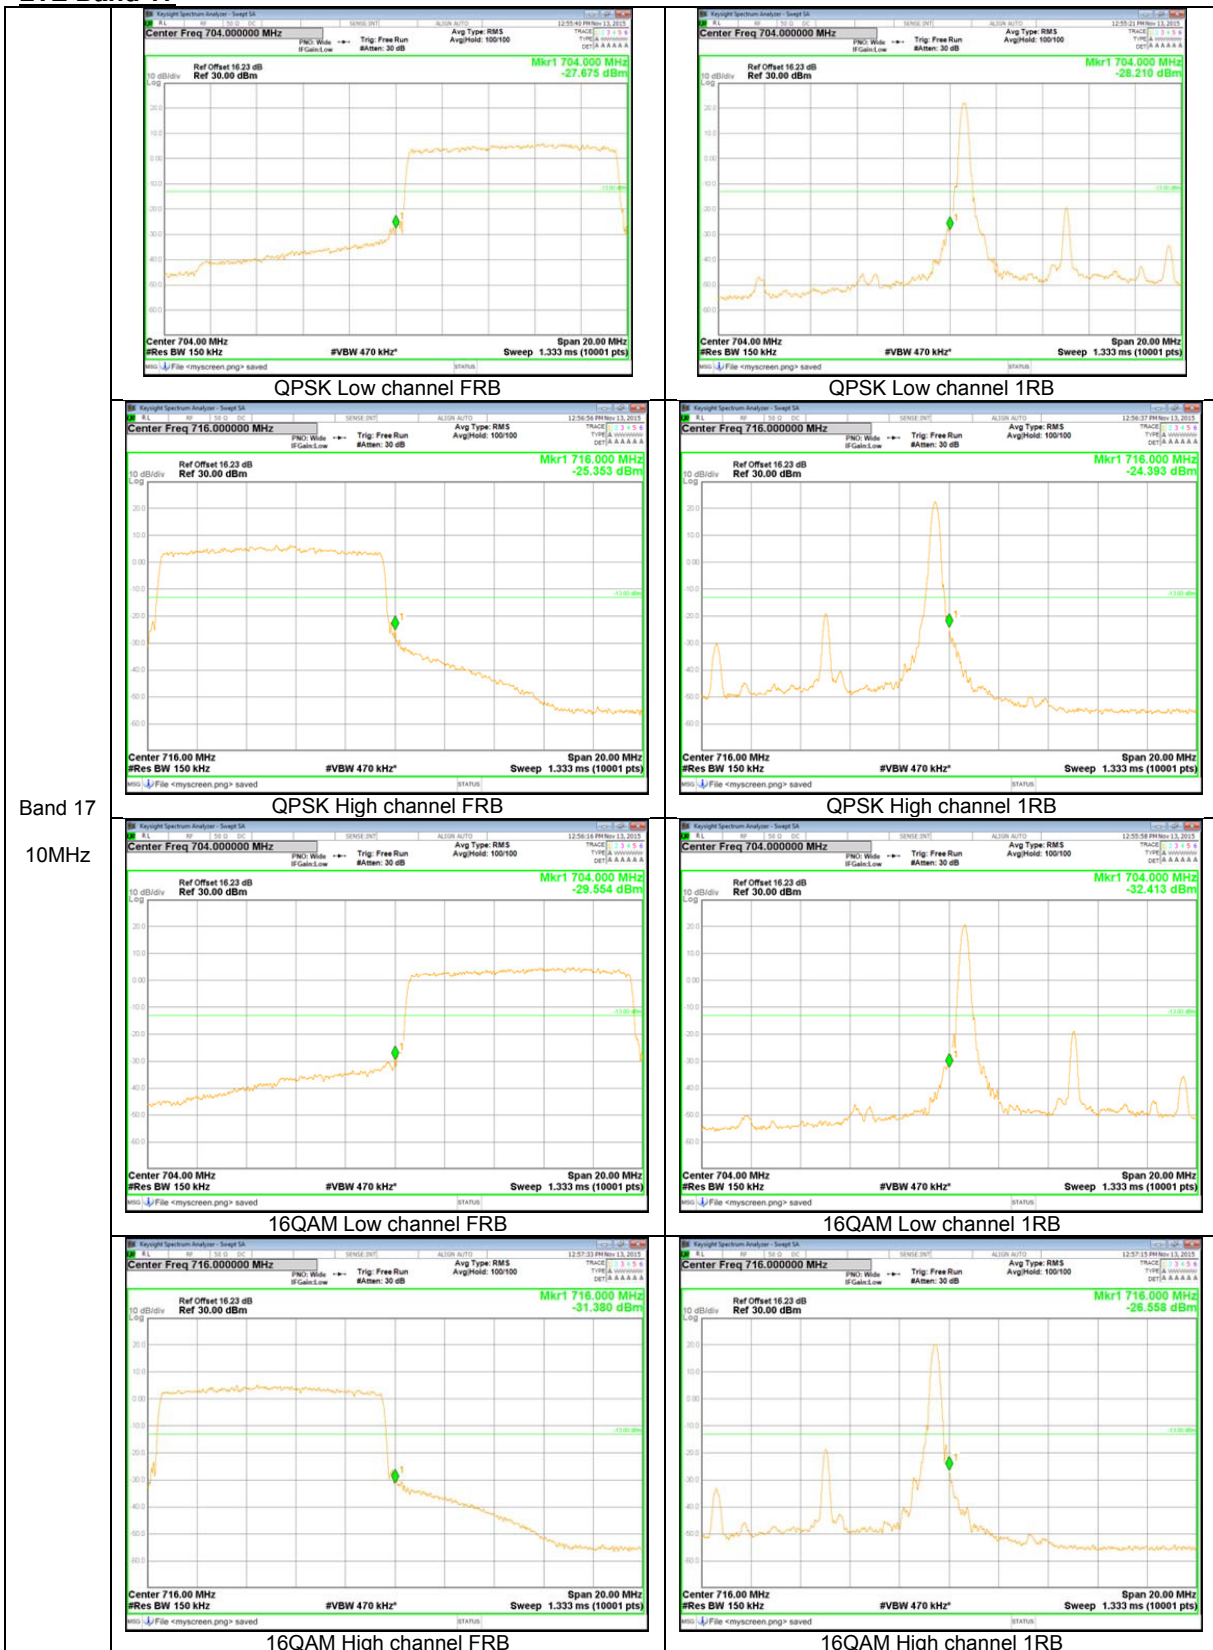

WCDMA

LTE Band 17

Band 17
 10MHz

Band 17
 5MHz

LTE Band 5

Band 5
 10MHz

LTE Band 4

Band 4
20MHz

Band 4
 15MHz

Band 4
 3MHz

LTE Band 2

Band 2
20MHz