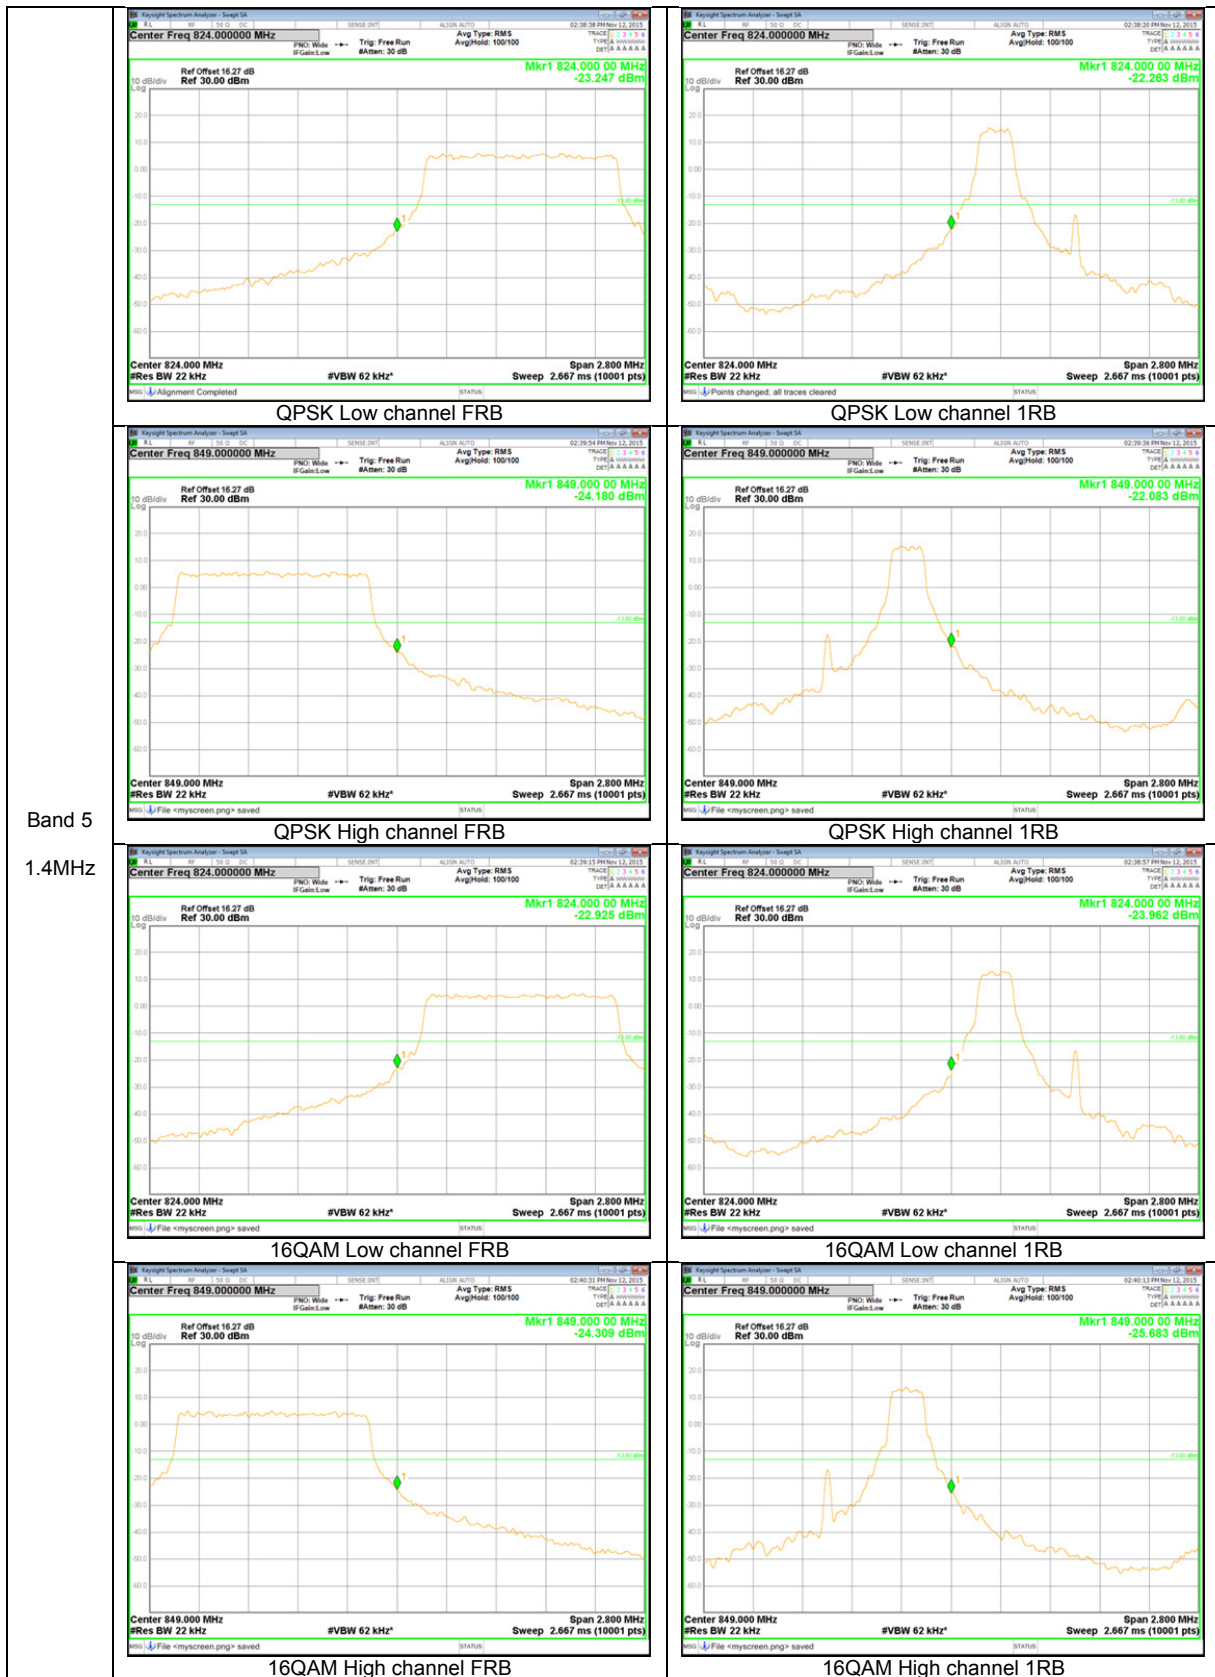

WCDMA

LTE Band 17

Band 17
 10MHz

Band 17
 5MHz

LTE Band 5

Band 5
 10MHz

LTE Band 4

Band 4
20MHz

Band 4
 15MHz

Band 4
 3MHz

LTE Band 2

Band 2
20MHz