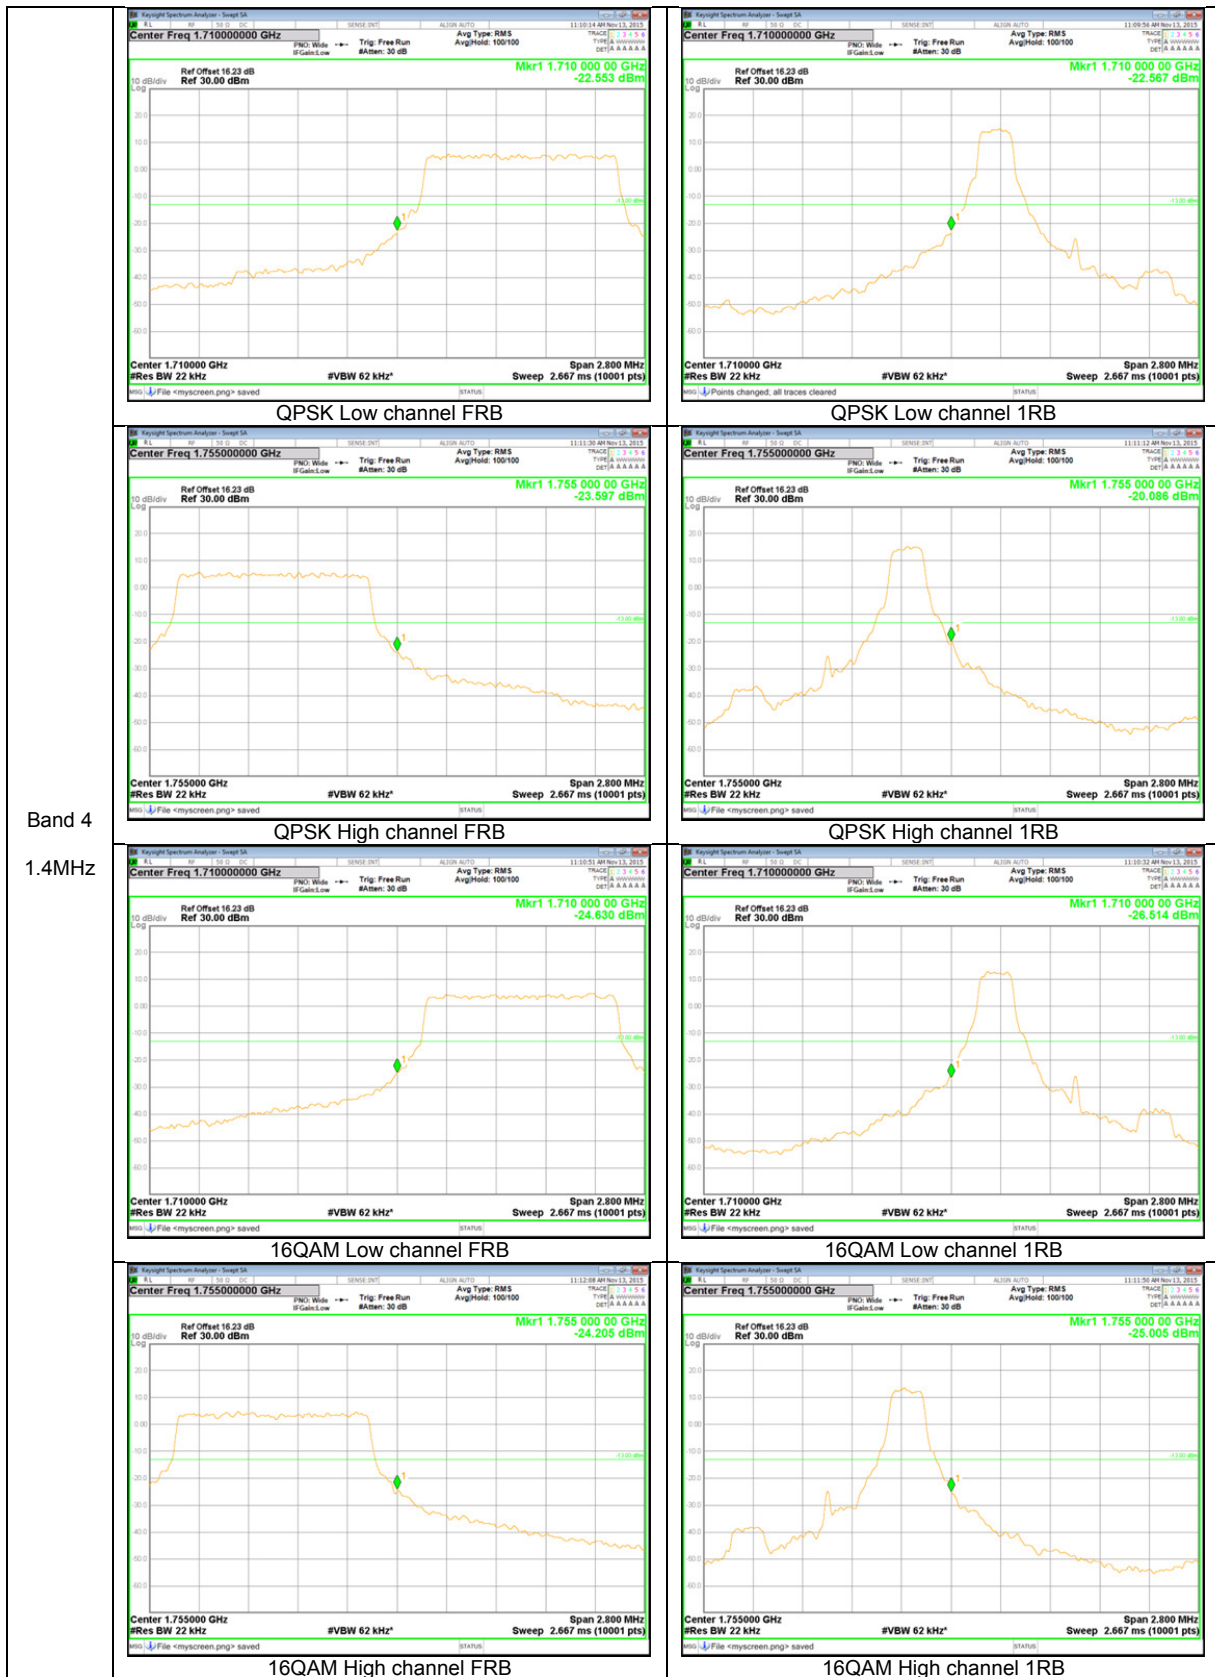

WCDMA

LTE Band 17

Band 17
 10MHz

Band 17
 5MHz

LTE Band 5

Band 5
 10MHz

LTE Band 4

Band 4
20MHz

Band 4
 15MHz

Band 4
 3MHz

LTE Band 2

Band 2
20MHz