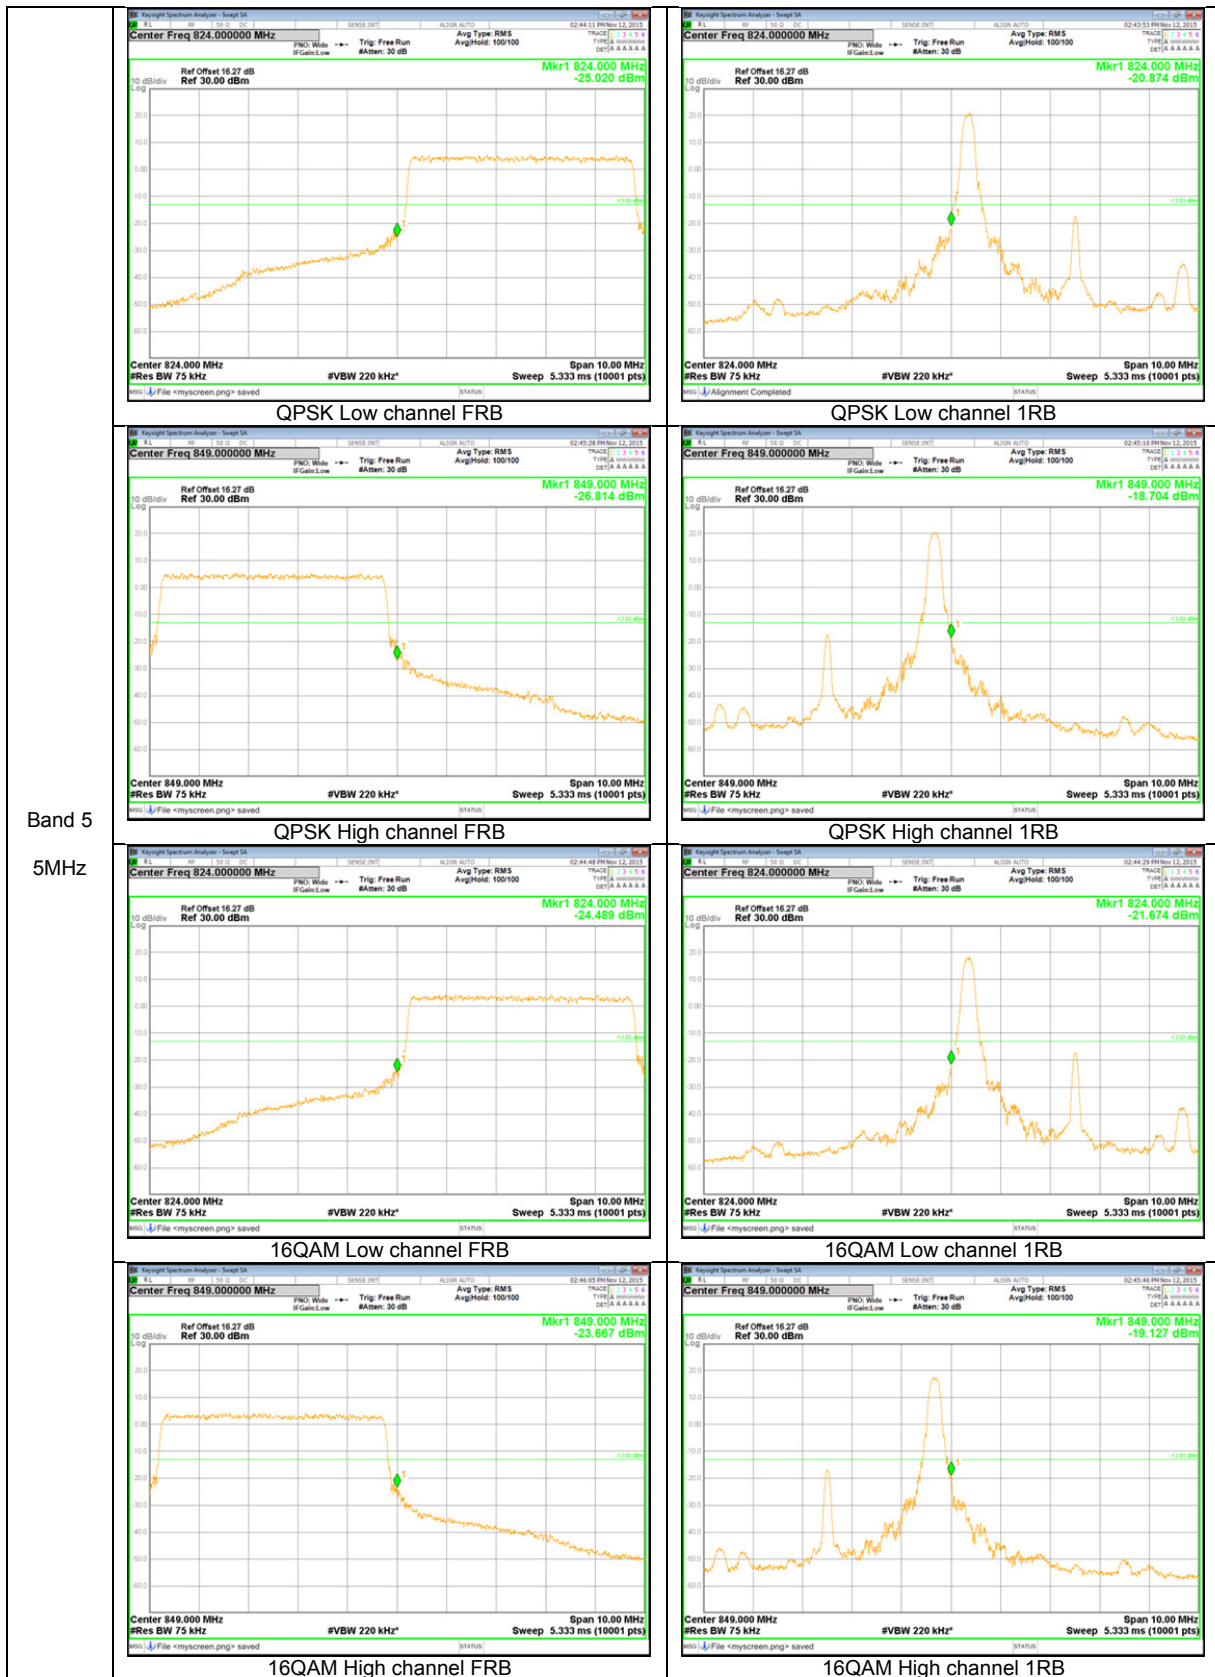

WCDMA

LTE Band 17

Band 17
 10MHz

Band 17
 5MHz

LTE Band 5

Band 5
 10MHz

LTE Band 4

Band 4
20MHz

Band 4
 15MHz

Band 4
 3MHz

LTE Band 2

Band 2
20MHz