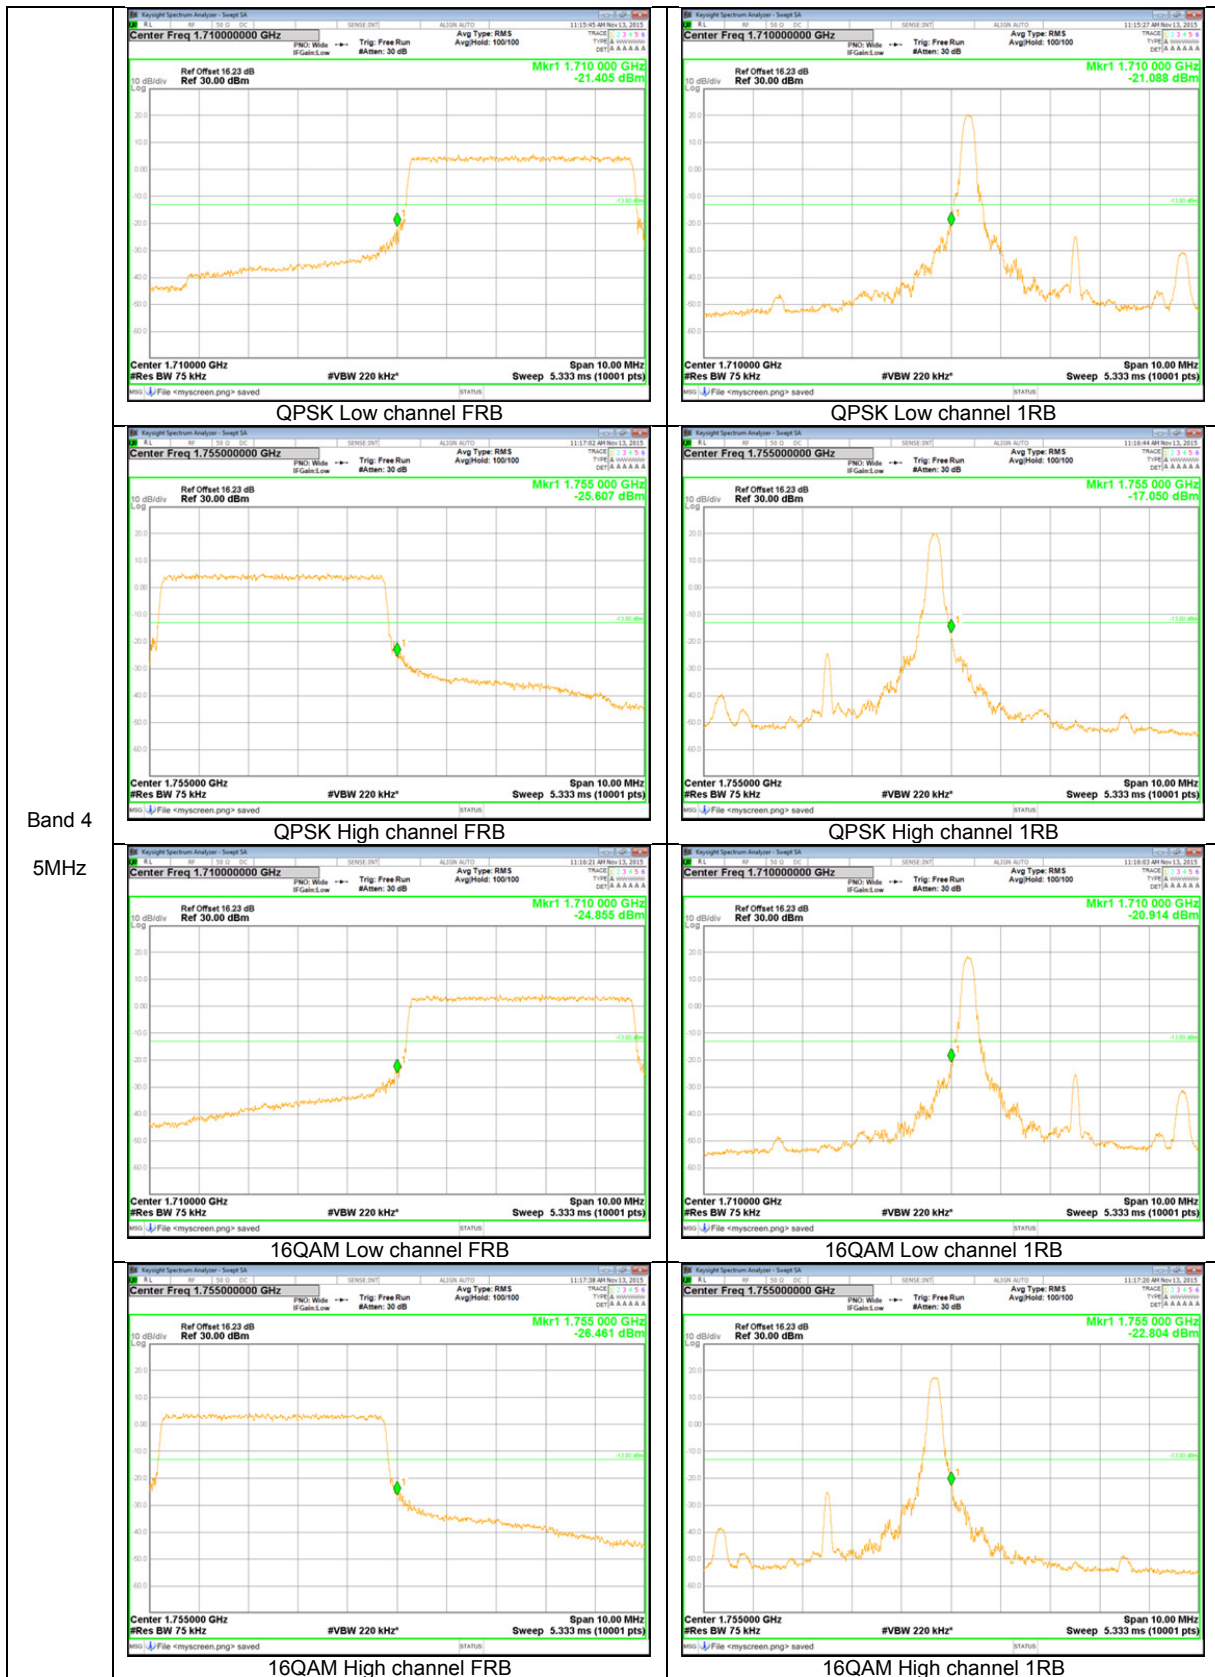

WCDMA

LTE Band 17

Band 17
 10MHz

Band 17
 5MHz

LTE Band 5

Band 5
 10MHz

LTE Band 4

Band 4
20MHz

Band 4
 15MHz

Band 4
 3MHz

LTE Band 2

Band 2
20MHz