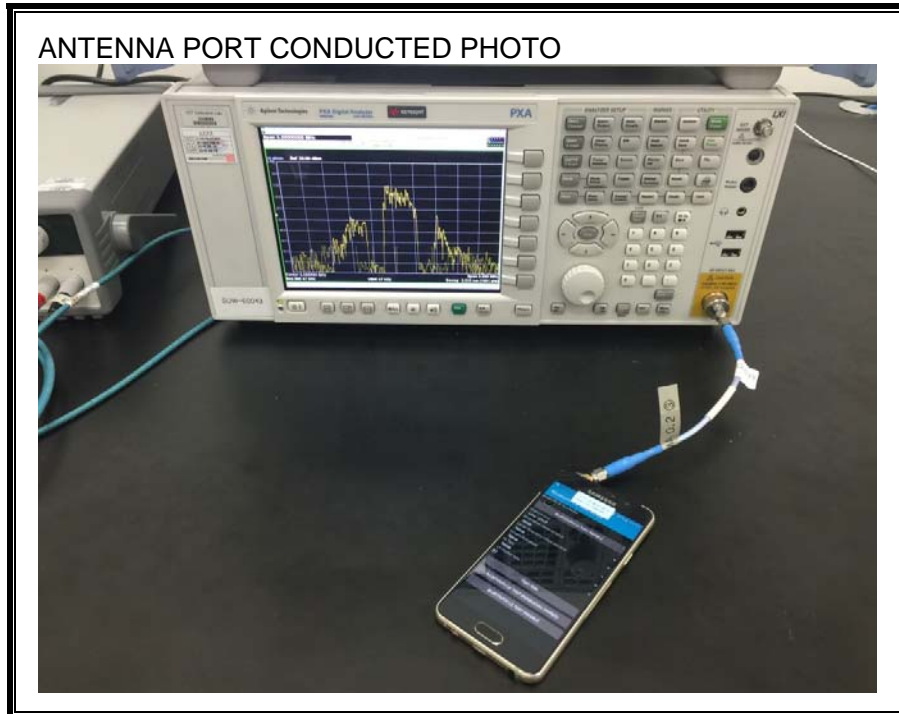

13. SETUP PHOTOS

ANTENNA PORT CONDUCTED RF MEASUREMENT SETUP

RADIATED RF MEASUREMENT SETUP (BELOW 1 GHz)

RADIATED RF MEASUREMENT SETUP (ABOVE 1 GHz)

RADIATED RF MEASUREMENT SETUP FOR PORTABLE CONFIGURATION

POWERLINE CONDUCTED EMISSIONS MEASUREMENT SETUP

END OF REPORT