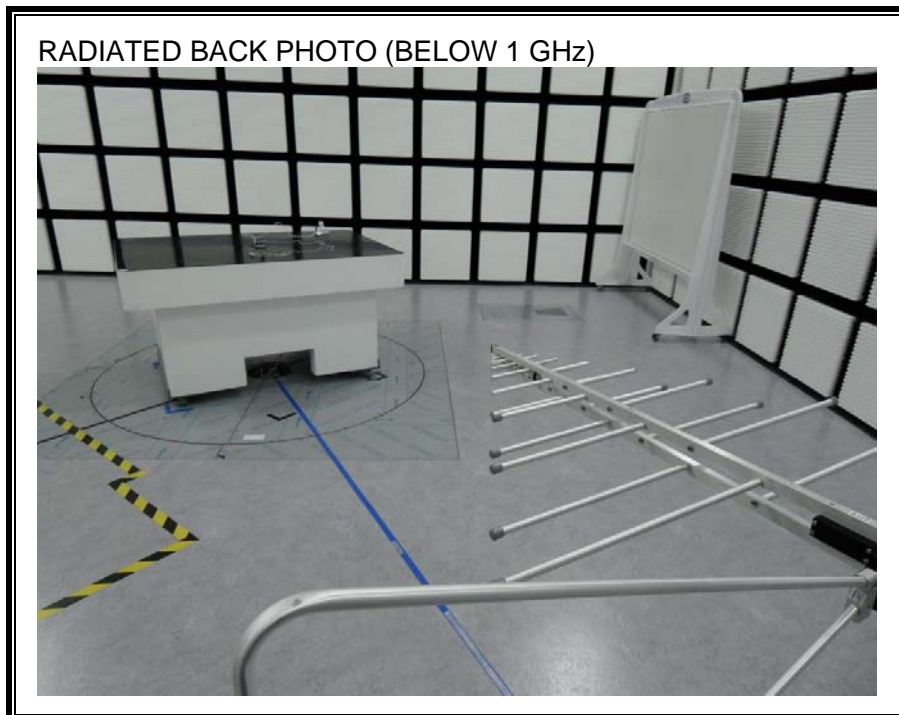

13. SETUP PHOTOS

ANTENNA PORT CONDUCTED RF MEASUREMENT SETUP

RADIATED RF MEASUREMENT SETUP (BELOW 1 GHz)

RADIATED RF MEASUREMENT SETUP (ABOVE 1 GHz)

RADIATED RF MEASUREMENT SETUP FOR PORTABLE CONFIGURATION

POWERLINE CONDUCTED EMISSIONS MEASUREMENT SETUP

END OF REPORT