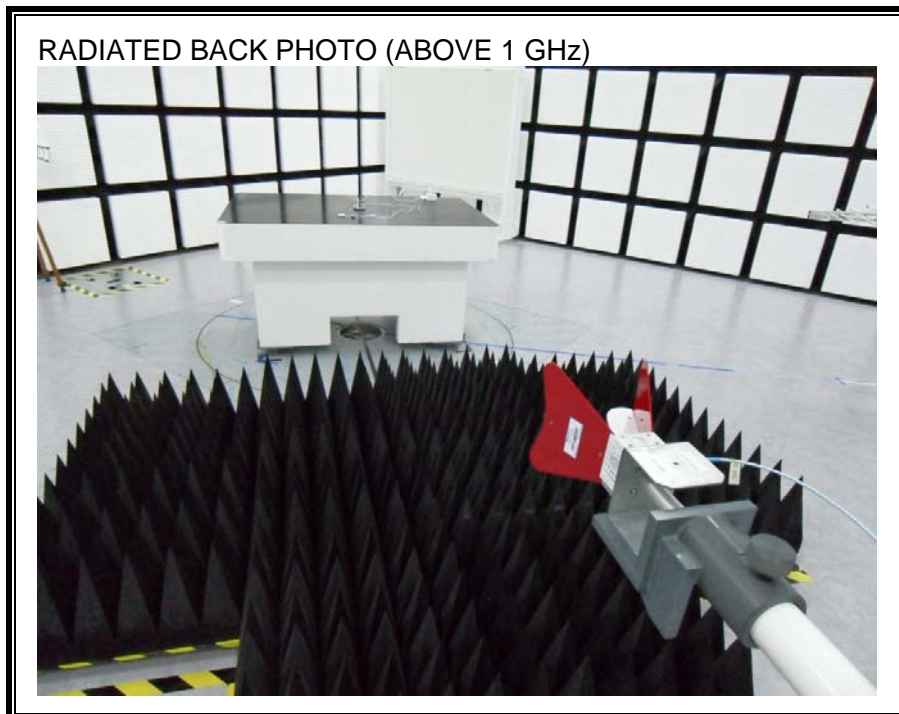

13. SETUP PHOTOS

ANTENNA PORT CONDUCTED RF MEASUREMENT SETUP

RADIATED RF MEASUREMENT SETUP (BELOW 1 GHz)

RADIATED RF MEASUREMENT SETUP (ABOVE 1 GHz)

RADIATED RF MEASUREMENT SETUP FOR PORTABLE CONFIGURATION

POWERLINE CONDUCTED EMISSIONS MEASUREMENT SETUP

END OF REPORT