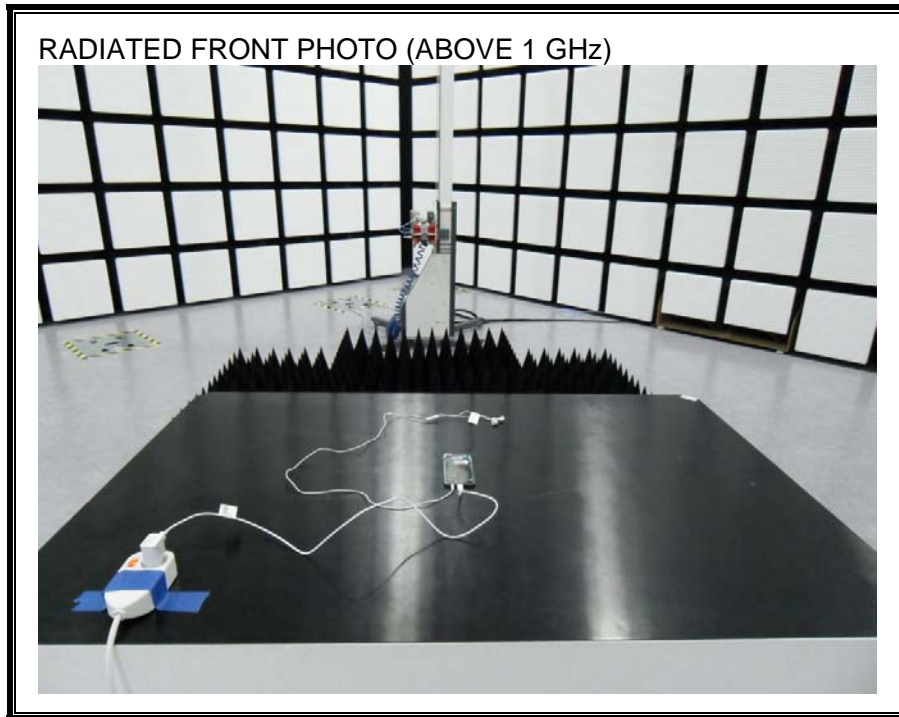

13. SETUP PHOTOS

ANTENNA PORT CONDUCTED RF MEASUREMENT SETUP

RADIATED RF MEASUREMENT SETUP (BELOW 1 GHz)

RADIATED RF MEASUREMENT SETUP (ABOVE 1 GHz)

RADIATED RF MEASUREMENT SETUP FOR PORTABLE CONFIGURATION

POWERLINE CONDUCTED EMISSIONS MEASUREMENT SETUP

END OF REPORT