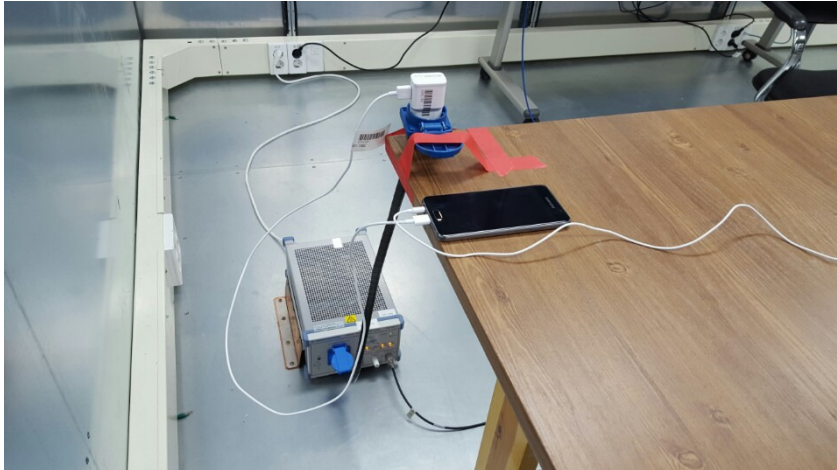

13. SETUP PHOTOS

ANTENNA PORT CONDUCTED RF MEASUREMENT SETUP

RADIATED RF MEASUREMENT SETUP (BELOW 1 GHz)

RADIATED RF MEASUREMENT SETUP (ABOVE 1 GHz)

RADIATED RF MEASUREMENT SETUP FOR PORTABLE CONFIGURATION

POWERLINE CONDUCTED EMISSIONS MEASUREMENT SETUP

LINE CONDUCTED FRONT PHOTO

LINE CONDUCTED BACK PHOTO

END OF REPORT