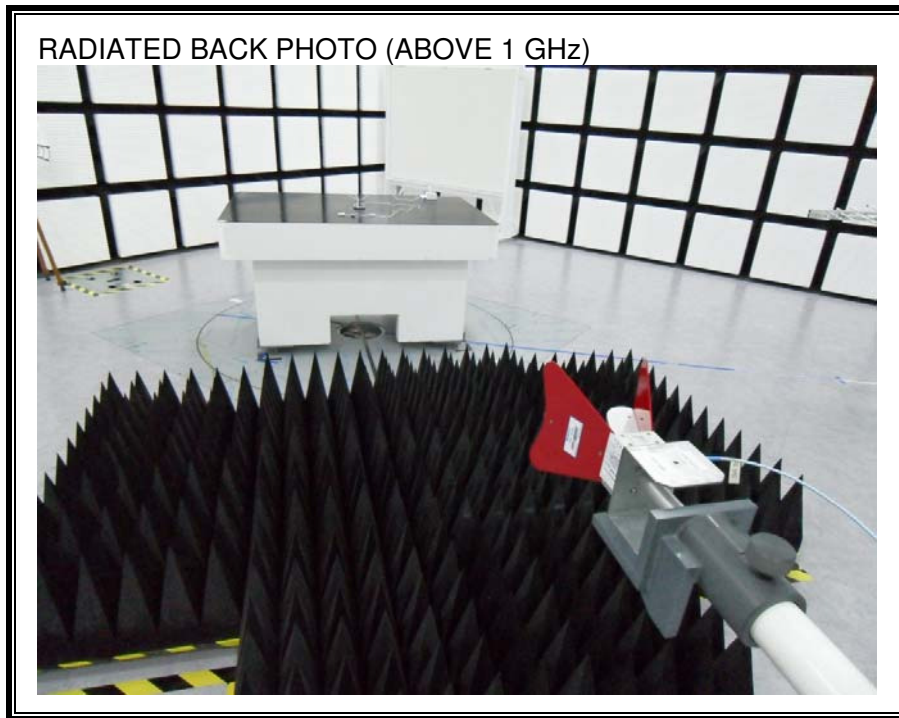

13. SETUP PHOTOS

ANTENNA PORT CONDUCTED RF MEASUREMENT SETUP

RADIATED RF MEASUREMENT SETUP (BELOW 1 GHz)

RADIATED RF MEASUREMENT SETUP (ABOVE 1 GHz)

RADIATED RF MEASUREMENT SETUP FOR PORTABLE CONFIGURATION

POWERLINE CONDUCTED EMISSIONS MEASUREMENT SETUP

LINE CONDUCTED FRONT PHOTO

LINE CONDUCTED BACK PHOTO

END OF REPORT