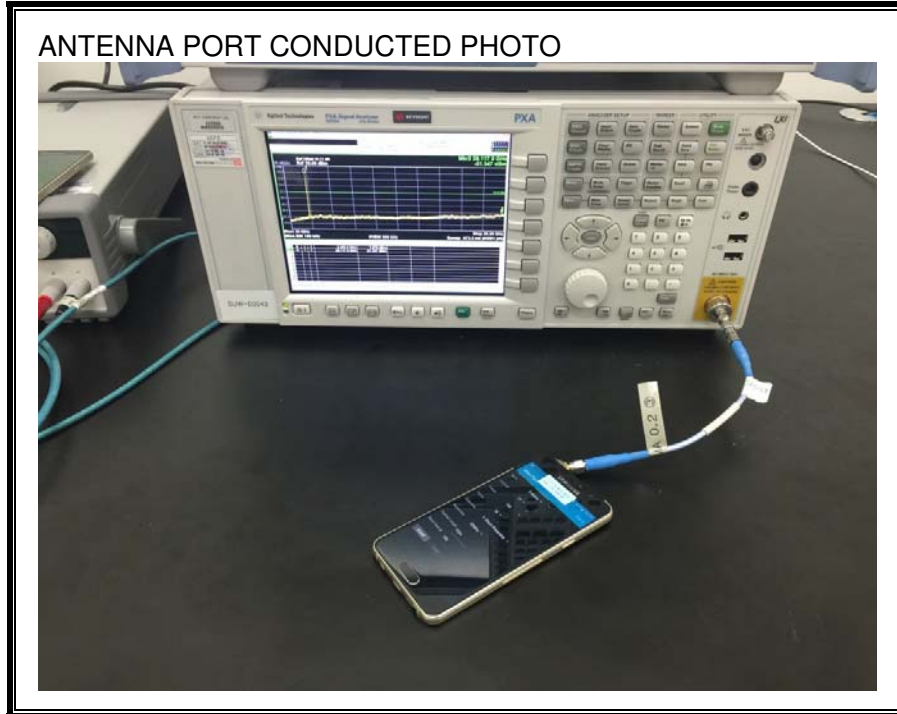

13. SETUP PHOTOS

ANTENNA PORT CONDUCTED RF MEASUREMENT SETUP

RADIATED RF MEASUREMENT SETUP (BELOW 1 GHz)

RADIATED RF MEASUREMENT SETUP (ABOVE 1 GHz)

RADIATED RF MEASUREMENT SETUP FOR PORTABLE CONFIGURATION

POWERLINE CONDUCTED EMISSIONS MEASUREMENT SETUP

LINE CONDUCTED FRONT PHOTO

LINE CONDUCTED BACK PHOTO

END OF REPORT