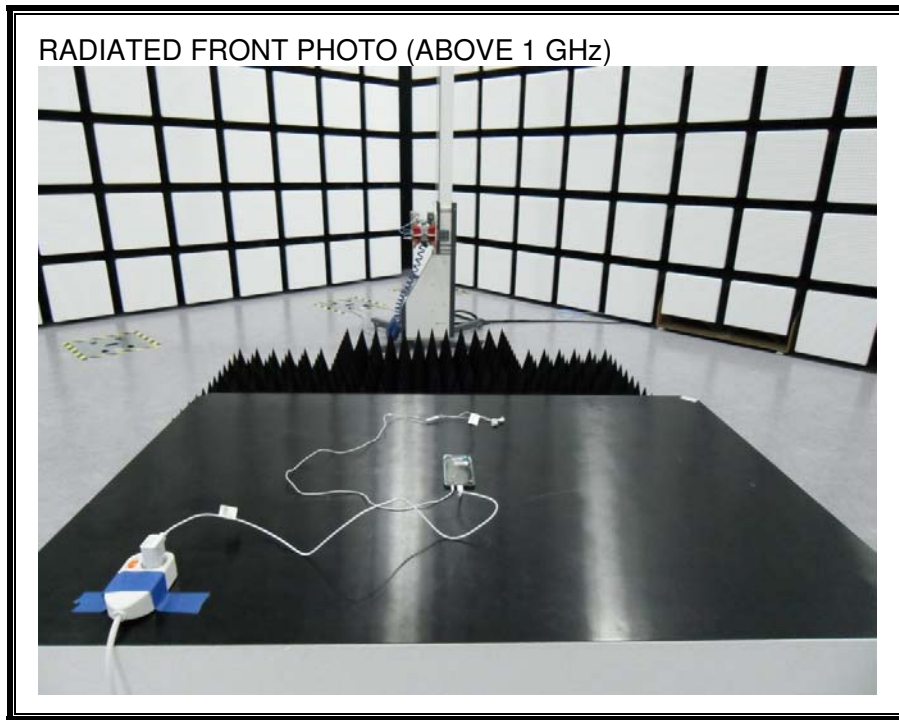

13. SETUP PHOTOS

ANTENNA PORT CONDUCTED RF MEASUREMENT SETUP

RADIATED RF MEASUREMENT SETUP (BELOW 1 GHz)

RADIATED RF MEASUREMENT SETUP (ABOVE 1 GHz)

RADIATED RF MEASUREMENT SETUP FOR PORTABLE CONFIGURATION

POWERLINE CONDUCTED EMISSIONS MEASUREMENT SETUP

LINE CONDUCTED FRONT PHOTO

LINE CONDUCTED BACK PHOTO

END OF REPORT