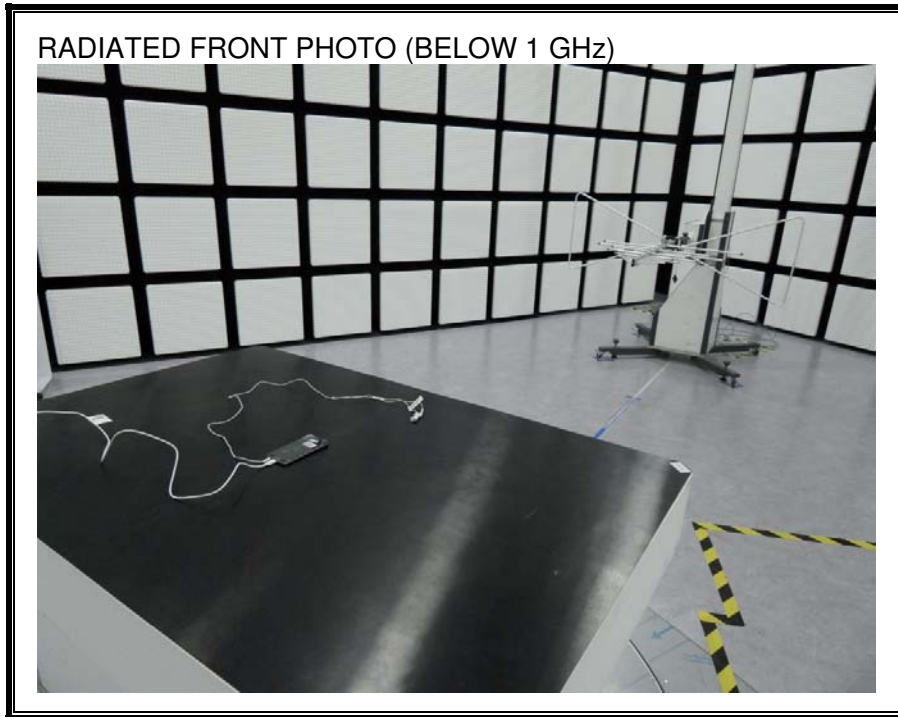

13. SETUP PHOTOS

ANTENNA PORT CONDUCTED RF MEASUREMENT SETUP

RADIATED RF MEASUREMENT SETUP (BELOW 1 GHz)

RADIATED RF MEASUREMENT SETUP (ABOVE 1 GHz)

RADIATED RF MEASUREMENT SETUP FOR PORTABLE CONFIGURATION

POWERLINE CONDUCTED EMISSIONS MEASUREMENT SETUP

LINE CONDUCTED FRONT PHOTO

LINE CONDUCTED BACK PHOTO

END OF REPORT