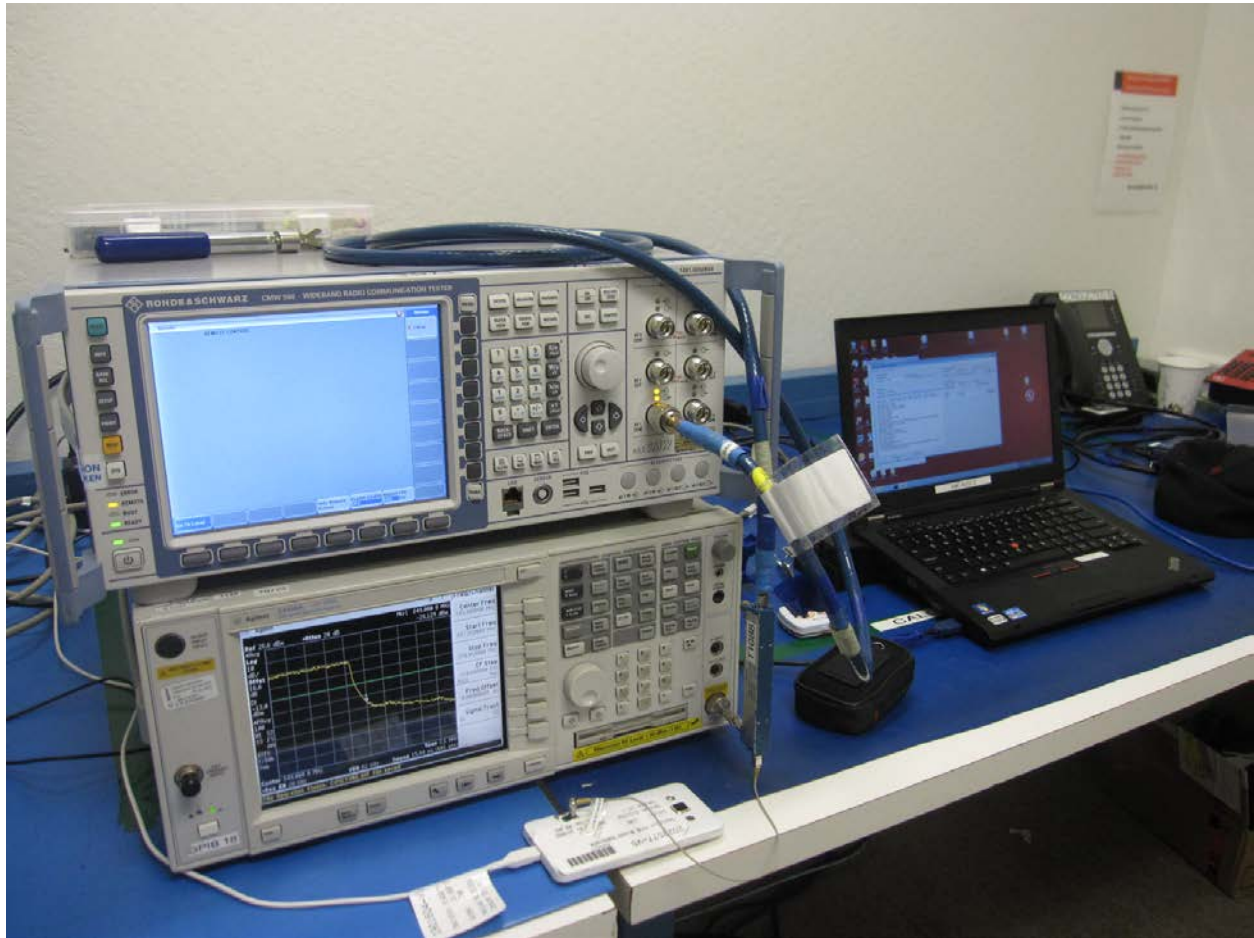

12. SETUP PHOTOS

ANTENNA PORT CONDUCTED RF MEASUREMENT SETUP

RADIATED RF MEASUREMENT SETUP FOR PORTABLE CONFIGURATION FRONT VIEW

RADIATED RF MEASUREMENT SETUP FOR PORTABLE CONFIGURATION BACK VIEW

X AXIS FRONT VIEW

Y AXIS FRONT VIEW

Z AXIS FRONT VIEW

ENVIRONMENTAL CHAMBER PHOTO

END OF REPORT