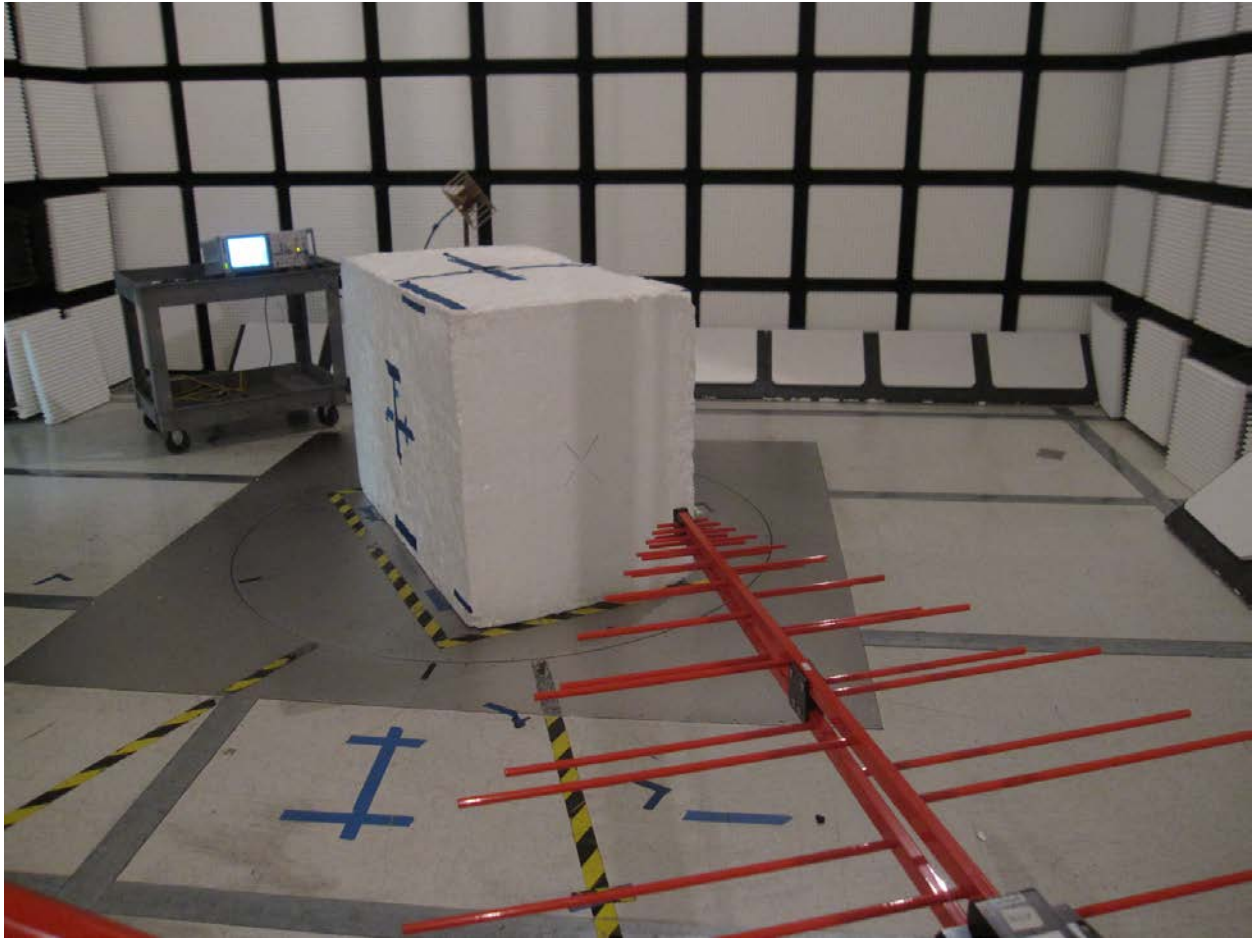

12. SETUP PHOTOS

ANTENNA PORT CONDUCTED RF MEASUREMENT SETUP

RADIATED RF MEASUREMENT SETUP FOR PORTABLE CONFIGURATION FRONT VIEW

RADIATED RF MEASUREMENT SETUP FOR PORTABLE CONFIGURATION BACK VIEW

X AXIS FRONT VIEW

Y AXIS FRONT VIEW

Z AXIS FRONT VIEW

ENVIRONMENTAL CHAMBER PHOTO

END OF REPORT