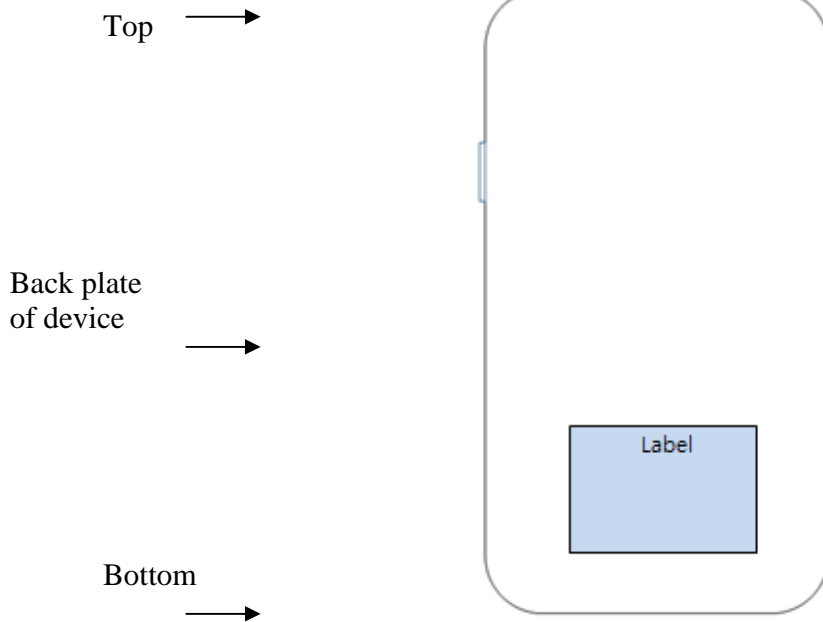

Label and Location

Samsung Phone Model: SM-A300Y
FCC ID: A3LSMA300Y

Label:

※ Samsung Interface 3.4pt (0.94mm)

Location:

FCC ID is placed on rear of the device.