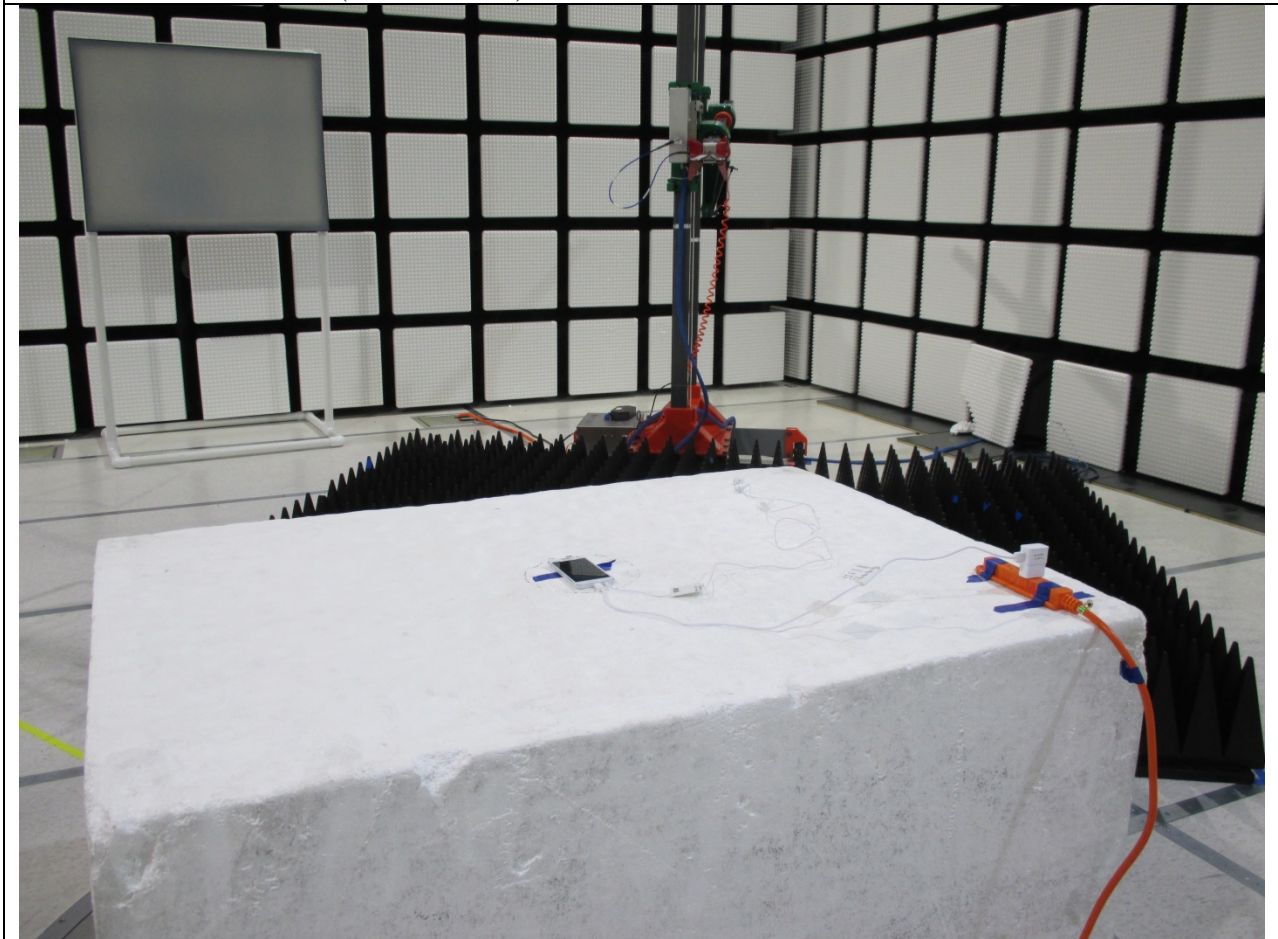

12. SETUP PHOTOS

ANTENNA PORT CONDUCTED RF MEASUREMENT SETUP

ANTENNA PORT CONDUCTED PHOTO

RADIATED RF MEASUREMENT SETUP (BELOW 1 GHz)

RADIATED FRONT=PHOTO (BELOW 1 GHz)

RADIATED BACK PHOTO (BELOW 1 GHz)

RADIATED RF MEASUREMENT SETUP (ABOVE 1 GHz)

RADIATED FRONT PHOTO (ABOVE 1 GHz)

RADIATED BACK PHOTO (ABOVE 1 GHz)

RADIATED RF MEASUREMENT SETUP FOR PORTABLE CONFIGURATION

X-AXIS FRONT PHOTO

Y-AXIS FRONT PHOTO

Z-AXIS FRONT PHOTO

POWERLINE CONDUCTED EMISSIONS MEASUREMENT SETUP

LINE CONDUCTED FRONT PHOTO

LINE CONDUCTED BACK PHOTO

END OF REPORT