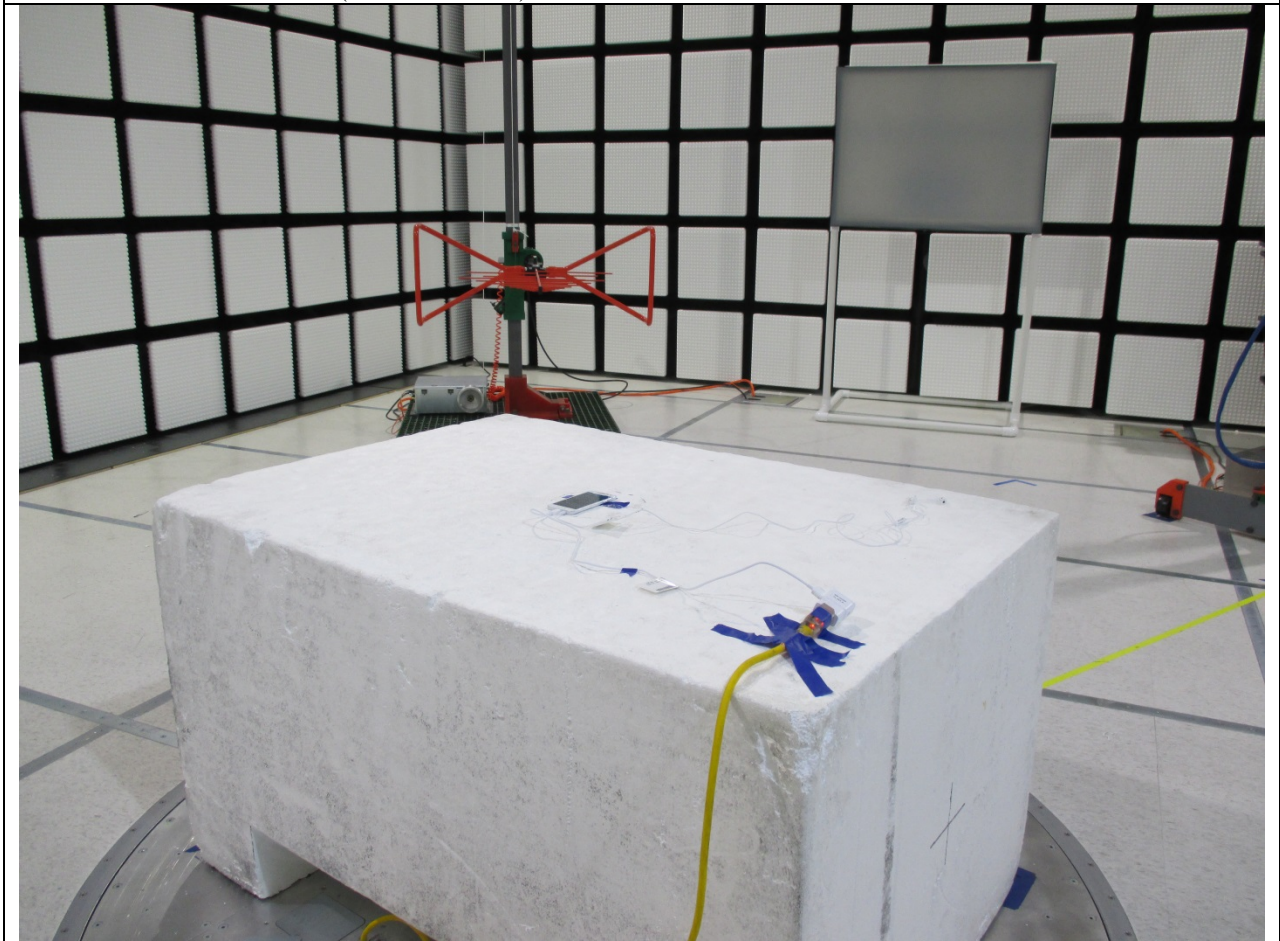

12. SETUP PHOTOS

ANTENNA PORT CONDUCTED RF MEASUREMENT SETUP

ANTENNA PORT CONDUCTED PHOTO

RADIATED RF MEASUREMENT SETUP (BELOW 1 GHz)

RADIATED FRONT=PHOTO (BELOW 1 GHz)

RADIATED BACK PHOTO (BELOW 1 GHz)

RADIATED RF MEASUREMENT SETUP (ABOVE 1 GHz)

RADIATED FRONT PHOTO (ABOVE 1 GHz)

RADIATED BACK PHOTO (ABOVE 1 GHz)

RADIATED RF MEASUREMENT SETUP FOR PORTABLE CONFIGURATION

X-AXIS FRONT PHOTO

Y-AXIS FRONT PHOTO

Z-AXIS FRONT PHOTO

POWERLINE CONDUCTED EMISSIONS MEASUREMENT SETUP

LINE CONDUCTED FRONT PHOTO

LINE CONDUCTED BACK PHOTO

END OF REPORT