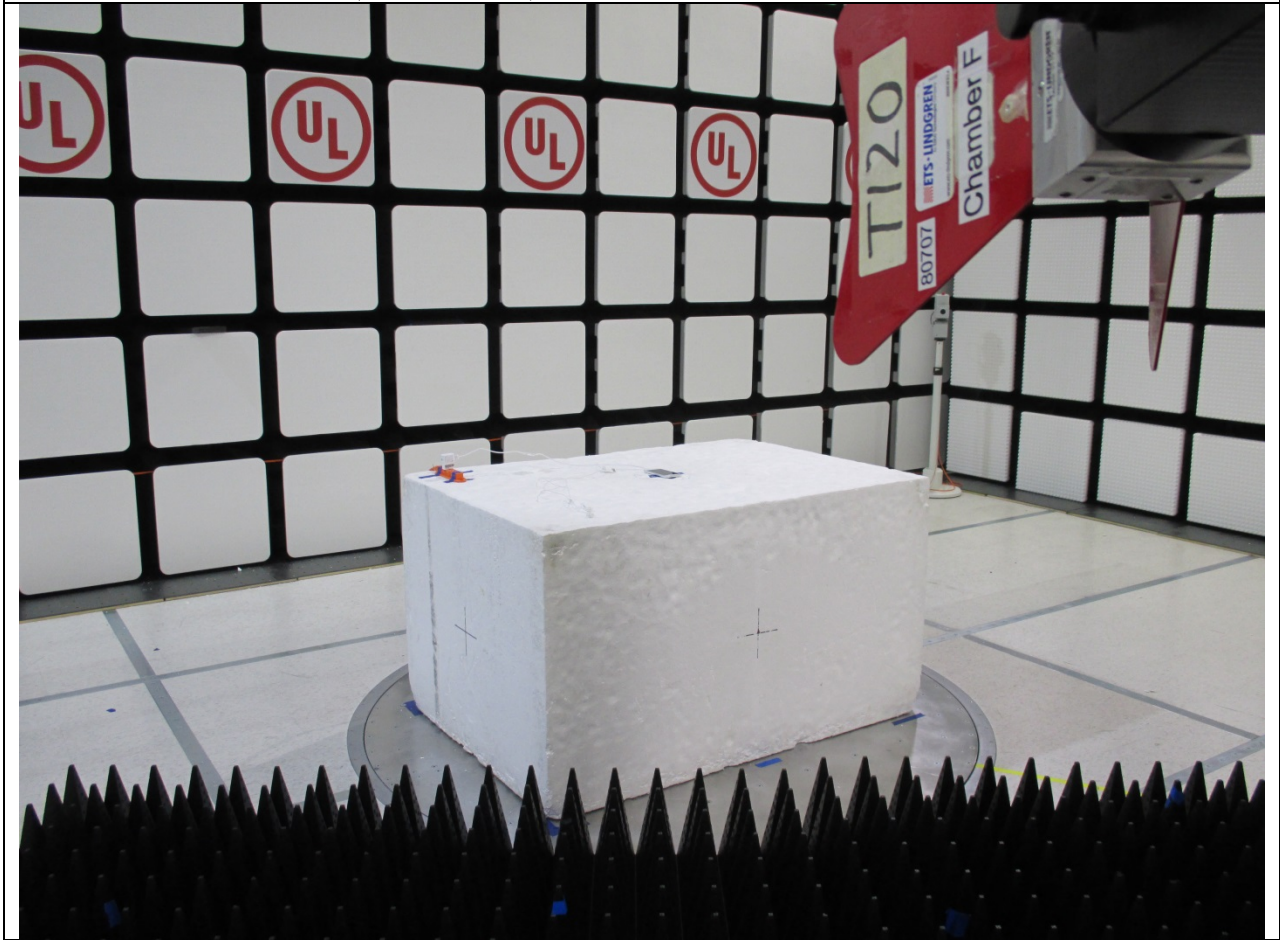

12. SETUP PHOTOS

ANTENNA PORT CONDUCTED RF MEASUREMENT SETUP

ANTENNA PORT CONDUCTED PHOTO

RADIATED RF MEASUREMENT SETUP (BELOW 1 GHz)

RADIATED FRONT=PHOTO (BELOW 1 GHz)

RADIATED BACK PHOTO (BELOW 1 GHz)

RADIATED RF MEASUREMENT SETUP (ABOVE 1 GHz)

RADIATED FRONT PHOTO (ABOVE 1 GHz)

RADIATED BACK PHOTO (ABOVE 1 GHz)

RADIATED RF MEASUREMENT SETUP FOR PORTABLE CONFIGURATION

X-AXIS FRONT PHOTO

Y-AXIS FRONT PHOTO

Z-AXIS FRONT PHOTO

POWERLINE CONDUCTED EMISSIONS MEASUREMENT SETUP

LINE CONDUCTED FRONT PHOTO

LINE CONDUCTED BACK PHOTO

END OF REPORT