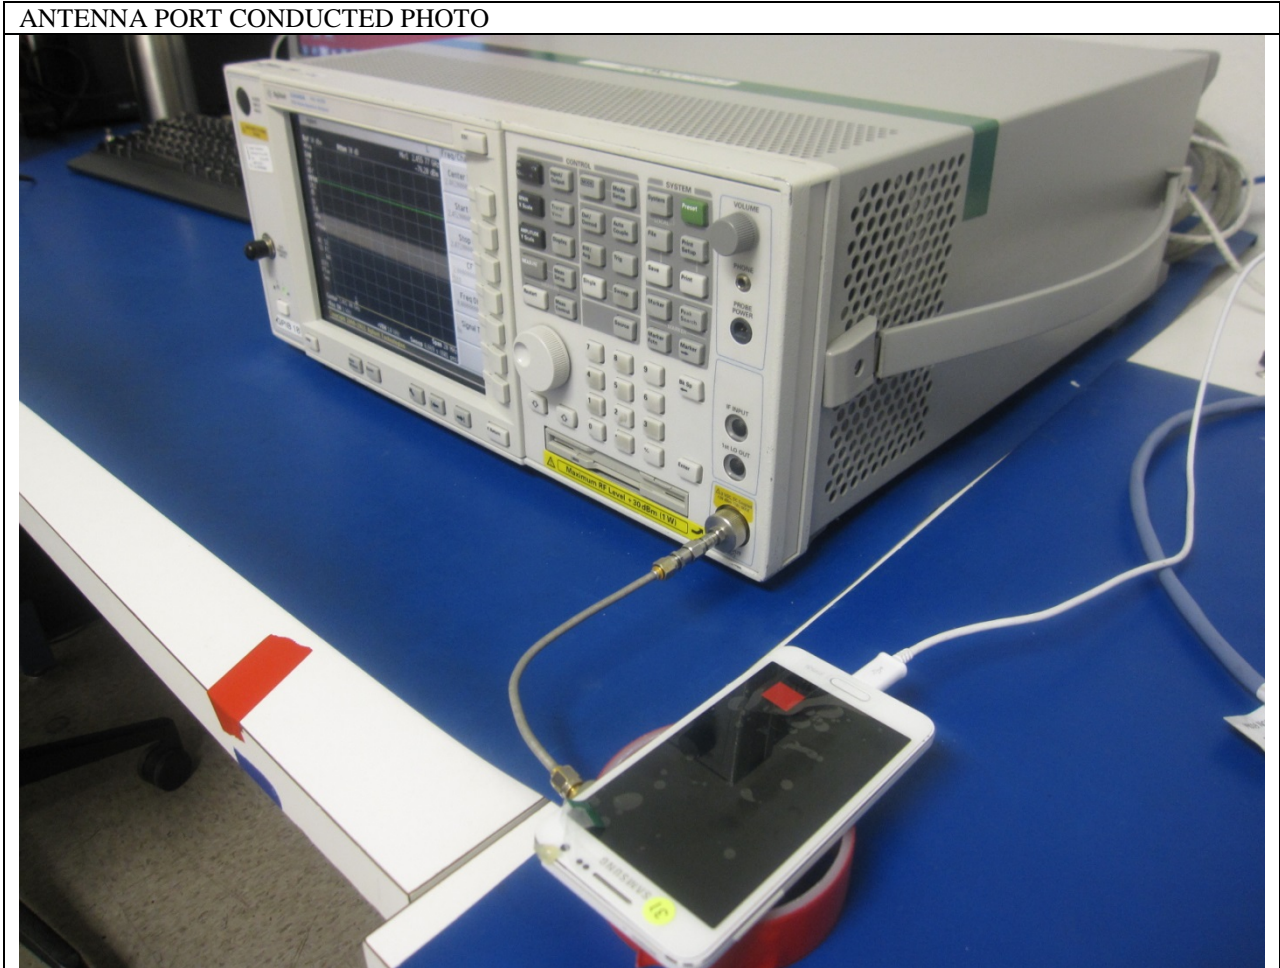

12. SETUP PHOTOS

ANTENNA PORT CONDUCTED RF MEASUREMENT SETUP

ANTENNA PORT CONDUCTED PHOTO

RADIATED RF MEASUREMENT SETUP (BELOW 1 GHz)

RADIATED FRONT=PHOTO (BELOW 1 GHz)

RADIATED BACK PHOTO (BELOW 1 GHz)

RADIATED RF MEASUREMENT SETUP (ABOVE 1 GHz)

RADIATED FRONT PHOTO (ABOVE 1 GHz)

RADIATED BACK PHOTO (ABOVE 1 GHz)

RADIATED RF MEASUREMENT SETUP FOR PORTABLE CONFIGURATION

X-AXIS FRONT PHOTO

Y-AXIS FRONT PHOTO

Z-AXIS FRONT PHOTO

POWERLINE CONDUCTED EMISSIONS MEASUREMENT SETUP

LINE CONDUCTED FRONT PHOTO

LINE CONDUCTED BACK PHOTO

END OF REPORT