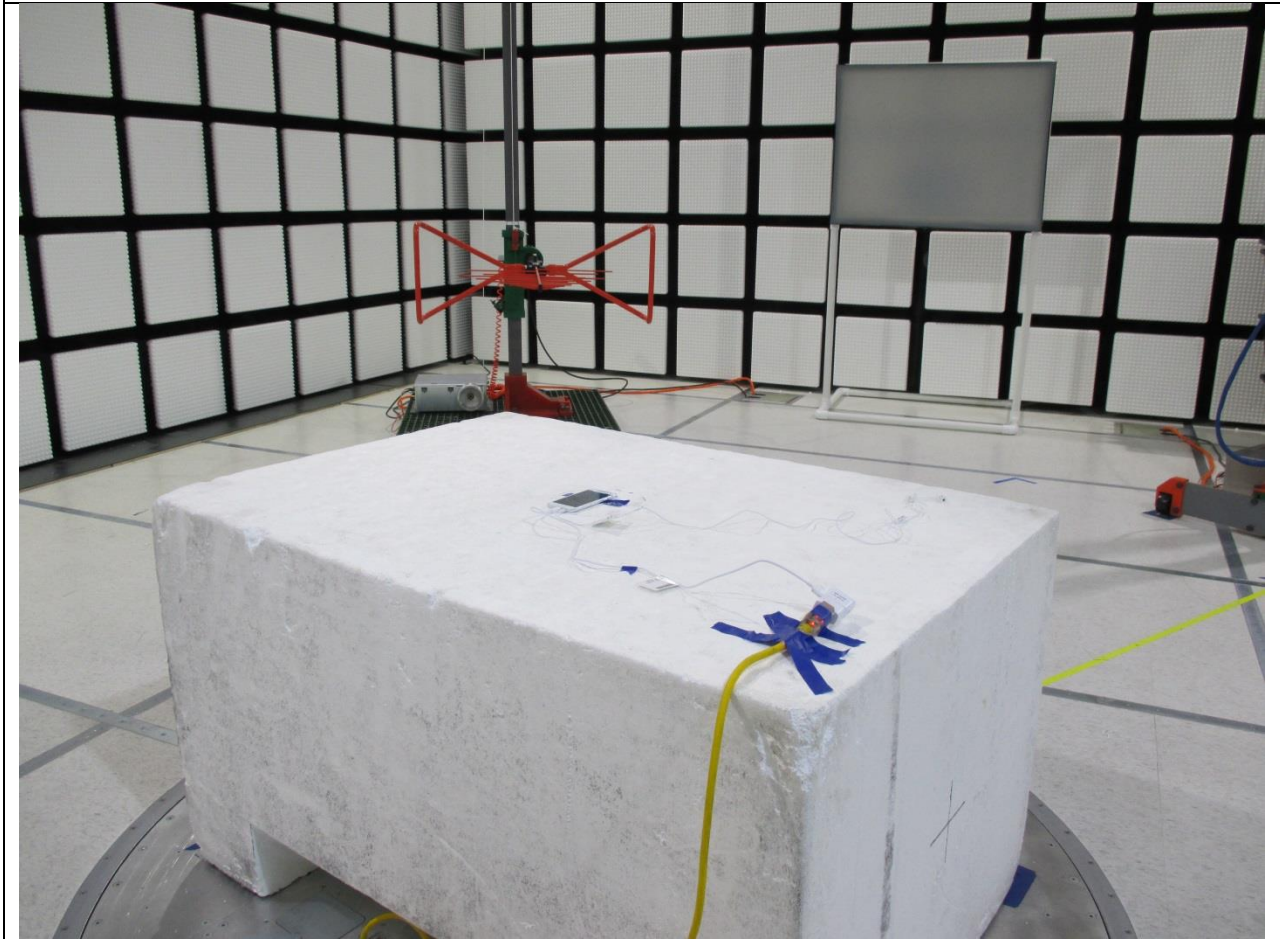

11. SETUP PHOTOS

ANTENNA PORT CONDUCTED RF MEASUREMENT SETUP

ANTENNA PORT CONDUCTED PHOTO

RADIATED RF MEASUREMENT SETUP (BELOW 1 GHz)

RADIATED FRONT=PHOTO (BELOW 1 GHz)

RADIATED BACK PHOTO (BELOW 1 GHz)

RADIATED RF MEASUREMENT SETUP (ABOVE 1 GHz)

RADIATED FRONT PHOTO (ABOVE 1 GHz)

RADIATED BACK PHOTO (ABOVE 1 GHz)

RADIATED RF MEASUREMENT SETUP FOR PORTABLE CONFIGURATION

X-AXIS FRONT PHOTO

Y-AXIS FRONT PHOTO

Z-AXIS FRONT PHOTO

POWERLINE CONDUCTED EMISSIONS MEASUREMENT SETUP

LINE CONDUCTED FRONT PHOTO

LINE CONDUCTED BACK PHOTO

END OF REPORT