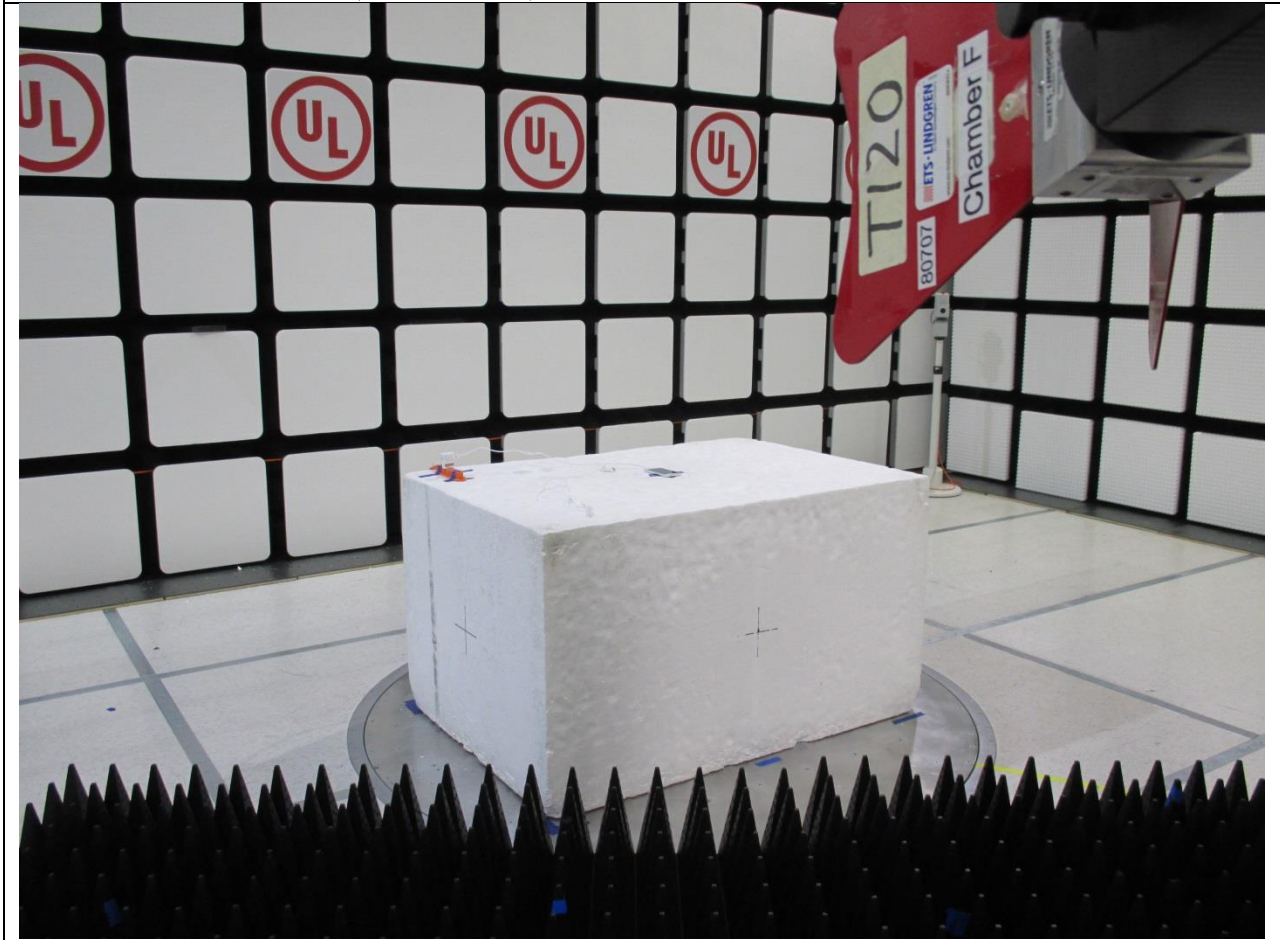

11. SETUP PHOTOS

ANTENNA PORT CONDUCTED RF MEASUREMENT SETUP

ANTENNA PORT CONDUCTED PHOTO

RADIATED RF MEASUREMENT SETUP (BELOW 1 GHz)

RADIATED FRONT=PHOTO (BELOW 1 GHz)

RADIATED BACK PHOTO (BELOW 1 GHz)

RADIATED RF MEASUREMENT SETUP (ABOVE 1 GHz)

RADIATED FRONT PHOTO (ABOVE 1 GHz)

RADIATED BACK PHOTO (ABOVE 1 GHz)

RADIATED RF MEASUREMENT SETUP FOR PORTABLE CONFIGURATION

X-AXIS FRONT PHOTO

Y-AXIS FRONT PHOTO

Z-AXIS FRONT PHOTO

POWERLINE CONDUCTED EMISSIONS MEASUREMENT SETUP

LINE CONDUCTED FRONT PHOTO

LINE CONDUCTED BACK PHOTO

END OF REPORT