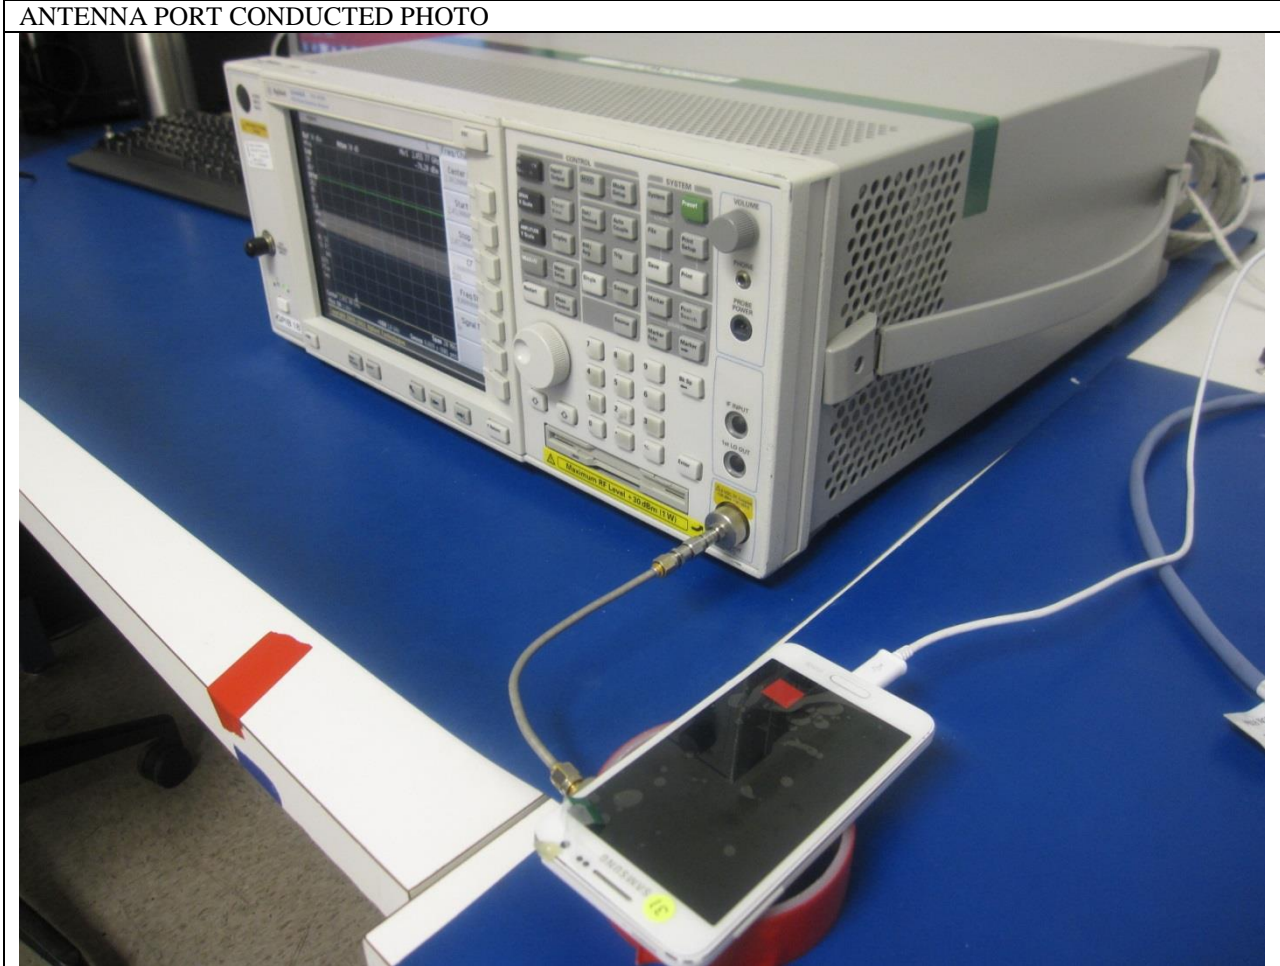

11. SETUP PHOTOS

ANTENNA PORT CONDUCTED RF MEASUREMENT SETUP

ANTENNA PORT CONDUCTED PHOTO

RADIATED RF MEASUREMENT SETUP (BELOW 1 GHz)

RADIATED FRONT=PHOTO (BELOW 1 GHz)

RADIATED BACK PHOTO (BELOW 1 GHz)

RADIATED RF MEASUREMENT SETUP (ABOVE 1 GHz)

RADIATED FRONT PHOTO (ABOVE 1 GHz)

RADIATED BACK PHOTO (ABOVE 1 GHz)

RADIATED RF MEASUREMENT SETUP FOR PORTABLE CONFIGURATION

X-AXIS FRONT PHOTO

Y-AXIS FRONT PHOTO

Z-AXIS FRONT PHOTO

POWERLINE CONDUCTED EMISSIONS MEASUREMENT SETUP

LINE CONDUCTED FRONT PHOTO

LINE CONDUCTED BACK PHOTO

END OF REPORT