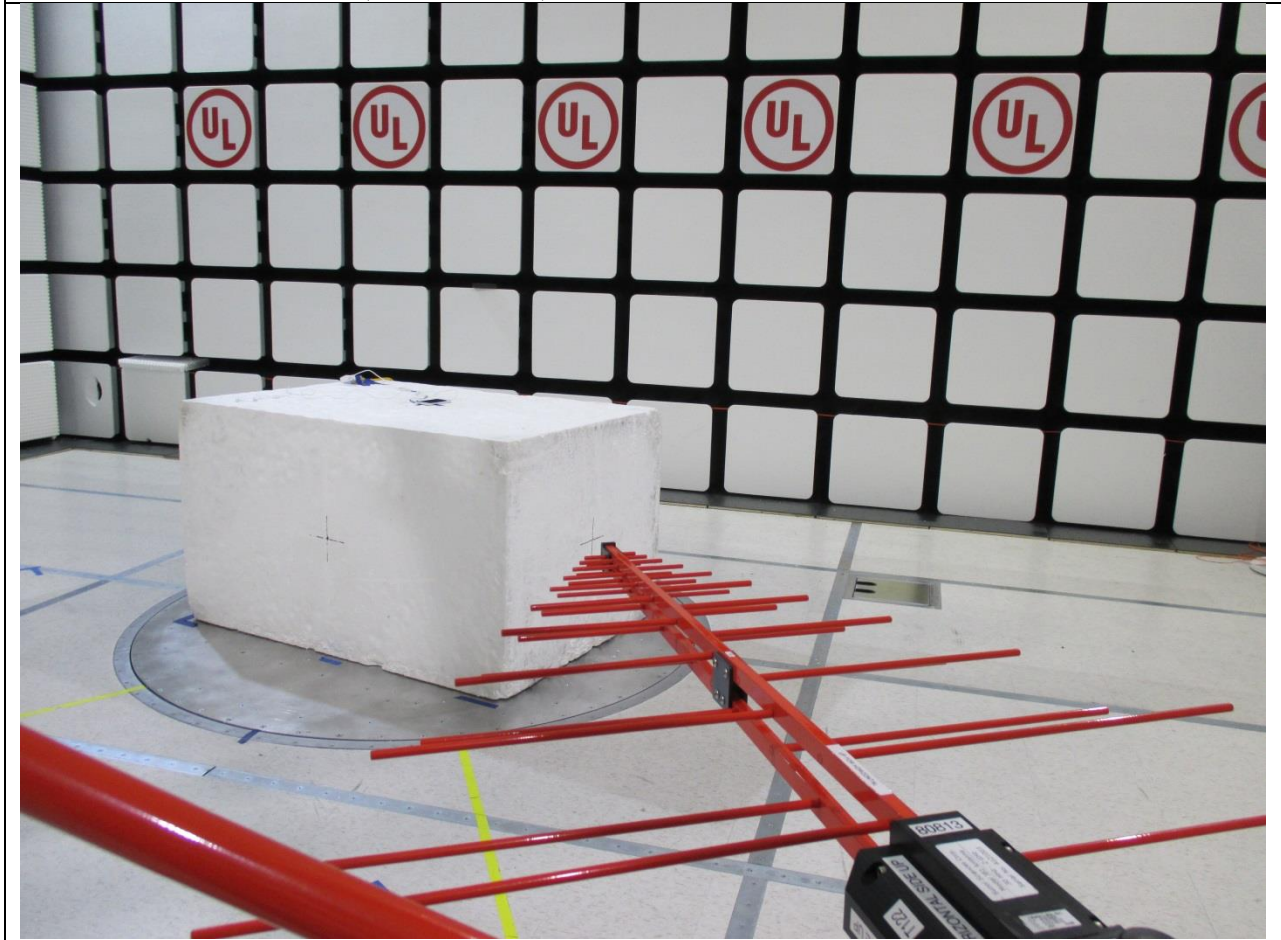

11. SETUP PHOTOS

ANTENNA PORT CONDUCTED RF MEASUREMENT SETUP

ANTENNA PORT CONDUCTED PHOTO

RADIATED RF MEASUREMENT SETUP (BELOW 1 GHz)

RADIATED FRONT=PHOTO (BELOW 1 GHz)

RADIATED BACK PHOTO (BELOW 1 GHz)

RADIATED RF MEASUREMENT SETUP (ABOVE 1 GHz)

RADIATED FRONT PHOTO (ABOVE 1 GHz)

RADIATED BACK PHOTO (ABOVE 1 GHz)

RADIATED RF MEASUREMENT SETUP FOR PORTABLE CONFIGURATION

X-AXIS FRONT PHOTO

Y-AXIS FRONT PHOTO

Z-AXIS FRONT PHOTO

POWERLINE CONDUCTED EMISSIONS MEASUREMENT SETUP

LINE CONDUCTED FRONT PHOTO

LINE CONDUCTED BACK PHOTO

END OF REPORT