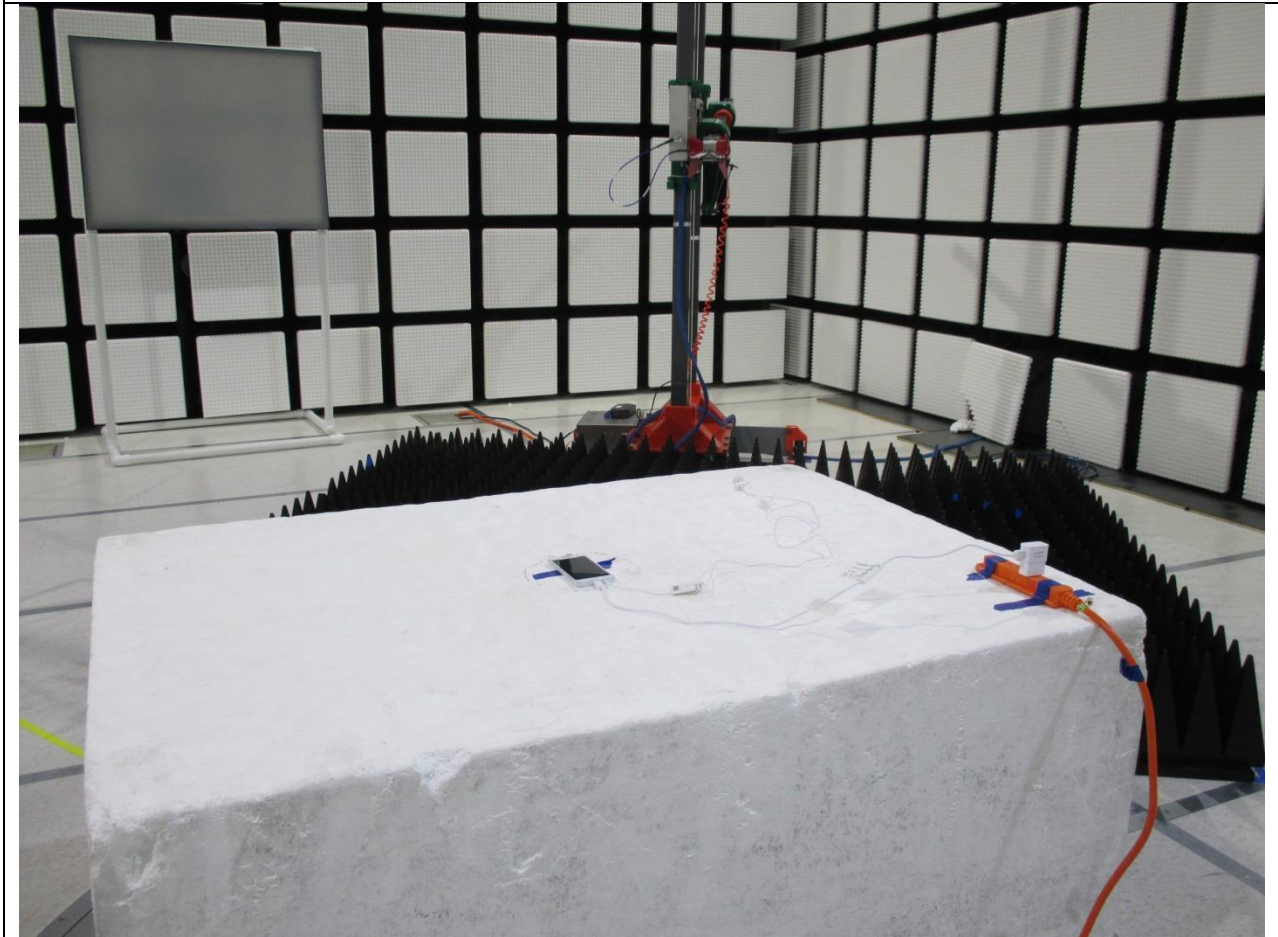

11. SETUP PHOTOS

ANTENNA PORT CONDUCTED RF MEASUREMENT SETUP

ANTENNA PORT CONDUCTED PHOTO

RADIATED RF MEASUREMENT SETUP (BELOW 1 GHz)

RADIATED FRONT=PHOTO (BELOW 1 GHz)

RADIATED BACK PHOTO (BELOW 1 GHz)

RADIATED RF MEASUREMENT SETUP (ABOVE 1 GHz)

RADIATED FRONT PHOTO (ABOVE 1 GHz)

RADIATED BACK PHOTO (ABOVE 1 GHz)

RADIATED RF MEASUREMENT SETUP FOR PORTABLE CONFIGURATION

X-AXIS FRONT PHOTO

Y-AXIS FRONT PHOTO

Z-AXIS FRONT PHOTO

POWERLINE CONDUCTED EMISSIONS MEASUREMENT SETUP

LINE CONDUCTED FRONT PHOTO

LINE CONDUCTED BACK PHOTO

END OF REPORT