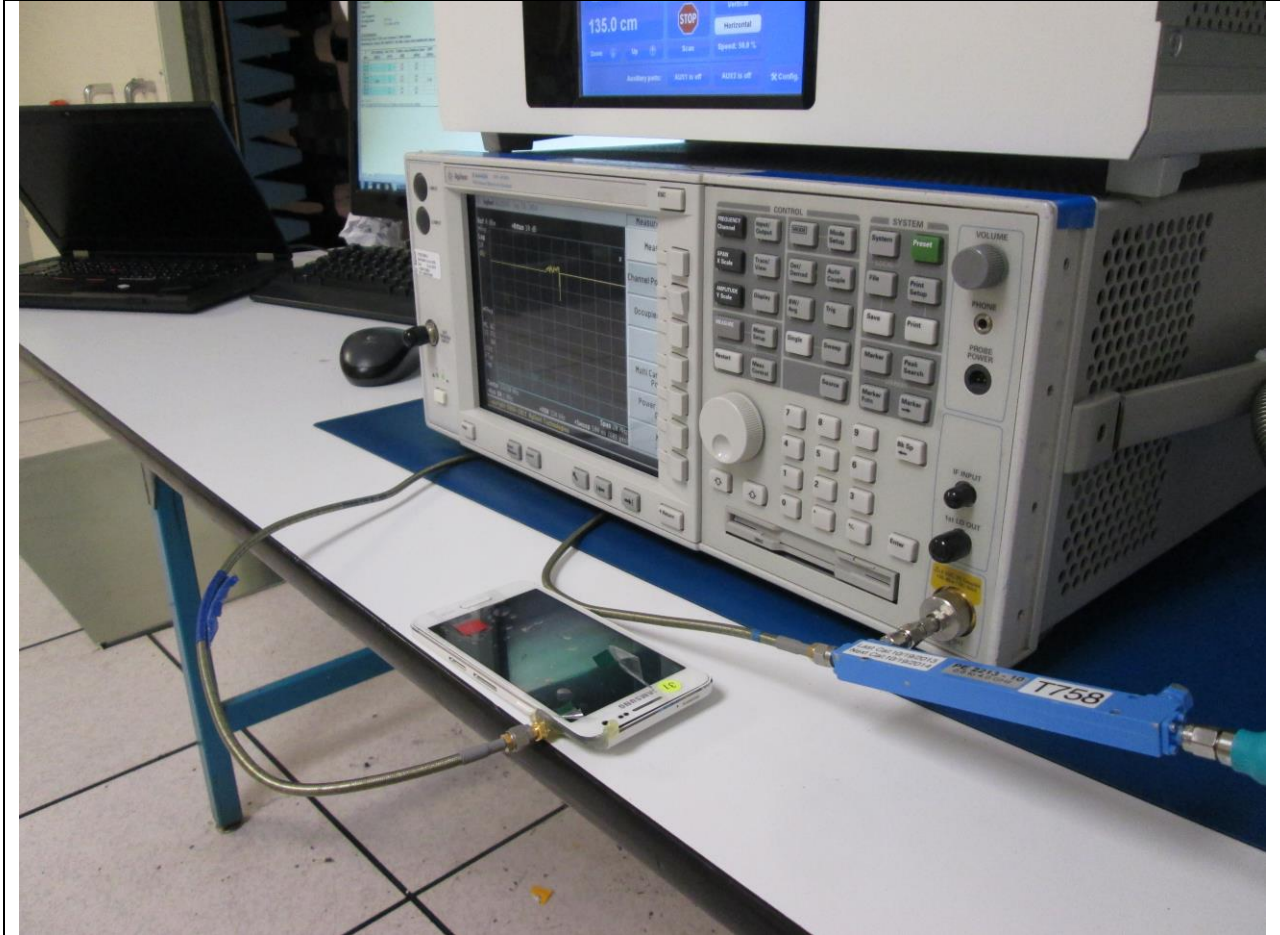

11. SETUP PHOTOS

ANTENNA PORT CONDUCTED RF MEASUREMENT SETUP

ANTENNA PORT CONDUCTED PHOTO

RADIATED RF MEASUREMENT SETUP (BELOW 1 GHz)

RADIATED FRONT=PHOTO (BELOW 1 GHz)

RADIATED BACK PHOTO (BELOW 1 GHz)

RADIATED RF MEASUREMENT SETUP (ABOVE 1 GHz)

RADIATED FRONT PHOTO (ABOVE 1 GHz)

RADIATED BACK PHOTO (ABOVE 1 GHz)

RADIATED RF MEASUREMENT SETUP FOR PORTABLE CONFIGURATION

X-AXIS FRONT PHOTO

Y-AXIS FRONT PHOTO

Z-AXIS FRONT PHOTO

POWERLINE CONDUCTED EMISSIONS MEASUREMENT SETUP

LINE CONDUCTED FRONT PHOTO

LINE CONDUCTED BACK PHOTO

END OF REPORT