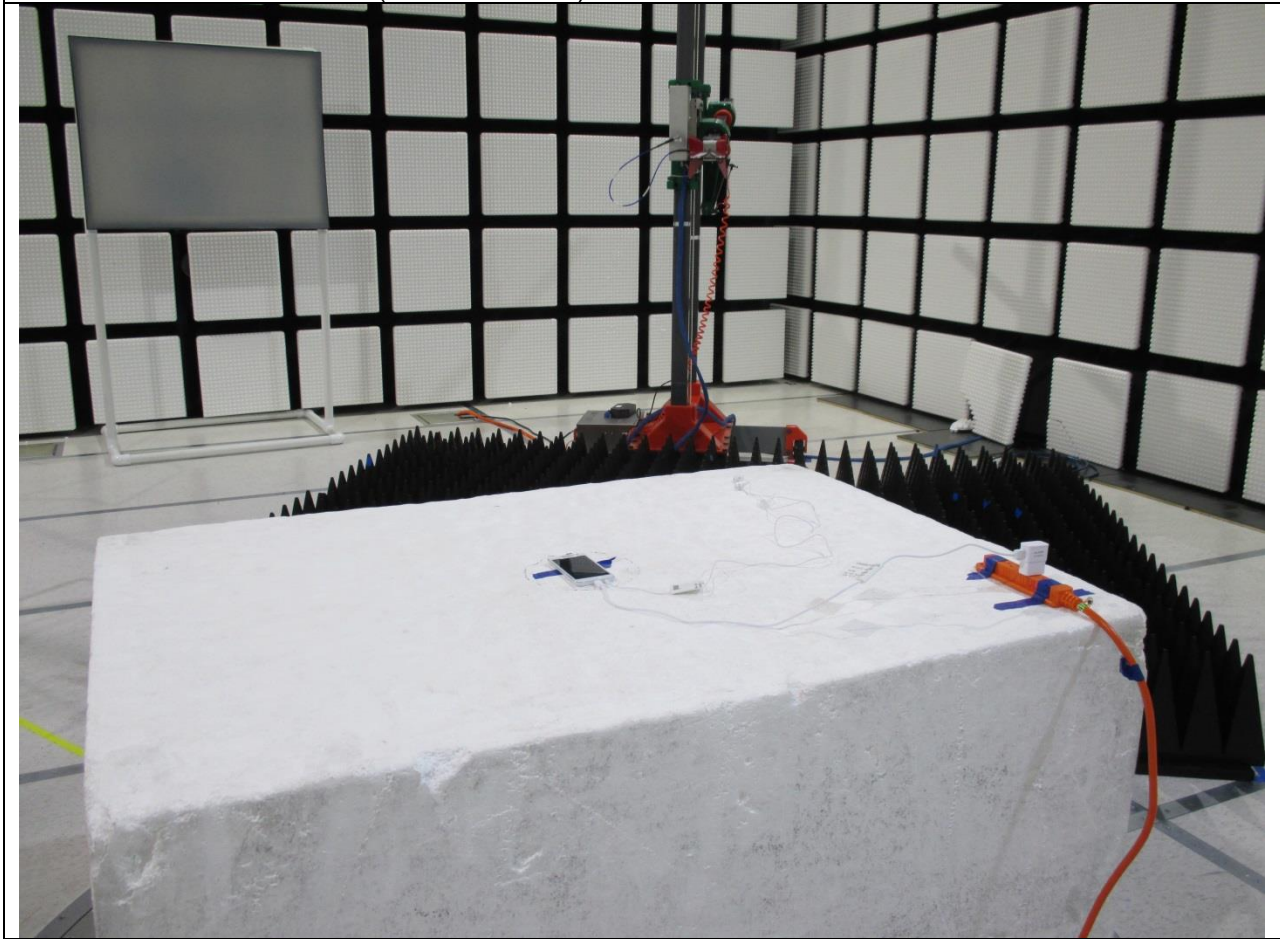

11. SETUP PHOTOS

ANTENNA PORT CONDUCTED RF MEASUREMENT SETUP

ANTENNA PORT CONDUCTED PHOTO

RADIATED RF MEASUREMENT SETUP (BELOW 1 GHz)

RADIATED FRONT=PHOTO (BELOW 1 GHz)

RADIATED BACK PHOTO (BELOW 1 GHz)

RADIATED RF MEASUREMENT SETUP (ABOVE 1 GHz)

RADIATED FRONT PHOTO (ABOVE 1 GHz)

RADIATED BACK PHOTO (ABOVE 1 GHz)

RADIATED RF MEASUREMENT SETUP FOR PORTABLE CONFIGURATION

X-AXIS FRONT PHOTO

Y-AXIS FRONT PHOTO

Z-AXIS FRONT PHOTO

POWERLINE CONDUCTED EMISSIONS MEASUREMENT SETUP

LINE CONDUCTED FRONT PHOTO

LINE CONDUCTED BACK PHOTO

END OF REPORT