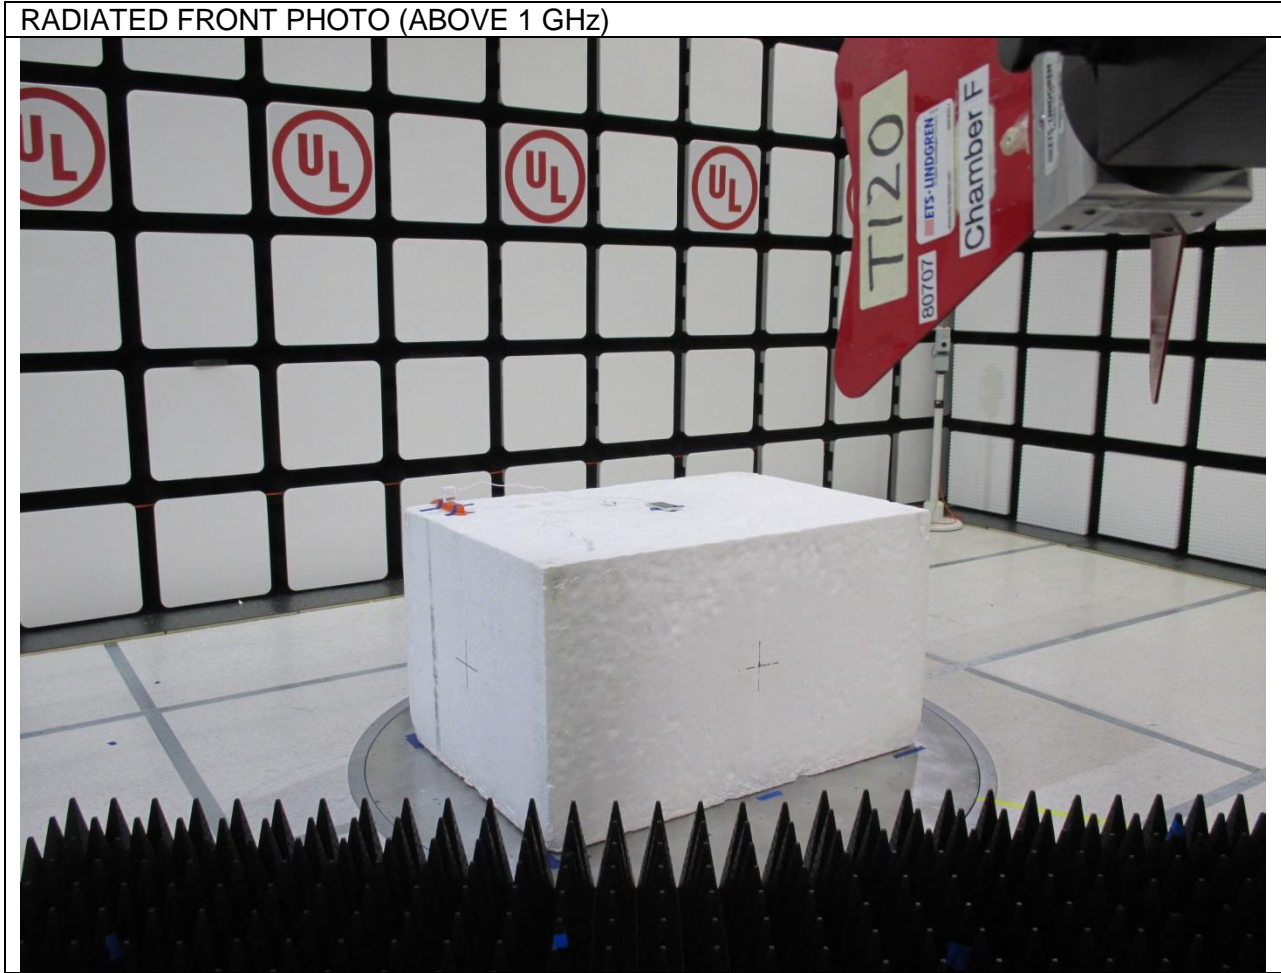

11. SETUP PHOTOS

ANTENNA PORT CONDUCTED RF MEASUREMENT SETUP

ANTENNA PORT CONDUCTED PHOTO

RADIATED RF MEASUREMENT SETUP (BELOW 1 GHz)

RADIATED FRONT=PHOTO (BELOW 1 GHz)

RADIATED BACK PHOTO (BELOW 1 GHz)

RADIATED RF MEASUREMENT SETUP (ABOVE 1 GHz)

RADIATED FRONT PHOTO (ABOVE 1 GHz)

RADIATED BACK PHOTO (ABOVE 1 GHz)

RADIATED RF MEASUREMENT SETUP FOR PORTABLE CONFIGURATION

X-AXIS FRONT PHOTO

Y-AXIS FRONT PHOTO

Z-AXIS FRONT PHOTO

POWERLINE CONDUCTED EMISSIONS MEASUREMENT SETUP

LINE CONDUCTED FRONT PHOTO

LINE CONDUCTED BACK PHOTO

END OF REPORT