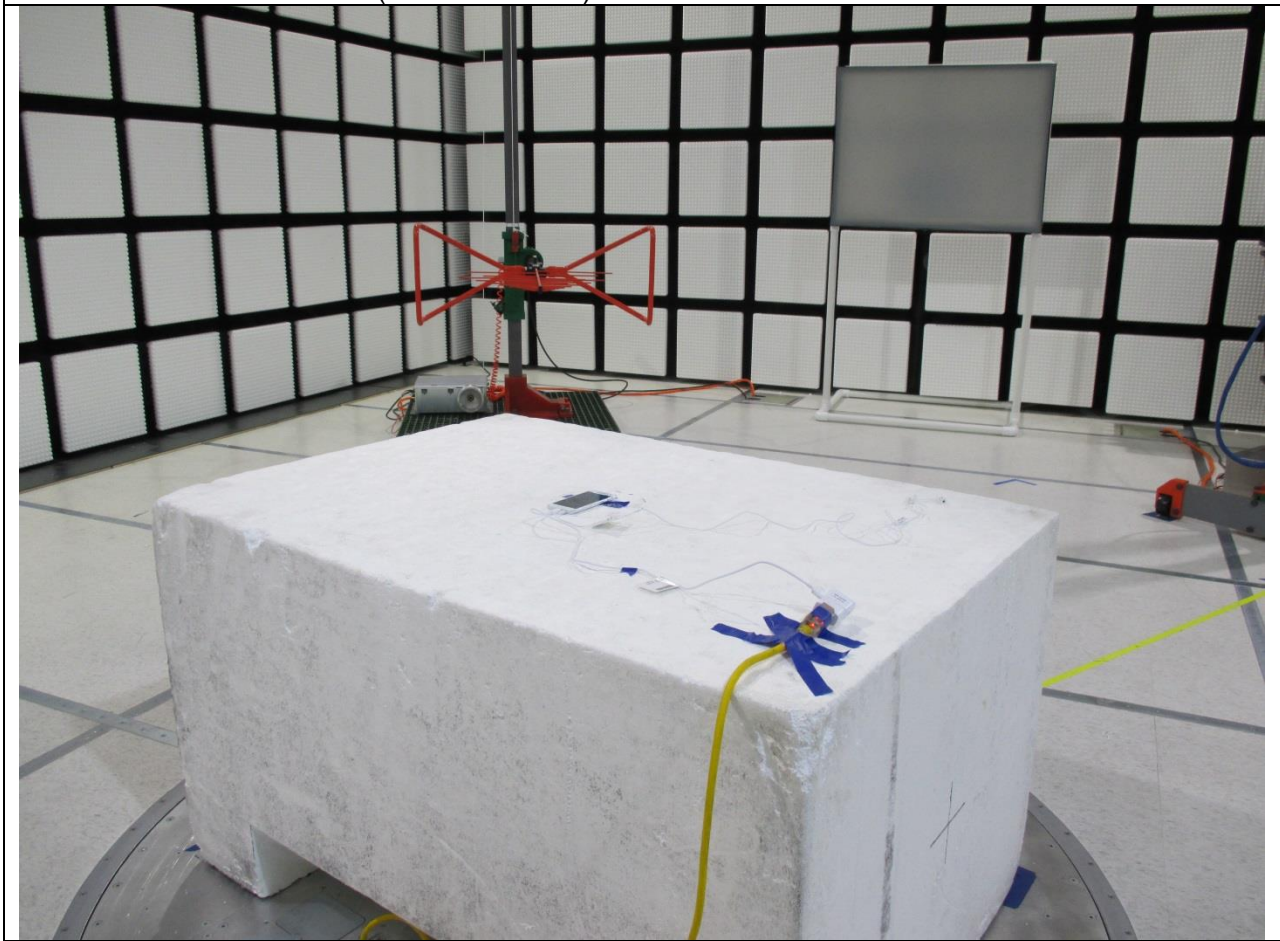

11. SETUP PHOTOS

ANTENNA PORT CONDUCTED RF MEASUREMENT SETUP

ANTENNA PORT CONDUCTED PHOTO

RADIATED RF MEASUREMENT SETUP (BELOW 1 GHz)

RADIATED FRONT=PHOTO (BELOW 1 GHz)

RADIATED BACK PHOTO (BELOW 1 GHz)

RADIATED RF MEASUREMENT SETUP (ABOVE 1 GHz)

RADIATED FRONT PHOTO (ABOVE 1 GHz)

RADIATED BACK PHOTO (ABOVE 1 GHz)

RADIATED RF MEASUREMENT SETUP FOR PORTABLE CONFIGURATION

X-AXIS FRONT PHOTO

Y-AXIS FRONT PHOTO

Z-AXIS FRONT PHOTO

POWERLINE CONDUCTED EMISSIONS MEASUREMENT SETUP

LINE CONDUCTED FRONT PHOTO

LINE CONDUCTED BACK PHOTO

END OF REPORT