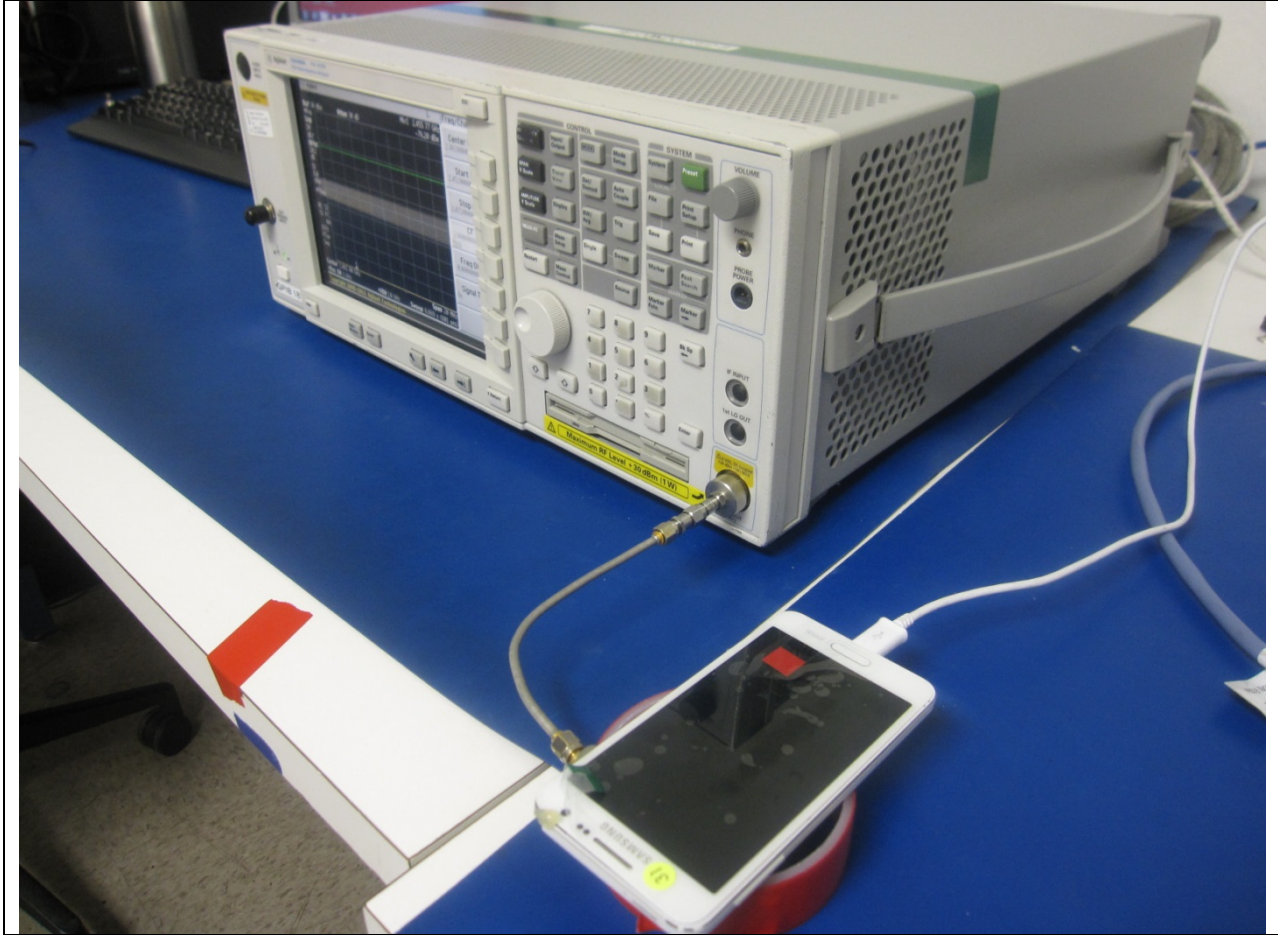

9. SETUP PHOTOS

ANTENNA PORT CONDUCTED RF MEASUREMENT SETUP

ANTENNA PORT CONDUCTED PHOTO

RADIATED RF MEASUREMENT SETUP (BELOW 1 GHz)

RADIATED FRONT=PHOTO (BELOW 1 GHz)

RADIATED BACK PHOTO (BELOW 1 GHz)

RADIATED RF MEASUREMENT SETUP (ABOVE 1 GHz)

RADIATED FRONT PHOTO (ABOVE 1 GHz)

RADIATED BACK PHOTO (ABOVE 1 GHz)

RADIATED RF MEASUREMENT SETUP FOR PORTABLE CONFIGURATION

X-AXIS FRONT PHOTO

Y-AXIS FRONT PHOTO

Z-AXIS FRONT PHOTO

POWERLINE CONDUCTED EMISSIONS MEASUREMENT SETUP

LINE CONDUCTED FRONT PHOTO

LINE CONDUCTED BACK PHOTO

END OF REPORT