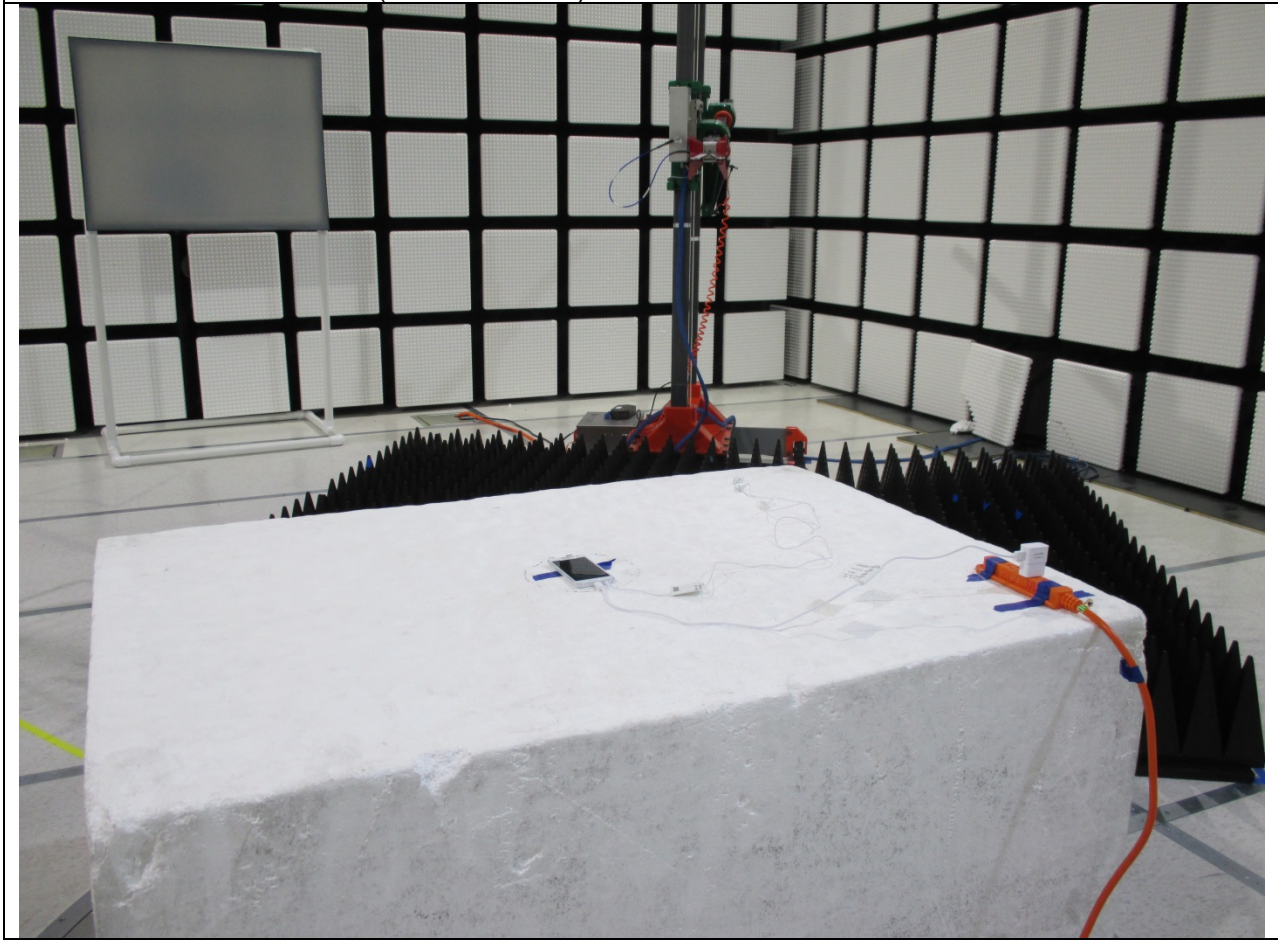

9. SETUP PHOTOS

ANTENNA PORT CONDUCTED RF MEASUREMENT SETUP

ANTENNA PORT CONDUCTED PHOTO

RADIATED RF MEASUREMENT SETUP (BELOW 1 GHz)

RADIATED FRONT=PHOTO (BELOW 1 GHz)

RADIATED BACK PHOTO (BELOW 1 GHz)

RADIATED RF MEASUREMENT SETUP (ABOVE 1 GHz)

RADIATED FRONT PHOTO (ABOVE 1 GHz)

RADIATED BACK PHOTO (ABOVE 1 GHz)

RADIATED RF MEASUREMENT SETUP FOR PORTABLE CONFIGURATION

X-AXIS FRONT PHOTO

Y-AXIS FRONT PHOTO

Z-AXIS FRONT PHOTO

POWERLINE CONDUCTED EMISSIONS MEASUREMENT SETUP

LINE CONDUCTED FRONT PHOTO

LINE CONDUCTED BACK PHOTO

END OF REPORT