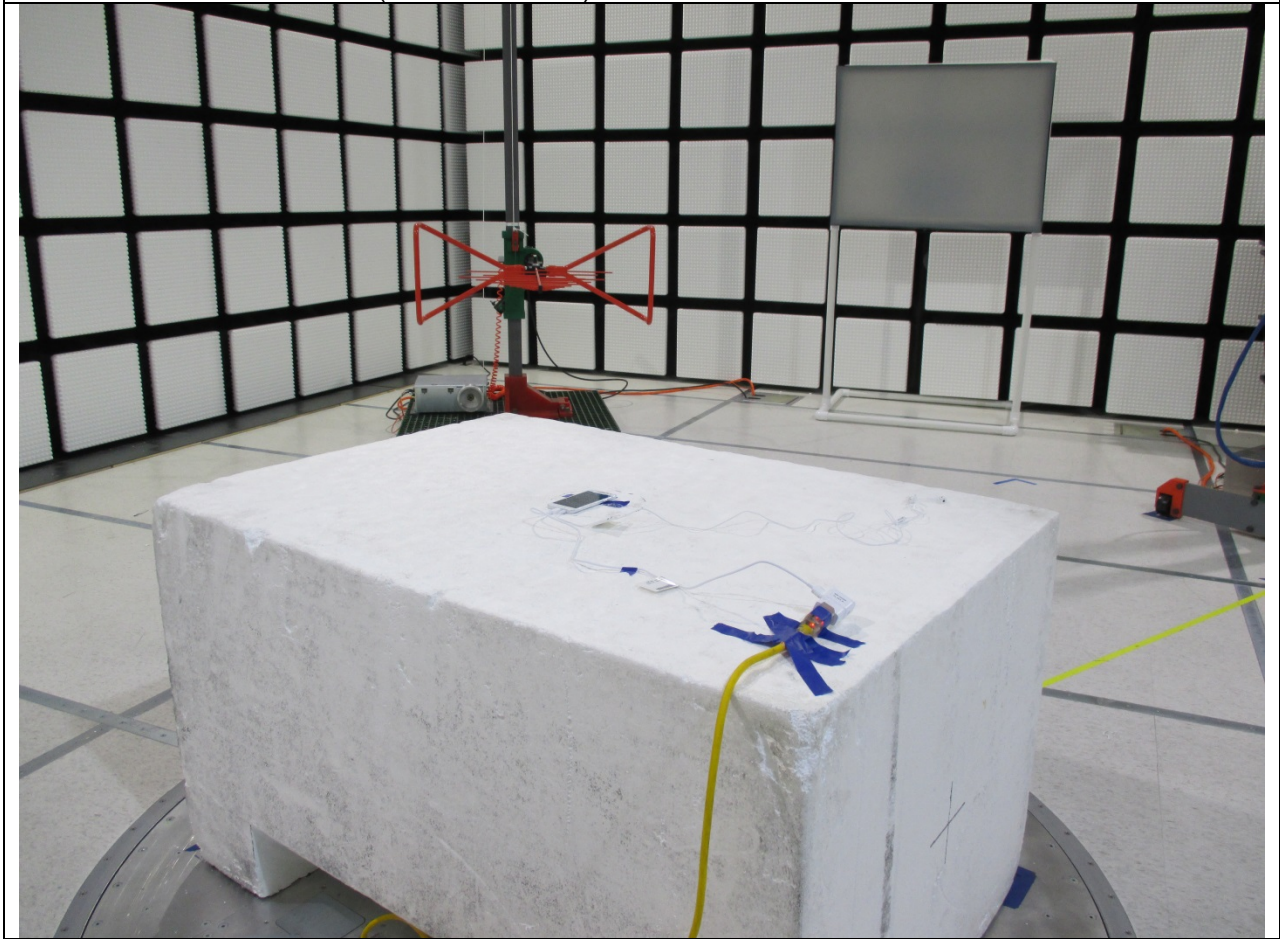

9. SETUP PHOTOS

ANTENNA PORT CONDUCTED RF MEASUREMENT SETUP

ANTENNA PORT CONDUCTED PHOTO

RADIATED RF MEASUREMENT SETUP (BELOW 1 GHz)

RADIATED FRONT=PHOTO (BELOW 1 GHz)

RADIATED BACK PHOTO (BELOW 1 GHz)

RADIATED RF MEASUREMENT SETUP (ABOVE 1 GHz)

RADIATED FRONT PHOTO (ABOVE 1 GHz)

RADIATED BACK PHOTO (ABOVE 1 GHz)

RADIATED RF MEASUREMENT SETUP FOR PORTABLE CONFIGURATION

X-AXIS FRONT PHOTO

Y-AXIS FRONT PHOTO

Z-AXIS FRONT PHOTO

POWERLINE CONDUCTED EMISSIONS MEASUREMENT SETUP

LINE CONDUCTED FRONT PHOTO

LINE CONDUCTED BACK PHOTO

END OF REPORT