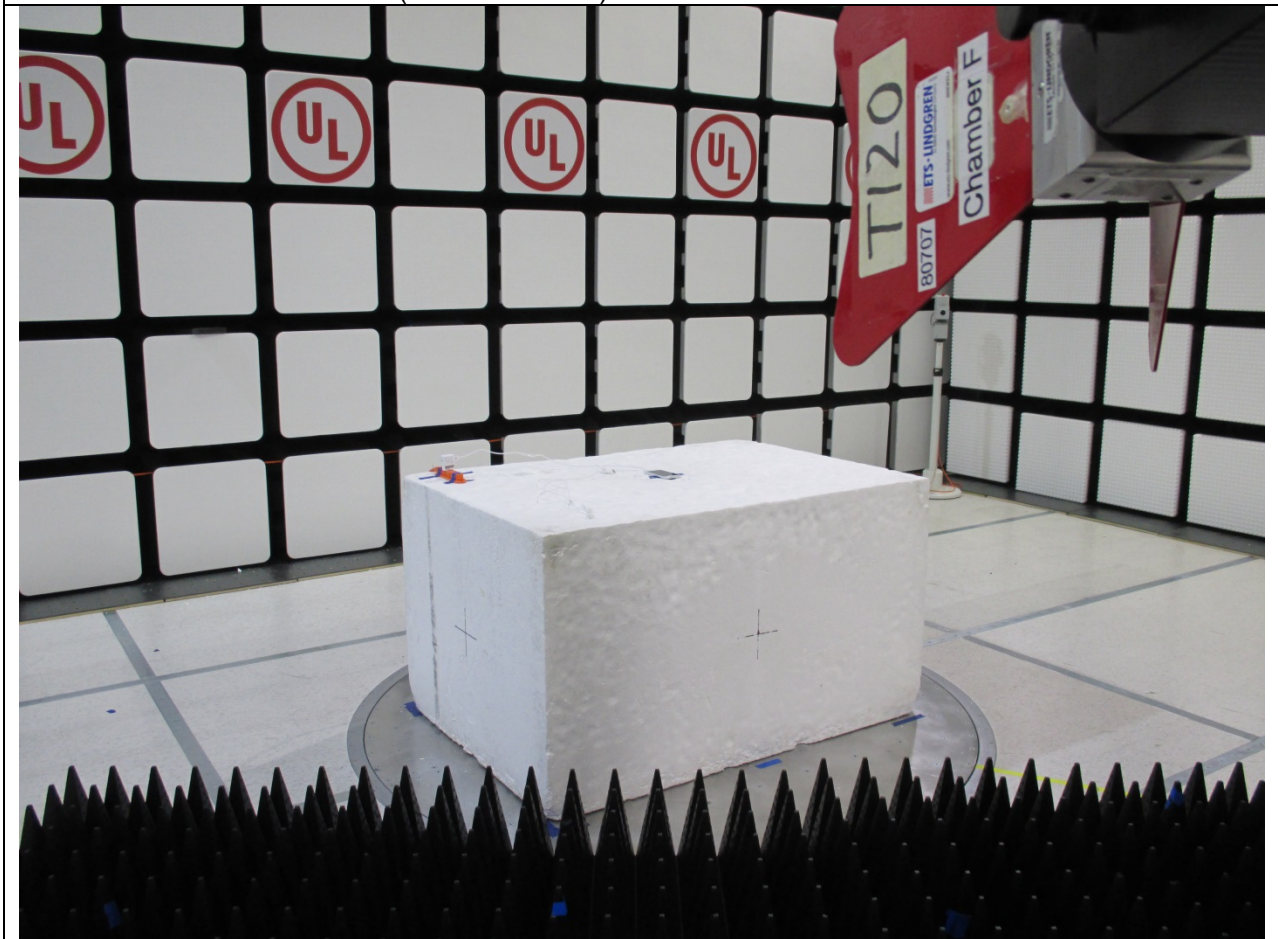

9. SETUP PHOTOS

ANTENNA PORT CONDUCTED RF MEASUREMENT SETUP

ANTENNA PORT CONDUCTED PHOTO

RADIATED RF MEASUREMENT SETUP (BELOW 1 GHz)

RADIATED FRONT=PHOTO (BELOW 1 GHz)

RADIATED BACK PHOTO (BELOW 1 GHz)

RADIATED RF MEASUREMENT SETUP (ABOVE 1 GHz)

RADIATED FRONT PHOTO (ABOVE 1 GHz)

RADIATED BACK PHOTO (ABOVE 1 GHz)

RADIATED RF MEASUREMENT SETUP FOR PORTABLE CONFIGURATION

X-AXIS FRONT PHOTO

Y-AXIS FRONT PHOTO

Z-AXIS FRONT PHOTO

POWERLINE CONDUCTED EMISSIONS MEASUREMENT SETUP

LINE CONDUCTED FRONT PHOTO

LINE CONDUCTED BACK PHOTO

END OF REPORT